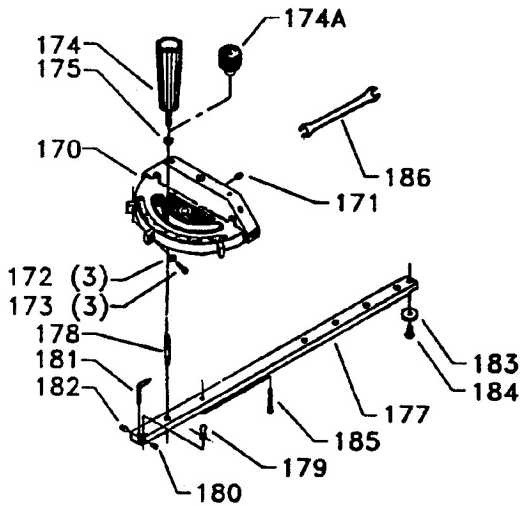

43-358
SPRING HOLD DOWNS

34-895
MITER GAGE