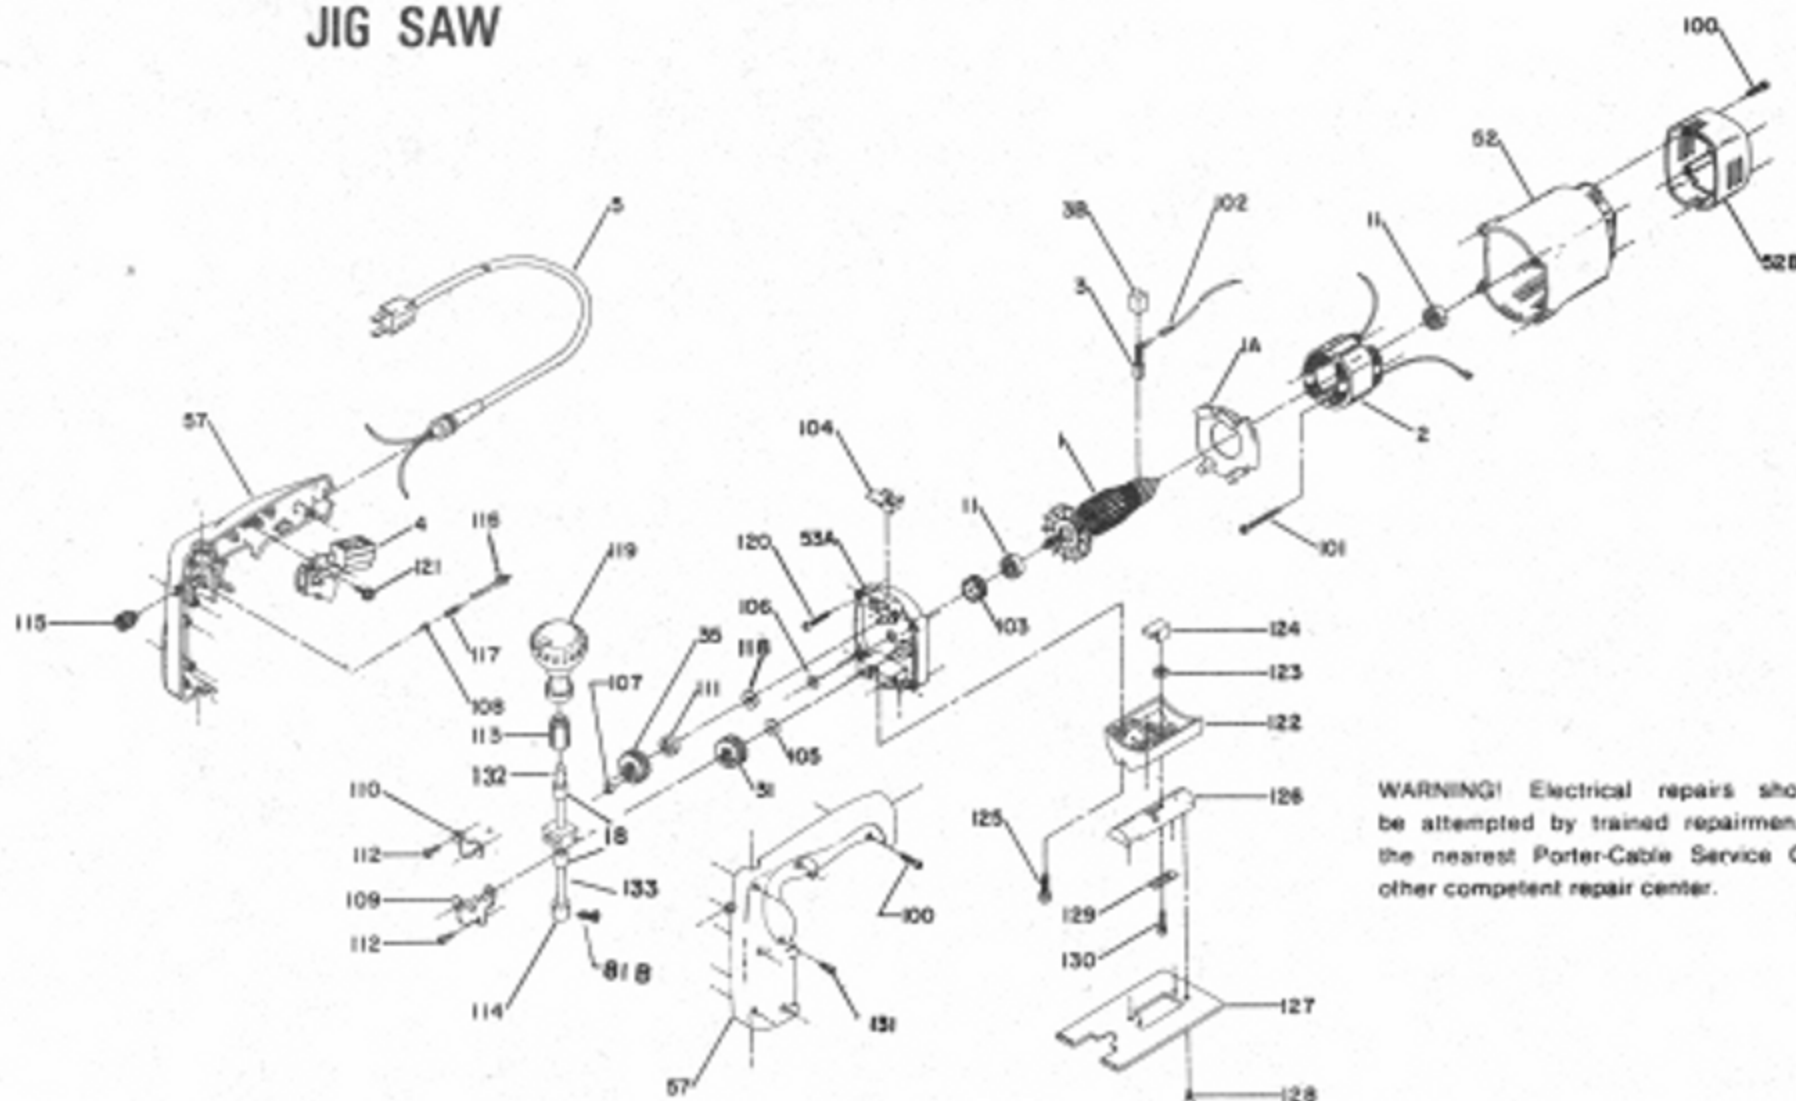

## PORTER-CABLE JIG SAW

WARNING! Electrical repairs should only be attempted by trained repairmen. Contact the nearest Porter-Cable Service Center or other competent repair center.

Ref. No.	Part No.	Description	Ref. No.	Part No.	Description
1	689684	Armature	111	689792	Spacer
1A	688432	Air Baffle	112	804699	Screw
2	689685	Field	113	688996	Collar
3	688152	Brush	114	n 691092	Blade Holder
3B	852874	Brush Holder	115	811397	Knob
4	690648	Switch	116	691006	Pin
5	852894	Cord Set	117	689355	Spring
11	855216	Bearing	118	823793	Washer
18	n 689763	Bearing	119	689016	Knob Assembly
31	689521	Gear Assembly	120	689490	Screw
35	689522	Gear Assembly	121	866784	Screw
52	686504	Motor Housing	122	689000	Trunion
52B	689769	End Cap	123	689544	Nut
53A	689520	Intmd. Plate Assembly	124	689545	Retainer
57	690851	Handle Set Incl: Ref. 100, 112	125	691009	Screw
81B	n 803338	Ret. Screw	126	682422	Trunion
100	856480	Screw	127	682400	Base
101	686942	Screw	128	682392	Screw
102	690320	Lead	129	682410	Tension Plate
103	690326	Tolerance Ring	130	682424	Screw
104	688999	Insulator	131	848148	Screw
105	845864	Washer	132	n 691014	Pin
106	680791	Slinger	133	n 688344	Shaft Assembly
107	688345	Roller	*	48230	Lubricant
108	690106	Washer			
109	689761	Clamp			
110	689760	Clamp			