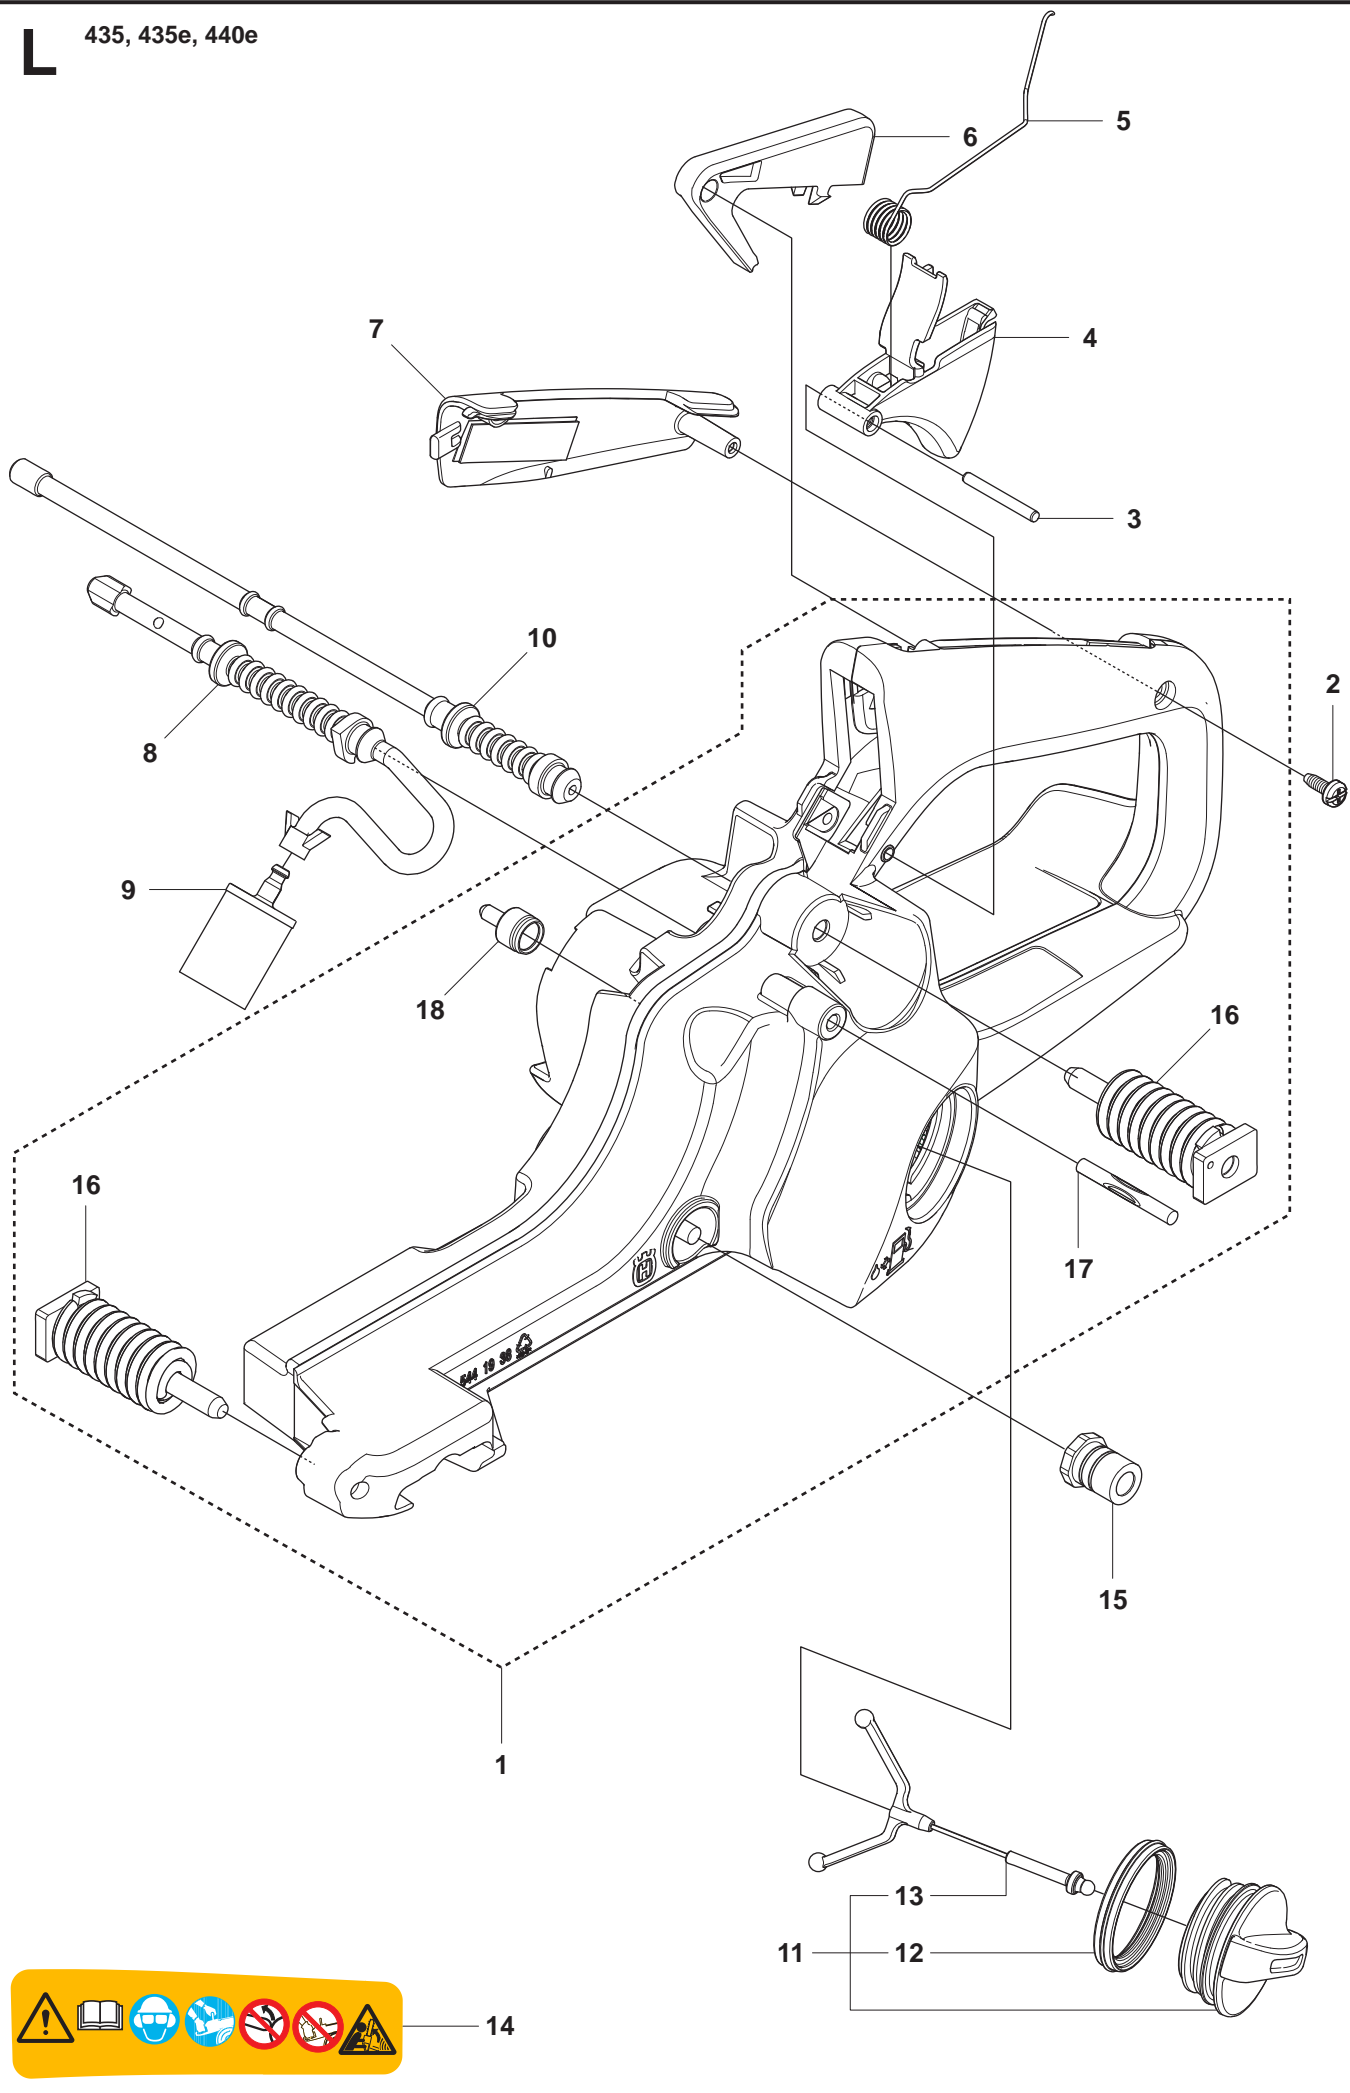

B

435, 435e, 440e

Page B
435, 435e, 440e

Pos.	Compl No.	Part No.	Quantity	Notes
1		544 87 12-01	1	Clutch assy
2	544 87 12-01	502 08 03-01	2	Clutch spring
3		505 44 15-01	1	Clutch drum assy
4	505 44 15-01	503 53 92-01	1	Support bushing
5		544 21 24-01	1	Worm gear
6		540 05 79-01	1	Pump piston
7		537 15 48-01	1	Pump cylinder
8		544 08 42-01	1	Oil hose

Pos.	Compl No.	Part No.	Quantity	Notes
1		504 73 51-01	1	Cylinder assy
2	504 73 51-01	502 62 50-02	1	Piston assy
3	502 62 50-02	544 40 59-01	1	Piston ring
4	502 62 50-02	544 40 60-01	1	Piston pin
5	502 62 50-02	537 39 99-01	2	Circlip
6	504 73 51-01	503 41 41-01	1	Needle bearing
7		544 39 60-01	1	Gasket, cylinder rear
8		544 39 59-01	1	Gasket, cylinder front
9		725 53 33-55	4	Screw
10		503 23 51-11	1	Spark plug

Page J
435, 435e, 440e

Pos.	Compl No.	Part No.	Quantity	Notes
1		544 34 38-01	1	Crankshaft
2	544 34 38-01	544 24 87-01	1	Ball bearing 6001 OD32
3	544 34 38-01	544 25 12-01	1	Sealing 12x32x3,7
4	544 34 38-01	544 24 88-01	1	Ball bearing 6001 OD32w
5	544 34 38-01	544 25 13-01	1	Sealing 16,6x32,3,7
6		503 41 41-01	1	Needle bearing

K 435, 435e, 440e

Page K
435, 435e, 440e

Pos.	Compl No.	Part No.	Quantity	Notes
1		544 93 25-01	1	Crankcase assy
2		503 87 58-02	1	Stiffening plate
3		503 87 54-02	1	Bar bolt
4		537 33 46-01	1	Bar bolt
5		544 03 64-01	1	Bar bolt
6		503 24 09-05	1	Needle roller
7		530 02 61-19	1	Check valve
8		537 40 35-01	1	Filter
9		544 08 33-01	1	Oil screen
10		544 33 16-01	3	Guide pin
11		503 86 93-01	1	Support
12		544 11 12-01	1	Tank cap assy
13	544 11 12-01	537 21 50-01	1	Sealing
14	544 11 12-01	503 57 89-01	1	Holder
15		503 88 63-01	1	Chain catcher pin
16		544 31 62-01	2	Screw
17		501 00 76-01	1	Lateral support
18		503 21 51-03	1	Screw
19		544 28 46-01	1	Chain guide plate
20		503 21 70-10	1	Screw
21		544 28 65-01	1	Spike inner
22		503 21 75-20	2	Screw
23		544 25 15-01	1	Hand guard
24		503 89 24-01	1	Catch
25		503 89 30-02	2	Screw
26		503 43 65-01	1	Lock spring