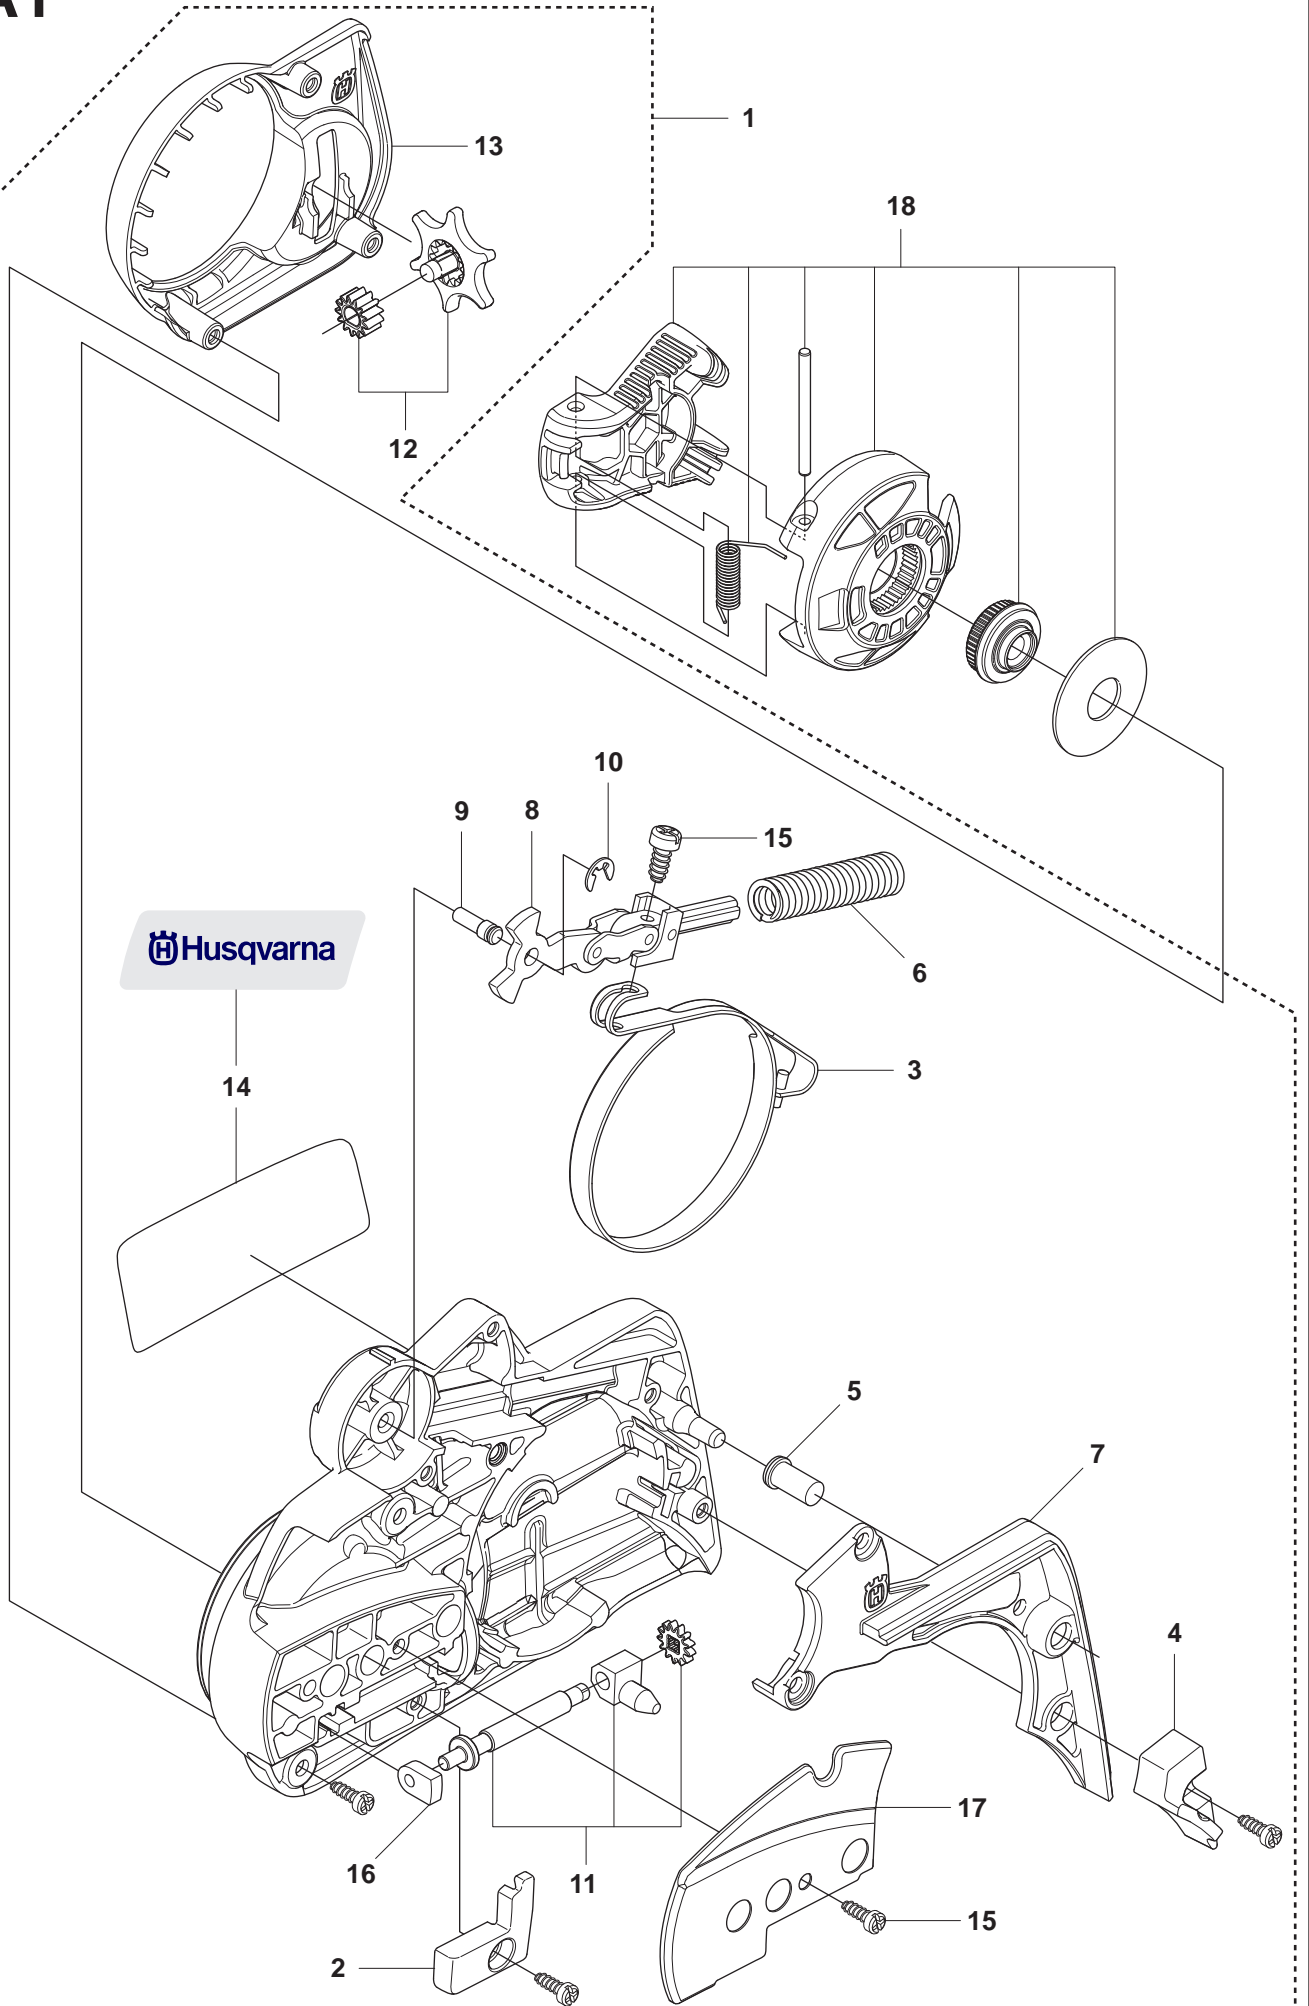

435, 435e, 440e

Spare parts

Ersatzteile

Pièces détachées

Reserve onderdelen

Repuestos

Reservdelar

A1 435e, 440e

Pos.	Compl No.	Part No.	Quantity	Notes
1		544 19 49-01	1	Clutch cover assy
2	544 19 49-01	504 54 28-01	1	Cover
3	544 19 49-01	544 30 60-01	1	Brake band assy
4	544 19 49-01	544 25 31-01	1	Wear protection
5	544 19 49-01	503 85 52-01	1	Guide bushing
6	544 19 49-01	505 89 26-01	1	Brake spring
7	544 19 49-01	544 24 85-01	1	Cover lid
8	544 19 49-01	503 89 08-02	1	Knee joint
9	544 19 49-01	503 89 29-01	1	Pin knee joint
10	544 19 49-01	735 31 08-20	1	E-clip
11	544 19 49-01	537 39 29-01	1	Chain tension screw
12	544 19 49-01	537 34 72-01	1	Chain tensioner wheel
13	544 19 49-01	537 39 26-01	1	Heat protector
14	544 19 49-01	544 35 75-01	1	Label
15	544 19 49-01	503 21 70-10	10	Screw
16	544 19 49-01	544 84 55-01	1	Bearing sleeve
17	544 19 49-01	544 25 05-01	1	Wear plate
18		537 34 78-01	1	Knob

B

435, 435e, 440e

Page B
435, 435e, 440e

Pos.	Compl No.	Part No.	Quantity	Notes
1		544 87 12-01	1	Clutch assy
2	544 87 12-01	502 08 03-01	2	Clutch spring
3		505 44 15-01	1	Clutch drum assy
4	505 44 15-01	503 53 92-01	1	Support bushing
5		544 21 24-01	1	Worm gear
6		540 05 79-01	1	Pump piston
7		537 15 48-01	1	Pump cylinder
8		544 08 42-01	1	Oil hose

Page E
435, 435e, 440e

Pos.	Compl No.	Part No.	Quantity	Notes
1		544 87 42-01	1	Flywheel assy
2	544 87 42-01	537 24 56-01	2	Starter pawl
3	544 87 42-01	501 81 99-03	2	Screw
4	544 87 42-01	503 23 00-42	2	Washer steel
5	544 87 42-01	503 78 32-01	2	Spring
6		503 22 04-01	1	Nut
7		505 42 72-01	1	Ignition module
8		544 84 82-01	1	Wiring assy
9		503 20 02-20	2	Screw IHSCFM