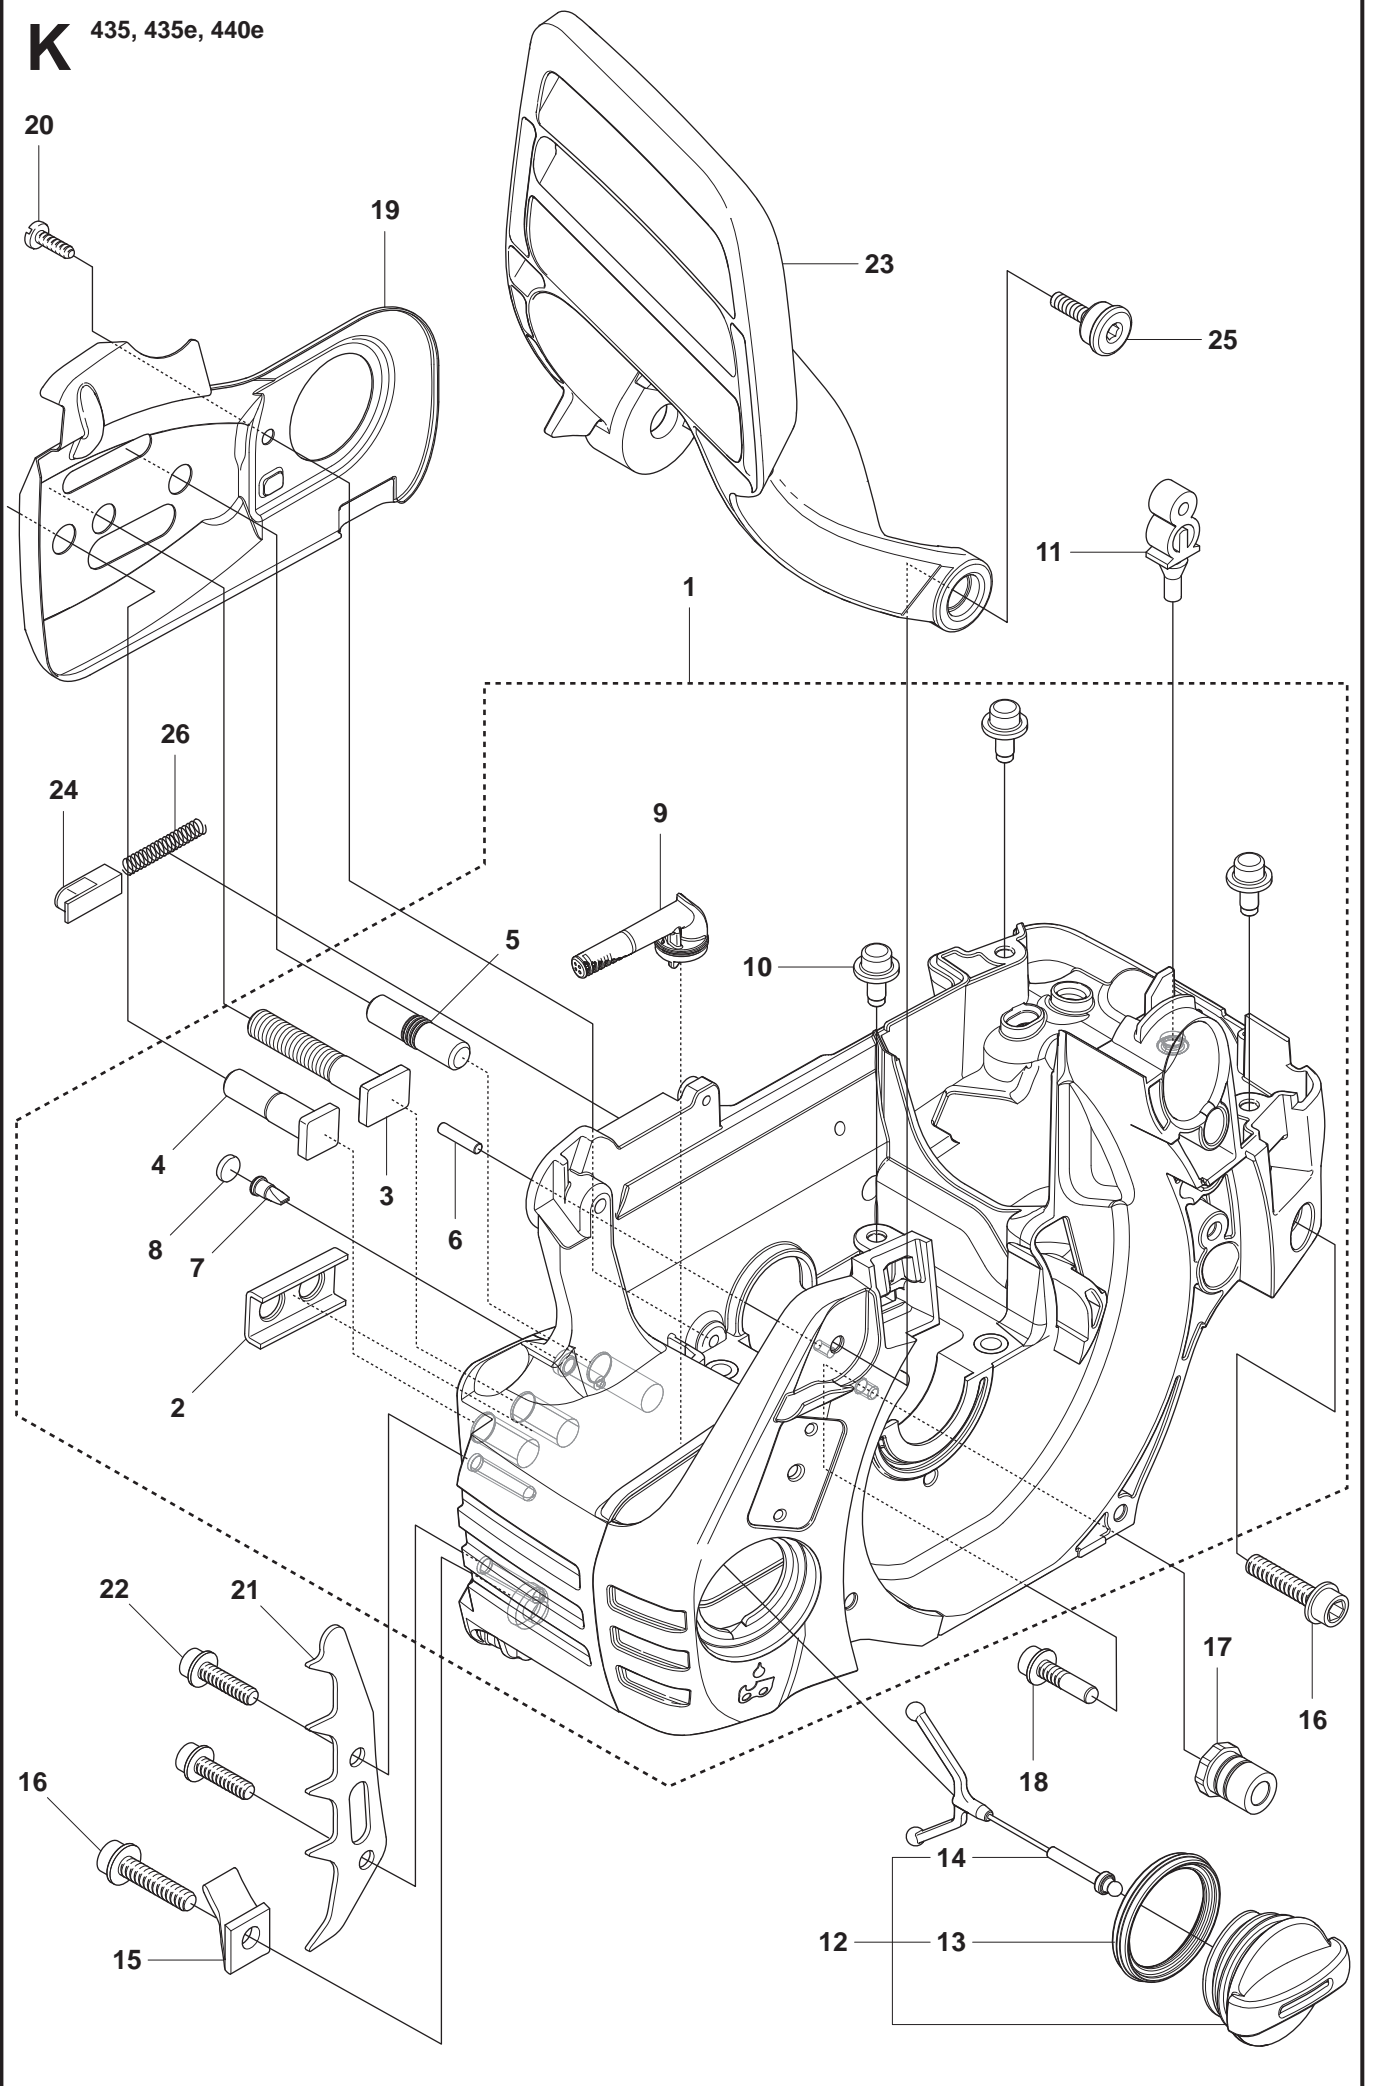

K 435, 435e, 440e

Page K
435, 435e, 440e

Pos.	Compl No.	Part No.	Quantity	Notes
1		544 93 25-01	1	Crankcase assy
2		503 87 58-02	1	Stiffening plate
3		503 87 54-02	1	Bar bolt
4		537 33 46-01	1	Bar bolt
5		544 03 64-01	1	Bar bolt
6		503 24 09-05	1	Needle roller
7		530 02 61-19	1	Check valve
8		537 40 35-01	1	Filter
9		544 08 33-01	1	Oil screen
10		544 33 16-01	3	Guide pin
11		503 86 93-01	1	Support
12		544 11 12-01	1	Tank cap assy
13	544 11 12-01	537 21 50-01	1	Sealing
14	544 11 12-01	503 57 89-01	1	Holder
15		503 88 63-01	1	Chain catcher pin
16		544 31 62-01	2	Screw
17		501 00 76-01	1	Lateral support
18		503 21 51-03	1	Screw
19		544 28 46-01	1	Chain guide plate
20		503 21 70-10	1	Screw
21		544 28 65-01	1	Spike inner
22		503 21 75-20	2	Screw
23		544 25 15-01	1	Hand guard
24		503 89 24-01	1	Catch
25		503 89 30-02	2	Screw
26		503 43 65-01	1	Lock spring