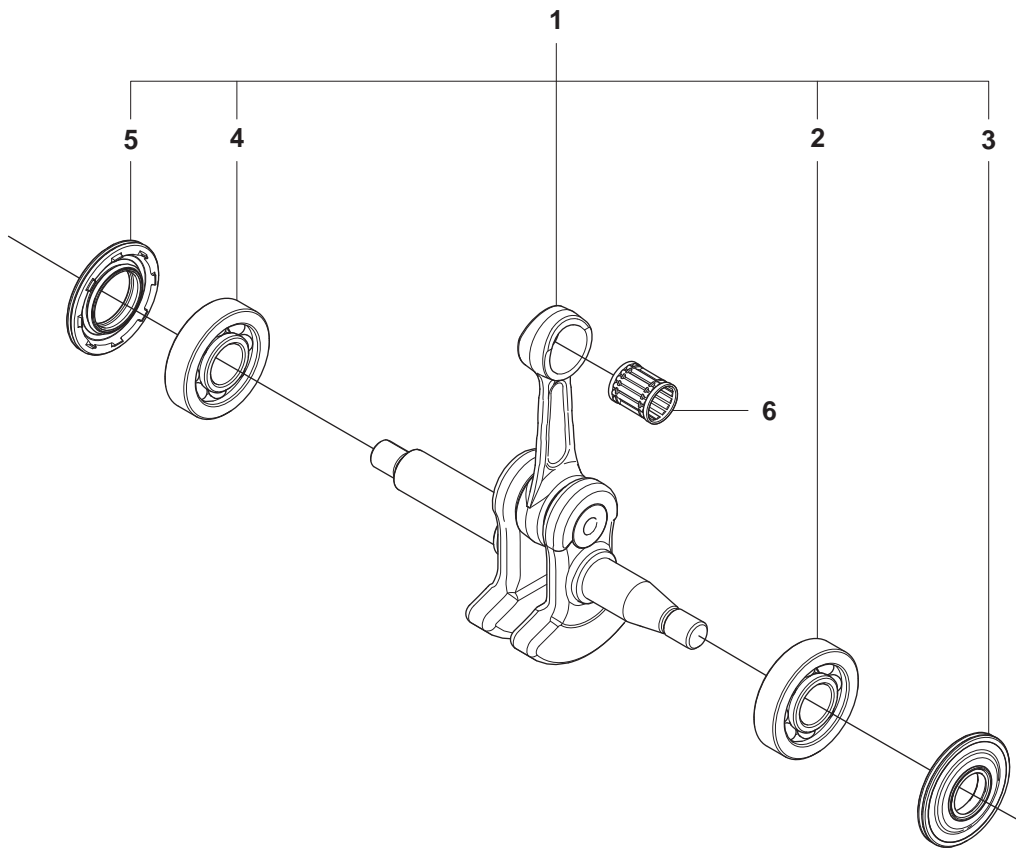

B

435, 435e, 440e

Page B
435, 435e, 440e

Pos.	Compl No.	Part No.	Quantity	Notes
1		544 87 12-01	1	Clutch assy
2	544 87 12-01	502 08 03-01	2	Clutch spring
3		505 44 15-01	1	Clutch drum assy
4	505 44 15-01	503 53 92-01	1	Support bushing
5		544 21 24-01	1	Worm gear
6		540 05 79-01	1	Pump piston
7		537 15 48-01	1	Pump cylinder
8		544 08 42-01	1	Oil hose

Page E
435, 435e, 440e

Pos.	Compl No.	Part No.	Quantity	Notes
1		544 87 42-01	1	Flywheel assy
2	544 87 42-01	537 24 56-01	2	Starter pawl
3	544 87 42-01	501 81 99-03	2	Screw
4	544 87 42-01	503 23 00-42	2	Washer steel
5	544 87 42-01	503 78 32-01	2	Spring
6		503 22 04-01	1	Nut
7		505 42 72-01	1	Ignition module
8		544 84 82-01	1	Wiring assy
9		503 20 02-20	2	Screw IHSCFM

Pos.	Compl No.	Part No.	Quantity	Notes
1		504 73 51-01	1	Cylinder assy
2	504 73 51-01	502 62 50-02	1	Piston assy
3	502 62 50-02	544 40 59-01	1	Piston ring
4	502 62 50-02	544 40 60-01	1	Piston pin
5	502 62 50-02	537 39 99-01	2	Circlip
6	504 73 51-01	503 41 41-01	1	Needle bearing
7		544 39 60-01	1	Gasket, cylinder rear
8		544 39 59-01	1	Gasket, cylinder front
9		725 53 33-55	4	Screw
10		503 23 51-11	1	Spark plug