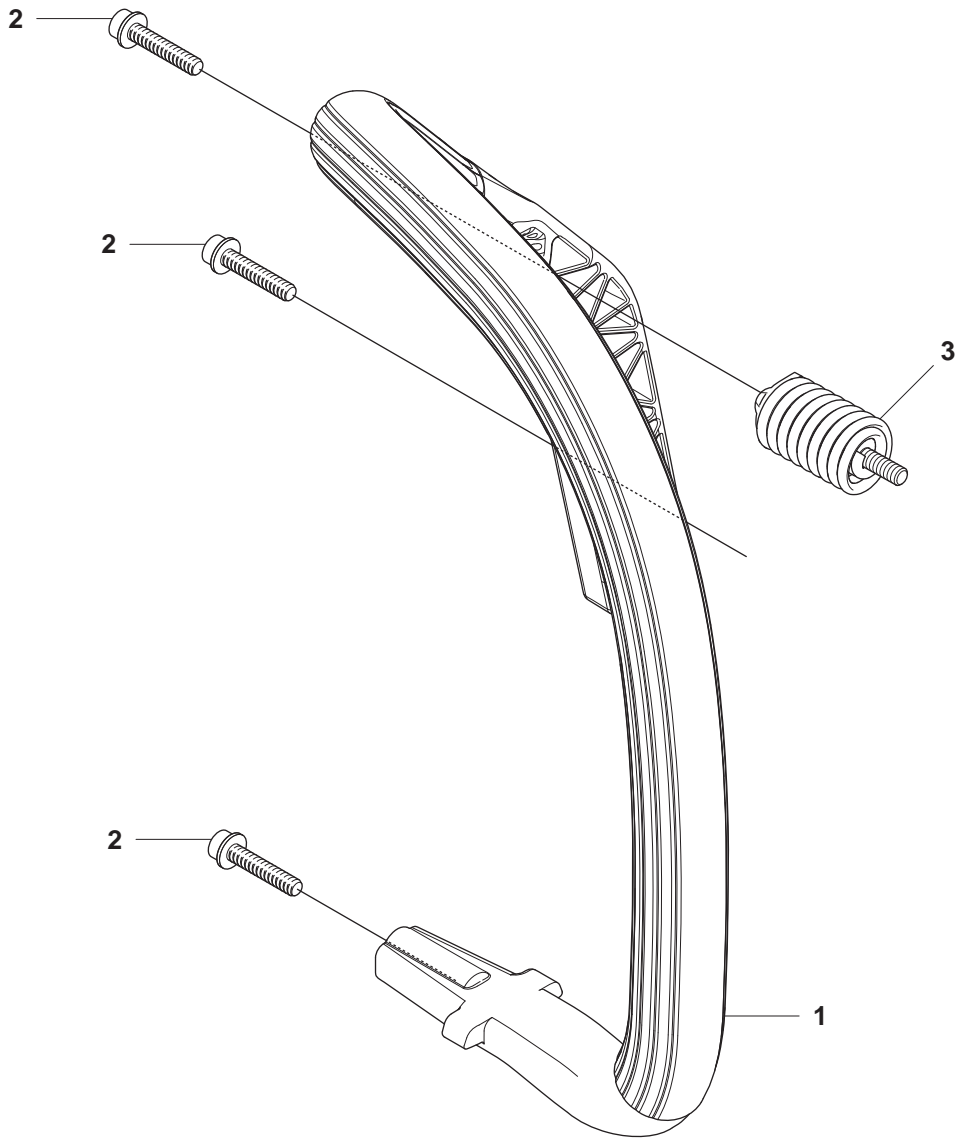

M 435, 435e, 440e

Page M
435, 435e, 440e

Pos.	Compl No.	Part No.	Quantity	Notes
1		544 28 40-01	1	Front handle
2		503 21 88-76	3	Screw
3		503 89 83-01	1	Antivibration element