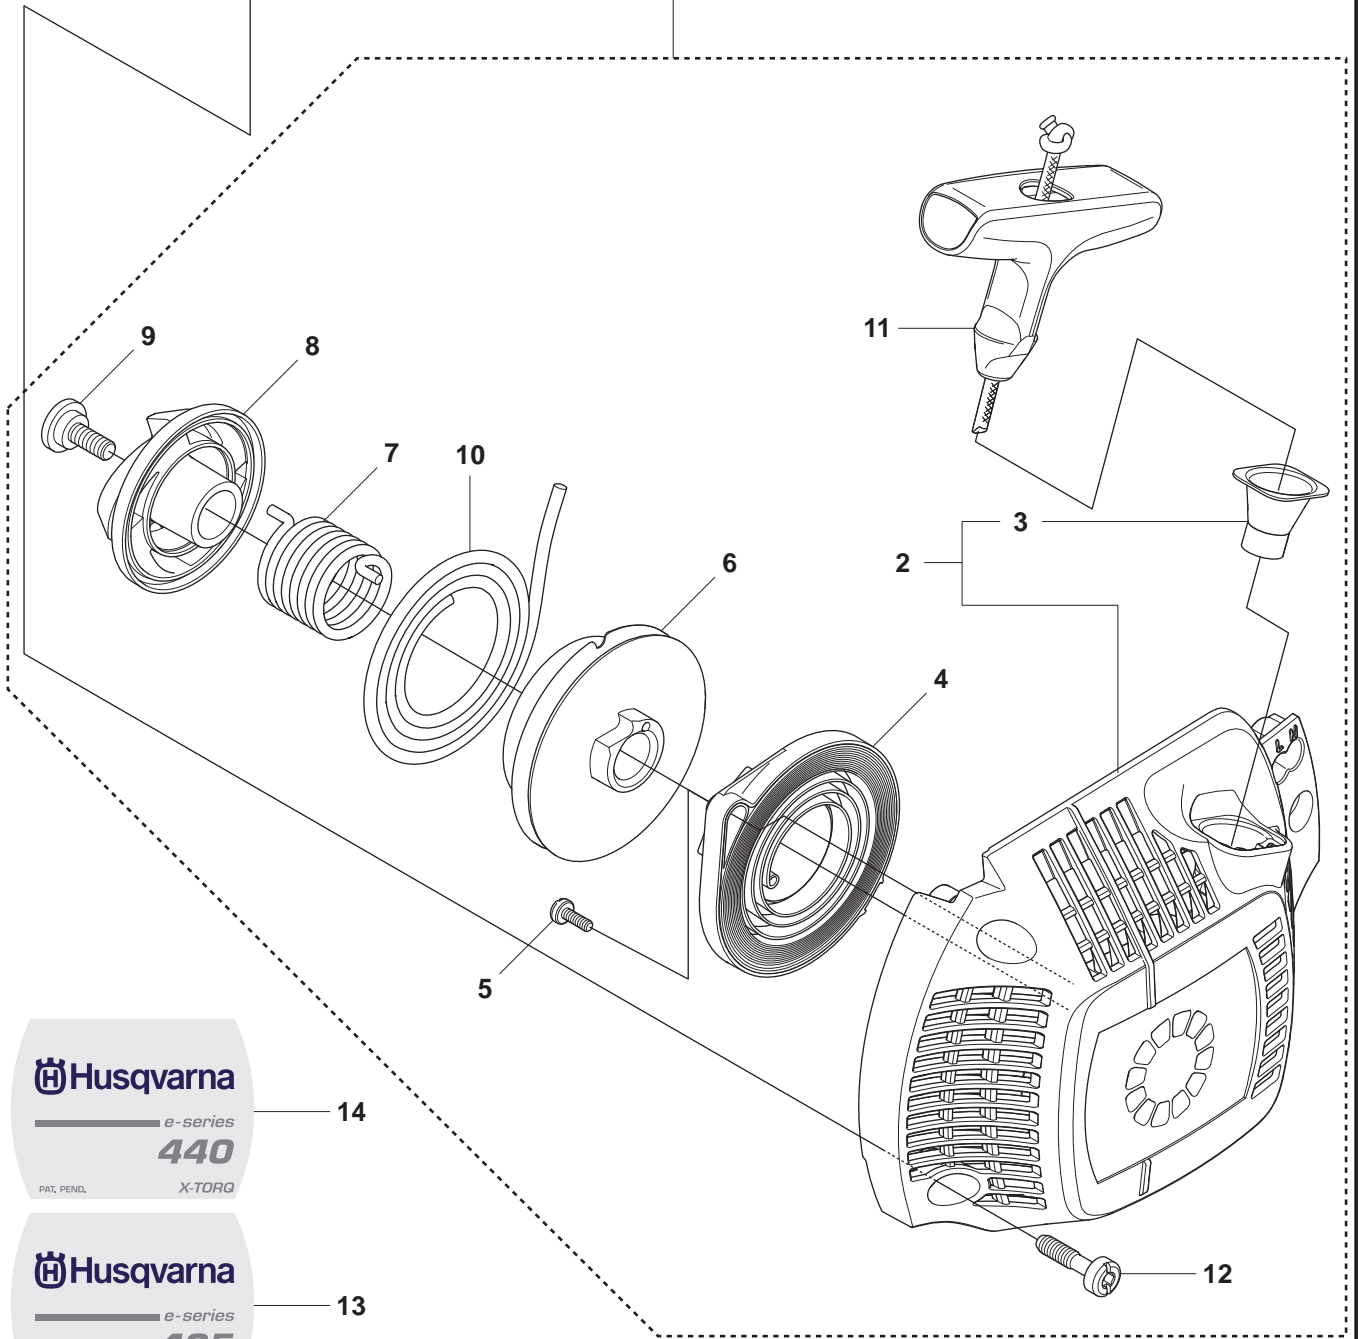

Pos.	Compl No.	Part No.	Quantity	Notes
1		544 19 49-01	1	Clutch cover assy
2	544 19 49-01	504 54 28-01	1	Cover
3	544 19 49-01	544 30 60-01	1	Brake band assy
4	544 19 49-01	544 25 31-01	1	Wear protection
5	544 19 49-01	503 85 52-01	1	Guide bushing
6	544 19 49-01	505 89 26-01	1	Brake spring
7	544 19 49-01	544 24 85-01	1	Cover lid
8	544 19 49-01	503 89 08-02	1	Knee joint
9	544 19 49-01	503 89 29-01	1	Pin knee joint
10	544 19 49-01	735 31 08-20	1	E-clip
11	544 19 49-01	537 39 29-01	1	Chain tension screw
12	544 19 49-01	537 34 72-01	1	Chain tensioner wheel
13	544 19 49-01	537 39 26-01	1	Heat protector
14	544 19 49-01	544 35 75-01	1	Label
15	544 19 49-01	503 21 70-10	10	Screw
16	544 19 49-01	544 84 55-01	1	Bearing sleeve
17	544 19 49-01	544 25 05-01	1	Wear plate
18		537 34 78-01	1	Knob

B

435, 435e, 440e

Page B
435, 435e, 440e

Pos.	Compl No.	Part No.	Quantity	Notes
1		544 87 12-01	1	Clutch assy
2	544 87 12-01	502 08 03-01	2	Clutch spring
3		505 44 15-01	1	Clutch drum assy
4	505 44 15-01	503 53 92-01	1	Support bushing
5		544 21 24-01	1	Worm gear
6		540 05 79-01	1	Pump piston
7		537 15 48-01	1	Pump cylinder
8		544 08 42-01	1	Oil hose

Page C
435, 435e, 440e

Pos.	Compl No.	Part No.	Quantity	Notes
1		504 79 02-01	1	Cylinder cover kpl
2	504 79 02-01	544 80 53-01	1	Start reminder, label
3		503 89 47-01	3	Snap

D2 435e, 440e

1

Pos.	Compl No.	Part No.	Quantity	Notes
1		544 28 70-02		
2	544 28 70-02	544 28 69-01	1	Starter housing
3	544 28 70-02	537 28 32-01	1	Reinforcement sleeve
4	544 28 70-02	540 05 75-01	1	Spring cassette assy
5	544 28 70-02	503 21 28-10	2	Screw CCRPANT
6	544 28 70-02	537 42 32-01	1	Starter pulley
7	544 28 70-02	505 64 73-01	1	Spring
8	544 28 70-02	537 42 33-01	1	Driver
9	544 28 70-02	537 42 66-01	1	Screw
10	544 28 70-02	505 30 51-25	1	Starter cord
11	544 28 70-02	537 23 25-01	1	Starthandtag
12	544 28 70-02	503 21 73-21	4	Screw CIHSCTO
13		544 46 36-02	1	Label, Starter
14		544 46 36-01	1	Label, Starter
15		544 19 71-01	1	Cooling air conductor