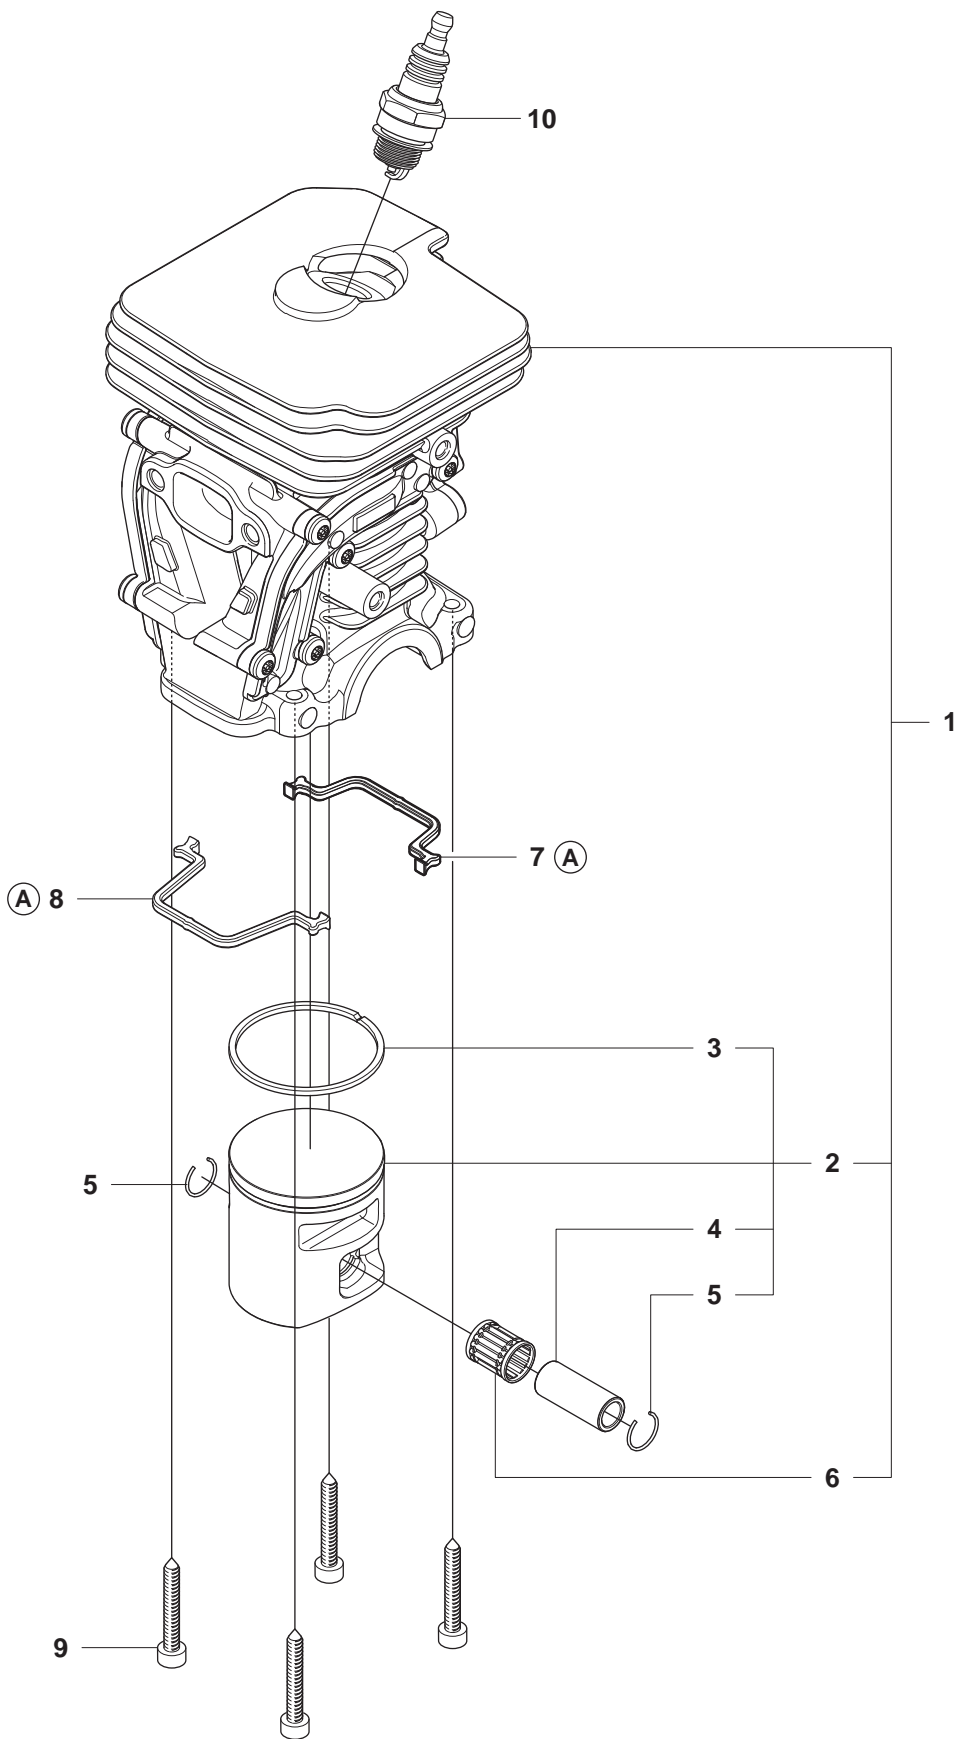

B

435, 435e, 440e

Page B
435, 435e, 440e

Pos.	Compl No.	Part No.	Quantity	Notes
1		544 87 12-01	1	Clutch assy
2	544 87 12-01	502 08 03-01	2	Clutch spring
3		505 44 15-01	1	Clutch drum assy
4	505 44 15-01	503 53 92-01	1	Support bushing
5		544 21 24-01	1	Worm gear
6		540 05 79-01	1	Pump piston
7		537 15 48-01	1	Pump cylinder
8		544 08 42-01	1	Oil hose

Page E
435, 435e, 440e

Pos.	Compl No.	Part No.	Quantity	Notes
1		544 87 42-01	1	Flywheel assy
2	544 87 42-01	537 24 56-01	2	Starter pawl
3	544 87 42-01	501 81 99-03	2	Screw
4	544 87 42-01	503 23 00-42	2	Washer steel
5	544 87 42-01	503 78 32-01	2	Spring
6		503 22 04-01	1	Nut
7		505 42 72-01	1	Ignition module
8		544 84 82-01	1	Wiring assy
9		503 20 02-20	2	Screw IHSCFM

Pos.	Compl No.	Part No.	Quantity	Notes
1		504 73 51-01	1	Cylinder assy
2	504 73 51-01	502 62 50-02	1	Piston assy
3	502 62 50-02	544 40 59-01	1	Piston ring
4	502 62 50-02	544 40 60-01	1	Piston pin
5	502 62 50-02	537 39 99-01	2	Circlip
6	504 73 51-01	503 41 41-01	1	Needle bearing
7		544 39 60-01	1	Gasket, cylinder rear
8		544 39 59-01	1	Gasket, cylinder front
9		725 53 33-55	4	Screw
10		503 23 51-11	1	Spark plug

Page J
435, 435e, 440e

Pos.	Compl No.	Part No.	Quantity	Notes
1		544 34 38-01	1	Crankshaft
2	544 34 38-01	544 24 87-01	1	Ball bearing 6001 OD32
3	544 34 38-01	544 25 12-01	1	Sealing 12x32x3,7
4	544 34 38-01	544 24 88-01	1	Ball bearing 6001 OD32w
5	544 34 38-01	544 25 13-01	1	Sealing 16,6x32,3,7
6		503 41 41-01	1	Needle bearing