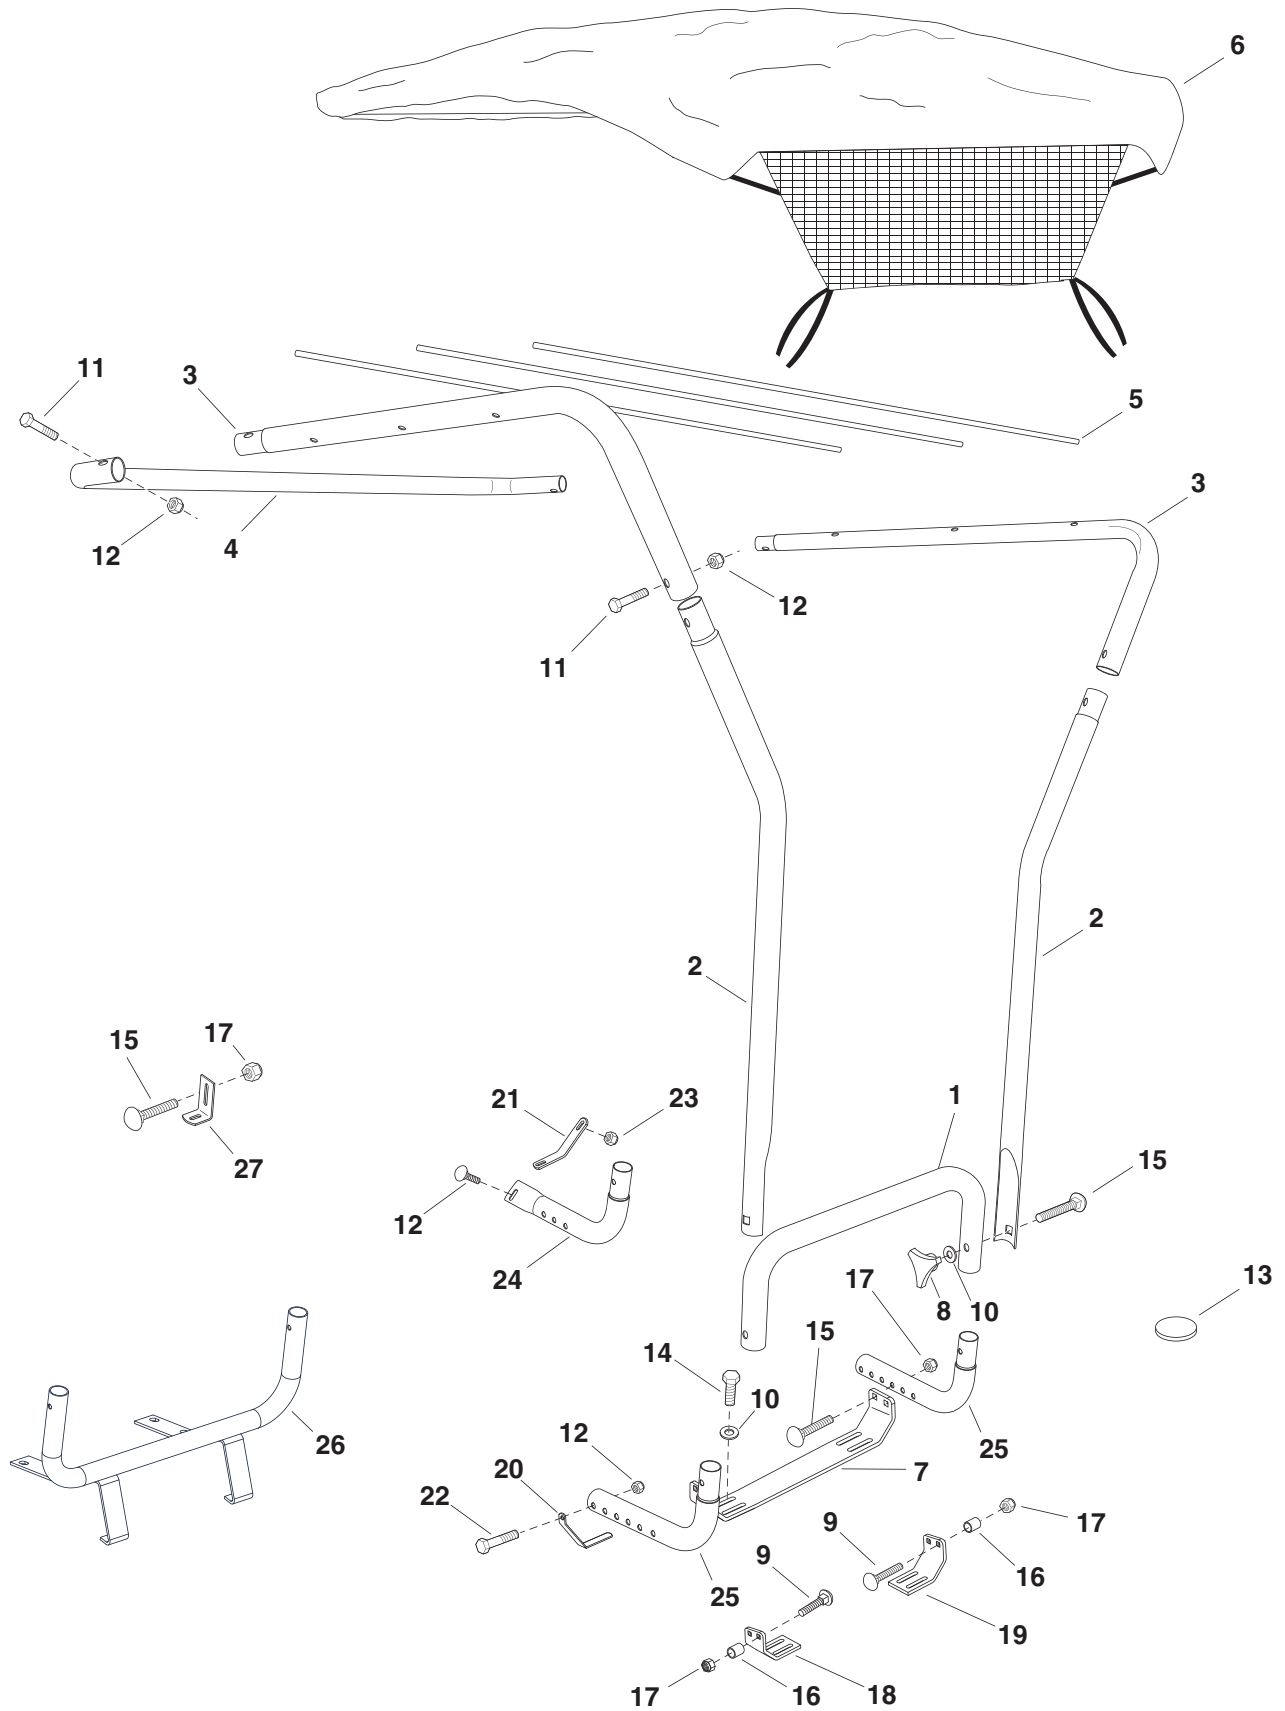

DSS

Deluxe Sun Shade (45-03731)

REPAIR PARTS FOR MODEL 45-03731 SUN SHADE

REPAIR PARTS FOR MODEL 45-03731 SUN SHADE

REF. NO.	PART NO.	QTY.	DESCRIPTION	REF. NO.	PART NO.	QTY.	DESCRIPTION
1	49242	1	Base Top Tube	15	44977	6	Carriage Bolt, 5/16-18 x 2"
2	25014	2	Upright Tube	16	23658	4	Spacer
3	25013	2	Top Tube	17	47810	6	Nylock Nut, 5/16-18
4	25012	1	U-Tube	18	25303	1	Left Base Bracket
5	25015	3	Support Rod	19	25302	1	Right Base Bracket
6	48660	1	Vinyl Canopy	20	25794	1	Left Support Bracket
7	25793	1	Base Bracket	21	25835	1	Right Support Bracket
8	43720	2	Plastic Knob	22	44180	1	Hex Bolt, 5/16-18 x 2"
9	46594	4	Carriage Bolt, 5/16-18 x 2-3/4"	23	43176	1	Carriage Bolt, 1/4-20 x 1"
10	43081	4	Flat Washer, 5/16"	24	40003	1	Base Leg Tube, (w/flat)
11	43648	4	Hex Bolt, 1/4-20 x 1-1/2"	25	49325	2	Base Leg Tube
12	47189	5	Nylock Nut, 1/4-20	26	65535	1	Base Bracket Ass'y
13	48661	4	Adhesive Pad	27	25304	2	Rear Support Bracket
14	43063	2	Hex Bolt, 5/16-18 x 1"		40024	1	Owner's Manual

Please do not return this product to the Store

For Missing Parts Or Questions on How to Assemble:

1. Call Agri-Fab at 1-800-448-9282 Option # 1
Monday through Friday, 7 am to 5 pm CST
2. Fax Agri-Fab at 217-728-2032 or email info@agri-fab.com

Missing part shipments are normally shipped from the Agri-Fab factory within 24 hours zip code 61951. 1 to 5 days delivery for UPS.

For Replacement and/or Repair Parts:

1. Call Agri-Fab at 1-800-448-9282 Option # 1
Monday through Friday, 7 am to 5 pm CST
2. Visit Agri-Fab's website at <http://www.agri-fab.com> and view illustrated parts breakdowns and parts listing and purchase parts via our <http://www.speedepart.com> site online.