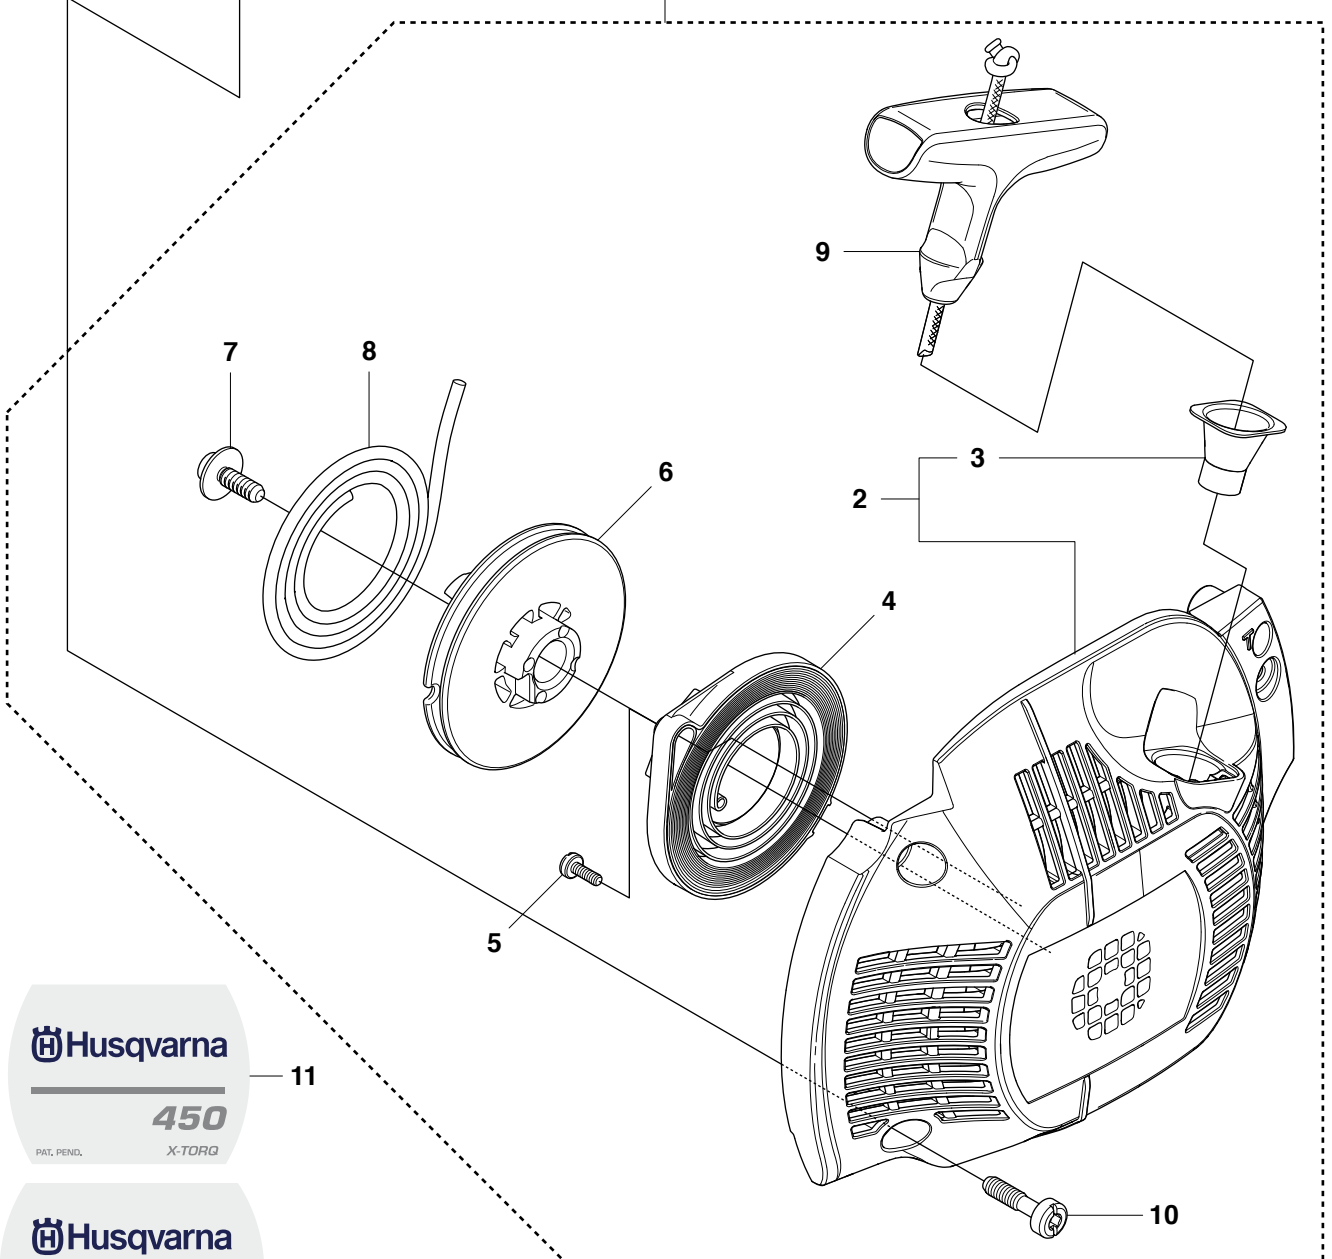

B 445, 450, 445e, 450e
CLUTCH & OIL PUMP

Position	Article	Quantity	Notes	Kit
1	537 11 05-03	1		
2	537 35 91-01	2		1
3	503 87 30-72	1		
4	503 25 52-01	1		3
5	503 93 18-01	1		
6	540 05 79-01	1		
7	537 15 48-01	1		
8	544 08 42-01	1		

C 445, 450, 445e, 450e
CYLINDER COVER

Position	Article	Quantity	Notes	Kit
1	544 34 83-03	1		
2	522 70 92-01	1		1
3	503 89 47-01	3		

D1 445, 450
STARTER

1

 **Husqvarna**

450

PAT. PEND.

X-TORQ