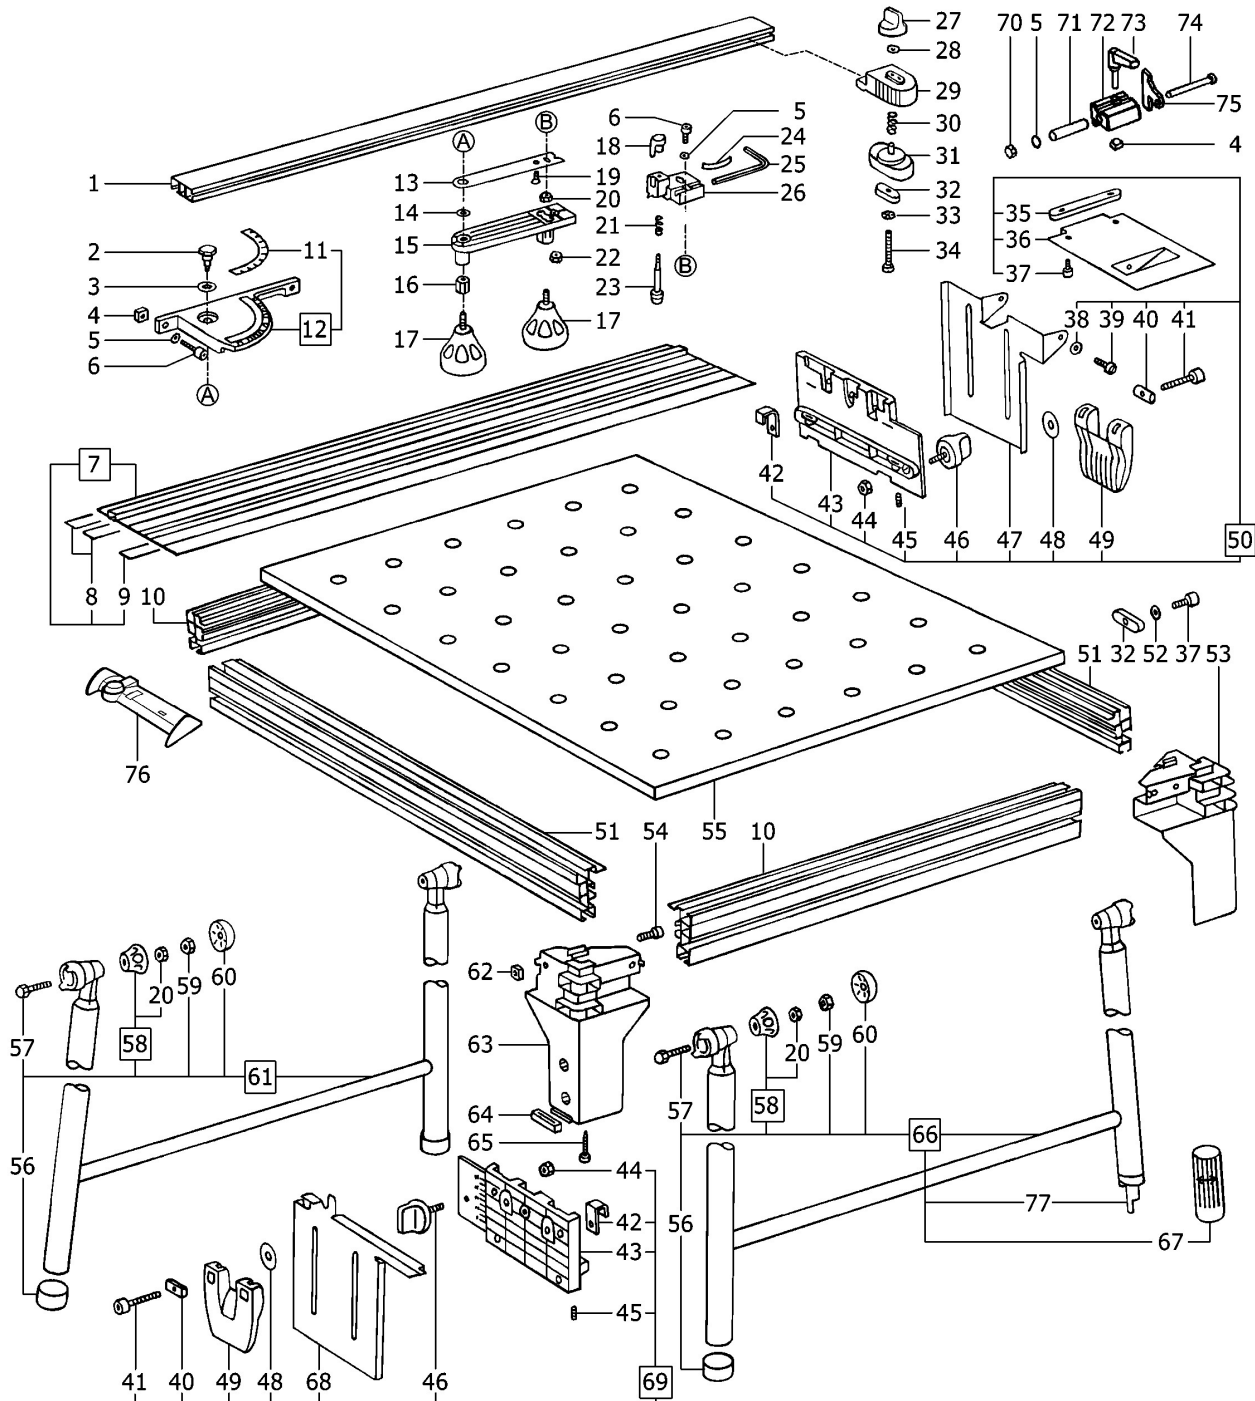

# 488550 - MFT 800

<b>Pos</b>	<b>Part No.</b>	<b>Description</b>	<b>Quantity</b>
1	448841	Stop profile	1
2	xxx	No longer available	1
3	xxx	No longer available	1
4	228566	Square nut M6	3
5	200578	Washer 6,4 mm	4
6	228664	Cheese head screw M6 x 16	3
7	---	See catalogue	1
8	---	See catalogue	1
9	---	See catalogue	1
10	xxx	No longer available	2
11	xxx	No longer available	1
12	488597	Swiveling segment	1
13	xxx	No longer available	1
14	219112	Shim ring	1
15	448842	Plate	1
16	xxx	No longer available	1
17	487554	Grip	2
18	449836	Knob	1
19	228736	Flat head screw M4 x 10	1
20	200719	Hexagon nut M8	3
21	451524	Pressure spring	1
22	200601	Hexagon nut M6	1
23	449837	Pin	1
24	xxx	No longer available	1
25	202752	Screwdriver	1
26	xxx	No longer available	1
27	440713	Rotary knob	1
28	402935	Washer	1
29	449200	Clamp rider	1
30	203284	Pressure spring	1
31	xxx	No longer available	1
32	436392	Feather key	3
33	200765	Spring disc	1
34	400478	Cheese head screw M6 x 55	1
35	450592	Feather key	1
36	450590	Sheet metal	1
37	228547	Cheese head screw M6 x 10	4
38	223862	Spring disc	2
39	203783	Flat head screw M5 x 4	2
40	448884	Bolt	4
41	400477	Cheese head screw M6 x 25	4
42	448953	Sheet metal	2
43	448951	Plate	2
44	228689	Hexagon nut M6	4
45	772404	Threaded pin M5 x 10	4
46	482110	Rotary knob	2
47	441108	Bracket	1
48	400480	Washer 6,4 x 25 x 1,25 mm	4
49	448833	Cam	2