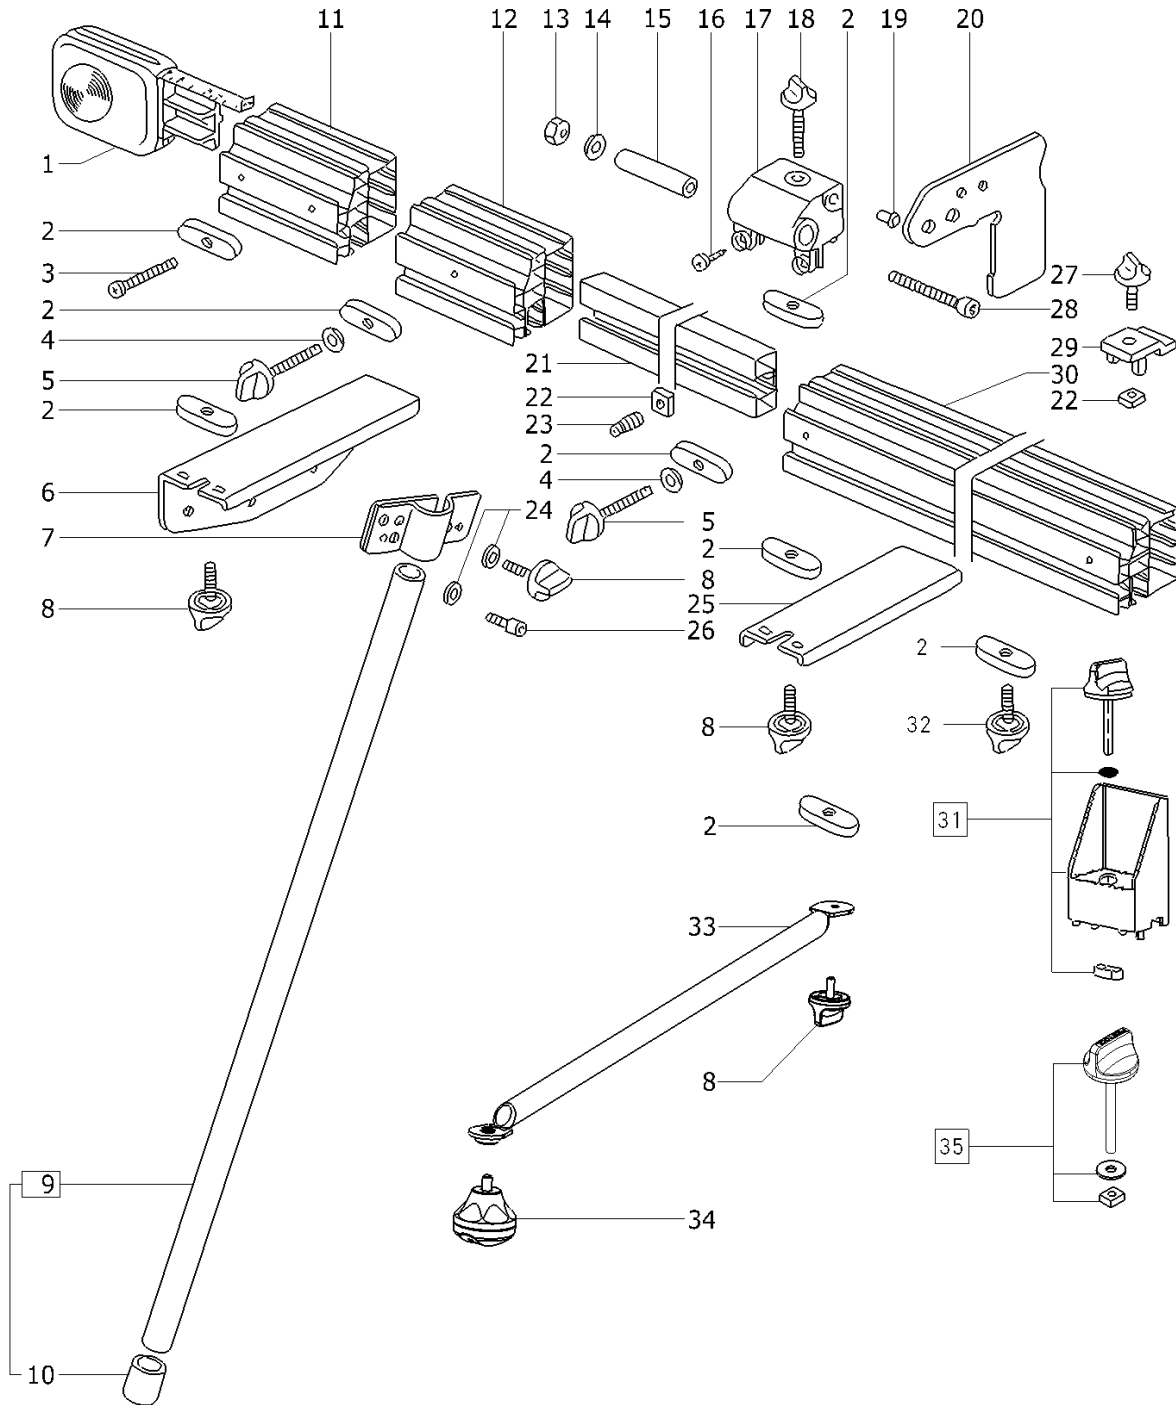

495318 - Trimming attachment

Pos	Part No.	Description	Quantity
1	xxx	No longer available	2
2	451630	Feather key	16
3	400523	Raised-head screw M6 x 40	2
4	402935	Washer	4
5	453067	Rotary knob M6	4
6	437672	Sheet metal	2
7	439771	Pipe clamp	4
8	482110	Rotary knob	10
9	494323	Supporting tube	4
10	437674	Rubber foot	4
11	453064	Stop profile	2
12	xxx	No longer available	2
13	228541	Hexagon nut M6	2
14	200578	Washer 6,4 mm	2
15	451132	Axle	2
16	219031	Raised-head screw 3,5 x 10 mm	4
17	451130	Adjustable stop	2
18	451659	Rotary knob M6	2
19	400287	Pressure clamping element	2
20	451133	Stop	2
21	453020	Pipe	2
22	228566	Square nut M6	4
23	772405	Threaded pin M6 x 10	2
24	228546	Washer 6,4 mm	8
25	437671	Sheet metal	2
26	200684	Cheese head screw M6 x 12	4
27	438320	Rotary knob M6	2
28	400501	Cheese head screw M6 x 55	2
29	451128	Measuring tape clamp	2
30	453065	Stop profile	2
31	494322	Stop angle	2
32	474205	Rotary knob M6	2
33	495535	Strut	2
34	488045	Grip	2