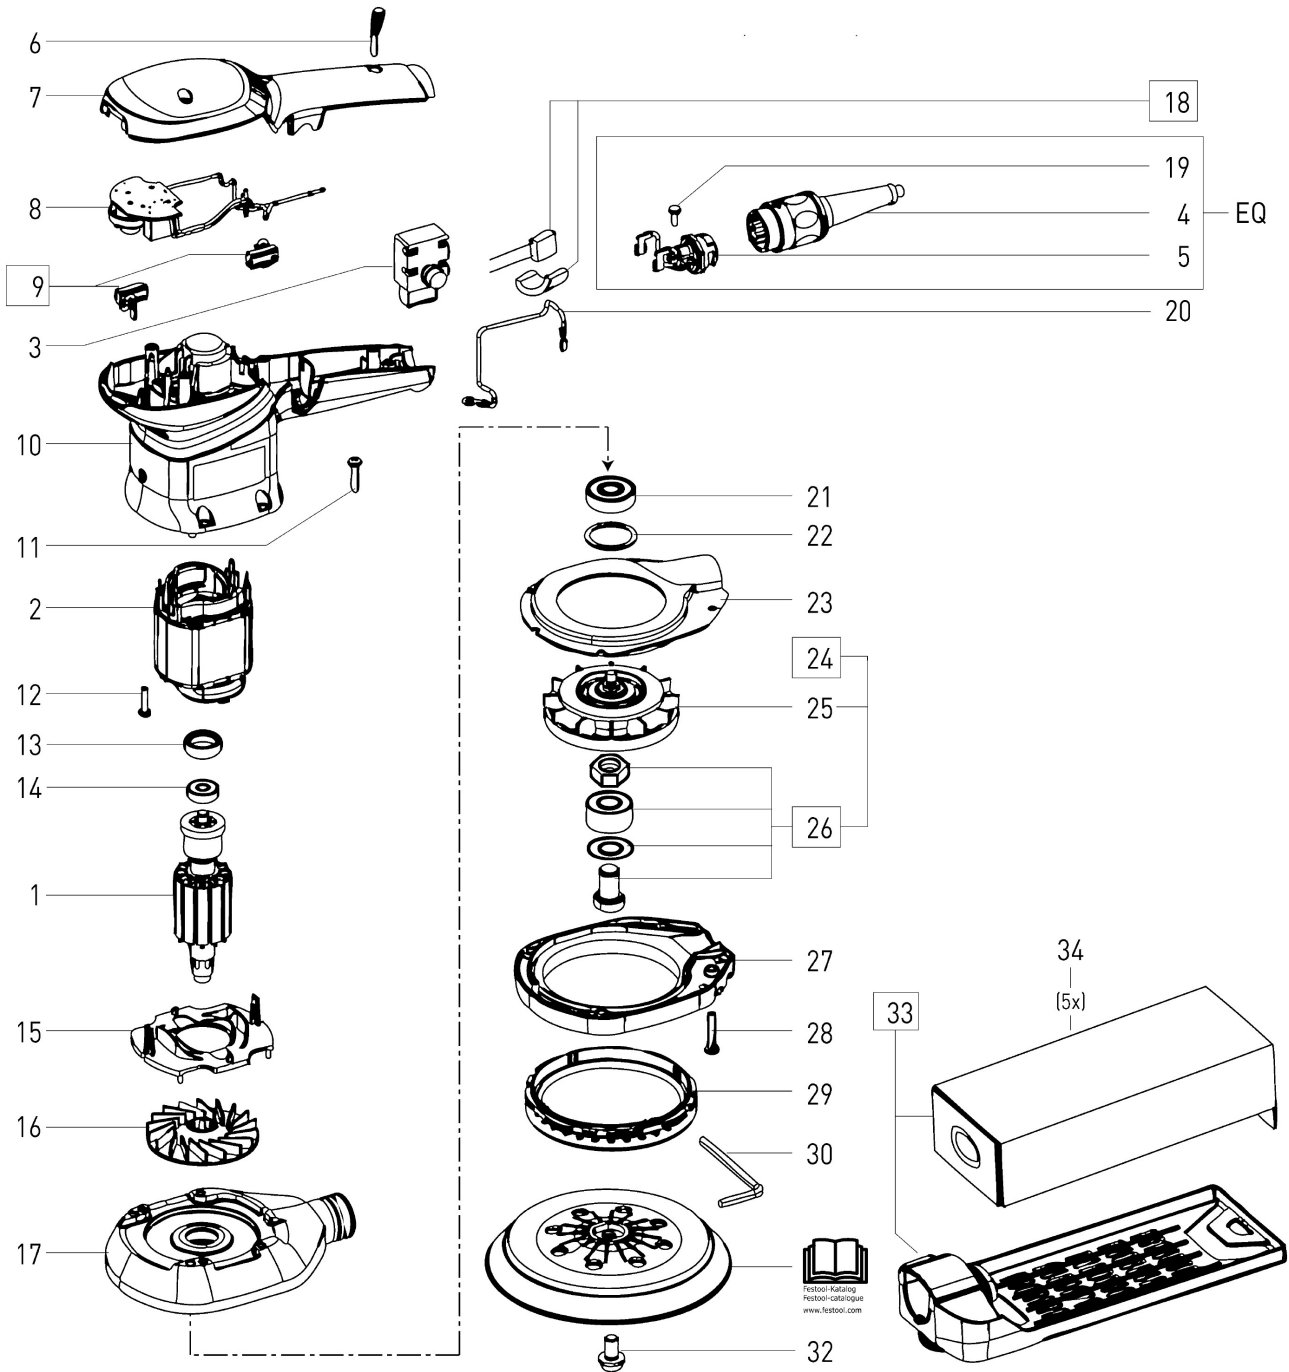

499961 - ETS 150/3 EQ 120V

Pos	Part No.	Description	Quantity
1	499967	Armature	1
2	493132	Field assembly 110-120V	1
3	486317	Switch attachment	1
4	---	See catalogue	1
5	492604	Socket housing 120V	1
6	342088	Raised-head screw 3,5 x 16 mm	4
7	492587	Housing cover 0150-03-01	1
8	499971	Electronic	1
9	491363	Brush holder (pair) 110V	1
10	463567	Motor housing	1
11	219075	Raised-head screw M4 x 16	4
13	450508	Rubber ring	1
14	228672	Ball bearing	1
15	462345	Air guide washer 110-120V	1
16	453316	Fan 230-240V	1
17	10027511	Bearing cover CLEANTEC	1
18	491312	Capacitor	1
19	219031	Raised-head screw 3,5 x 10 mm	2
20	455961	Flexible lead	1
21	401601	Ball bearing	1
22	400564	Snap ring	1
23	453374	Cover	1
24	498962	Aspirator	1
25	496379	Aspirator 0150-03-01	1
26	498964	Bearing bolt	1
27	453373	Cover	1
28	400257	Raised-head screw M4 x 25	4
29	701156	Collar	1
30	202752	Screwdriver	1
32	401165	Cheese head screw	1
33	489631	Turbo filter bag set TFS - ES 150	1
34	---	See catalogue	1
35	477964	Clamping	1
36	477962	Clamping	1