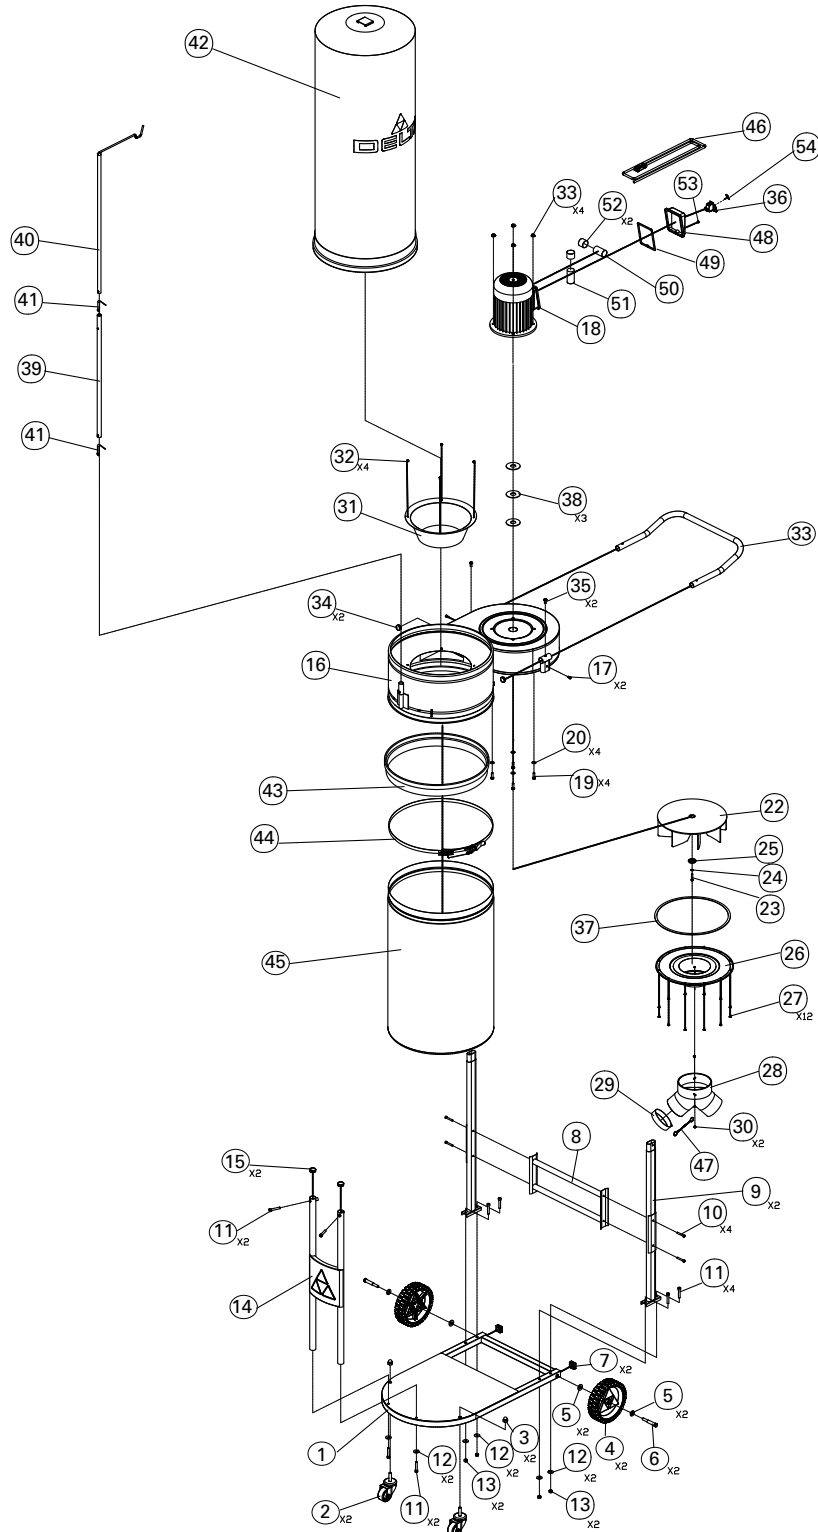

## REPLACEMENT PARTS

ITEM #	DELTA PART#	DESCRIPTION	QTY
1	DPEC003705	Base Frame	1
2	DPEC003667	Swivel Caster 64mm	2
3*		Acorn Nut 3/8"	2
4	DPEC003669	Rear Wheel 8"	2
5	DPEC003670	Flat Washer M13 X 25 X 3T	4
6*		Hex Head Shoulder Screw M10 X 80	2
7	DPEC003672	Tube End Cap 30mm	2
8	DPEC003706	Rear Stand Cross Support	1
9	DPEC003707	Rear Blower Housing Support	2
10*		Hex Socket Head Screw M6 X 40	4
11*		Hex Socket Head Screw M8 X 45	8
12	DPEC003677	Flat Washer M8 X 25 X 3T	6
13*		Lock Nut M8	4
14	DPEC003708	Front Support Assembly	1
15	DPEC003680	Tube End Cap 28.6mm	2
16	DPEC004425	Blower Housing Assembly	1
17*		Hex Socket Head Screw M6 X 10	2
18	DPEC003710	Motor 1.5 HP	1
19*		Hex Head Screw 5/16-18 X 1"	4
20*		Flat Washer 5/16" X 18 X 2T	4
21*		Hex Nut 5/16-18	4
22	DPEC003712	Impeller	1
23	DPEC003688	Hex Socket Head Screw M6 X 30 LH Threads	1
24*		Spring Washer M6	1
25	DPEC003689	Impeller Washer M6 X 40 X 3T	1
26	DPEC003713	Impeller Inlet Cover	1
27*		Round Head Phillips Screw M5 X 10	12
28	DPEC003714	"Y" Inlet Adapter 4" Hose Connection	1
29	DPEC003715	"Y" Adapter Inlet Cover	1
30	DPEC003726	Round Head Phillips Screw for Plastic M5 X 10	2
31	DPEC003716	Chip Separator	1
32*		Round Head Phillips Screw M5 X 8	4
33	DPEC003718	Handle	1
34	DPEC003693	Tube End Cap 1"	2
35*		Round Head Phillips Screw M8 X 15	2
36	DPEC003730	Starter Switch	1
37	DPEC003732	Seal	1
38	DPEC003731	Anti Vibration Plate	3
39	DPEC003720	Lower Hanger Rod	1
40	DPEC003721	Upper Hanger Rod	1
41	DPEC003699	Detent Spring Plate	2
42	DPEC003722	2 Micron Filter Bag	1
43	DPEC003723	Dust Collection Bag Ring	1
44	DPEC003724	Retainer Strap	1
45	DPEC003725	Dust Collection PE Bag	1
46	DPEC003733	Power Cord	1
47	DPEC003734	"Y" Adapter Chain	1
48	DPEC003853	Capacitor Cover	1
49	DPEC003854	Capacitor Dust Protective Sheet	1
50	DPEC003858	Capacitor 40uF	1
51	DPEC003859	Capacitor 200uF	1
52	DPEC003857	Capacitor Protective Cover	2
53	DPEC003852	Round Head Phillips Screw 3/16" X 1/4"	1
54	DPEC004236	Lockout Key	1