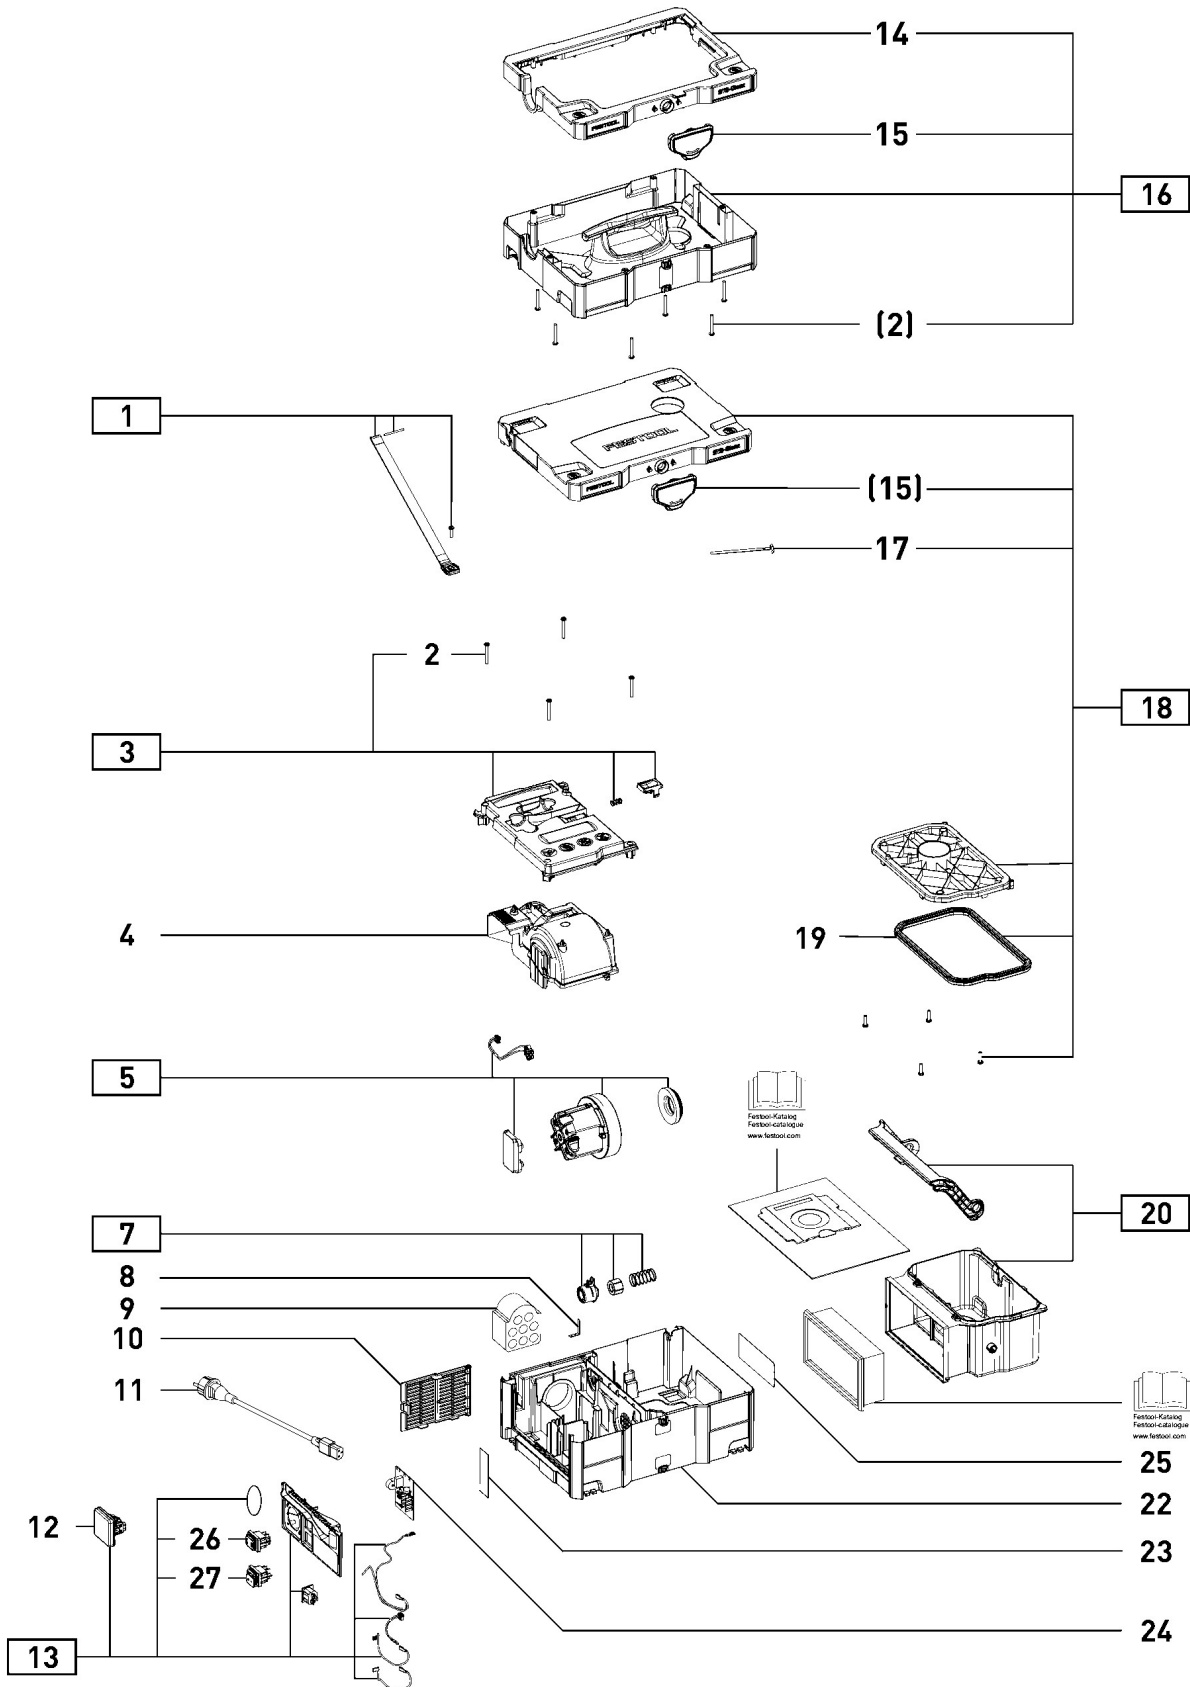

500163 - CT SYS 120V

Pos	Part No.	Description	Quantity
1	200006	Securing strap	1
2	452449	Raised-head screw 5,0 x 40 mm	10
3	500616	Housing cover	1
4	500617	Air duct	1
5	500619	Turbine USA 120V	1
7	500620	Safety valve	1
8	200082	Contact	1
9	200083	Insulation board	1
10	200084	Air vent	1
11	200086	Mains cable	1
12	200013	Socket	1
13	500622	Screen USA 120V	1
14	500626	Hood	1
15	497819	Closure SYS TL KPL- SG2-T01-002	2
16	500628	Container	1
17	200091	Contact	1
18	500629	Cover	1
19	200092	Container seal	1
20	500630	Container	1
22	500632	Housing	1
23	200095	Insulation	1
24	500635	Platinum USA 120V	1
25	200908	Warning plate	1
26	201466	Rocker switch	1
27	201465	Rocker switch	1