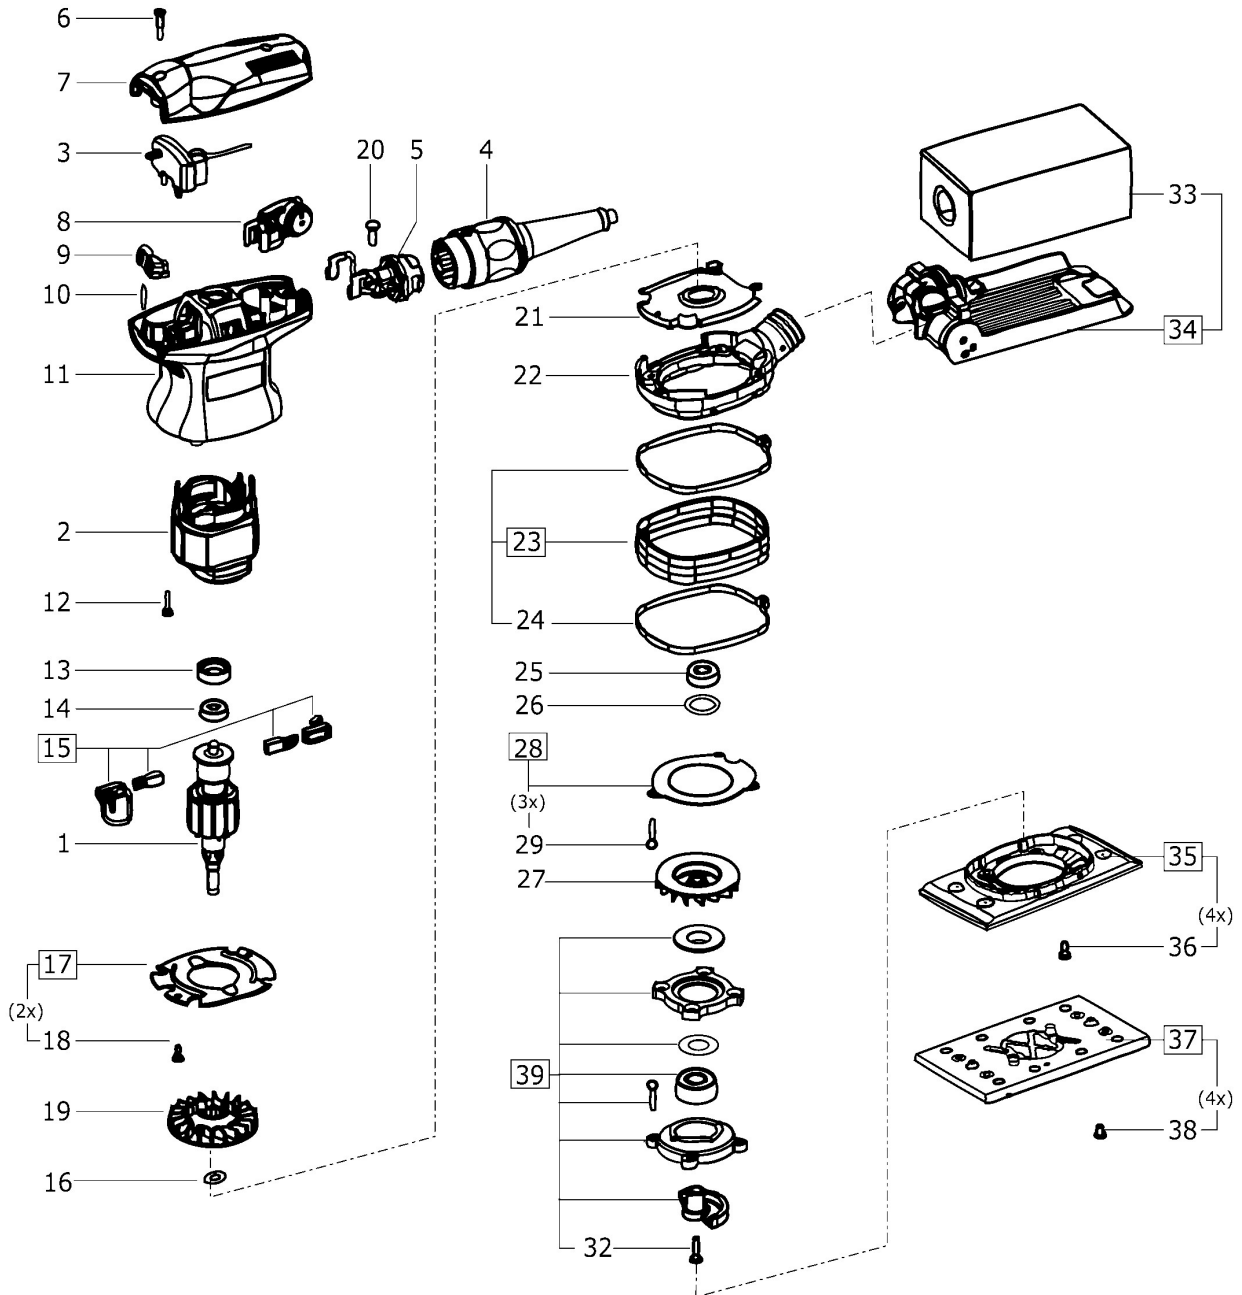

500230 - RTS 400 EQ 120V

<b>Pos</b>	<b>Part No.</b>	<b>Description</b>	<b>Quantity</b>
1	493924	Armature 120V	1
2	489526	Field assembly	1
3	488631	Switch modul	1
4	---	See catalogue	1
5	489742	Socket housing 110 - 240V	1
6	228725	Raised-head screw 3,5 x 25 mm	1
7	491607	Cap EQ	1
8	489498	Electronic 120V	1
9	450967	Switching jack	1
10	223518	Cylinder pin	2
11	463618	Motor housing EQ	1
12	228584	Raised-head screw 3,5 x 14 mm	2
13	450508	Rubber ring	1
14	228672	Ball bearing	1
15	490714	Brush holder Pair, 230 V/machine production after 2000	1
16	400884	Shim ring	1
17	489522	Air guide washer	1
18	219031	Raised-head screw 3,5 x 10 mm	2
19	469328	Fan	1
20	219031	Raised-head screw 3,5 x 10 mm	2
21	467992	Inlays	1
22	469583	Bearing cover	1
23	489184	Collar	1
24	453707	Clamping strap	2
25	401525	Ball bearing	1
26	204471	Snap ring	1
27	10028628	Aspirator	1
28	489185	Plate	1
29	400528	Raised-head screw 4,0 x 30 mm	3
32	400290	Raised-head screw M4 x 12	1
33	---	See catalogue	1
34	489129	Turbo filter bag set TFS - RS 400	1
35	493720	Plate	1
36	401063	Cheese-head screw	4
37	---	See catalogue	1
38	400663	Raised-head screw M4 x 10	4
39	500246	Bearing flange	1