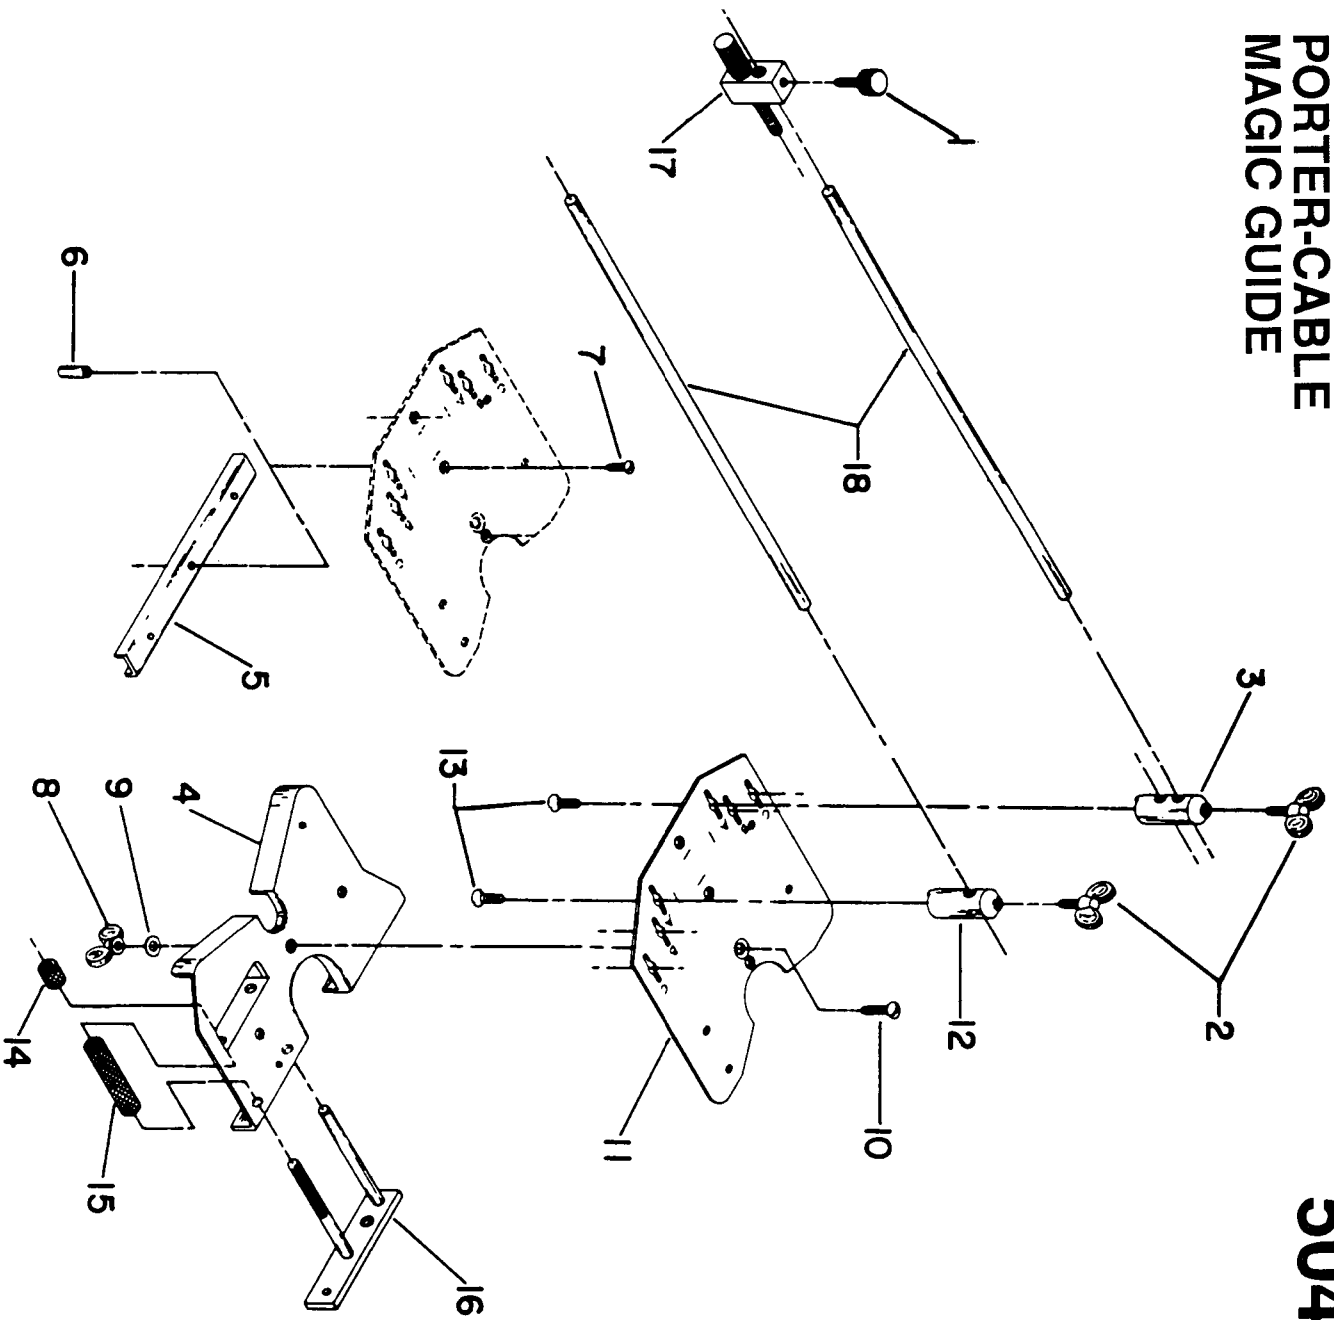

**PORTER-CABLE
MAGIC GUIDE**

5043

Parts List for 5043 Type 1

Item Number	Part Number	Description	Qty Required
1	842935	SCREW	1
2	842935	SCREW	2
3	000000-00	No Longer Available	2
4	000000-00	No Longer Available	1
5	000000-00	No Longer Available	1
6	824594	PIN	1
7	694194	SCREW	1
8	802680	WING NUT	1
9	802318	WASHER	1
10	688860	SCREW	1
11	824555	GUIDE	1
12	000000-00	No Longer Available	1
13	824595	SCREW	2
14	000000-00	No Longer Available	2
15	824582	NUT	2
16	000000-00	No Longer Available	1
17	000000-00	No Longer Available	1
18	824588	ROD GUIDE	1
856	803160	SCREW	1