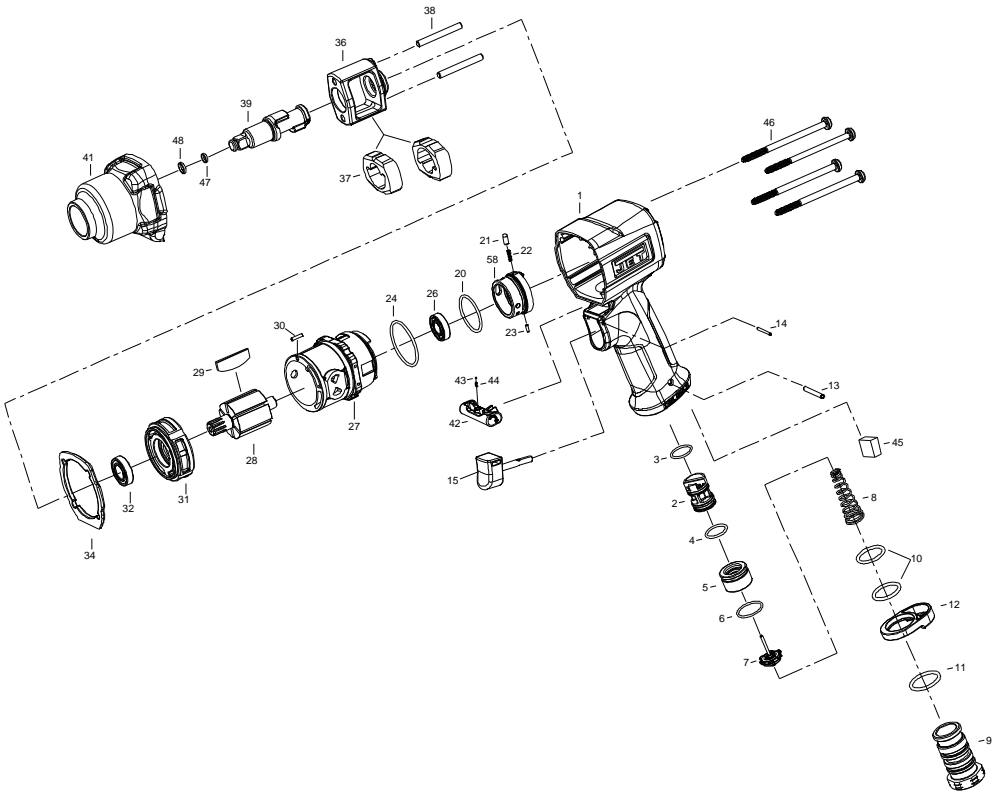

Copyright © 2015 JET

#505120, JAT-120, 3/8-inch Impact Wrench – exploded view

#505120, JAT-120, 3/8-inch Impact Wrench – parts list

Index	Part No.	Description	Qty
1	JAT120-01	Motor housing	1
2	JAT120-02	Reverse valve	1
3	JAT120-03	O-Ring S16 NBR ϕ 15.5x1.5	1
4	JAT120-04	O-Ring AS016 NBR ϕ 15.6x1.78	1
5	JAT120-05	Throttle valve seat	1
6	JAT120-06	O-Ring 1019NBR ϕ 18.8x1.9	1
7	JAT120-07	Throttle valve assembly	1
8	JAT120-08	Spring	1
9	JAT120-09	Air inlet	1
10	JAT120-10	O-Ring P20 NBR ϕ 19.8x2.4	2
11	JAT120-11	O-Ring P22 NBR ϕ 21.8x2.4	1
12	JAT120-12	Exhaust deflector	1
13	JAT120-13	Spring pin ϕ 3.5x28L	1
14	JAT120-14	Spring pin ϕ 2x20L	1
15	JAT120-15	Trigger assembly	1
20	JAT312-09	O-Ring S29 NBR ϕ 28.5x2	1
21	JAT120-21	Pin 12L14	1
22	JAT120-22	Spring	1
23	JAT120-23	Spring pin ϕ 2x6L	1
24	JAT120-24	O-Ring NBR ϕ 34x2	1

Index	Part No.	Description	Qty
26	BB-R6	Ball bearing EE3 (R6)	1
27	JAT120-27	Cylinder assembly	1
28	JAT120-28	Rotor	1
29	JAT120-29	Rotor vane	6
30	JAT120-30	Spring pin ϕ 2x10	1
31	JAT120-31	Front end plate	1
32	JAT120-32	Ball bearing 6901	1
34	JAT120-34	Gasket	1
36	JAT120-36	Hammer cage	1
37	JAT120-37	Hammer	2
38	JAT120-38	Hammer pin	2
39	JAT120-39	Anvil 3/8in.	1
41	JAT120-41	Hammer case assembly	1
42	JAT120-42	Reverse knob	1
43	SB-1/8	Steel ball 1/8in.	1
44	JAT120-44	Steel ball spring	1
45	JAT120-45	Damping material	1
46	JAT120-46	Screw #10-24x80 SCM435	4
47	JAT120-47	O-Ring NBR ϕ 6.6x8.2x1.7	1
48	JAT120-48	Socket retainer	1
58	JAT120-58	Reverse valve	1