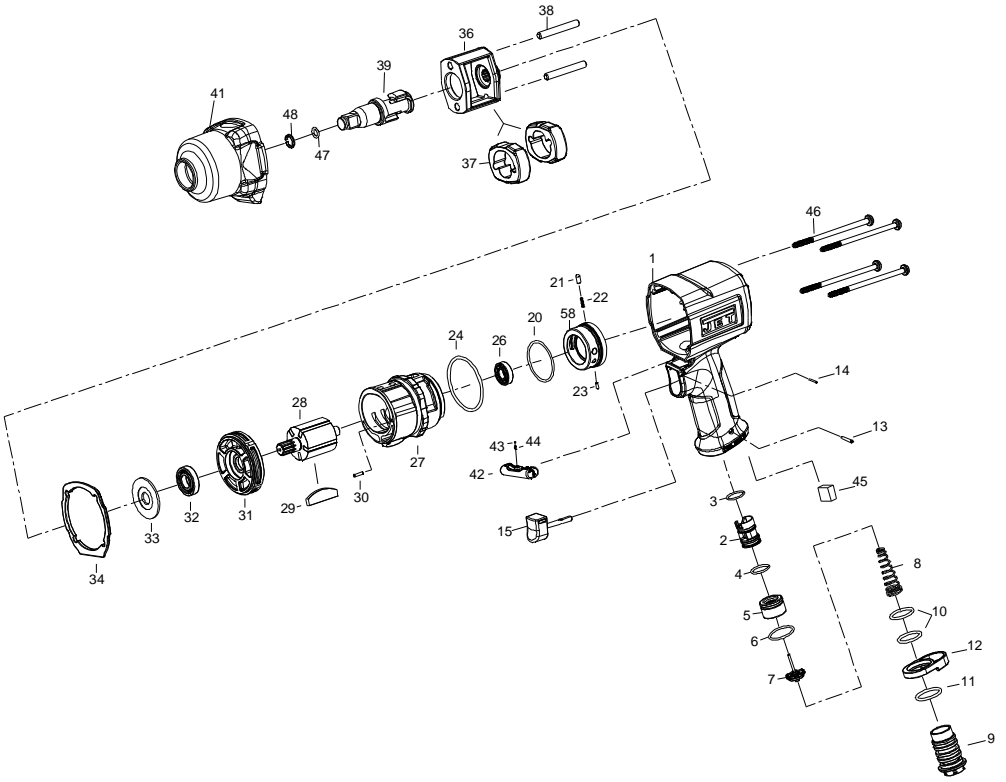

Copyright © 2015 JET

#505121, JAT-121, 1/2-inch Impact Wrench – exploded view

#505121, JAT-121, 1/2-inch Impact Wrench – parts list

Index	Part No.	Description	Qty
1	JAT121-01	Motor housing	1
2	JAT121-02	Reverse valve	1
3	JAT120-03	O-Ring S16 NBR ø15.5x1.5	1
4	JAT120-04	O-Ring AS016 NBR ø15.6x1.78	1
5	JAT121-05	Throttle valve seat	1
6	JAT120-06	O-Ring 1019 NBR ø18.8x1.9	1
7	JAT121-07	Throttle valve assembly	1
8	JAT121-08	Spring	1
9	JAT121-09	Air inlet	1
10	JAT120-10	O-Ring P20 NBR ø19.8x2.4	2
11	JAT120-11	O-Ring P22 NBR ø21.8x2.4	1
12	JAT121-12	Exhaust deflector	1
13	JAT120-13	Spring pin ø3.5x28L	1
14	JAT120-14	Spring pin ø2x20	1
15	JAT121-15	Trigger assembly	1
20	JAT121-20	O-Ring S38 NBR ø37.5x2	1
21	JAT120-21	Pin 12L14	1
22	JAT121-22	Spring	1
23	JAT120-23	Spring pin ø2x6L	1
24	JAT121-24	O-Ring S46 NBR ø45.5x2	1
26	BB-R6	Ball bearing EE3 (R6)	1

Index	Part No.	Description	Qty
27	JAT121-27	Cylinder assembly	1
28	JAT121-28	Rotor	1
29	JAT121-29	Rotor vane	7
30	JAT121-30	Spring pin ø2.5x10	1
31	JAT121-31	Front end plate	1
32	JAT121-32	Ball bearing EE4 CM/5K(R8)	1
33	JAT121-33	Washer	1
34	JAT121-34	Gasket	1
36	JAT121-36	Hammer cage	1
37	JAT121-37	Hammer	2
38	JAT121-38	Hammer pin	2
39	JAT121-39	Anvil 1/2in.	1
41	JAT121-41	Hammer case assembly	1
42	JAT121-42	Reverse knob	1
43	SB-1/8	Steel ball 1/8in.	1
44	JAT121-44	Steel ball spring	1
45	JAT121-45	Damping material	1
46	JAT121-46	Screw #10-24x92 SCM435	4
47	JAT121-47	O-Ring P7 NBR ø6.8x1.9	1
48	JAT121-48	Socket retainer	1
58	JAT121-58	Reverse valve	1