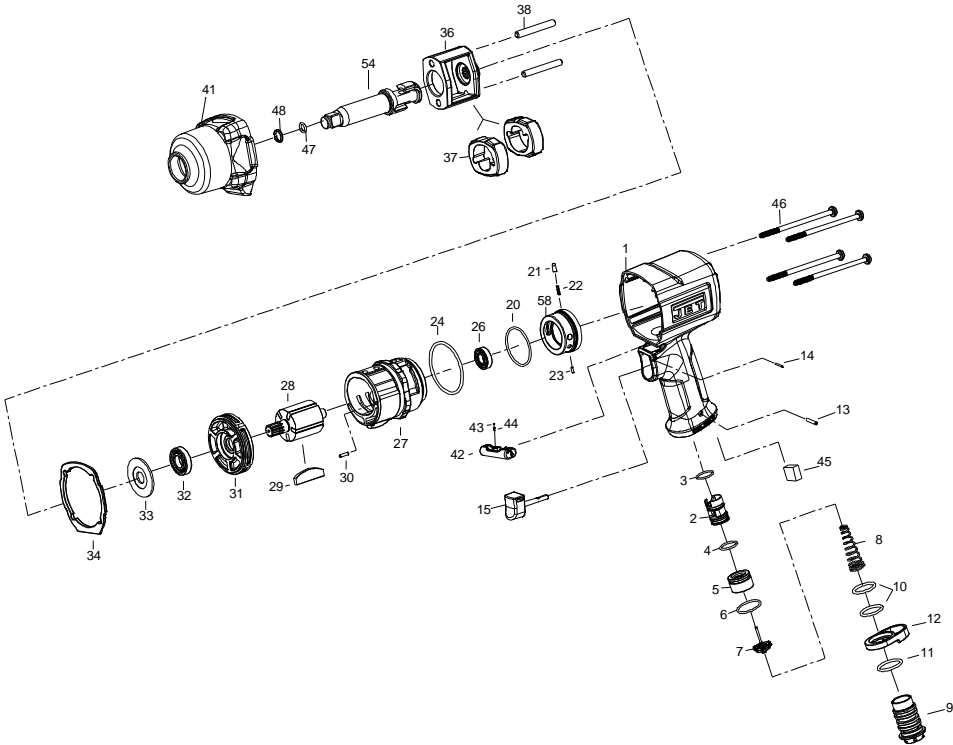

Copyright © 2015 JET

#505122, JAT-122, 1/2-inch Impact Wrench – exploded view

#505122, JAT-122, 1/2-inch Impact Wrench – parts list

Index	Part No.	Description	Qty
1	JAT121-01	Motor housing	1
2	JAT121-02	Reverse valve	1
3	JAT120-03	O-Ring S16 NBR ø15.5x1.5	1
4	JAT120-04	O-Ring AS016 NBR ø15.6x1.78	1
5	JAT121-05	Throttle valve seat	1
6	JAT120-06	O-Ring 1019 NBR ø15.6x1.78	1
7	JAT121-07	Throttle valve assembly	1
8	JAT121-08	Spring	1
9	JAT121-09	Air inlet	1
10	JAT120-10	O-Ring P20 NBR ø19.8x2.4	2
11	JAT120-11	O-Ring P22 NBR ø21.8x2.4	1
12	JAT121-12	Exhaust deflector	1
13	JAT120-13	Spring pin ø3.5x28L	1
14	JAT120-14	Spring pin ø2x20	1
15	JAT121-15	Trigger assembly	1
20	JAT121-20	O-Ring S38 NBR ø37.5x2	1
21	JAT120-21	Pin 12L14	1
22	JAT121-22	Spring	1
23	JAT120-23	Spring pin ø2x6L	1
24	JAT121-24	O-Ring S46 NBR ø45.5x2	1
26	BB-R6	Ball bearing EE3 (R6)	1

Index	Part No.	Description	Qty
27	JAT121-27	Cylinder assembly	1
28	JAT121-28	Rotor	1
29	JAT121-29	Rotor vane	7
30	JAT121-30	Spring pin ø2.5x10	1
31	JAT121-31	Front end plate	1
32	JAT121-32	Ball bearing EE4 CM/5K(R8)	1
33	JAT121-33	Washer	1
34	JAT121-34	Gasket	1
36	JAT121-36	Hammer cage	1
37	JAT121-37	Hammer	2
38	JAT121-38	Hammer pin	2
41	JAT121-41	Hammer case assembly	1
42	JAT121-42	Reverse knob	1
43	SB-1/8	Steel ball 1/8in.	1
44	JAT121-44	Steel ball spring	1
45	JAT121-45	Damping material	1
46	JAT121-46	Screw #10-24x92 SCM435	4
47	JAT121-47	O-Ring P7 NBR ø6.8x1.9	1
48	JAT121-48	Socket retainer	1
54	JAT122-54	Extended anvil 1/2in.	1
58	JAT121-58	Reverse valve	1