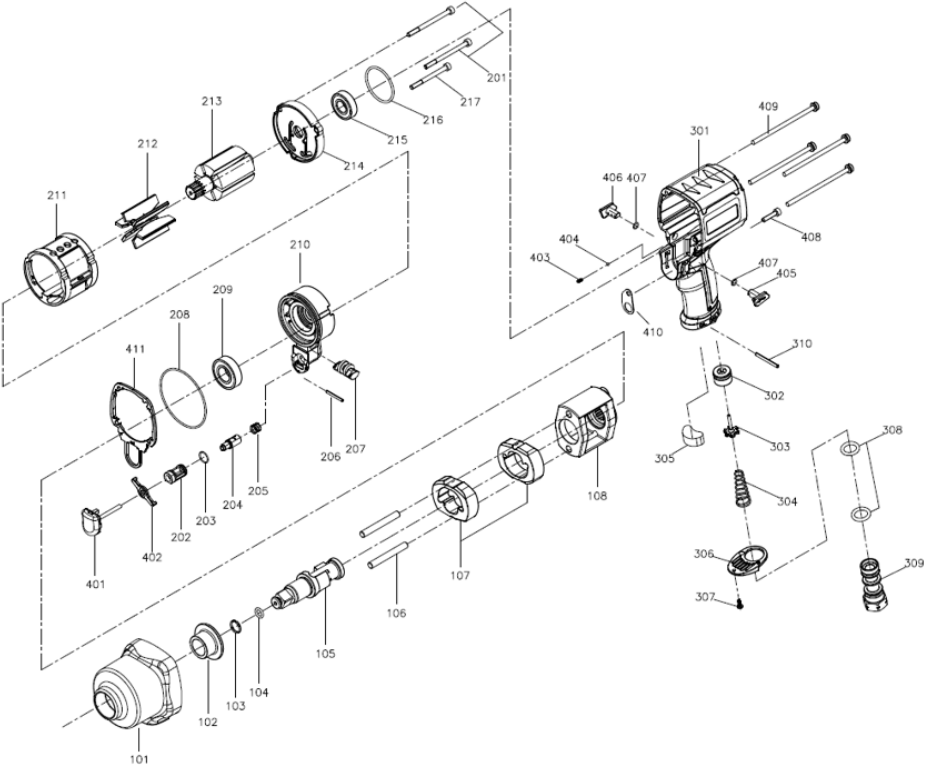

#505126, JAT-126, 1/2-inch Impact Wrench – exploded view

#505126, JAT-126, 1/2-inch Impact Wrench – parts list

#	Part No.	Description	Qty
101	JAT126-101	Hammer Case *	1
102	JAT126-102	Anvil Bushing *	1
103	JAT126-103	Socket Retainer *	1
104	JAT126-104	O-Ring 7x2 mm *	1
105	JAT126-105	Anvil 1/2 in. *	1
106	JAT126-106	Hammer Pin *	2
107	JAT126-107	Hammer *	2
108	JAT126-108	Hammer Frame *	1
201	JAT126-201	Screw M4x57	2
202	JAT125-202	Front End Plate Bushing *	1
203	JAT125-203	O-Ring 8x1 mm *	1
204	JAT125-204	Regulator Stem *	1
205	JAT125-205	Spring *	1
206	JAT125-206	Spring Pin 2.5x20L *	1
207	JAT126-207	Reverse Stem *	1
208	JAT126-208	O-Ring 54x1.5 mm *	1
209	BB-6002ZZ	Ball Bearing 6002ZZ *	1
210	JAT126-210	Front End Plate *	1
211	JAT126-211	Cylinder	1
212	JAT126-212	Rotor Vane	6
213	JAT126-213	Rotor	1
214	JAT126-214	Rear End Plate *	1
215	BB-6001ZZ	Ball Bearing 6001ZZ *	1
216	JAT126-216	O-Ring 33x2 mm *	1
217	JAT126-217	Screw M4x48	1
301	JAT126-301	Housing	1
302	JAT125-302	Valve Seat *	1
303	JAT125-303	Valve Stem *	1
304	JAT125-304	Spring *	1

#	Part No.	Description	Qty
305	JAT125-305	Muffler	1
306	JAT125-306	Exhaust Deflector	1
307	JAT102-09	Screw M3x8	1
308	JAT125-308	O-Ring 12x3 mm *	2
309	JAT125-309	Air Inlet NPT18 *	1
310	F012088	Spring Pin 3x30 mm *	1
401	JAT125-401	Trigger Assembly *	1
402	JAT125-402	Regulator Stem *	1
403	JAT125-403	Spring *	1
404	SB-2.5MM	Steel Ball 2.5 mm *	1
405	JAT126-405	Reverse Button *	1
406	JAT126-406	Forward Button *	1
407	JAT125-407	O-Ring 7.6x1 mm *	2
408	JAT125-408	Nyloc SHC Screw M4x18	1
409	JAT126-409	Screw M4x84	4
410	JAT126-410	Gasket	1
411	JAT126-411	Gasket	1
	JAT126-HCK	Hammer Case Kit - #101,102	
	JAT126-AA	Anvil Assembly - #103,104,105	
	JAT126-HK	Hammer Kit - #106(2),107(2),108	
	JAT126-FEPK	Front End Plate Kit - #202,203,204,205,206,208,209,210	
	JAT126-REPK	Rear End Plate Kit - #214,215,216	
	JAT125-AIK	Air Inlet Kit - #302,303,304,308(2),309,310	
	JAT126-TK	Trigger Kit - #207,401,402,403,404,405,406,407(2)	

* These parts are only provided in the larger kit or assembly.