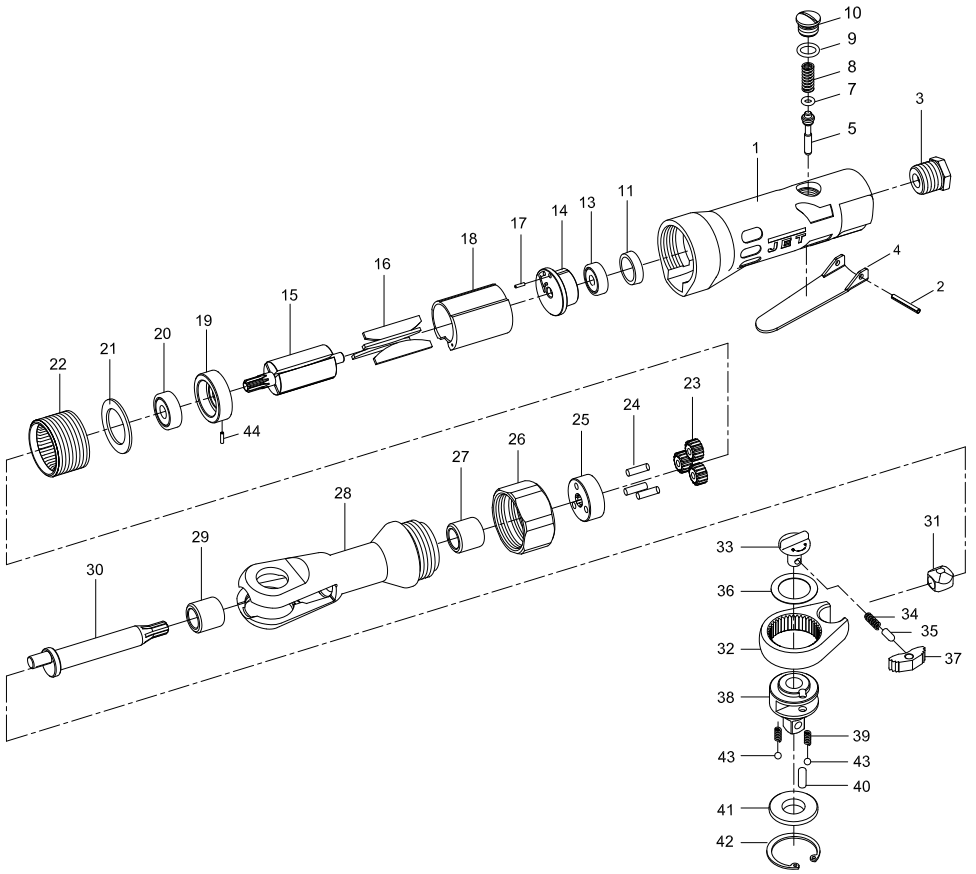

Pneumatic Ratchet Wrench

#505300, JAT-300

#505301, JAT-301

#505302, JAT-302

JAT-301 shown

Operation & Parts Manual

M-505300

Edition 3

11/2018

Stock No.:
Serial No.:
Purchased from:
Date purchased:

JET
427 New Sanford Road
LaVergne, TN 37086
Ph.: 800-274-6848
www.jettools.com

Copyright © 2015 JET

#505302, JAT-302, 1/2-inch Ratchet Wrench – exploded view

#505302, JAT-302, 1/2-inch Ratchet Wrench – parts list

Index	Part No.	Description	Qty
1	JAT301-01	Housing	1
2	SM-30102	Spring pin 3x24L	1
3	SM-30103	Air inlet	1
4	SM-30104	Throttle lever	1
5	SM-30105	Throttle valve	1
7	SM-30107	O-Ring P4	1
8	SM-30108	Spring	1
9	SM-30109	O-Ring P9	1
10	SM-30110	Valve plug	1
11	SM-30111	End plate cap	1
13	BB-626ZZ	Ball bearing 626ZZ	1
14	SM-30114	Rear end plate	1
15	SM-30115	Rotor	1
16	SM-30116	Rotor vane	4
17	SM-30117	Pin 1.5x6	1
18	SM-30118	Cylinder	1
19	SM-30119	Front end plate	1
20	BB-608ZZ	Ball bearing 608ZZ	1
21	SM-30121	Washer	1
22	SM-30122	Ring gear	1
23	SM-30123	Planet gear	3

Index	Part No.	Description	Qty
24	30124	Pin 4x13.8	3
25	SM-30125	Planet gear carrier	1
26	SM-30126	Clamp nut	1
27	SM-30127	Bushing	1
28	SM-30128	Ratchet housing	1
29	SM-30129	Bushing	1
30	SM-30130	Crank shaft	1
31	SM-30131	Drive bushing	1
32	SM-30132	Yoke	1
33	SM-30133	Direction switch	1
34	SM-30134	Spring	1
35	SM-30135	Spring cap	1
36	SM-30136	Washer	1
37	SM-30137	Ratchet pawl	1
38	SM-30138A	Ratchet anvil 1/2in.	1
39	SM-30139	Spring	2
40	SM-30140	Pin 4.5x12.7	1
41	SM-30141A	Thrust washer	1
42	SM-30142	Retainer ring RTW-31.5	1
43	SB-5/32	Steel ball 5/32in.	2
44	JAT301-44	Pin 2x6	1