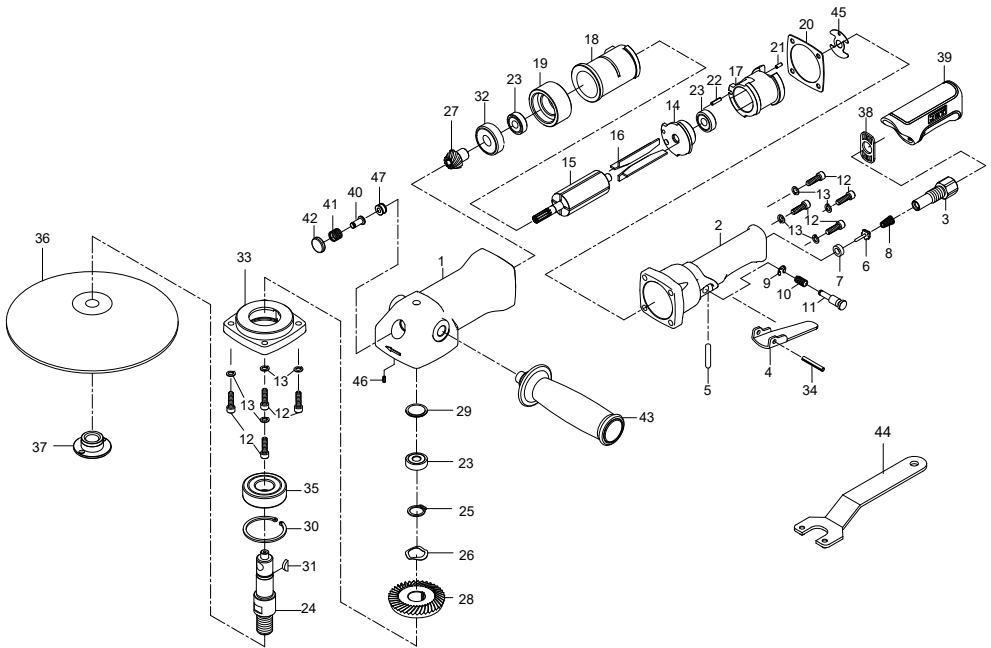

Pneumatic 7in. Angle Sander

#505740, JAT-740

Operation & Parts Manual

M-505740

Edition 3

11/2018

Stock No.:
Serial No.:
Purchased from:
Date purchased:

JET
427 New Sanford Road
LaVergne, TN 37086
Ph.: 800-274-6848
www.jettools.com

Copyright © 2015 JET

#505740, JAT-740, 7in. Angle Sander – exploded view

#505740, JAT-740, 7in. Angle Sander – parts list

Index	Part No.	Description	Qty
1	JAT741-01	Motor housing	1
2	JAT741-02	Valve housing	1
3	JAT741-03	Air inlet	1
4	JAT452-04	Throttle lever	1
5	JAT741-05	Valve pin	1
6	JAT741-06	Valve	1
7	JAT741-07	Valve seat	1
8	JAT741-08	Spring	1
9	JAT741-09	E-Ring ETW-4	1
10	JAT741-10	Spring	1
11	JAT741-11	Throttle lock	1
12	JAT741-12	Screw M5x22L	8
13	TS-2361051	Spring washer M5	8
14	JAT741-14	End plate	1
15	JAT740-15	Rotor	1
16	JAT450-16	Rotor vane	4
17	JAT741-17	Exhaust deflector	1
18	JAT741-18	Cylinder	1
19	JAT741-19	Front end plate	1
20	JAT741-20	Gasket	1
21	JAT741-21	Spring pin 3x6L	1
22	40317-13	Spring pin 3x12L	1
23	BB-608ZZ	Ball bearing 608ZZ	3
24	JAT741-24	Spindle 5/8-11	1

Index	Part No.	Description	Qty
25	JAT741-25	Retaining ring STW-16	1
26	JAT741-26	Wave washer WW-16	1
27	JAT740-27	Pinion gear	1
28	JAT740-28	Bevel gear	1
29	JAT740-29	Spacer	1
30	JAT741-30	Retaining ring RTW-40	1
31	JAT450-34	Key 3x13	1
32	BB-6201Z	Ball bearing 6201Z	1
33	JAT740-33	Spindle cap	1
34	JAT741-34	Spring pin 4x25L	1
35	JAT741-35	Ball bearing 6203ZZ	1
36	JAT741-36	Backing disc 5/8-11	1
37	JAT741-37	Disc nut 5/8-11	1
38	JAT741-38	Exhaust diffuser	1
39	JAT741-39	Rubber grip	1
40	JAT741-40	Shaft	1
41	JAT741-41	Spring	1
42	JAT741-42	Spindle lock button	1
43	JAT450-54	Dead handle	1
44	JAT741-44	Pin wrench	1
45	JAT741-46	Motor gasket	1
46	JAT741-47	Set screw M4x4L	1
47	JAT740-48	Bushing	1

JAT740-RPK, Repair Kit, contains 7,8,16(4),20

JAT740-RBK, Repair Kit, contains 24,27,28,32