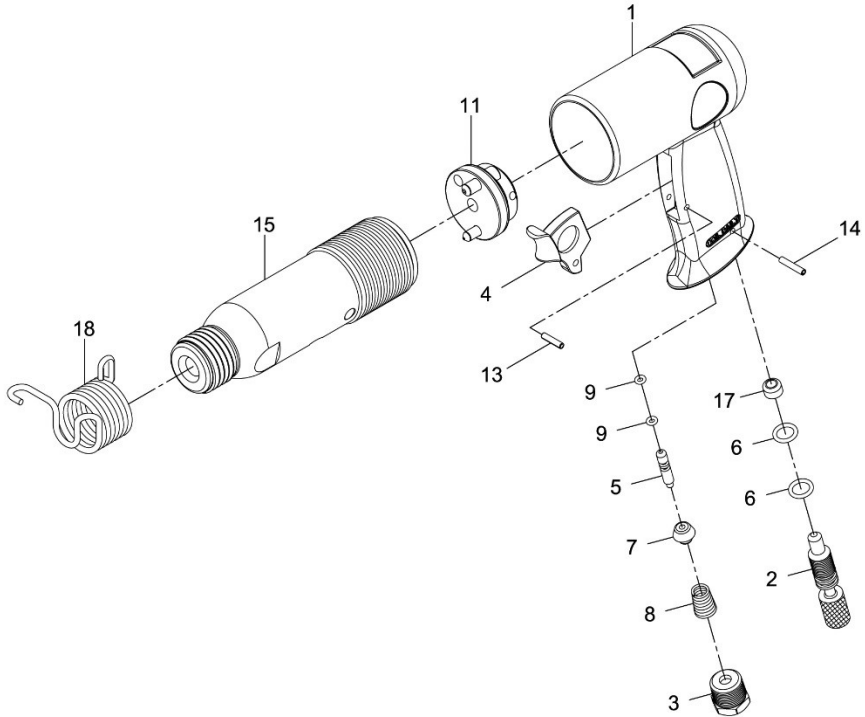

11/2018

Stock No.:
Serial No.:
Purchased from:
Date purchased:

JET
427 New Sanford Road
LaVergne, TN 37086
Ph.: 800-274-6848
www.jettools.com

Copyright © 2015 JET

#505901, JAT-901 Pneumatic Hammer – parts breakdown

Index	Part No.	Description	Qty
1	JAT901-01	Housing	1
2	AH-18	Regulator	1
3	AH-4	Hose adaptor	1
4	AH-8	Trigger	1
5	AH-6X	Throttle valve stem 30.6mm	1
6	AH-17	O-Ring 7.8x1.9	2
7	AH-9	Steel ball seat	1
8	AH-5	Throttle spring	1

Index	Part No.	Description	Qty
9	AH-7	O-Ring 2x1.5	2
11	AH-10A	Valve assembly	1
13	AH-2X	Pin (for trigger) 3x14	1
14	AH-3X	Pin (for regulator) 3x16	1
15	AH-15-2A	Cylinder assembly (incl. piston)	1
17	AH-19	Valve seat	1
18	J0101S	Quick change spring retainer	1
	JSG-1304	Set of 4 chisels	1