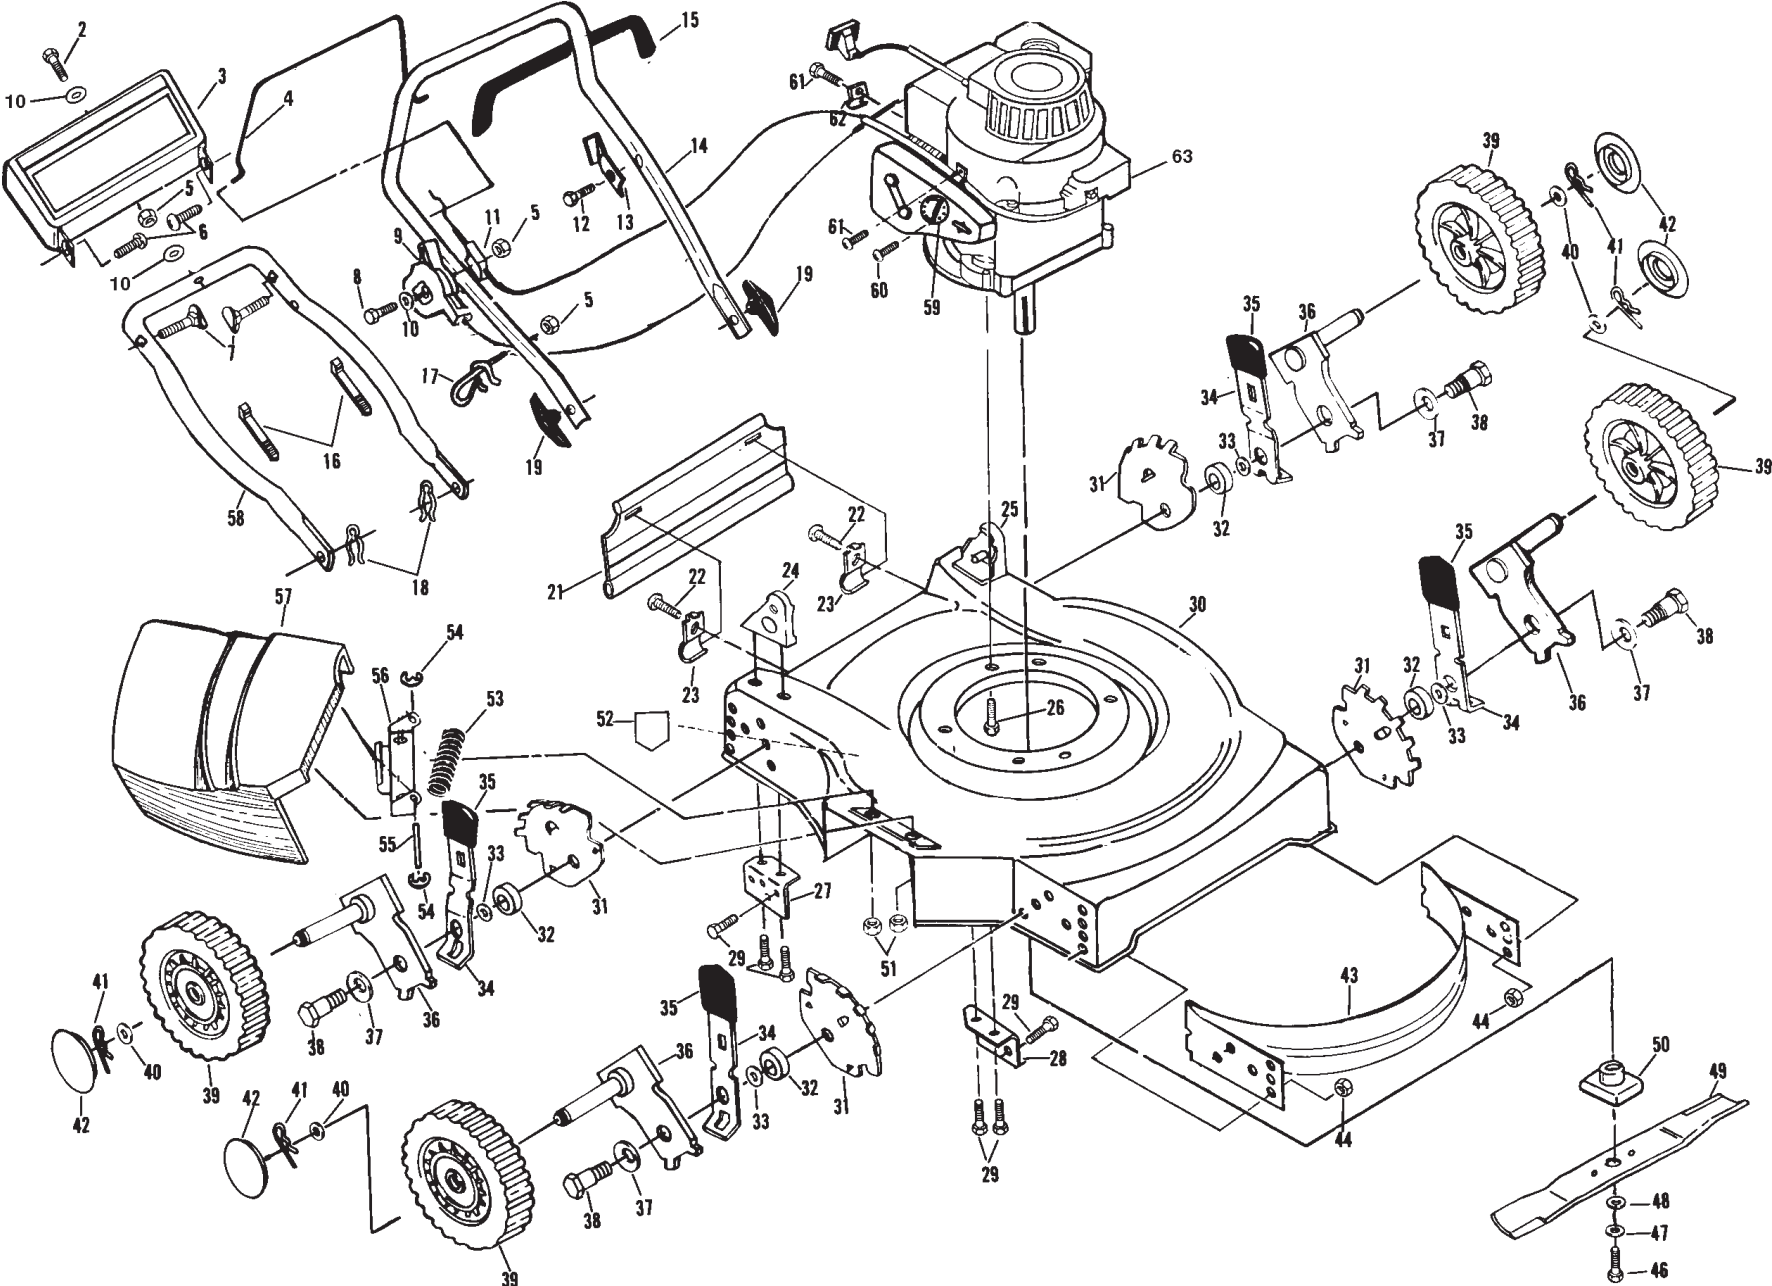

REPAIR PARTS

20" ROTARY LAWN MOWER - - MODEL NO. 51d, PRODUCT NO. 954 05 26-01