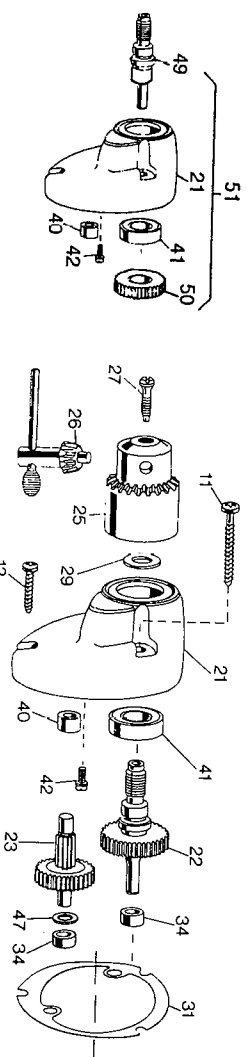

800
801

Parts List for 5111 Type 100

Item Number	Part Number	Description	Qty Required
1	000000-00	No Longer Available	1
2	000000-00	No Longer Available	1
3	143803-00	BRUSH & LEAD	2
4	445860-00	SPRING,BRUSH	2
5	449899-05	RING,BRUSH	1
7	286196-00	SWITCH	1
8	36480-98	CORD/10FT./18-3	1
9	330003-04	BEARING,BALL	1
10	330003-04	BEARING,BALL	2
11	330019-16	SCREW	2
12	330019-13	SCREW,M4X19	3
13	330005-01	PROTECTOR,CORD	1
14	000000-00	No Longer Available	1
15	445217-02	SLEEVE	1
16	447866-00	BAFFLE,FAN	1
17	448269-00	SCREW	2
18	234900-02	PLUG 120V 2WIRE	1
20	000000-00	No Longer Available	1
21	000000-00	No Longer Available	1
22	000000-00	No Longer Available	1
22	000000-00	No Longer Available	1
23	000000-00	No Longer Available	1
25	23229-00	CHUCK & KEY	1
26	330034-03	CHUCK KEY	1
27	448847-01	L.H. SCREW	1
29	450819-00	WASHER	1
31	386422-00	GASKET	1

Parts List for 5111 Type 100

Item Number	Part Number	Description	Qty Required
32	000000-00	No Longer Available	2
33	000000-00	No Longer Available	1
34	093128-00	NEEDLE BEARING	2
35	464231-00	CASE,FIELD	1
36	449192-00	TERMINAL	3
38	000000-00	No Longer Available	2
39	000000-00	No Longer Available	1
40	330004-00	BEARING,NEEDLE	1
41	330003-09	BEARING,BALL	1
42	052819-00	SCREW	1
43	000000-00	No Longer Available	1
44	000000-00	No Longer Available	4
45	000000-00	No Longer Available	1
46	32114-01	CONNECTOR	1
47	096498-00	WASHER	1
48	023813-00	WASHER	1
49	000000-00	No Longer Available	1
50	000000-00	No Longer Available	1
51	000000-00	No Longer Available	1
80	065288-01	CH KEY HOLDER	1
800	429698-00	GREASE:4 LB CAN	1
801	790206-00	GREASE, 6 OZ.	1