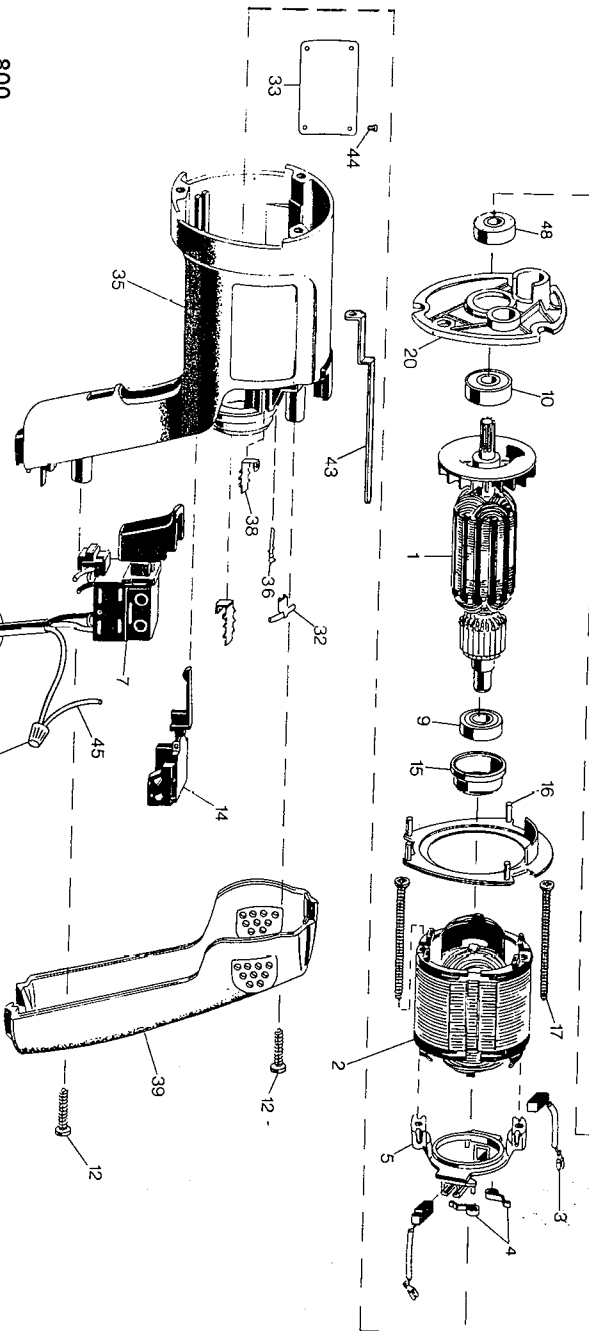

800
801

Parts List for 5111 Type 100

Item Number	Part Number	Description	Qty Required
1	000000-00	No Longer Available	1
2	000000-00	No Longer Available	1
3	143803-00	BRUSH & LEAD	2
4	445860-00	SPRING,BRUSH	2
5	449899-05	RING,BRUSH	1
7	286196-00	SWITCH	1
8	36480-98	CORD/10FT./18-3	1
9	330003-04	BEARING,BALL	1
10	330003-04	BEARING,BALL	2
11	330019-16	SCREW	2
12	330019-13	SCREW,M4X19	3
13	330005-01	PROTECTOR,CORD	1
14	000000-00	No Longer Available	1
15	445217-02	SLEEVE	1
16	447866-00	BAFFLE,FAN	1
17	448269-00	SCREW	2
18	234900-02	PLUG 120V 2WIRE	1
20	000000-00	No Longer Available	1
21	000000-00	No Longer Available	1
22	000000-00	No Longer Available	1
22	000000-00	No Longer Available	1
23	000000-00	No Longer Available	1
25	23229-00	CHUCK & KEY	1
26	330034-03	CHUCK KEY	1
27	448847-01	L.H. SCREW	1
29	450819-00	WASHER	1
31	386422-00	GASKET	1

Parts List for 5111 Type 100

Item Number	Part Number	Description	Qty Required
32	000000-00	No Longer Available	2
33	000000-00	No Longer Available	1
34	093128-00	NEEDLE BEARING	2
35	464231-00	CASE,FIELD	1
36	449192-00	TERMINAL	3
38	000000-00	No Longer Available	2
39	000000-00	No Longer Available	1
40	330004-00	BEARING,NEEDLE	1
41	330003-09	BEARING,BALL	1
42	052819-00	SCREW	1
43	000000-00	No Longer Available	1
44	000000-00	No Longer Available	4
45	000000-00	No Longer Available	1
46	32114-01	CONNECTOR	1
47	096498-00	WASHER	1
48	023813-00	WASHER	1
49	000000-00	No Longer Available	1
50	000000-00	No Longer Available	1
51	000000-00	No Longer Available	1
80	065288-01	CH KEY HOLDER	1
800	429698-00	GREASE:4 LB CAN	1
801	790206-00	GREASE, 6 OZ.	1