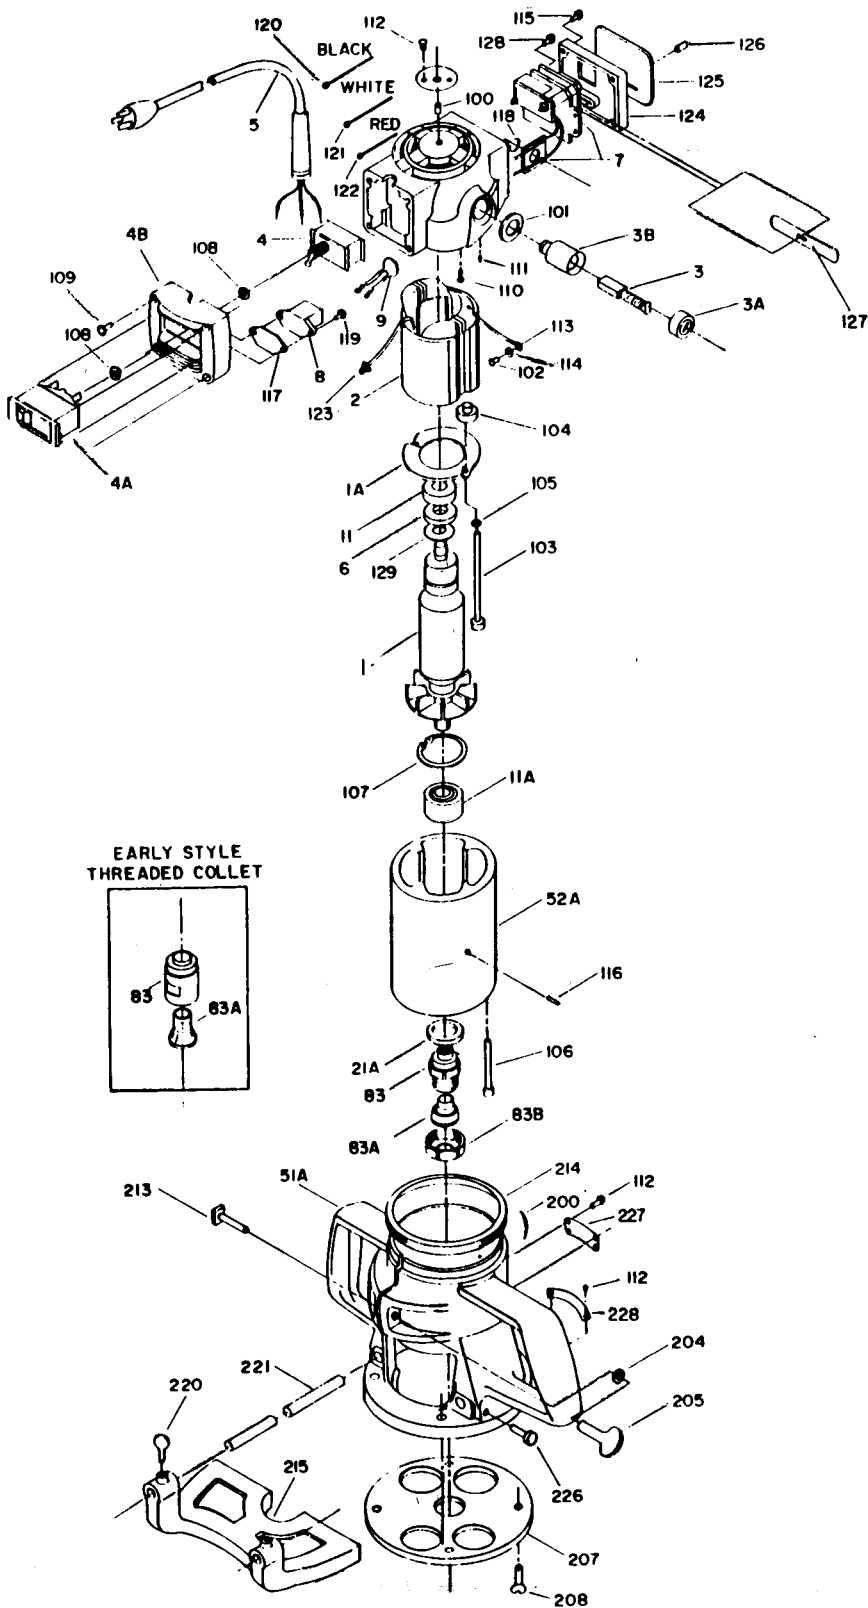

PORTER-CABLE SPEEDTRONIC™ ROUTER

WARNING! Electrical repairs should only be attempted by trained repairmen. Contact the nearest Porter-Cable Service Center or other competent repair center.

5181
5182

Parts List for 5182 Type 1

Item Number	Part Number	Description	Qty Required
1	851672	FAN	1
1	695080	ARMATURE	1
1	000000-00	No Longer Available	1
2	695079	FIELD	1
3	695414	BRUSH & SPRING	2
3	851403	CAP	1
3	000000-00	No Longer Available	1
4	876771	SWITCH	1
4	000000-00	No Longer Available	1
5	695669	CORD	1
6	694582	MAGNETIC DISC	1
7	000000-00	No Longer Available	1
8	000000-00	No Longer Available	1
9	000000-00	No Longer Available	1
11	330003-75	BEARING, BALL	3
11	855260	BEARING	3
21	854626	SEAL	1
51	694440	BASE CASTING	1
52	000000-00	No Longer Available	1
52	851483	HSG ASSY	1
83	A22709	OPEN-END WRENCH	1
83	42950	1/2 INCH COLLET ASSY	1
83	872895	CHUCK	1
83	698800	1/2 COLLET	1
83	698800	1/2 COLLET	1
83	698800	1/2 COLLET	1
83	698800	1/2 COLLET	1