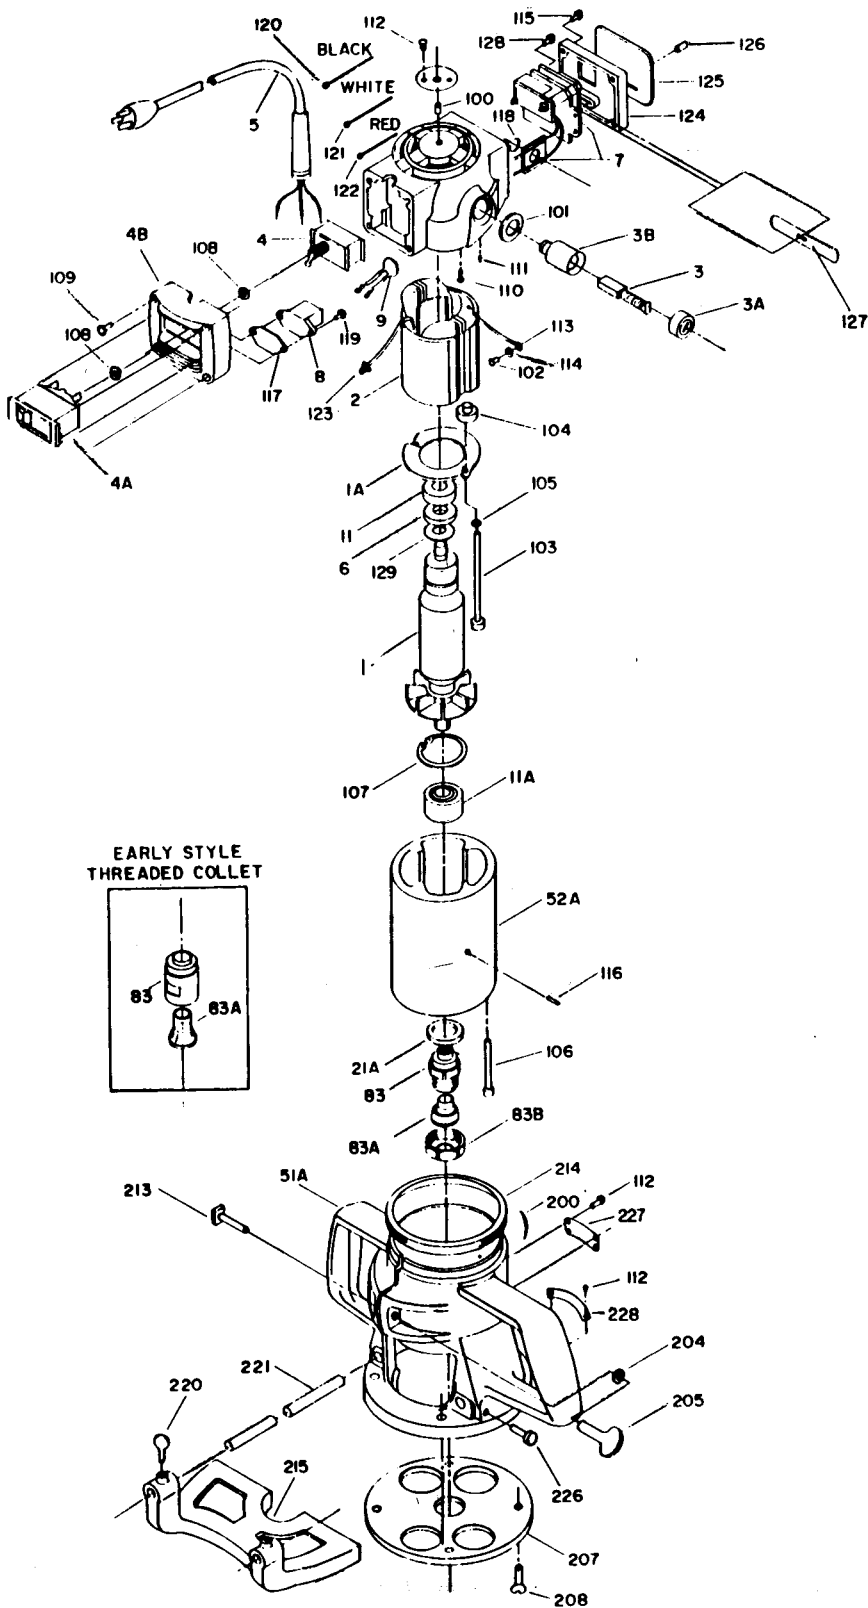

PORTER-CABLE SPEEDTRONIC™ ROUTER

WARNING! Electrical repairs should only be attempted by trained repairmen. Contact the nearest Porter-Cable Service Center or other competent repair center.

5181
5182

Parts List for 5182 Type 2

Item Number	Part Number	Description	Qty Required
1	851672	FAN	1
1	695080	ARMATURE	1
1	000000-00	No Longer Available	1
2	695079	FIELD	1
3	695414	BRUSH & SPRING	2
3	851403	CAP	1
3	000000-00	No Longer Available	1
4	876771	SWITCH	1
4	000000-00	No Longer Available	1
5	695669	CORD	1
6	694582	MAGNETIC DISC	1
7	000000-00	No Longer Available	1
8	000000-00	No Longer Available	1
9	000000-00	No Longer Available	1
11	330003-75	BEARING, BALL	3
11	855260	BEARING	3
21	854626	SEAL	1
51	694440	BASE CASTING	1
52	000000-00	No Longer Available	1
52	851483	HSG ASSY	1
83	42950	1/2 INCH COLLET ASSY	1
83	A22709	OPEN-END WRENCH	1
83	872895	CHUCK	1
83	698800	1/2 COLLET	1
83	698800	1/2 COLLET	1
83	698800	1/2 COLLET	1
83	698800	1/2 COLLET	1