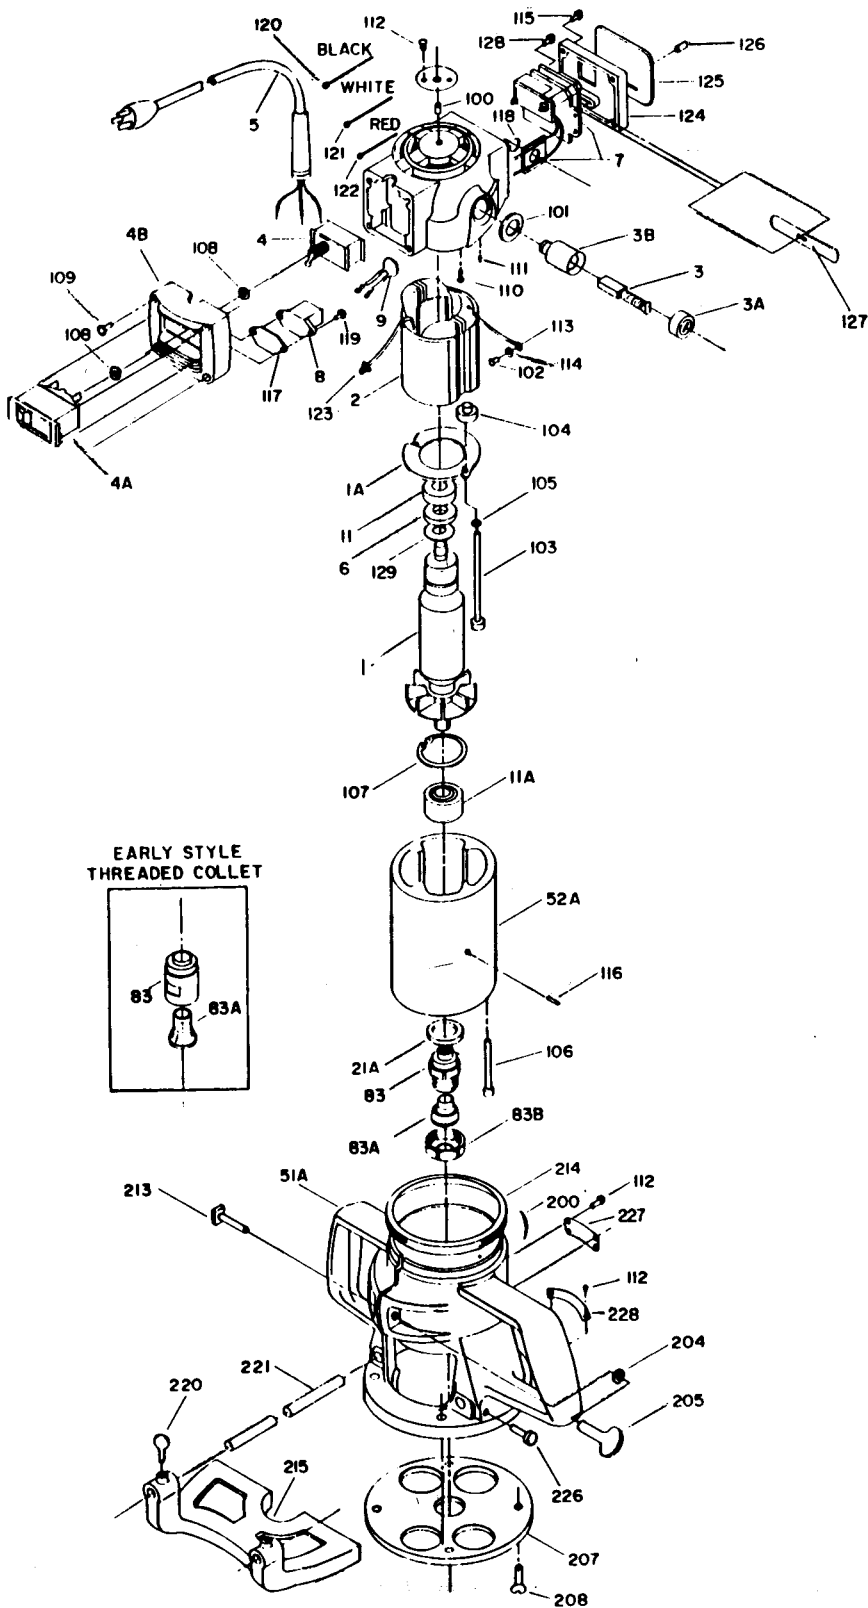

PORTER-CABLE SPEEDTRONIC™ ROUTER

WARNING! Electrical repairs should only be attempted by trained repairmen. Contact the nearest Porter-Cable Service Center or other competent repair center.

5181
5182

Parts List for 5182 Type 4

Item Number	Part Number	Description	Qty Required
1	875931	FAN	1
1	873599	ARMATURE	1
1	000000-00	No Longer Available	1
2	698347	FIELD	1
3	695414	BRUSH & SPRING	2
3	851403	CAP	1
3	000000-00	No Longer Available	1
4	874114	CIRCUIT BRKR/SWITCH	1
4	697988	SWITCH COVER	1
5	695669	CORD	1
6	694582	MAGNETIC DISC	1
7	000000-00	No Longer Available	1
8	000000-00	No Longer Available	1
11	330003-75	BEARING, BALL	3
11	146555-01	BEARING, BALL	3
51	694440	BASE CASTING	1
52	698349	MOTOR CAP ASSY	1
52	873600	CASE & PIN ASSEM	1
83	A22709	OPEN-END WRENCH	1
83	42950	1/2 INCH COLLET ASSY	1
83	872895	CHUCK	1
83	698807	CHUCK	1
83	000000-00	No Longer Available	1
83	875893	COLLET NUT	1
100	859069	PLUG	1
101	853518	WASHER	10
102	844107	SCREW	10