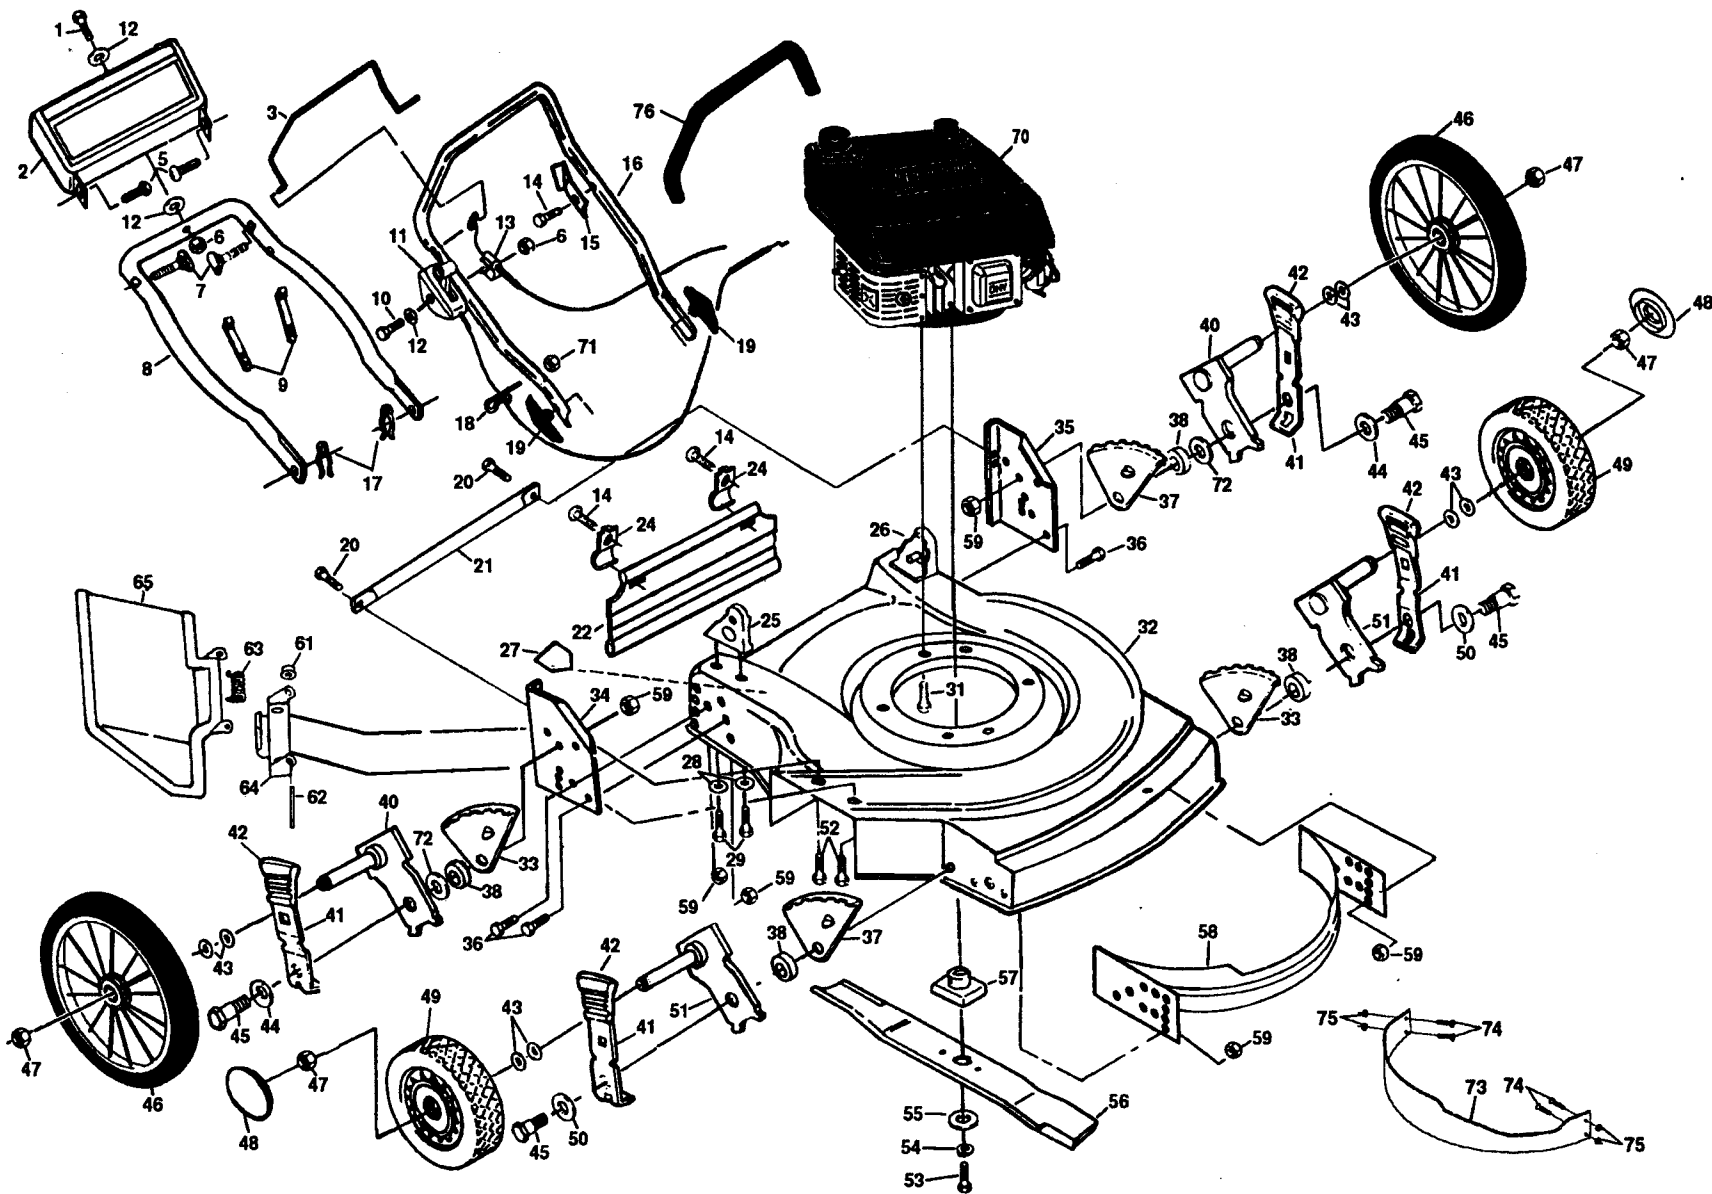

# REPAIR PARTS

22" ROTARY LAWN MOWER - - MODEL NO. 56c (H56CA), PRODUCT NO. 954 06 52-01