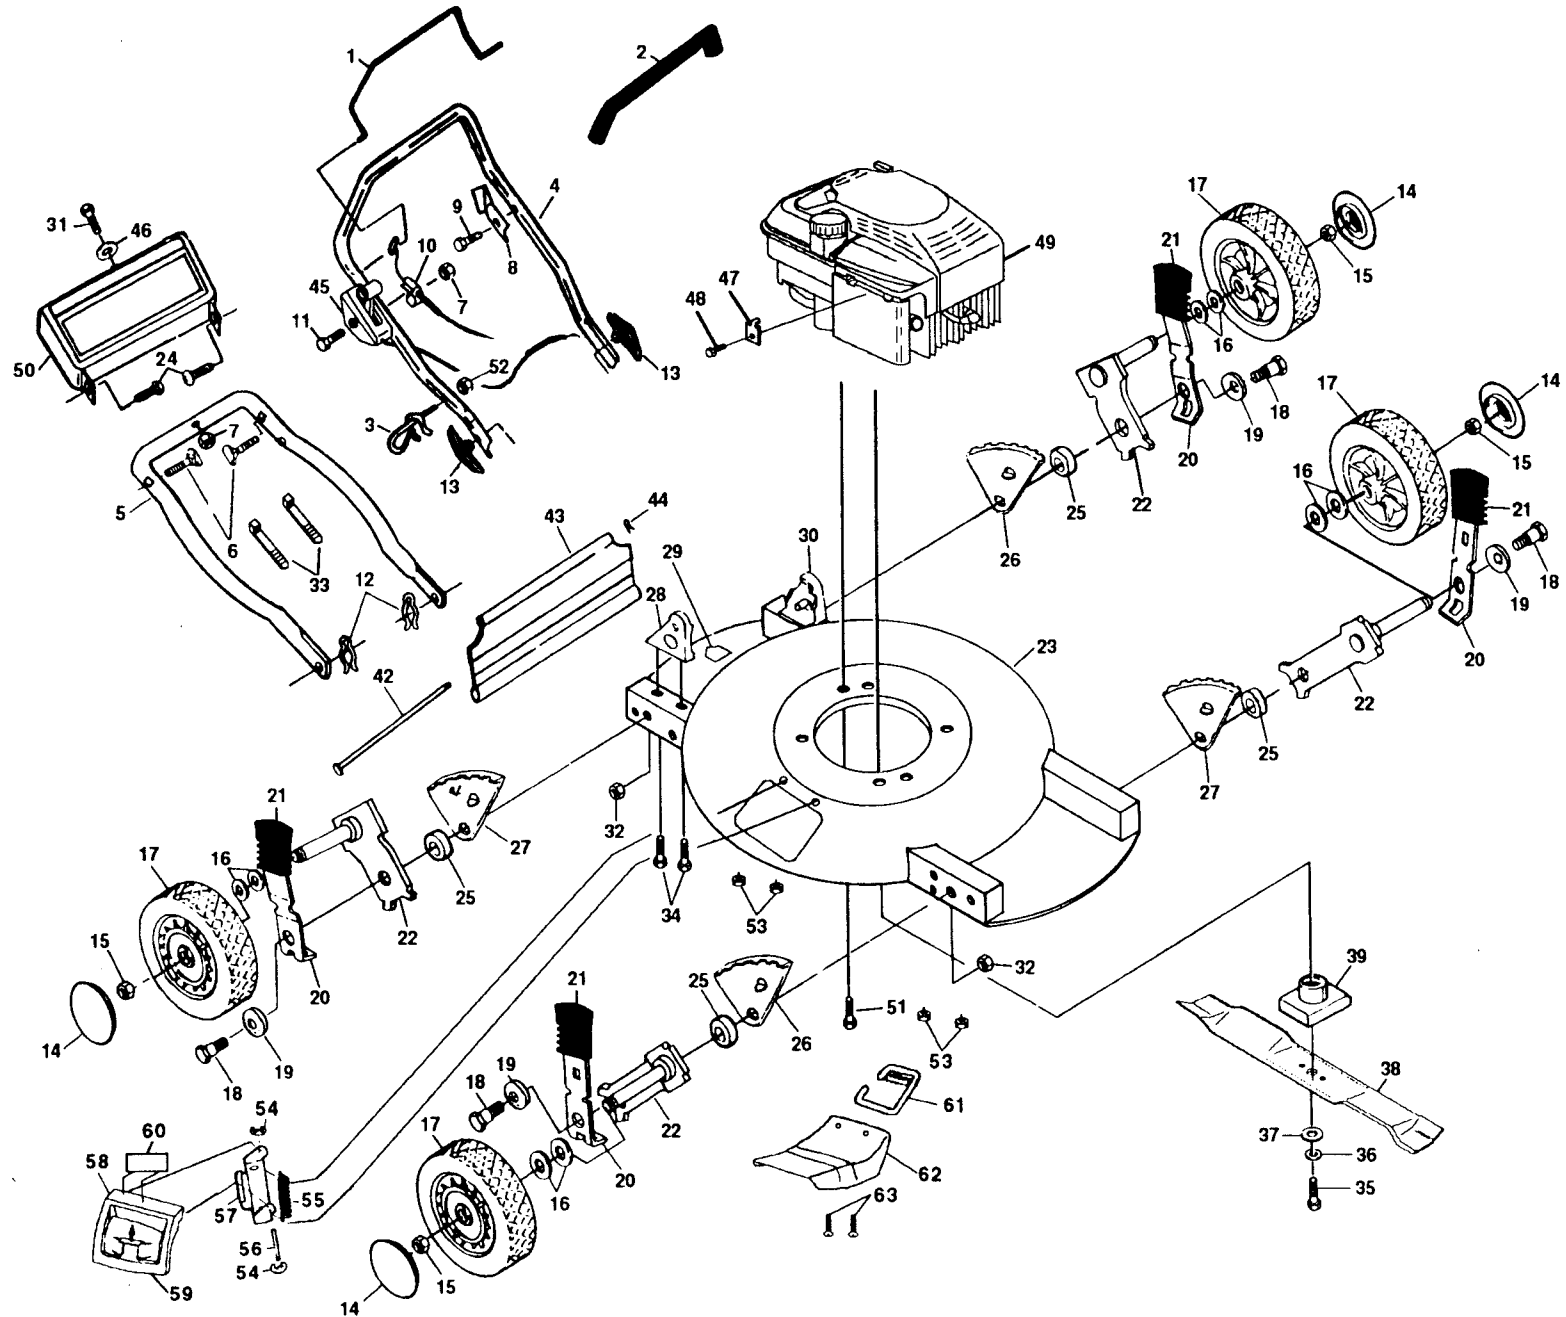

REPAIR PARTS

ROTARY LAWN MOWER -- MODEL NO. 51md (H51mdb) PRODUCT NO. 954 07 19-01

REPAIR PARTS

ROTARY LAWN MOWER - - MODEL NO. 51md (H51mdb) PRODUCT NO. 954 07 19-01

KEY NO.	PART NO.	DESCRIPTION	KEY NO.	PART NO.	DESCRIPTION
1	532850735	Control Bar	34	532055187	Thread Cutting Screw 5/16-18 x 3/4
2	532850724	Handle Grip	35	532851084	Hex Head Screw 3/8-24 x 1-3/8
3	532132001	Rope Guide	36	532850263	Helical Lockwasher 3/8
4	532125295	Upper Handle	37	532851074	Hardened Washer
5	532125293	Lower Handle	38	532145106	20" Blade
6	532131959	Handle Bolt 5/16-18 x 1-3/4	39	532851514	Blade Adapter
7	532063601	Locknut 1/4-20	42	532751649	Deflector Rod
8	532125162	Up-Stop Bracket	43	532140544	Rear Deflector
9	532750097	Hex Washer Head Screw #10-24 x 1/2	44	532700279	Retainer Clip
10	532130861	Engine Zone Control Cable	45	532700417	Throttle Control
11	532144929	Hex Washer Head Screw 1/4-20 x 2.12	46	532085723	Washer
12	532051793	Hairpin Cotter	47	532213146	* Cable Clamp
13	532136376	Handle Knob	48	532083816	Thread Rolling Screw #10-32 x 5/8
14	532850845	Hubcap	49	-----	* Engine - Briggs & Stratton - Model No. 128802
15	532083923	Hex Locknut 3/8-16	50	532800547	Trim Plate
16	532057143	Washer	51	532850998	Hex Head Screw, Self Tap. 3/8 - 16 x 1.1
17	532800333	Wheel & Tire Assembly	52	873510400	Keps Locknut 1/4-20
18	532142748	Shoulder Bolt	53	532063601	Locknut
19	532062335	Belleville Washer	54	812000014	External E-Ring
20	532125066	Selector Spring	55	532087589	Torsion Spring
21	532701037	Selector Knob	56	532087590	Hinge Rod
22	532125061	Axle Arm Assembly	57	532130737	Housing Assembly Bracket
23	532141934	Lawn Mower Housing (Includes Key No. 29)	58	532140862	Mulcher Door
24	532036953	Screw	59	532140864	Door Latch
25	532084920	Spacer	60	532140648	Decal
26	532800370	Wheel Adjusting Bracket (R.F./L.R.)	61	532751399	Chute Mounting Bracket
27	532800368	Wheel Adjusting Bracket (L.F./R.R.)	62	532752118	Mulcher Deflector
28	532140465	Handle Bracket Assembly (Right)	63	874180410	Truss Head Screw
29	532107339	Danger Decal	--	532146461	Owner's Manual (English/French)
30	532140466	Handle Bracket Assembly (Left)	--	532800569	Decal (Engine)
31	532085436	Screw	--	532142184	Decal (Housing)
32	532751592	Locknut 3/8-16	--	532850788	Trim Plate Decal
33	532066426	Wire Tie			