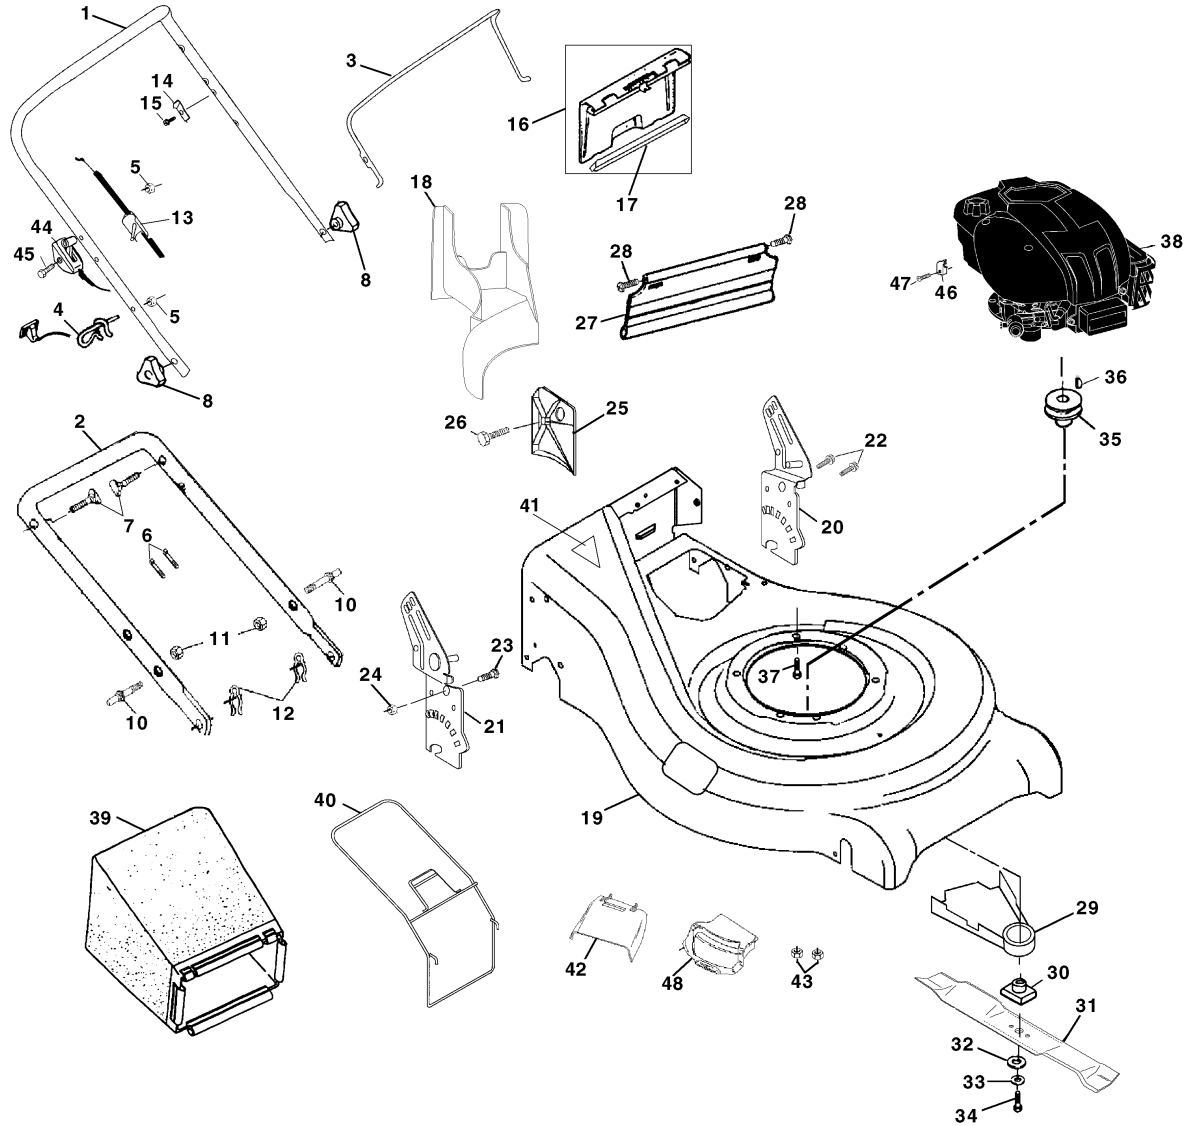

REPAIR PARTS

ROTARY LAWN MOWER MODEL NUMBER 530RS (954140072C)

REPAIR PARTS

ROTARY LAWN MOWER MODEL NUMBER 530RS (954140072C)

KEY NO.	PART NO	DESCRIPTION	KEY NO.	PART NO	DESCRIPTION
1	532169369	Handle, Upper Dlx Comf.	28	532088652	Screw, Hinge 1/4-20 x 1.25
2	532164556	Handle, Lower	29	532134612	Shield, Debris Modified
3	532131036	Bail, Cont. Wire Dlx Comf. Blk	30	532851514	Adapter, Blade w/key Longer
4	532132001	Guide, Rope, Side	31	532159267	Blade, 21"
5	532063601	Nut, Hex Lockwasher 1/4-20	32	532851074	Washer, Hardened
6	532066426	Wire, Tie	33	532850263	Lockwasher, Helical Spring 3/8
7	532131959	Bolt, Handle 5/16-18 x 1.75	34	532851084	Screw, Hex Head 3/8-24 x 1.38
8	532087692	Knob, Handle	35	532084596	Pulley, Engine
10	532161551	Bolt, Sq. Neck	36	532087677	Key, Hi Pro
11	873990500	Nut, Hex Lockwasher Ins. 5/16-18 UNC	37	532150406	Bolt, Engine
12	532051793	Cotter, Hairpin	38	-----	Engine Briggs & Stratton Model 121602
13	532133107	Cable			Order parts from engine manufacturer
14	532125162	Bracket, Upstop	39	532169111	Grass Catcher Bag
15	532083816	Screw, Hex Washer Head Tapping 10-2	40	532161358	Grass Catcher Frame
16	532162085	Kit, Door Rear	41	532107339	Danger Decal
17	532161548	Seal, Door	42	532166028	Deflector
18	532165261	Plug, Mulcher	43	532063601	Nut
19	532169189	Kit, Housing	44	532168246	Throttle Control
20	532164548	Handle, Bracket Asm. Left	45	532144929	Screw
21	532169306	Handle, Bracket Asm. Right	46	532111190	Cable Clamp
22	532150078	Screw, Hex Wshd	47	532083816	Screw
23	532163183	Bolt, Hex Head 5/16-18 x 5/8	48	532166885	Mulcher Door
24	532063124	Nut, Hex Lock Wshr 5/16-18	--	532162300	Warning Decal(Not Shown)
25	532161333	Baffle, Side	--	532169940	Owner's Manual
26	532163409	Screw 12 x 5/8			
27	532161550	Skirt			