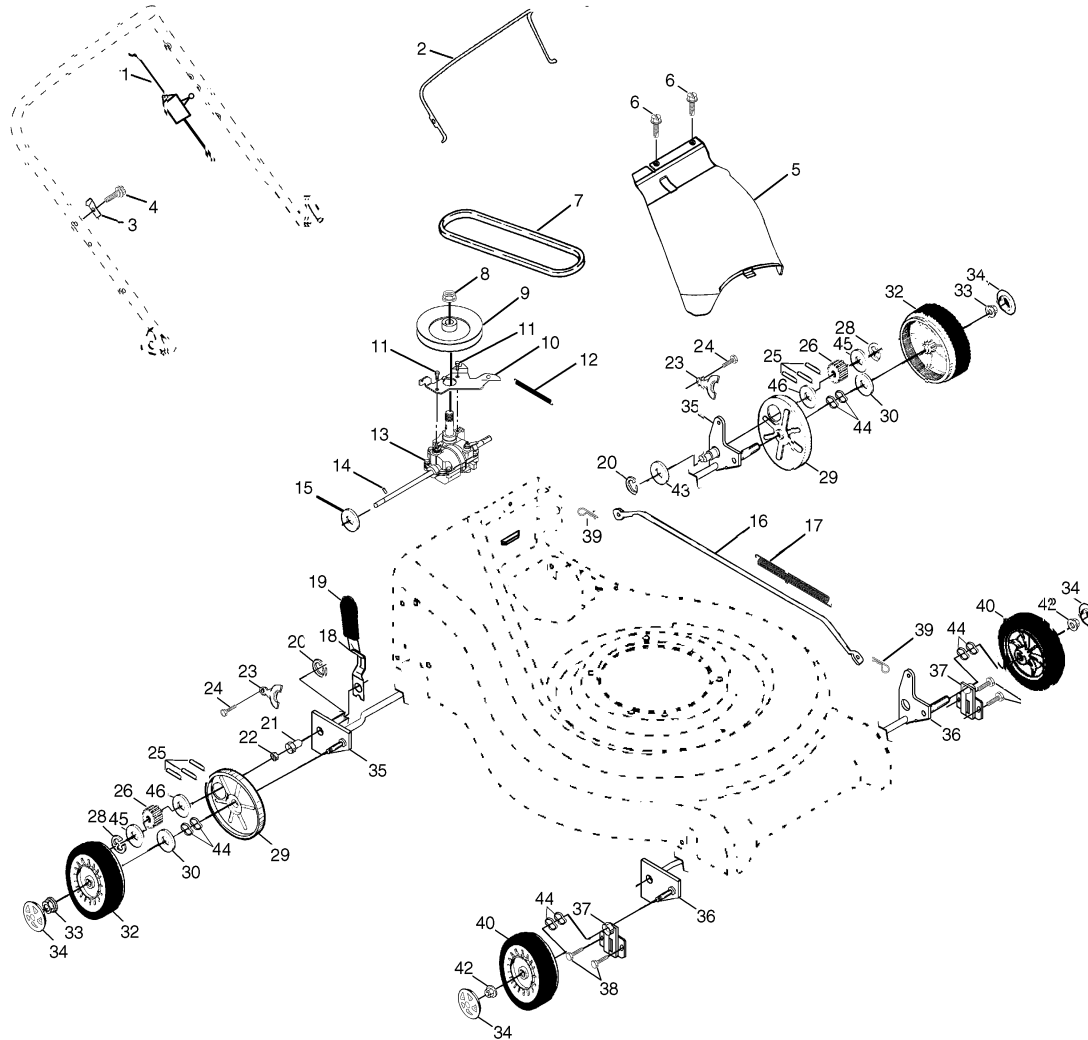

REPAIR PARTS

ROTARY LAWN MOWER MODEL NUMBER 530RS (954140072C)

REPAIR PARTS

ROTARY LAWN MOWER MODEL NUMBER 530RS (954140072C)

21

KEY NO.	PART NO	DESCRIPTION	KEY NO.	PART NO	DESCRIPTION
1	532161587	Cable Drive	21	532163365	Bearing Support
2	532161473	Bail Control Drive	22	532169911	Bearing Ball
3	532164557	Bracket, Downstop	23	532164555	Retainer Drive Asm. Stmp.
4	532083816	Screw Hex Wash Head Tapping 10-2	24	532057808	Screw Hex Head Tapping 1/4-20 x .75
5	532161537	Cover Drive	25	532166453	Drive Pawl
6	532750634	Screw Thdrol 10-25 x .50	26	532166450	Pinion, Drive RH
7	532160816	V-Belt	28	812000058	E-Ring 7/16
8	532132010	Nut Lock Flanged 3/8-16 Zinc	29	532088080	Cover, Dust Wheel
9	532163939	Pulley Driven	30	532067725	Washer 1/2 x 1-1/2 x .134
10	532164553	Belt Keeper	32	532155171	Wheel 9 x 2
11	817541011	Screw Hex Wash Head 10-24 X .668	33	532083923	Nut Hex Flange Lock
12	532075192	Spring	34	532157008	Hubcap
13	532169611	Transmission Asm.	35	532164552	Shaft Asm. Rear
14	532145354	Pin Spring Thrust	36	532164550	Shaft Asm. Front
15	532057079	Washer Hardened	37	532161463	Retainer Front Shaft
16	532161584	Rod Connecting	38	532163409	Screw 12 x 5/8
17	532161602	Spring Extension	39	532700279	Clip Retainer
18	532164554	Spring Selector	40	532750550	Wheel 8 x 2
19	532161961	Knob Selector Spring	42	532083923	Nut, Hex Flange Lock 3/8-16
20	812000022	E-Ring 7/8	43	819572216	Washer
			44	532057143	Wave Washer
			45	532052160	Washer
			46	532062335	Washer