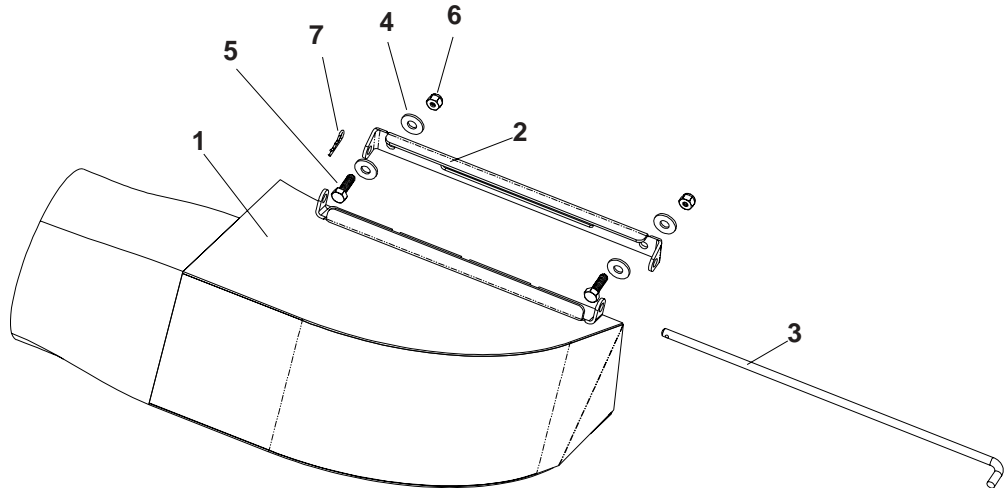

# Replacement Parts

540200671 Boot for Gen II  
 540200818 Boot for Gen I  
 540200941 Boot for Gen II - 72" Deck

ITEM	PART NO.	QTY	DESCRIPTION
1	539200833	1	Boot - Gen I
	539200664	1	Boot - Gen II & Gen II - 72" deck
2	539080652	1	Deck bracket
3	539093814	1	Boot rod, 14"
4	539099046	4	Washer, 5/16
5	539099077	2	Bolt, 5/16-18 x 1
6	539099079	2	Nut, 5/16-18, nylock
7	539099082	1	Cotter pin, #13