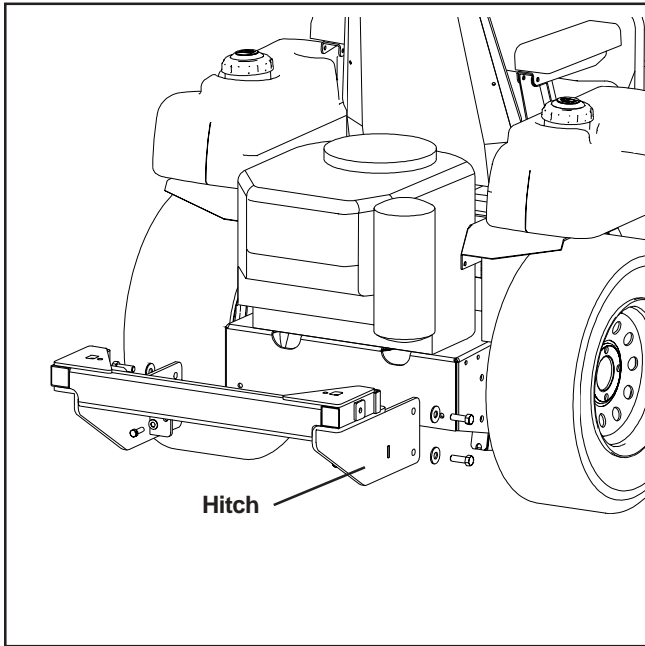

Replacement Parts

540200942 Custom Kit for iZ

HITCH

Parts List

540200809	Hitch	1
540099020	3/8" x 1-1/4" Hex Bolts	2
540000415	3/8" Flat Washers	4
540099065	3/8" Nylon Lock Nuts	2
540099031	1/2" x 1-1/4" Hex Bolts	4
540000427	1/2" Flat Washers	8
540093082	1/2" Nylon Lock Nuts	4

FRONT WEIGHT BAR

Parts List

540200932	Front Weight Bar	1
540200934	Clamp Plates	2
540092731	Holddown Bar	1
540099065	3/8" Nylon Lock Nuts	4
540990591	3/8" x 4-1/2" Hex Bolts	4
540000415	3/8" Flat Washer	8
540099616	#11 Cotter Pin	2
540099668	3/8" x 1" Clevis Pin	2