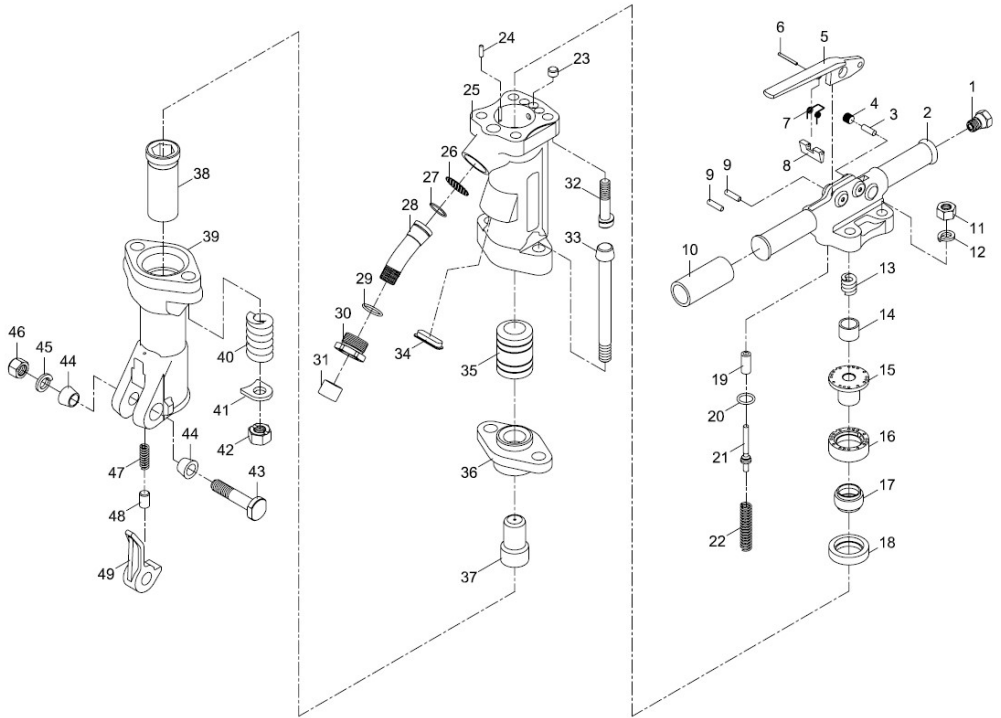

# #550660, JCT-4660 Paving Breaker (60 lb.)

## #550660, JCT-4660 Paving Breaker (60 lb.)

Index	Part No.	Description	Qty
1	P61119	Oil plug	1
2	JCT4660-02	Back head	1
3	P91245	Felt oiler Ø8.5x25L	1
4	P91220	Oil control plug 1/8PT	1
5	P91217	Throttle lever	1
6	P91250	Spring pin 4x40L	1
7	P91252	Stop lever spring	1
8	P91251	Stop lever	1
9	P91218	Throttle lever pin Ø8x30L	2
10	P91213	Rubber grip	2
11	P91225	Back head bolt nut	4
12	P91224	Lock washer 5/8in.	4
13	P91210	Plunger spring	1
14	P91209	Plunger	1
15	P61107	Valve guide	1
16	P61105	Valve chest	1
17	P91204	Automatic valve	1
18	P61106	Valve seat	1
19	P91215	Throttle valve stem guide	1
20	P91212	O-ring 21.7x3.5mm	1
21	P91214	Throttle valve	1
22	P91216	Throttle valve spring	1
23	P91202	Cylinder plug	3
24	P91208	Valve chest dowel pin Ø1/4x20L	1
25	JCT4660-25	Cylinder	1

Index	Part No.	Description	Qty
26	P91238	Air inlet screen	1
27	P91222	Air inlet swivel o-ring 28.5x2mm	1
28	P91235	Air inlet swivel	1
29	P91237	O-ring 29.4x3.1mm	1
30	P91236	Air inlet swivel nut	1
31	P91246	Rubber cap	1
32	P61123	Back head bolt	4
33	P61139	Front head bolt	2
34	P91244	Rubber plug	1
35	P61103	Piston hammer	1
36	JCT4660-36	Tappet seat	1
37	P61127	Tappet	1
38	P61143	Front head bushing	1
39	JCT4660-39	Front head	1
40	P91242	Front head bolt spring	2
41	P91241	Front head bolt lock washer	2
42	P91240	Front head bolt nut	2
43	P91229	Steel retainer bolt	1
44	P91232	Steel retainer bolt bushing	2
45	P91231	Lock washer 3/4in.	1
46	P91230	Steel retainer bolt nut, 3/4- 16UNF	1
47	P91234	Steel retainer spring	1
48	P91233	Steel retainer plunger	1
49	P91228	Steel retainer	1