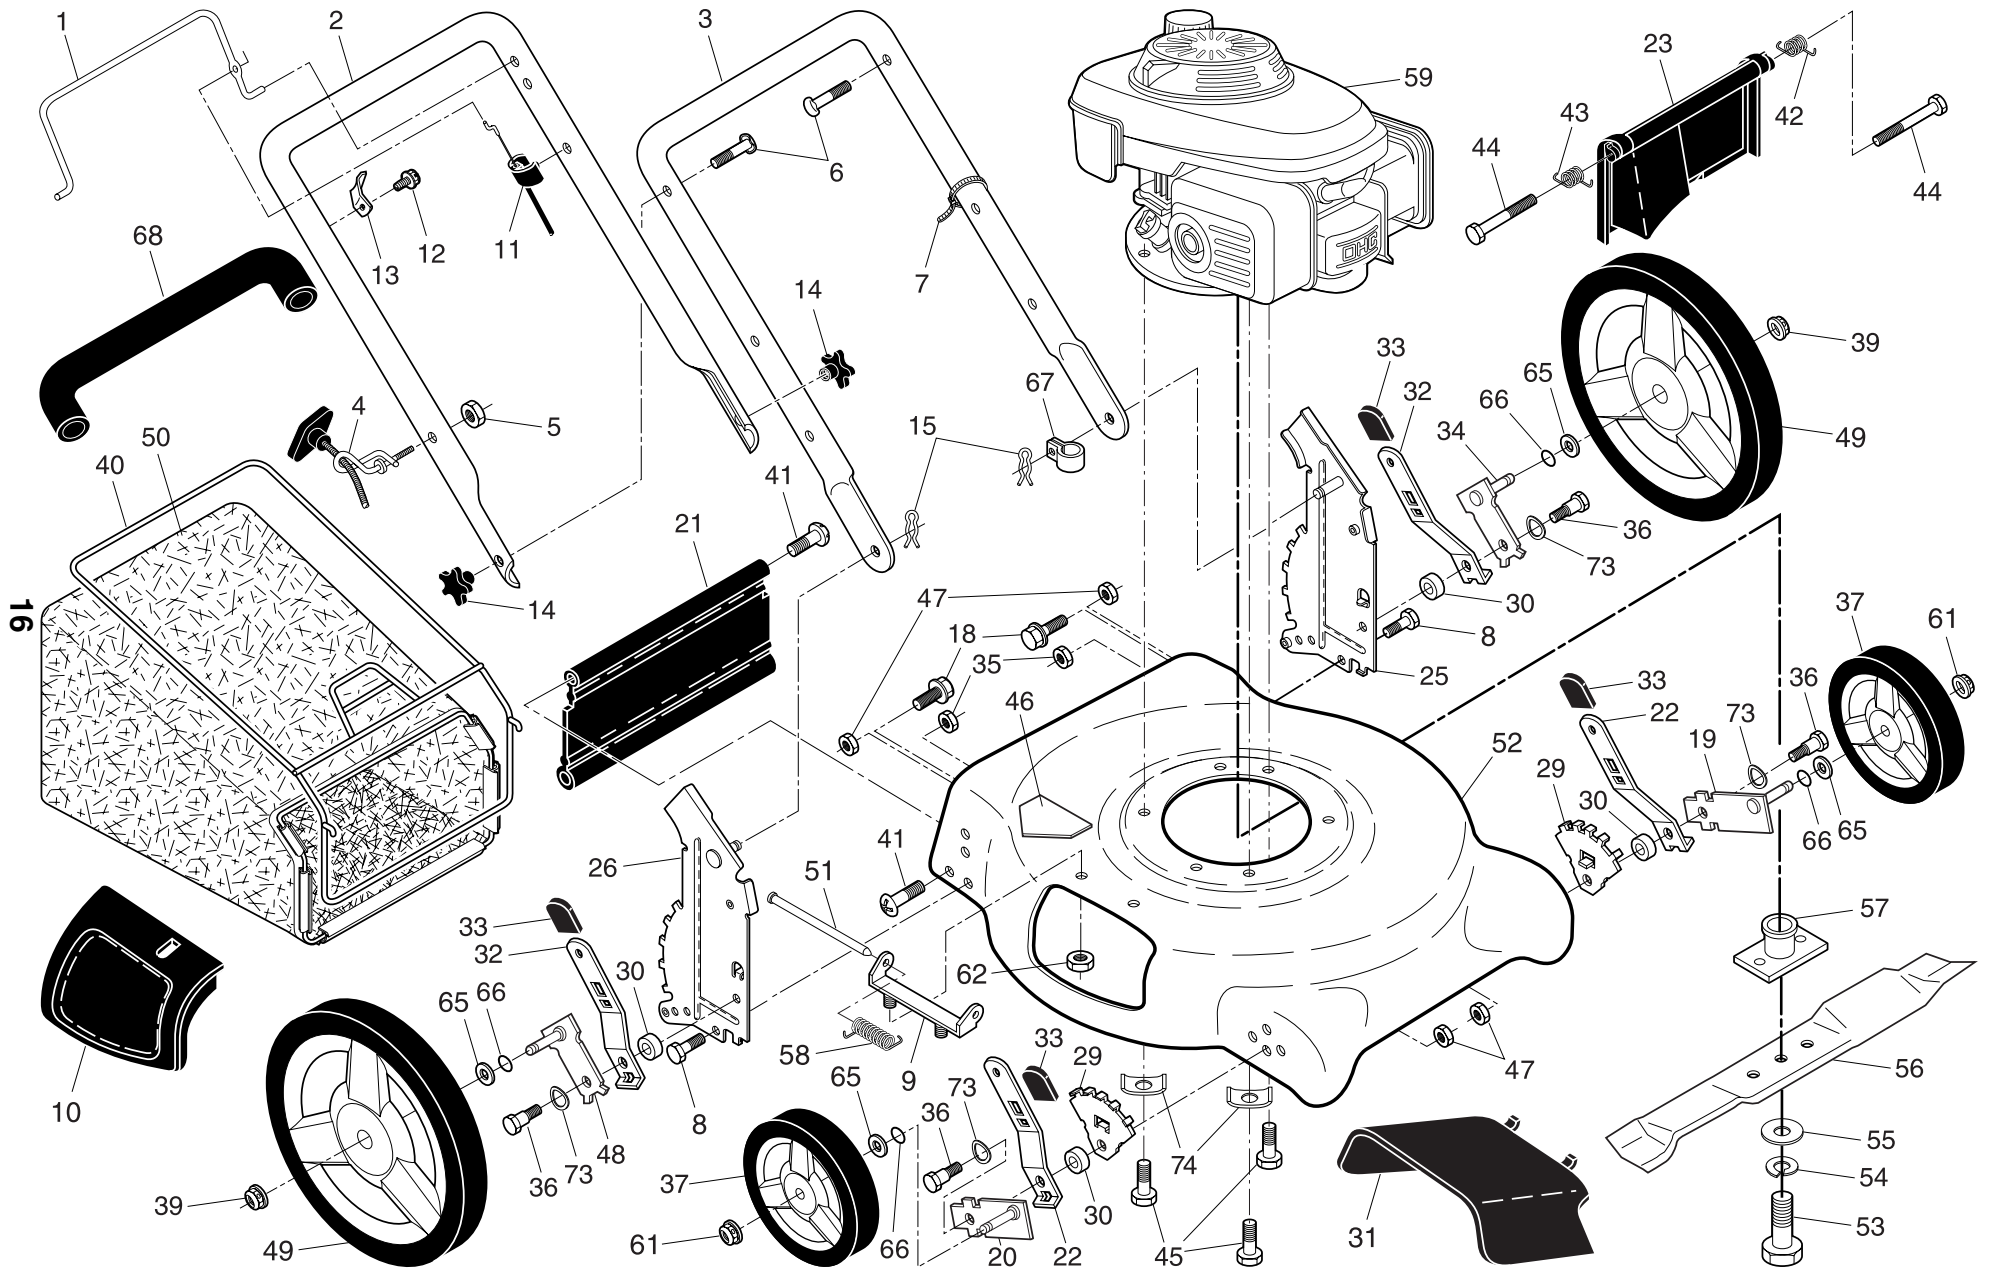

ROTARY LAWN MOWER - - MODEL NUMBER 5521CM (96133000303) PRODUCT NUMBER 961 33 00-03

ROTARY LAWN MOWER - - MODEL NUMBER **5521CM** (96133000303) PRODUCT NUMBER 961 33 00-03

KEY NO.	PART NO.	DESCRIPTION	KEY NO.	PART NO.	DESCRIPTION
1	532 40 29-49	Control Bar	39	532 14 52-12	Nut, Hex, Flangelock
2	532 19 78-08	Upper Handle (Includes Foam Grip)	40	532 40 18-08	Frame, Grassbag
3	532 17 41-10	Lower Handle	41	532 08 86-52	Hinge Screw
4	532 19 47-88	Rope Guide	42	532 40 54-21	Spring, Rear Door, LH
5	532 13 20-04	Locknut, Hex 1/4-20	43	532 40 54-23	Spring, Rear Door, RH
6	532 19 15-74	Handle Bolt	44	532 18 41-93	Bolt, Rear Door
7	532 06 64-26	Wire Tie	45	532 15 04-06	Hex Head Thread Rolling Screw 3/8-16 x 1
8	874 78 05-12	Hex Bolt 5/16-18 x 3/4	46	532 40 47-63	Danger Decal
9	532 15 41-32	Hinge Bracket Assembly	47	532 16 67-85	Locknut, Hex 5/16-18
10	532 18 55-89	Mulcher Door	48	532 41 06-01	Axle Arm Assembly, Rear, RH
11	532 17 65-56	Engine Zone Control Cable	49	532 41 08-15	Wheel & Tire Assembly, Rear 12 x 1-3/4
12	532 75 06-34	Hex Washer Head Screw #10-24 x 1/2	50	532 40 11-91	Grassbag
13	532 12 52-03	Up-Stop Bracket	51	532 14 72-86	Hinge Rod
14	532 18 55-88	Handle Knob	52	532 41 06-37	Kit, Lawn Mower Housing Assembly (Includes Key Numbers 17, 18 and 46)
15	532 05 17-93	Hairpin Cotter	53	532 85 10-84	Hex Head Screw 3/8-24 x 1-3/8 Grade 8
17	817 60 04-06	Screw 1/4-20 x 3/8	54	532 85 02-63	Helical Lockwasher
19	532 40 66-89	Axle Arm Assembly, Front, LH	55	532 85 10-74	Hardened Washer
20	532 40 66-90	Axle Arm Assembly, Front, RH	56	532 40 67-12	21" Blade
21	532 18 90-08	Rear Skirt	57	532 19 37-07	Blade Adapter
22	532 40 64-28	Selector Spring, Front	58	532 15 21-24	Spring, Torsion
23	532 41 06-03	Rear Door Assembly	59	- - -	Engine, Honda, Model Number GCV160 (Order parts from engine manufacturer)
25	532 41 05-96	Handle Bracket Assembly, LH	61	532 40 91-48	Nut, Hex, Flangelock
26	532 41 05-97	Handle Bracket Assembly, RH	62	873 80 04-00	Nut, Hex, Nylock 1/4-20
29	532 41 05-94	Wheel Adjusting Bracket, Front	65	532 08 83-48	Washer, Flat
30	532 40 16-29	Spacer	66	532 19 74-80	O-Ring
31	532 18 55-95	Discharge Deflector	67	532 19 79-91	Clip, Cable
32	532 41 05-95	Selector Spring, Rear	68	532 16 42-65	Grip, Foam
33	532 18 55-74	Selector Knob	73	532 40 16-30	Washer, Flat
34	532 41 06-00	Axle Arm Assembly, Rear, LH	74	532 12 50-78	Washer, Special, Engine, Zinc-Plated
35	532 75 11-53	Nut, Hex	--	532 40 47-64	Warning Decal (not shown)
36	532 40 16-38	Shoulder Bolt 5/16-18	--	532 41 32-28	Owner's Manual, English / French
37	532 41 08-31	Wheel & Tire Assembly, Front 8 x 1-3/4			

NOTE: All component dimensions given in U.S. inches. 1 inch = 25.4 mm

IMPORTANT: Use only Original Equipment Manufacturer (O.E.M.) replacement parts. Failure to do so could be hazardous, damage your lawn mower and void your warranty.