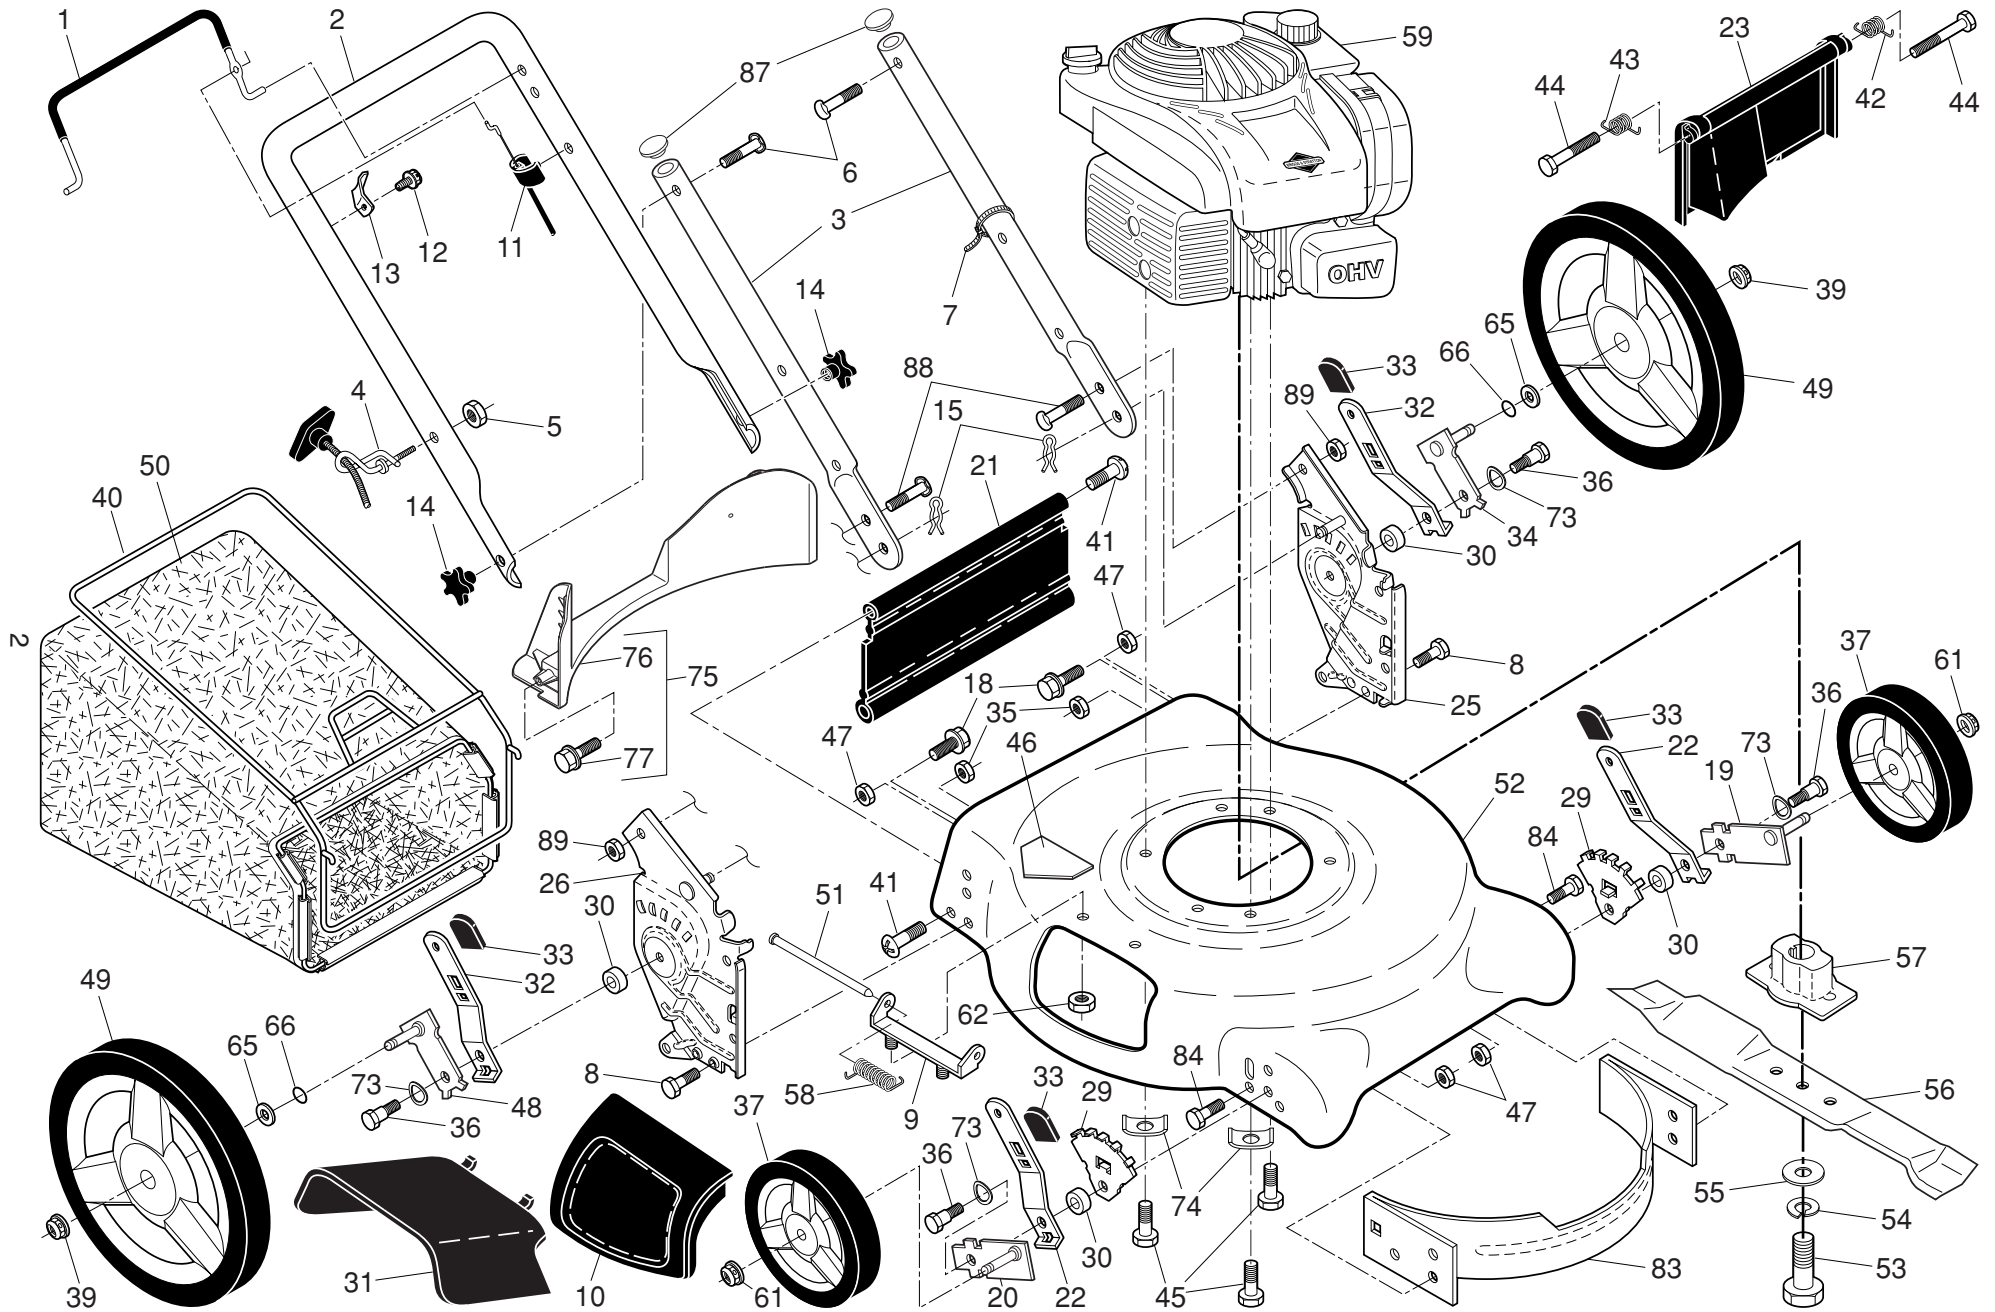

HUSQVARNA ROTARY LAWN MOWER - - MODEL NUMBER 5521P (MFG. ID. NO. 96133001800)

HUSQVARNA ROTARY LAWN MOWER - - MODEL NUMBER 5521P (MFG. ID. NO. 96133001800)

KEY NO.	PART NO.	DESCRIPTION	KEY NO.	PART NO.	DESCRIPTION
1	581 49 74-02	Control Bar, Molded	43	532 40 54-23	Spring, RH
2	532 42 99-71	Upper Handle	44	532 18 41-93	Bolt, Rear Door
3	580 63 86-03	Bar, Lower Handle	45	532 15 04-06	Hex Head Thread Rolling Screw 3/8-16 x 1
4	532 19 47-88	Rope Guide	46	532 40 47-63	Danger Decal
5	532 13 20-04	Nut, Hex	47	532 75 11-53	Nut, Hex
6	532 19 15-74	Handle Bolt	48	532 41 06-01	Axle Arm Assy., Rear, RH
7	532 06 64-26	Wire Tie	49	580 33 46-01	Wheel & Tire Assembly, Rear 12 x 1-3/4
8	874 78 05-12	Bolt, Hex Head 5/16-18 x 3/4	50	581 00 21-02	Grassbag
9	532 15 41-32	Hinge Bracket	51	532 14 72-86	Hinge Rod
10	581 82 58-01	Mulcher Door	52	532 44 19-50	Kit, Housing (Includes Key Number 46)
11	532 40 80-47	Engine Zone Control Cable	53	532 85 10-84	Screw, Hex Head, Grade 8 3/8-24 x 1-3/8
12	532 17 88-48	Screw, Hex Washer Head #10-16 x 5/8	54	532 85 02-63	Helical Lockwasher
13	532 43 00-34	Up-Stop Bracket	55	532 85 10-74	Hardened Washer
14	532 18 23-98	Handle Knob	56	532 40 67-12	21" Blade
15	532 05 17-93	Hairpin Cotter	57	581 54 79-01	Blade Adapter
18	817 60 04-06	Screw	58	532 15 21-24	Hinge Spring
19	532 40 66-89	Axle Arm Assembly, Front, LH	59	- - -	Engine, Briggs & Stratton, Model Number 9P702-0010-F1 (order parts from B&S)
20	532 40 66-90	Axle Arm Assembly, Front, RH	61	532 40 91-48	Flanged Locknut
21	532 41 86-55	Kit, Rear Skirt	62	873 80 04-00	Nut, Hex
22	532 40 64-28	Selector Spring, Front	65	532 08 83-48	Washer, Flat
23	581 42 56-01	Rear Door Assembly	66	532 19 74-80	O-Ring
25	580 91 56-03	Handle Bracket, LH	73	532 40 16-30	Washer, Curved, Cylindrical
26	580 91 57-03	Handle Bracket, RH	74	532 12 50-78	Washer, Special, Engine
29	532 41 05-94	Wheel Adjusting Bracket, Front	75	532 41 36-93	Kit, Rear Baffle (Includes 3 Screws)
30	532 40 16-29	Spacer	76	532 41 05-89	Baffle, Rear
31	532 18 55-95	Discharge Deflector	77	817 41 13-12	Screw, Rear Baffle
32	532 41 05-95	Selector Spring, Rear	83	532 42 85-01	Baffle, Front
33	532 70 10-37	Selector Knob	84	817 00 05-10	Screw, Hex Head 5/8-16
34	532 41 06-00	Axle Arm Assy., Rear, LH	87	532 43 75-16	Plug, Handle Bar
35	532 42 65-89	Locknut, Hex 5/16-18	88	872 25 05-05	Bolt, Carriage
36	532 40 16-38	Shoulder Bolt 5/16-18	89	873 97 05-00	Nut, Hex
37	532 41 31-83	Wheel & Tire Assembly, Front 8 x 1-3/4	--	532 40 47-64	Warning Decal (not shown)
39	532 40 91-49	Nut, Hex	--	115 53 93-39	Operator's Manual, English / French
40	532 41 19-49	Frame, Grassbag	--	115 53 93-31	Operator's Manual, Spanish
41	532 19 41-86	Screw, Hinge			
42	532 40 54-21	Spring, LH			

NOTE: All component dimensions given in U.S. inches. 1 inch = 25.4 mm

IMPORTANT: Use only Original Equipment Manufacturer (O.E.M.) replacement parts. Failure to do so could be hazardous, damage your lawn mower and void your warranty.