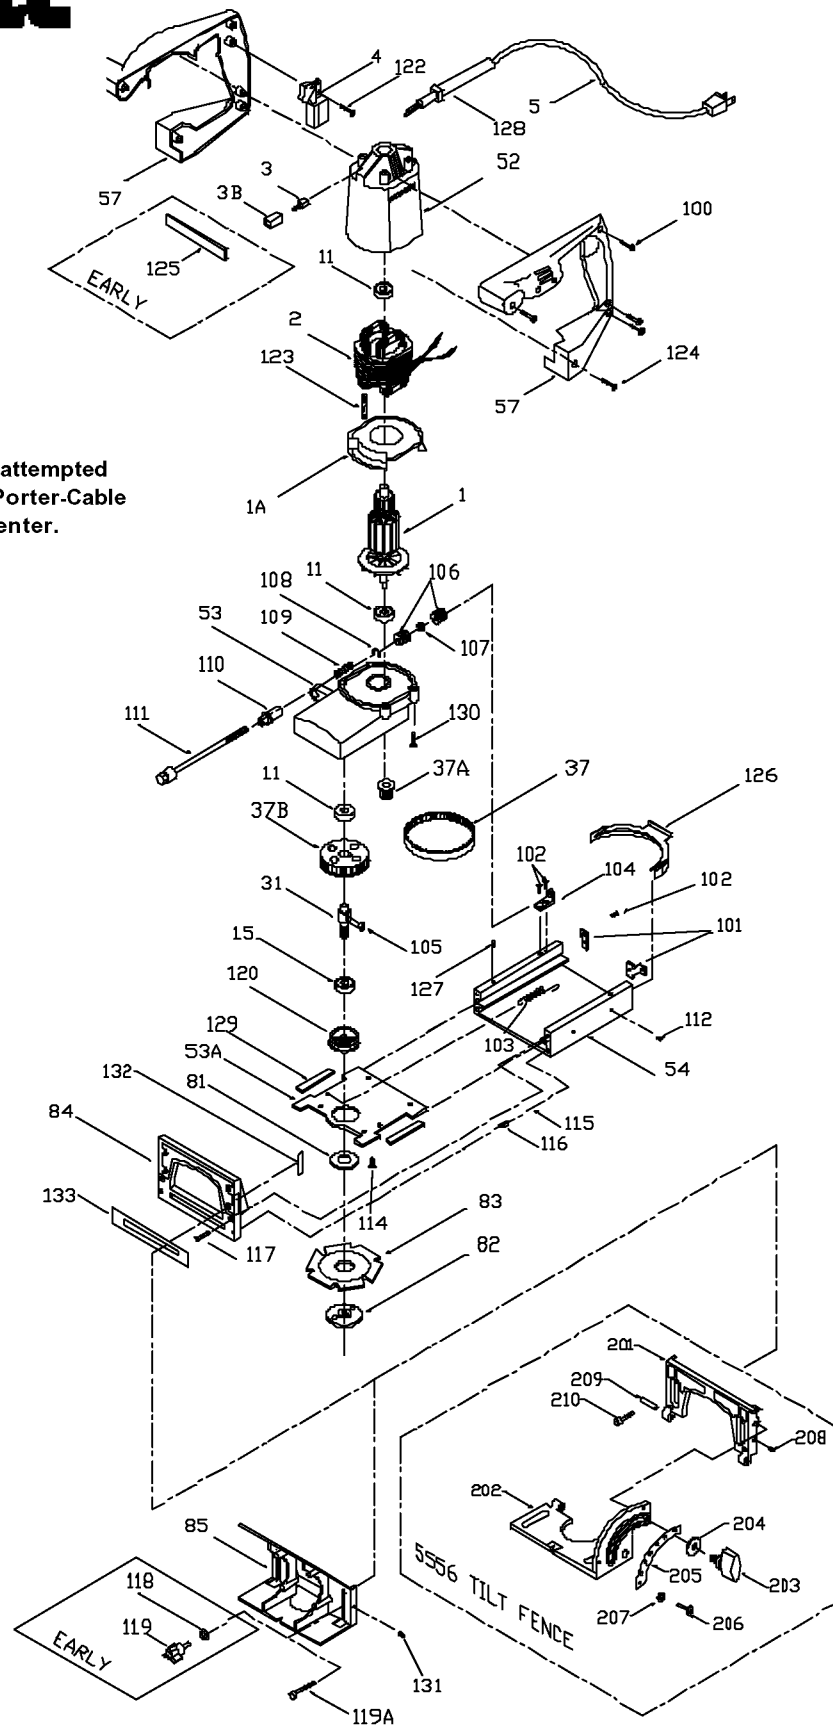

PORTER-CABLE

PLATE JOINERS

555
556
5556

WARNING: Electrical repairs should only be attempted by trained repairmen. Contact the nearest Porter-Cable Service Center or other competent repair center.

Parts List for 555 Type 1

Item Number	Part Number	Description	Qty Required
1	000000-00	No Longer Available	1
1	000000-00	No Longer Available	1
2	000000-00	No Longer Available	1
3	876345	BRUSH	2
3	852874	BRUSH-HOLDER	2
4	697171	SWITCH	1
5	000000-00	No Longer Available	1
11	855284	BEARING	3
15	851054SV	BALL BEARING	3
31	696256	DRIVE-SHAFT	1
37	000000-00	No Longer Available	1
37	000000-00	No Longer Available	1
37	000000-00	No Longer Available	1
52	000000-00	No Longer Available	1
53	000000-00	No Longer Available	1
53	000000-00	No Longer Available	1
54	000000-00	No Longer Available	1
57	000000-00	No Longer Available	1
81	873925	BLADE FLANGE	1
82	000000-00	No Longer Available	1
83	000000-00	No Longer Available	1
84	000000-00	No Longer Available	1
85	000000-00	No Longer Available	1
100	000000-00	No Longer Available	1
101	000000-00	No Longer Available	1
102	803157	SCREW	10
102	694772	SCREW	10

Parts List for 555 Type 1

Item Number	Part Number	Description	Qty Required
103	000000-00	No Longer Available	10
104	000000-00	No Longer Available	1
105	841002	KEY	1
106	696366	KNOB	1
107	000000-00	No Longer Available	10
108	697388	RETAINING RING	10
109	696375	SPRING	10
110	000000-00	No Longer Available	1
111	000000-00	No Longer Available	1
112	696623	SET SCREW	10
114	883486	SCREW	10
114	848148	SCREW	10
115	693994	SPRING	10
116	000000-00	No Longer Available	10
117	802289	SCREW	10
118	802318	WASHER	10
119	000000-00	No Longer Available	1
119	000000-00	No Longer Available	10
120	000000-00	No Longer Available	3
122	882185	SCREW MACHINE STEEL	10
123	000000-00	No Longer Available	10
124	684881	SCREW	10
125	000000-00	No Longer Available	1
126	000000-00	No Longer Available	1
127	696623	SET SCREW	10
130	860573	SCREW	10
131	000000-00	No Longer Available	10