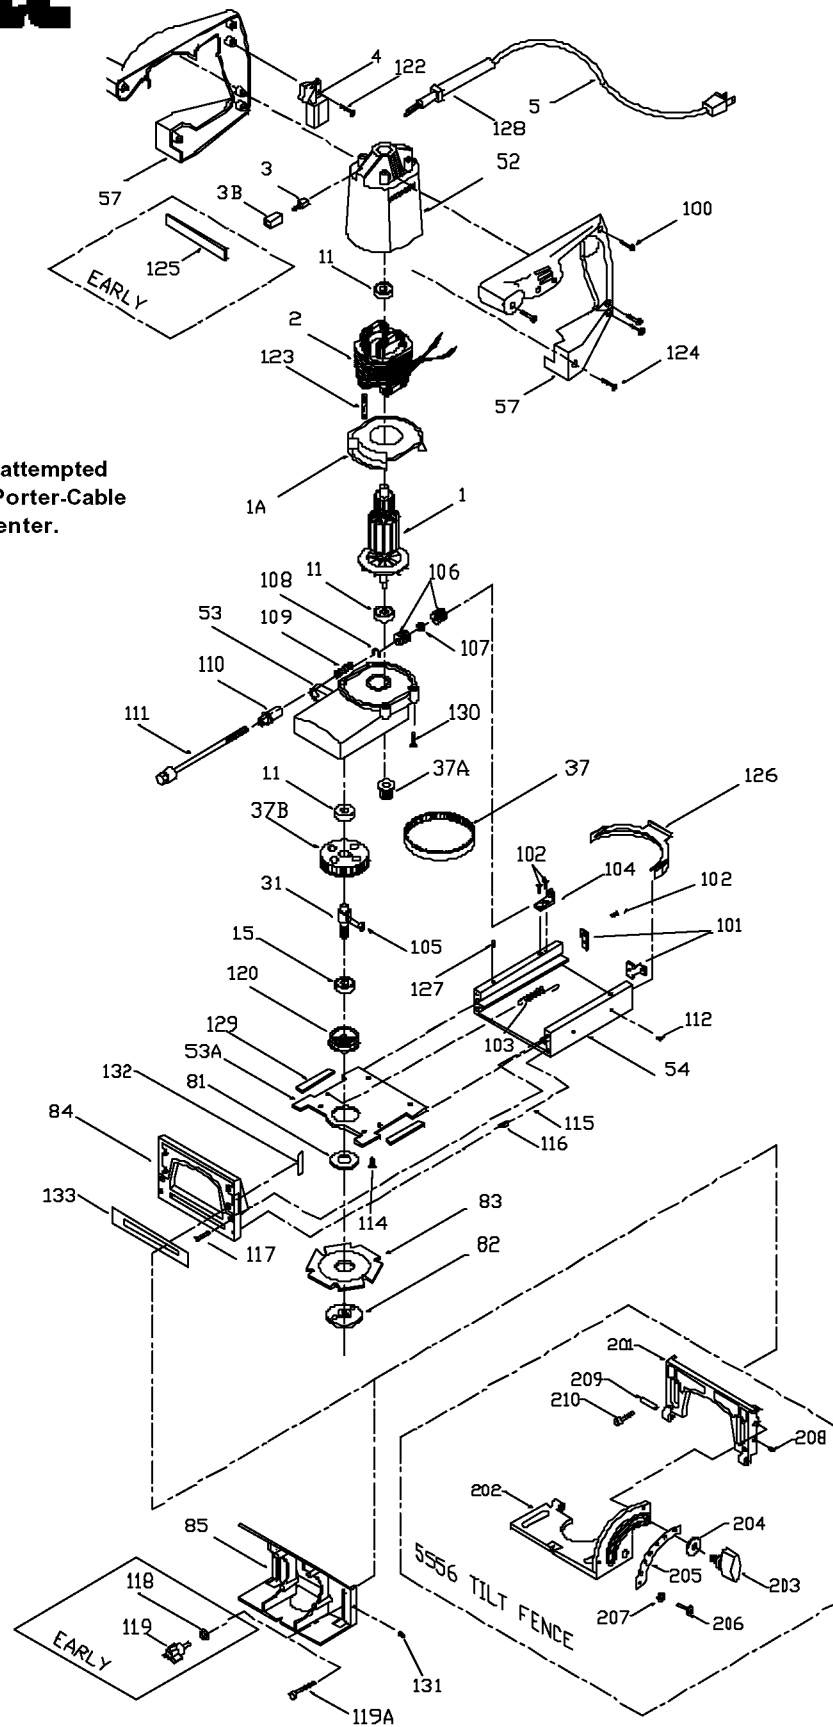

PORTER-CABLE

PLATE JOINERS

555
556
5556

WARNING: Electrical repairs should only be attempted by trained repairmen. Contact the nearest Porter-Cable Service Center or other competent repair center.

Parts List for 555 Type 3

Item Number	Part Number	Description	Qty Required
1	000000-00	No Longer Available	1
1	000000-00	No Longer Available	1
2	000000-00	No Longer Available	1
3	876345	BRUSH	2
3	852874	BRUSH-HOLDER	2
4	697171	SWITCH	1
5	330072-97	CORD/10 FT/18-2	1
11	855284	BEARING	3
15	851054SV	BALL BEARING	3
31	D875771	DRIVE SHAFT	1
37	000000-00	No Longer Available	1
37	000000-00	No Longer Available	1
37	000000-00	No Longer Available	1
52	000000-00	No Longer Available	1
53	000000-00	No Longer Available	1
53	000000-00	No Longer Available	1
54	000000-00	No Longer Available	1
57	000000-00	No Longer Available	1
81	873925	BLADE FLANGE	1
82	000000-00	No Longer Available	1
83	000000-00	No Longer Available	1
84	000000-00	No Longer Available	1
85	000000-00	No Longer Available	1
100	000000-00	No Longer Available	1
101	000000-00	No Longer Available	1
102	694772	SCREW	10
102	803157	SCREW	10

Parts List for 555 Type 3

Item Number	Part Number	Description	Qty Required
103	000000-00	No Longer Available	10
104	000000-00	No Longer Available	1
105	841002	KEY	1
106	696366	KNOB	1
107	000000-00	No Longer Available	10
108	697388	RETAINING RING	10
109	696375	SPRING	10
110	000000-00	No Longer Available	1
111	000000-00	No Longer Available	1
114	883485	SCREW	10
115	693994	SPRING	10
116	000000-00	No Longer Available	10
117	883485	SCREW	10
118	802318	WASHER	10
119	000000-00	No Longer Available	1
119	000000-00	No Longer Available	10
120	000000-00	No Longer Available	3
122	882185	SCREW MACHINE STEEL	10
123	000000-00	No Longer Available	10
124	684881	SCREW	10
125	000000-00	No Longer Available	1
126	000000-00	No Longer Available	1
127	696623	SET SCREW	10
128	901266	STRAIN RELIEVER	1
129	000000-00	No Longer Available	1
130	860573	SCREW	10
131	000000-00	No Longer Available	10