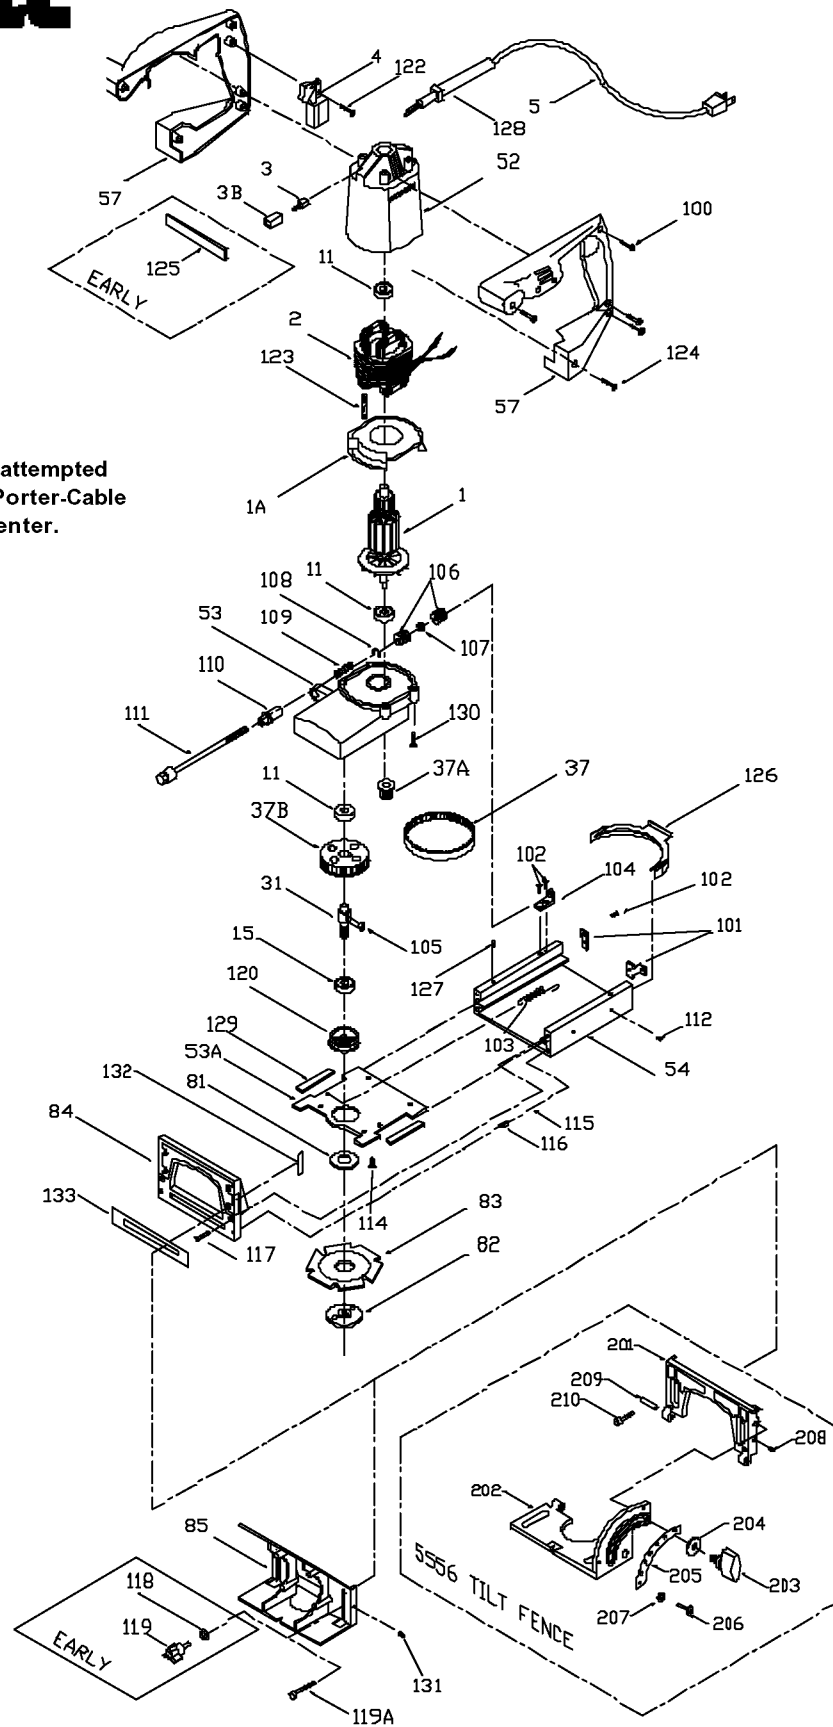

PORTER-CABLE

PLATE JOINERS

555
556
5556

WARNING: Electrical repairs should only be attempted by trained repairmen. Contact the nearest Porter-Cable Service Center or other competent repair center.

Parts List for 555 Type 5

Item Number	Part Number	Description	Qty Required
1	000000-00	No Longer Available	1
1	000000-00	No Longer Available	1
2	000000-00	No Longer Available	1
3	876345	BRUSH	2
3	852874	BRUSH-HOLDER	2
4	697171	SWITCH	1
5	330072-97	CORD/10 FT/18-2	1
11	855284	BEARING	3
15	851054SV	BALL BEARING	3
31	000000-00	No Longer Available	1
37	000000-00	No Longer Available	1
37	000000-00	No Longer Available	1
37	000000-00	No Longer Available	1
52	000000-00	No Longer Available	1
53	000000-00	No Longer Available	1
53	000000-00	No Longer Available	1
54	000000-00	No Longer Available	1
57	000000-00	No Longer Available	1
81	000000-00	No Longer Available	1
82	882798	BLADE RETAINER	1
83	5558	4 JOINER BLADE (6T)	1
84	000000-00	No Longer Available	1
85	000000-00	No Longer Available	1
100	000000-00	No Longer Available	1
101	000000-00	No Longer Available	1
102	694772	SCREW	10
102	803157	SCREW	10

Parts List for 555 Type 5

Item Number	Part Number	Description	Qty Required
103	000000-00	No Longer Available	10
104	000000-00	No Longer Available	1
105	841002	KEY	1
106	696366	KNOB	1
107	000000-00	No Longer Available	10
108	697388	RETAINING RING	10
109	696375	SPRING	10
110	000000-00	No Longer Available	1
111	000000-00	No Longer Available	1
114	883485	SCREW	10
115	693994	SPRING	10
116	000000-00	No Longer Available	10
117	883485	SCREW	10
118	802318	WASHER	10
119	000000-00	No Longer Available	1
119	000000-00	No Longer Available	10
120	000000-00	No Longer Available	3
122	882185	SCREW MACHINE STEEL	10
123	000000-00	No Longer Available	10
124	684881	SCREW	10
125	000000-00	No Longer Available	1
126	000000-00	No Longer Available	1
127	696623	SET SCREW	10
128	901266	STRAIN RELIEVER	1
129	000000-00	No Longer Available	1
130	860573	SCREW	10
131	000000-00	No Longer Available	10