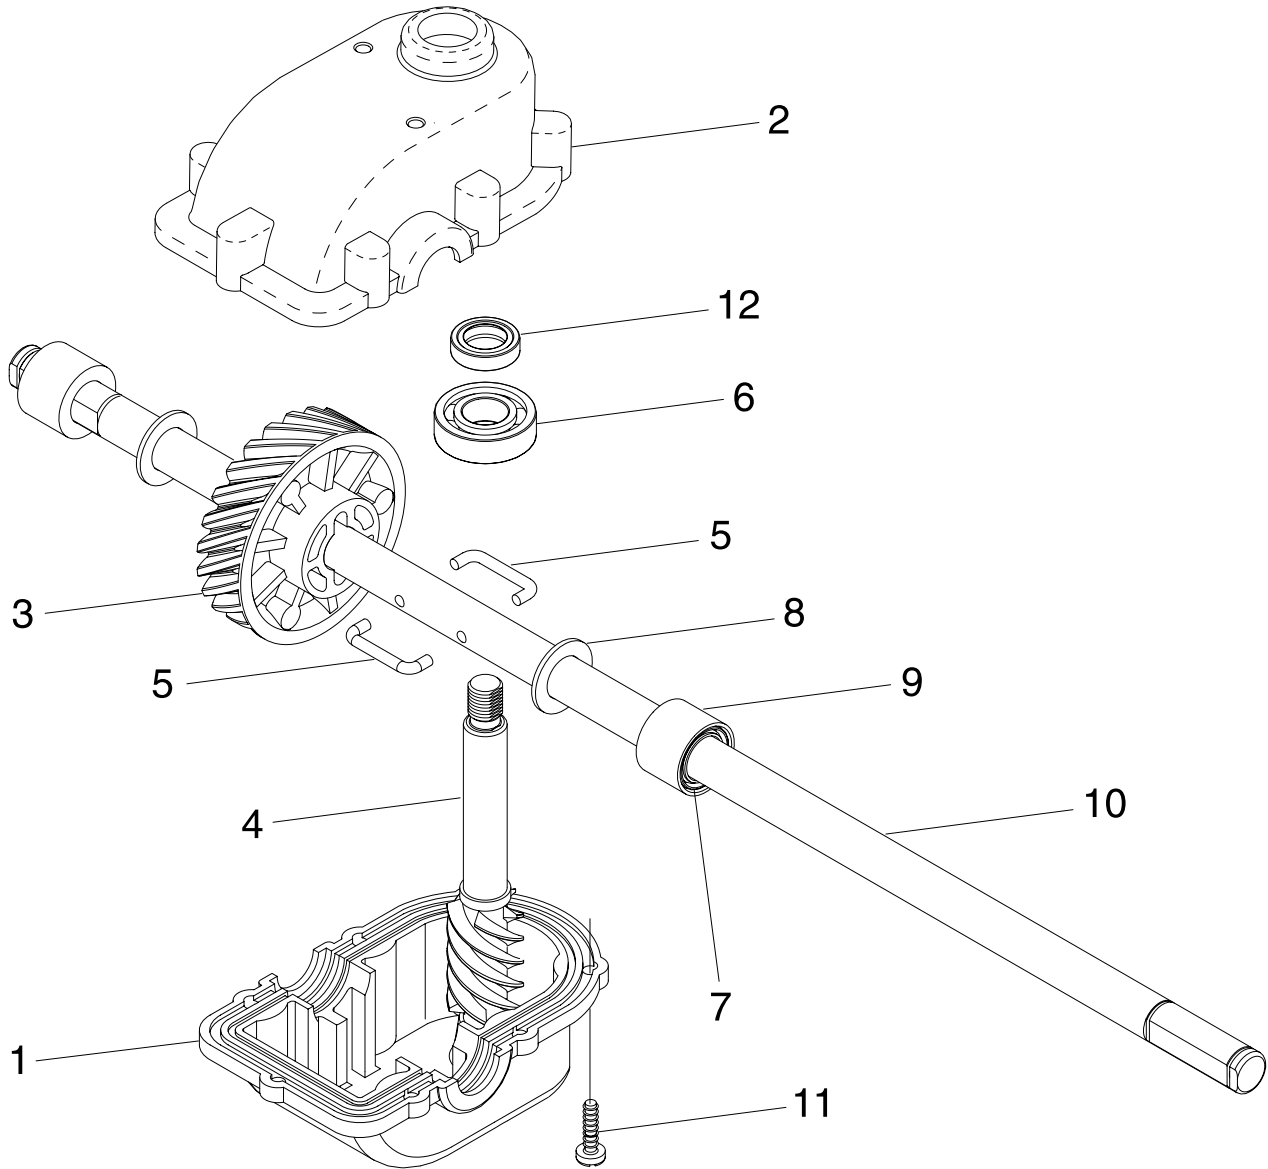

**ROTARY LAWN MOWER - - MODEL NUMBER 55R21HVL (96145000103) -
PRODUCT NUMBER 961 45 00-01
GEAR CASE ASSEMBLY - - PART NUMBER 532 18 82-94**

KEY NO.	PART NO.	DESCRIPTION
1	532 18 75-30	Case, Lower
2	532 19 12-45	Case, Upper
3	532 18 75-32	Gear, 24 Teeth
4	532 19 12-46	Shaft, Worm
5	532 18 35-05	Wireform
6	532 18 35-06	Bearing, Ball
7	532 18 35-08	Seal, Output Shaft
8	532 18 35-09	Washer
9	532 18 35-11	Bushing
10	532 19 12-47	Shaft, Output
11	532 18 35-13	Screw
12	532 18 35-14	Seal, Worm Shaft
--	532 75 03-69	Grease, Texaco Starplex Premium 1 (Do not substitute) (1.4 ounce capacity)

NOTE: All component dimensions given in U.S. inches.
1 inch = 25.4 mm

IMPORTANT: Use only Original Equipment Manufacturer (O.E.M.) replacement parts. Failure to do so could be hazardous, damage your lawn mower and void your warranty.