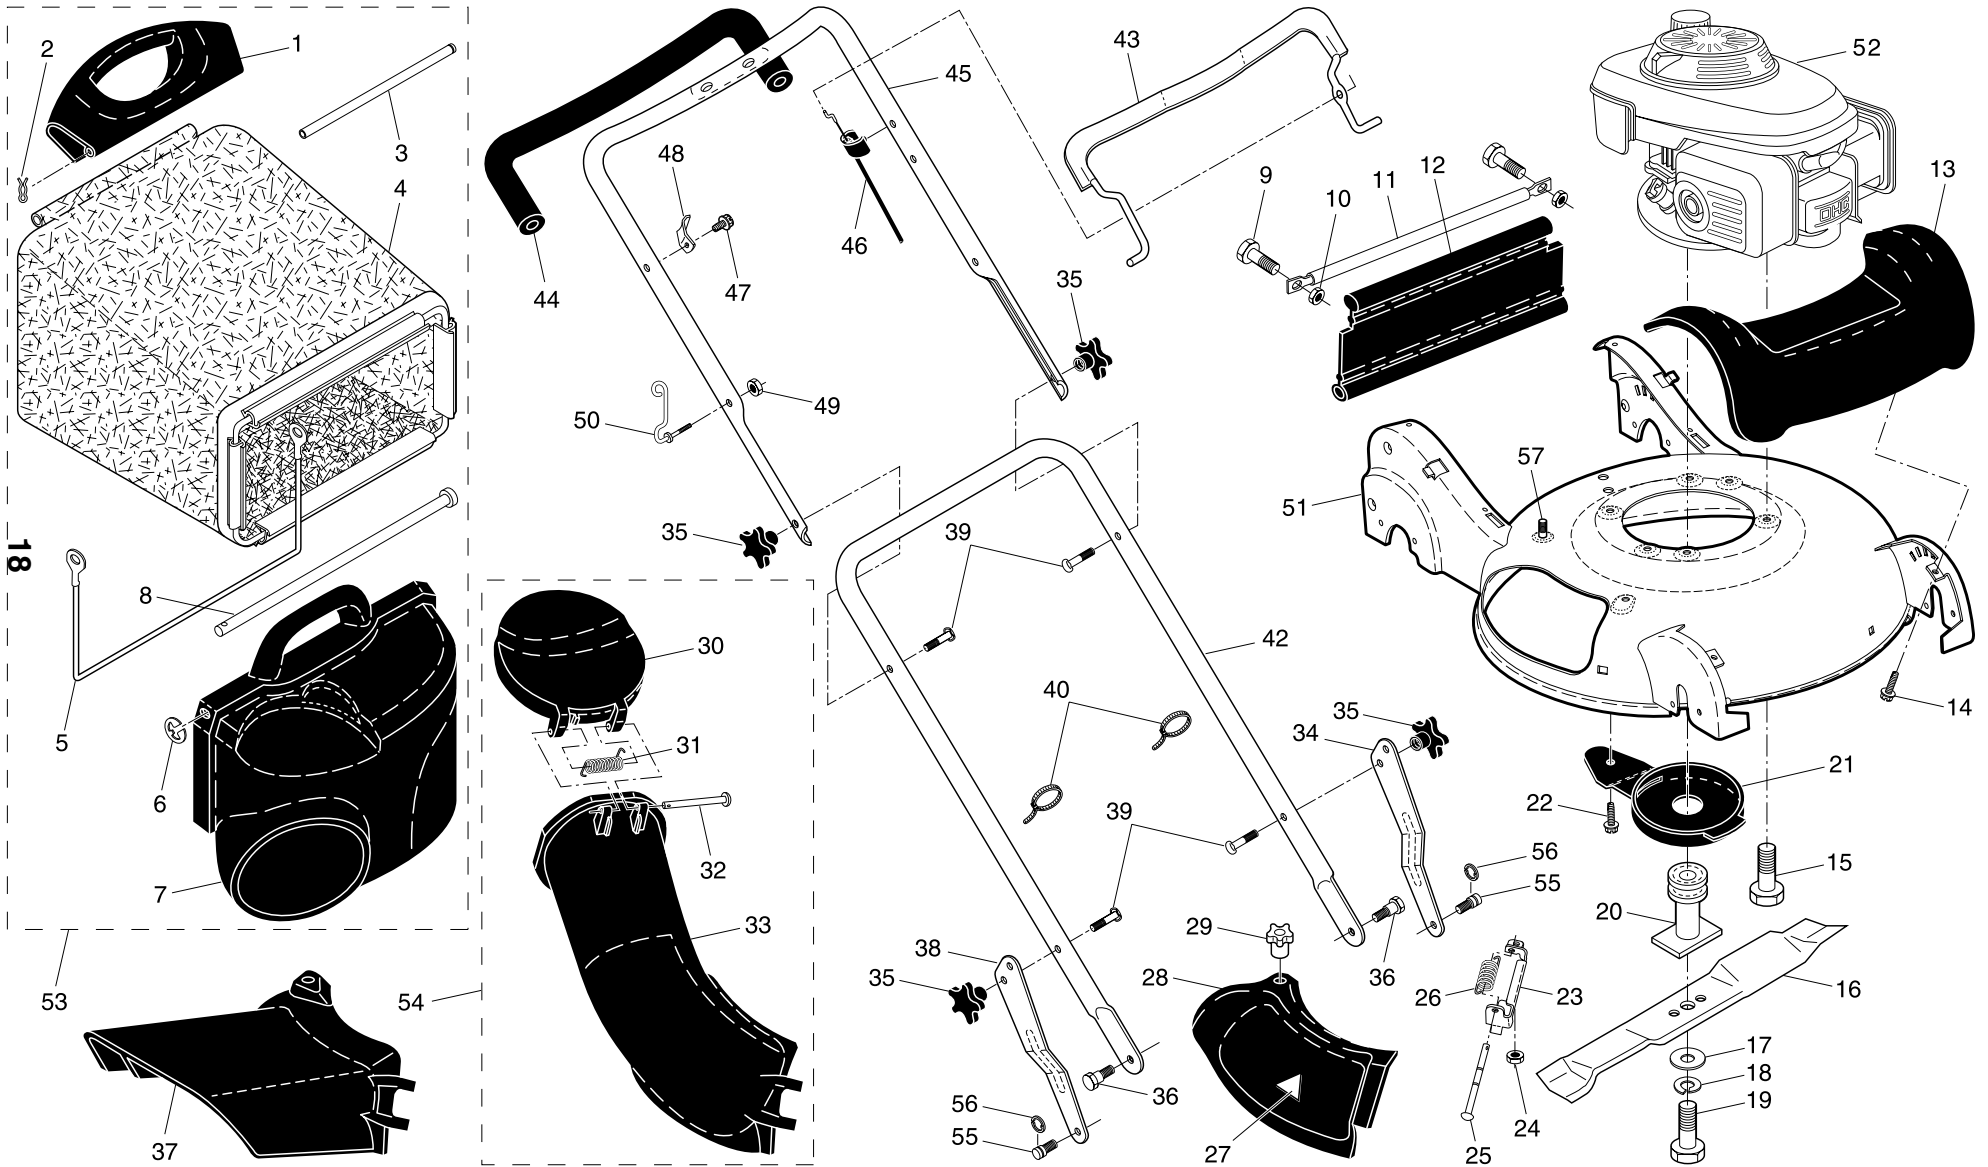

ROTARY LAWN MOWER - - MODEL NUMBER 55R21HVL (96145000103) - PRODUCT NUMBER 961 45 00-01

ROTARY LAWN MOWER - - MODEL NUMBER 55R21HVL (96145000103) - PRODUCT NUMBER 961 45 00-01

19

KEY NO.	PART NO.	DESCRIPTION	KEY NO.	PART NO.	DESCRIPTION
1	532 19 05-82	Handle, Grassbag, Rear	33	532 19 05-78	Discharge Chute, Plastic
2	532 06 53-22	Hairpin Cotter	34	532 18 74-25	Adjustment Bracket, Lower Handle, LH
3	532 18 34-83	Rod, Rear Handle, Grassbag	35	532 18 55-88	Knob, Star
4	532 19 48-65	Grassbag	36	532 18 34-65	Bolt, Shoulder
5	532 18 85-06	Frame, Grassbag	37	532 18 59-96	Deflector, Discharge
6	812 00 00-14	E-Ring	38	532 18 74-26	Adjustment Bracket, Lower Handle, RH
7	532 19 05-81	Door, Grassbag	39	532 19 15-74	Bolt, Handle
8	532 18 34-79	Rod, Pivot	40	532 06 64-26	Wire Tie
9	872 14 04-05	Bolt	42	532 18 70-96	Handle Assembly, Lower
10	873 80 04-00	Nut, Hex	43	532 18 62-98	Bail, Control
11	532 19 06-92	Tube, Rear Skirt	44	532 18 27-48	Grip, Foam
12	532 19 64-74	Skirt, Rear	45	532 18 62-96	Handle Assembly, Upper (Includes Foam Grip)
13	532 19 05-19	Cover, Front	46	532 16 43-22	Cable, Engine Zone Control
14	532 18 45-72	Screw, Hex Washer Head	47	532 75 06-34	Screw
15	532 15 04-06	Bolt, Engine Mounting	48	532 12 52-03	Bracket, Upstop
16	532 18 90-28	Blade, 21"	49	532 13 20-04	Nut, Hex 1/4-20
17	532 85 10-74	Washer, Hardened	50	532 18 85-01	Rope Guide
18	532 85 02-63	Washer, Lock	51	532 18 97-92	Kit, Housing
19	532 19 17-60	Screw, Hex Head, Grade 8	52	- - -	Engine, Honda, Model Number GCV160 (For engine service and replacement parts, call Honda at 1-800-426-7701)
20	532 18 67-66	Adapter, Blade	53	532 19 48-66	Grassbag Assembly, Complete (Consists of Key Numbers 1-8)
21	532 19 05-16	Debris Shield	54	532 18 90-14	Discharge Chute Assembly, Complete (Consists of Key Numbers 30 through 33)
22	817 60 04-06	Screw, Hex Head, Serrated	55	532 18 86-28	Stud, Shoulder, T45
23	532 18 36-09	Mounting Bracket, Mulcher Door	56	812 00 00-58	E-Ring, T45
24	532 75 11-52	Nut, Hex	- -	532 16 23-00	Decal, Warning (not shown)
25	532 18 34-45	Rod, Hinge	- -	532 19 70-92	Owner's Manual, English / French
26	532 18 34-46	Spring, Mulcher Door			
27	532 10 73-39	Decal, Danger			
28	532 19 05-15	Mulcher Door			
29	532 18 34-47	Knob			
30	532 19 05-80	Door, Discharge Chute			
31	532 18 34-78	Spring, Door, Discharge Chute			
32	532 18 34-45	Rod, Door, Discharge Chute			

NOTE: All component dimensions given in U.S. inches.
1 inch = 25.4 mm

IMPORTANT: Use only Original Equipment Manufacturer (O.E.M.) replacement parts. Failure to do so could be hazardous, damage your lawn mower and void your warranty.