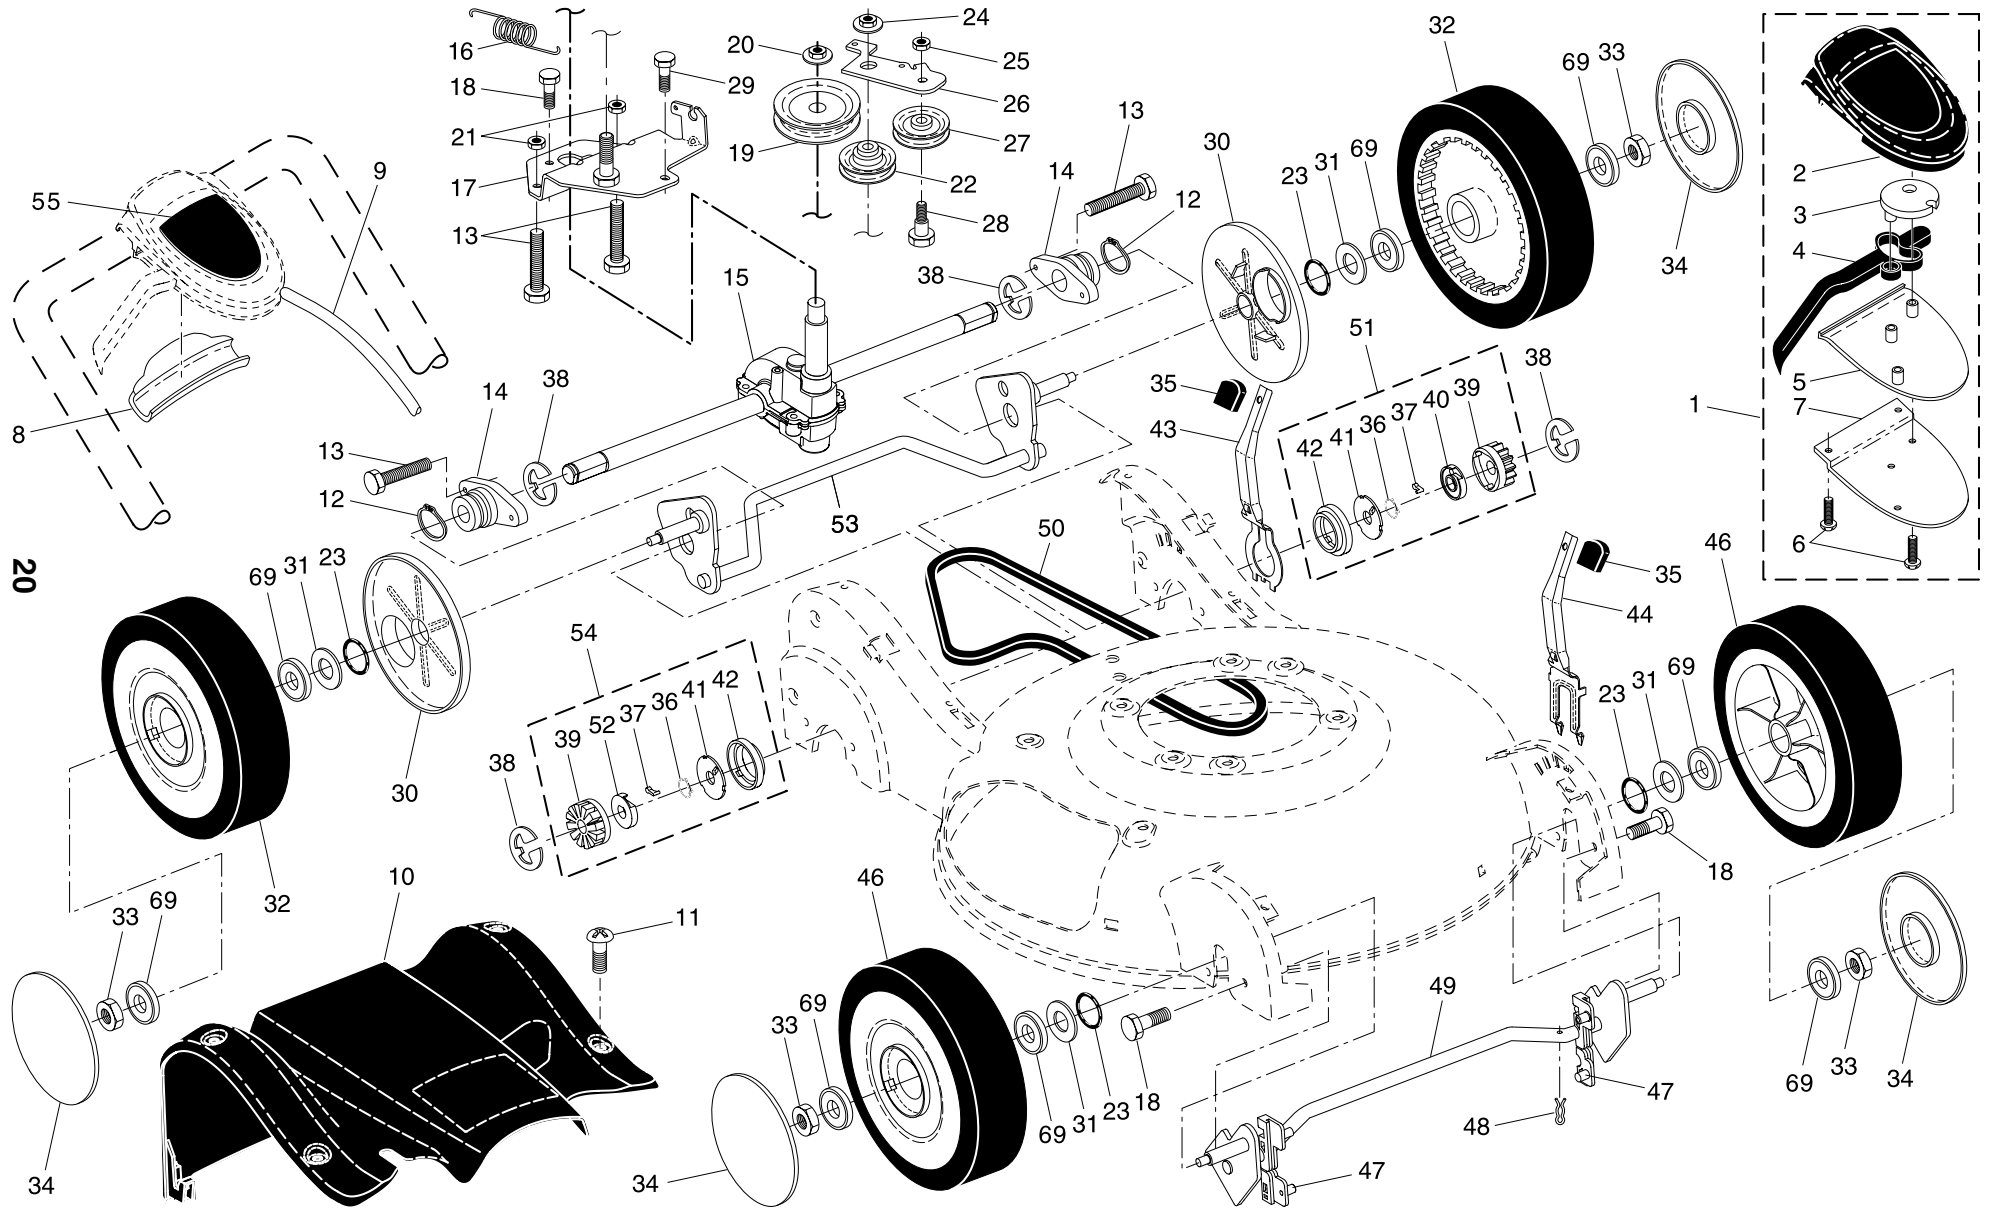

ROTARY LAWN MOWER - - MODEL NUMBER 55R21HVL (96145000103) - PRODUCT NUMBER 961 45 00-01

ROTARY LAWN MOWER - - MODEL NUMBER 55R21HVL (96145000103) - PRODUCT NUMBER 961 45 00-01

21

KEY NO.	PART NO.	DESCRIPTION	KEY NO.	PART NO.	DESCRIPTION
1	532 19 67-54	Drive Control Assembly, Complete (Consists of Key Numbers 2 through 7)	29	817 06 04-10	Screw 1/4-20 x 1/16
2	532 18 82-79	Cover, Drive Control, Top	30	532 18 34-57	Cover, Dust, Wheel
3	532 18 73-53	Pulley, Drive Control	31	532 08 83-48	Washer, Flat 3/8
4	532 19 00-37	Lever, Drive Control (blue)	32	532 19 26-19	Wheel Assembly, Rear 9 x 2-1/4
5	532 18 82-78	Cover, Drive Control, Bottom	33	532 08 39-23	Nut, Hex
6	532 18 16-98	Screw, Torx Head #8-5/8	34	532 18 36-95	Hubcap
7	532 18 70-97	Bracket, Mounting, Drive Control	35	532 18 59-94	Knob
8	532 18 62-97	Cap, Drive Control, Bottom	36	532 18 82-91	Spring, Torsion
9	532 19 57-92	Cable, Drive Control	37	532 17 50-98	Pawl
10	532 19 05-65	Cover Assembly, Drive	38	812 00 00-58	E-Ring
11	532 18 45-71	Screw	39	532 17 51-03	Gear
12	812 00 00-12	Ring, Retaining	40	532 17 51-05	Retainer, Drive, LH
13	532 18 34-50	Screw	41	532 17 51-04	Disc, Drive
14	532 18 71-20	Bearing / Axle Support	42	532 18 41-72	Seal, Friction
15	532 18 82-94	Gear Case Assembly (See Breakdown)	43	532 19 05-20	Lever, Selector, Wheel Height, Rear
16	532 19 41-24	Spring, Return	44	532 19 05-18	Lever, Selector, Wheel Height, Front
17	532 19 11-81	Bracket, Gear Case / Drive Pulley	46	532 19 22-30	Wheel Assembly, Front 9 x 2-1/4
18	532 16 34-09	Screw	47	532 18 34-38	Bushing, Front Axle
19	532 18 94-08	Pulley, Drive	48	532 16 96-75	Retainer, Hairpin Cotter
20	532 13 20-10	Nut, Hex, Flangelock	49	532 19 64-69	Torque Shaft Assembly, Front
21	532 13 20-04	Nut, Hex	50	532 18 36-88	Belt, Drive
22	532 19 37-91	Pulley Assembly, V-Groove	51	532 18 83-31	Pinion Assembly, LH
23	532 18 81-52	O-Ring	52	532 17 51-02	Retainer, Drive, RH
24	532 14 52-12	Nut, Hex, Flangelock	53	532 19 59-95	Rear Axle Assembly
25	873 93 05-00	Nut, Hex, Lock	54	532 18 83-30	Pinion Assembly, RH
26	532 19 65-42	Idler Arm	55	532 18 90-74	Decal, Drive Control
27	532 16 60-43	Pulley, Idler	69	532 75 10-68	Bearing, Ball (Wheel)
28	532 16 08-29	Bolt, Hex Head, Shoulder			

NOTE: All component dimensions given in U.S. inches.
1 inch = 25.4 mm

IMPORTANT: Use only Original Equipment Manufacturer (O.E.M.) replacement parts. Failure to do so could be hazardous, damage your lawn mower and void your warranty.