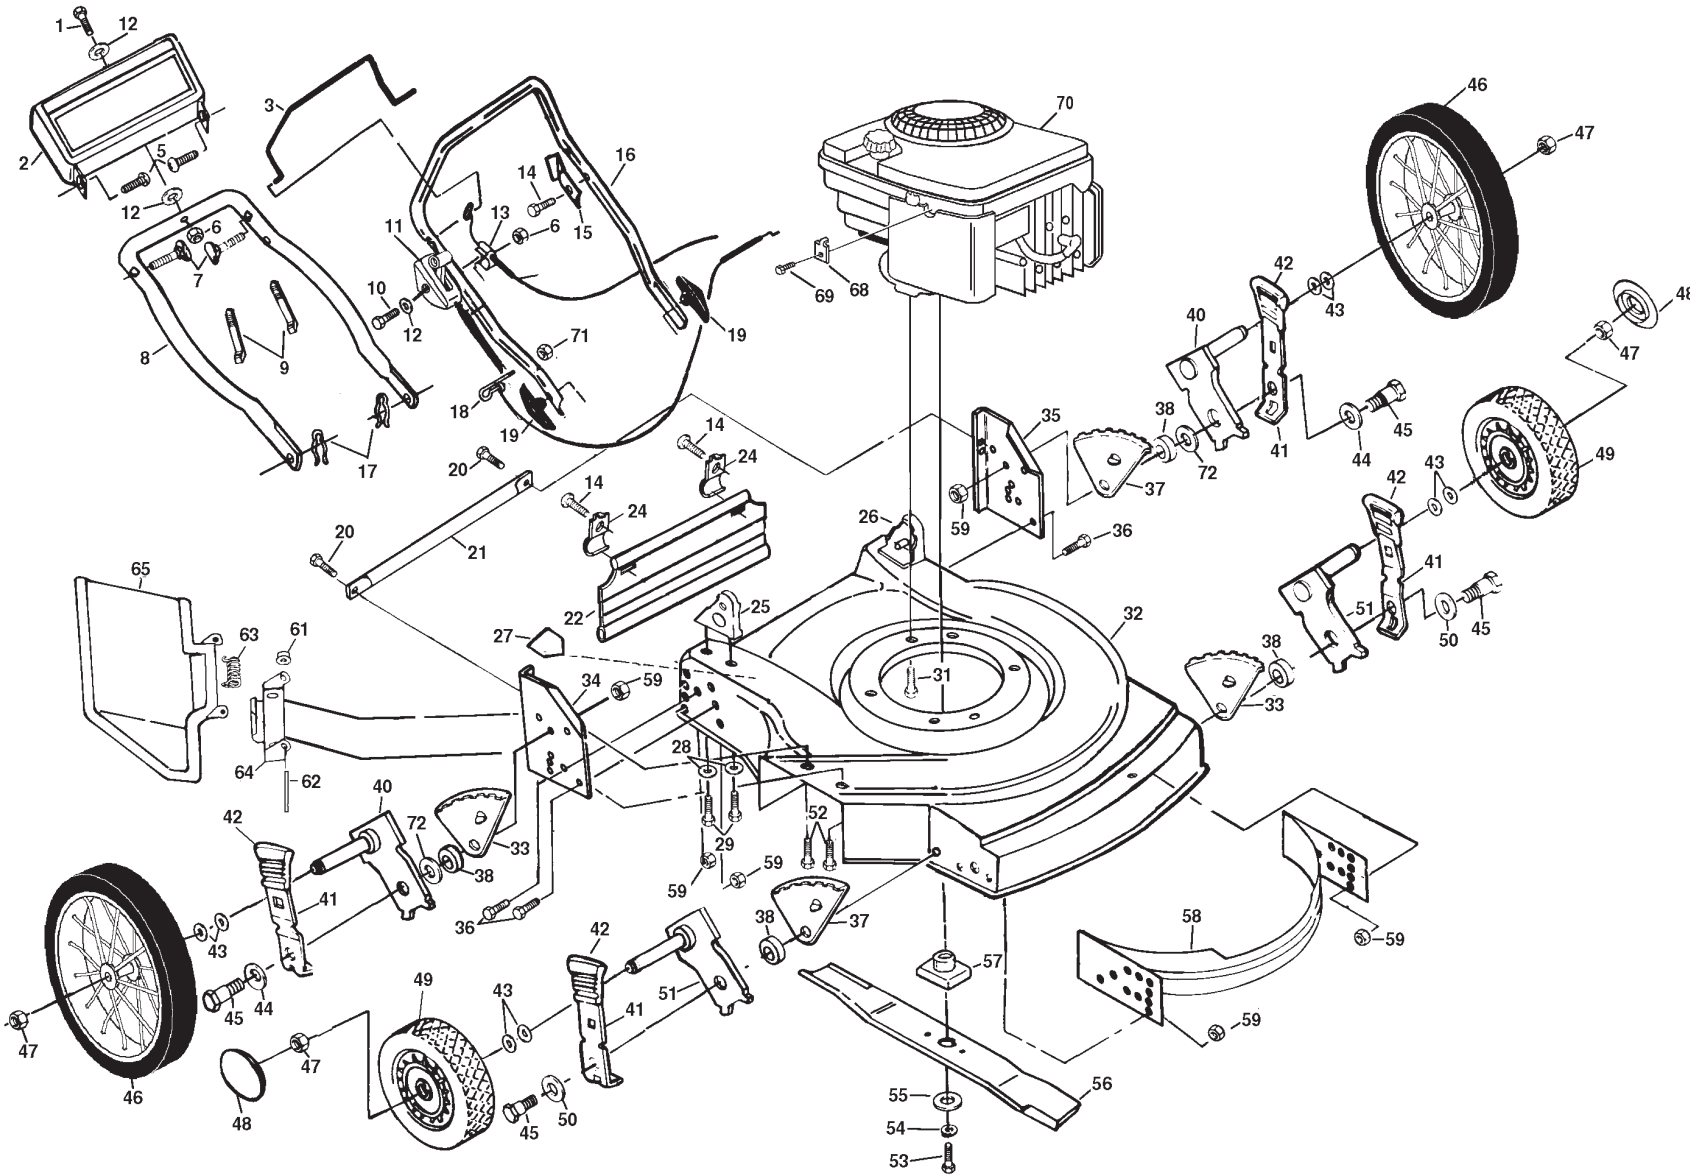

REPAIR PARTS

22" ROTARY LAWN MOWER - - MODEL NO. 56dh (H56DHD), PRODUCT NO. 954 05 07-21

REPAIR PARTS

22" ROTARY LAWN MOWER - - MODEL NO. 56dh (H56DHD), PRODUCT NO. 954 05 07-21

21

KEY NO.	PART NO.	DESCRIPTION	KEY NO.	PART NO.	DESCRIPTION
1	532085436	Hex Head Washer Screw 1/4-20 x 1-1/2	40	532125323	Axle Arm Assembly (Rear)
2	532800547	Trim Plate	41	532125066	Selector Spring
3	532850735	Control Bar	42	532132800	Selector Knob
5	532036953	Self-tapping Screw #10-24 x 5/8	43	532057143	Washer
6	532063601	Locknut 1/4-20	44	532061651	Washer
7	532131959	Handle Bolt 5/16-18 x 1-3/4	45	532084921	Shoulder Bolt 3/8-16
8	532125293	Lower Handle	46	532088017	Wheel & Tire Assembly 14.0 x 2.0
9	532066426	Wire Tie	47	532083923	Locknut
10	532085692	Machine Screw 1/4-20 x 2-1/8	48	532850845	Hubcap
11	532700417	Throttle Control	49	532800333	Wheel & Tire Assembly 8.0 x 2.0
12	532085723	Washer	50	532062335	Washer
13	532851671	Engine Zone Control Cable	51	532125061	Axle Arm Assembly (Front)
14	532750097	Hex Washer Head Screw #10-24 x 1/2	52	532851856	Hex W/Sems 1/4-20 3/8 Screw
15	532125162	Up-Stop Bracket	53	532851084	Hex Head Screw 3/8-24 x 1-3/8 Gr. 8
16	532125295	Upper Handle	54	532850263	Helical Washer 3/8
17	532051793	Hairpin Cotter	55	532851074	Hardened Washer
18	532132001	Rope Guide	56	532850973	22" Blade
19	532063688	Handle Knob	57	532850977	Blade Adapter
20	532054583	Self-tapping Screw 1/4-20 x 1/2	58	532125382	Front Baffle & Rear
21	532107611	Support Rod	59	532751592	Locknut 3/8-16
22	532128797	Rear Skirt	61	532083731	Speed-Nut
24	532125207	Skirt Bracket	62	532851854	Hinge Rod
25	532125448	Handle Bracket Assembly (Right)	63	532851855	Torsion Spring
26	532125449	Handle Bracket Assembly (Left)	64	532125175	Housing Bracket Assembly
27	532107339	Danger Decal	65	532134253	Discharge Guard
28	532059289	Washer	68	532213146	* Cable Clamp
29	532055187	Thread Cutting Screw 5/16-18 x 1-3/4	69	532083816	Thread Rolling Screw #10-32 x 5/8
31	532850998	Thread Rolling Screw 3/8-16 x 1	70	-----	* Engine - Briggs & Stratton Model No. 124702
32	532700693	Lawn Mower Housing (Includes Key No. 27 & 58)	71	873510400	Locknut, Keps 1/4-20
33	532800368	Wheel Adjusting Bracket (LF/RR)	72	532088348	Flat Washer 3/8
34	532125322	Wheel Support Bracket (Right)	--	532700671	Owner's Manual (English)
35	532125321	Wheel Support Bracket (Left)	--	532700672	Owner's Manual (French)
36	874760612	Hex Head Bolt 3/8-16 x 3/4	--	532800569	Decal (Engine)
37	532800370	Wheel Adjusting Bracket (RF/LR)	--	532131842	Decal (Housing)
38	532084920	Spacer	--	532850788	Decal (Trim Plate)