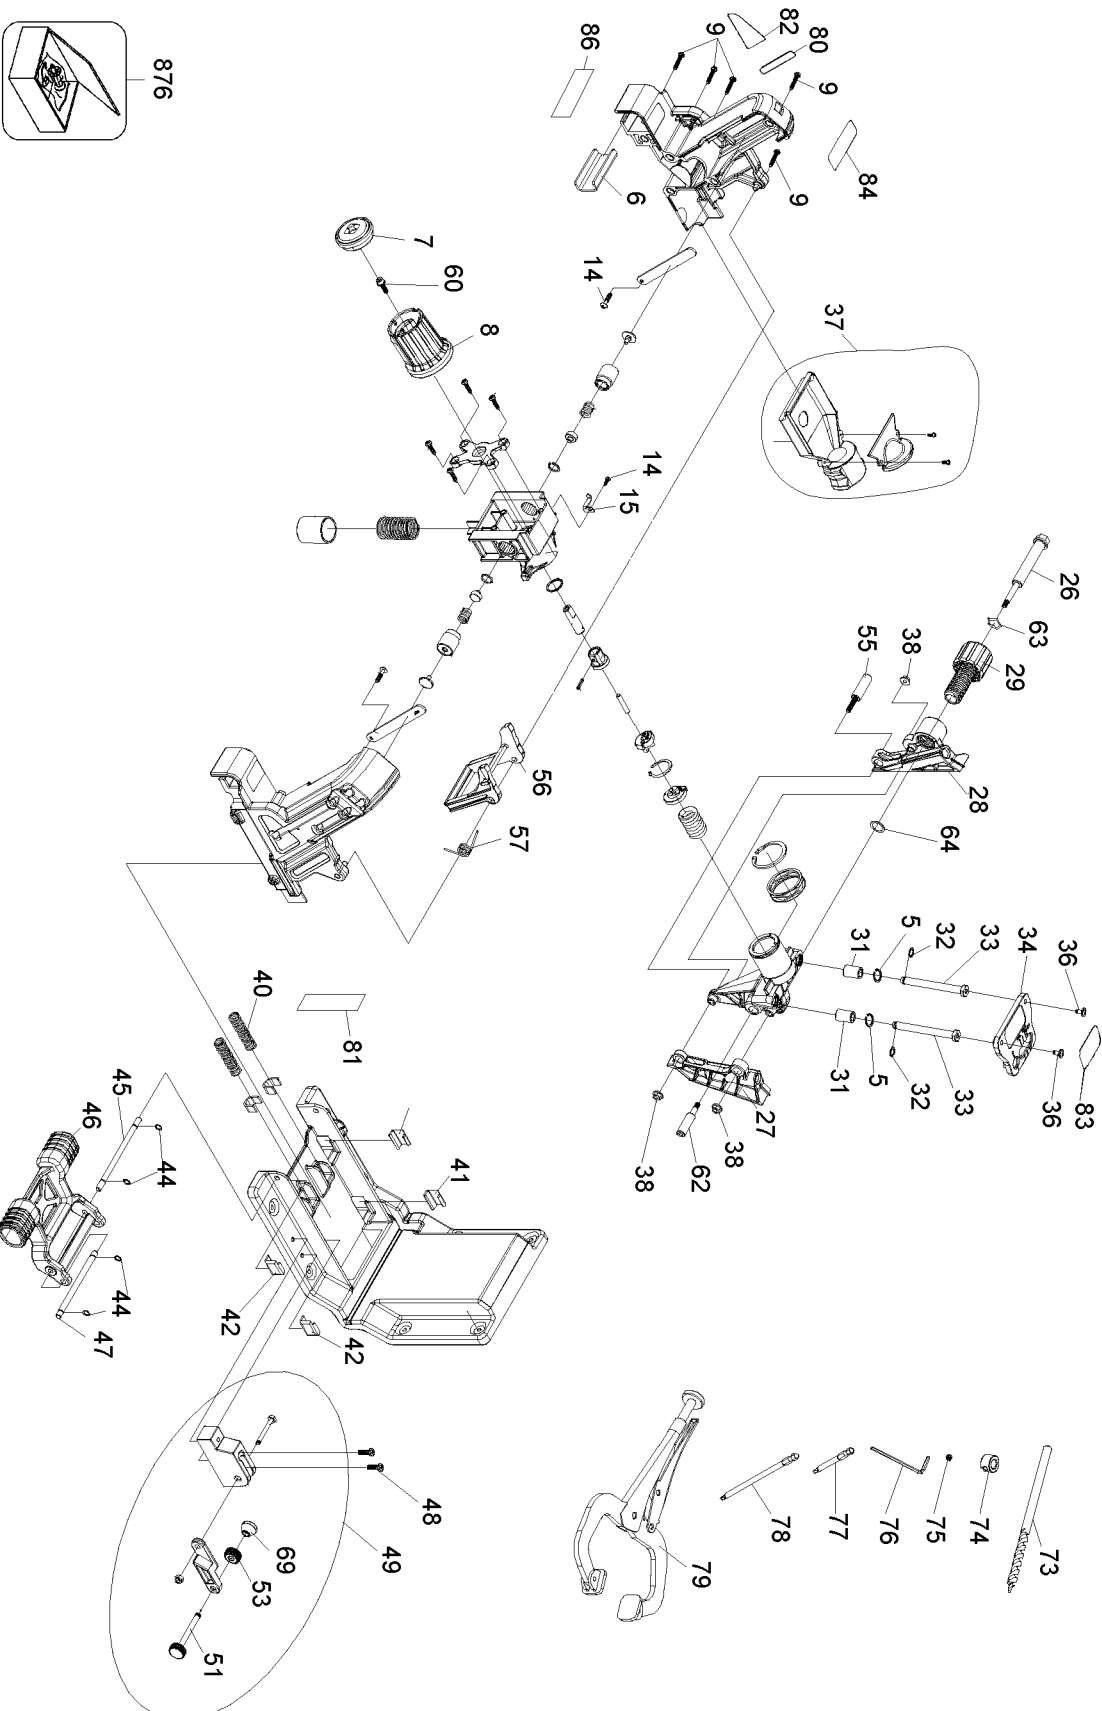

876

Parts List for 560 Type 1

Item Number	Part Number	Description	Qty Required
5	A24426	RETAINING RING	4
6	A27361	CLAMP PLATE	1
7	A22786	CAP	1
8	A28634	HANDLE	1
9	330065-13	SCREW	9
14	A24942	SCREW	3
15	A23531	INDICATOR	1
26	A21490	SHOULDER SCREW	1
27	A27367	GUIDE	1
28	A27381	GUIDE	1
29	A26665	HANDLE	1
31	A23127	BUSHING	2
32	A23523	RETAINING RING	2
33	A23126	ROD	2
34	A23125	PLATE	1
36	5140095-52	SCREW	2
37	A23779	VAC ADAPTER	1
38	5140095-74	FLANGE NUT	3
40	A22111	COMPRESSION SPRING	2
41	A22393	GUIDE BUSHING	2
42	A22349	GUIDE BUSHING	2
44	A23522	RETAINING RING	4
45	A21959	PIN	1
46	A21957	CLAMP HANDLE	1
47	A21960	PIN	1
48	5140060-41	SCREW	2
49	5140095-75	STOP ASSEMBLY	1

Parts List for 560 Type 1

Item Number	Part Number	Description	Qty Required
51	A23659	ADJUSTMENT SCREW	1
53	A23661	STOP NUT	1
55	5140095-76	SHOULDER SCREW	1
56	A22073	CAM	1
57	A21296	TORSION SPRING	1
60	5140095-78	SCREW	1
62	5140095-77	SHOULDER SCREW	1
63	5140092-88	WAVE WASHER	1
64	5140092-89	THRUST WASHER	1
69	5140095-68	SPECIAL NUT	1
73	5600	BIT	1
73	5600	BIT	1
74	A27406	COLLAR	1
75	A29046	SET SCREW	1
76	A29045	HEX WRENCH	1
77	DW2232 Z	#2SQ 3-1/2 PWR BIT	1
78	DW2262 Z	SQ REC 6IN PWR BIT	1
79	5140095-69	C CLAMP	1
80	A23532	SCALE LABEL	1
81	A23922	WARNING LABEL	1
82	A23921	SPEC. LABEL	1
83	A23924	WARNING LABEL	1
84	A23923	ID LABEL	1
86	A26758	LABEL	1
876	5140095-59	SCREW KIT	1