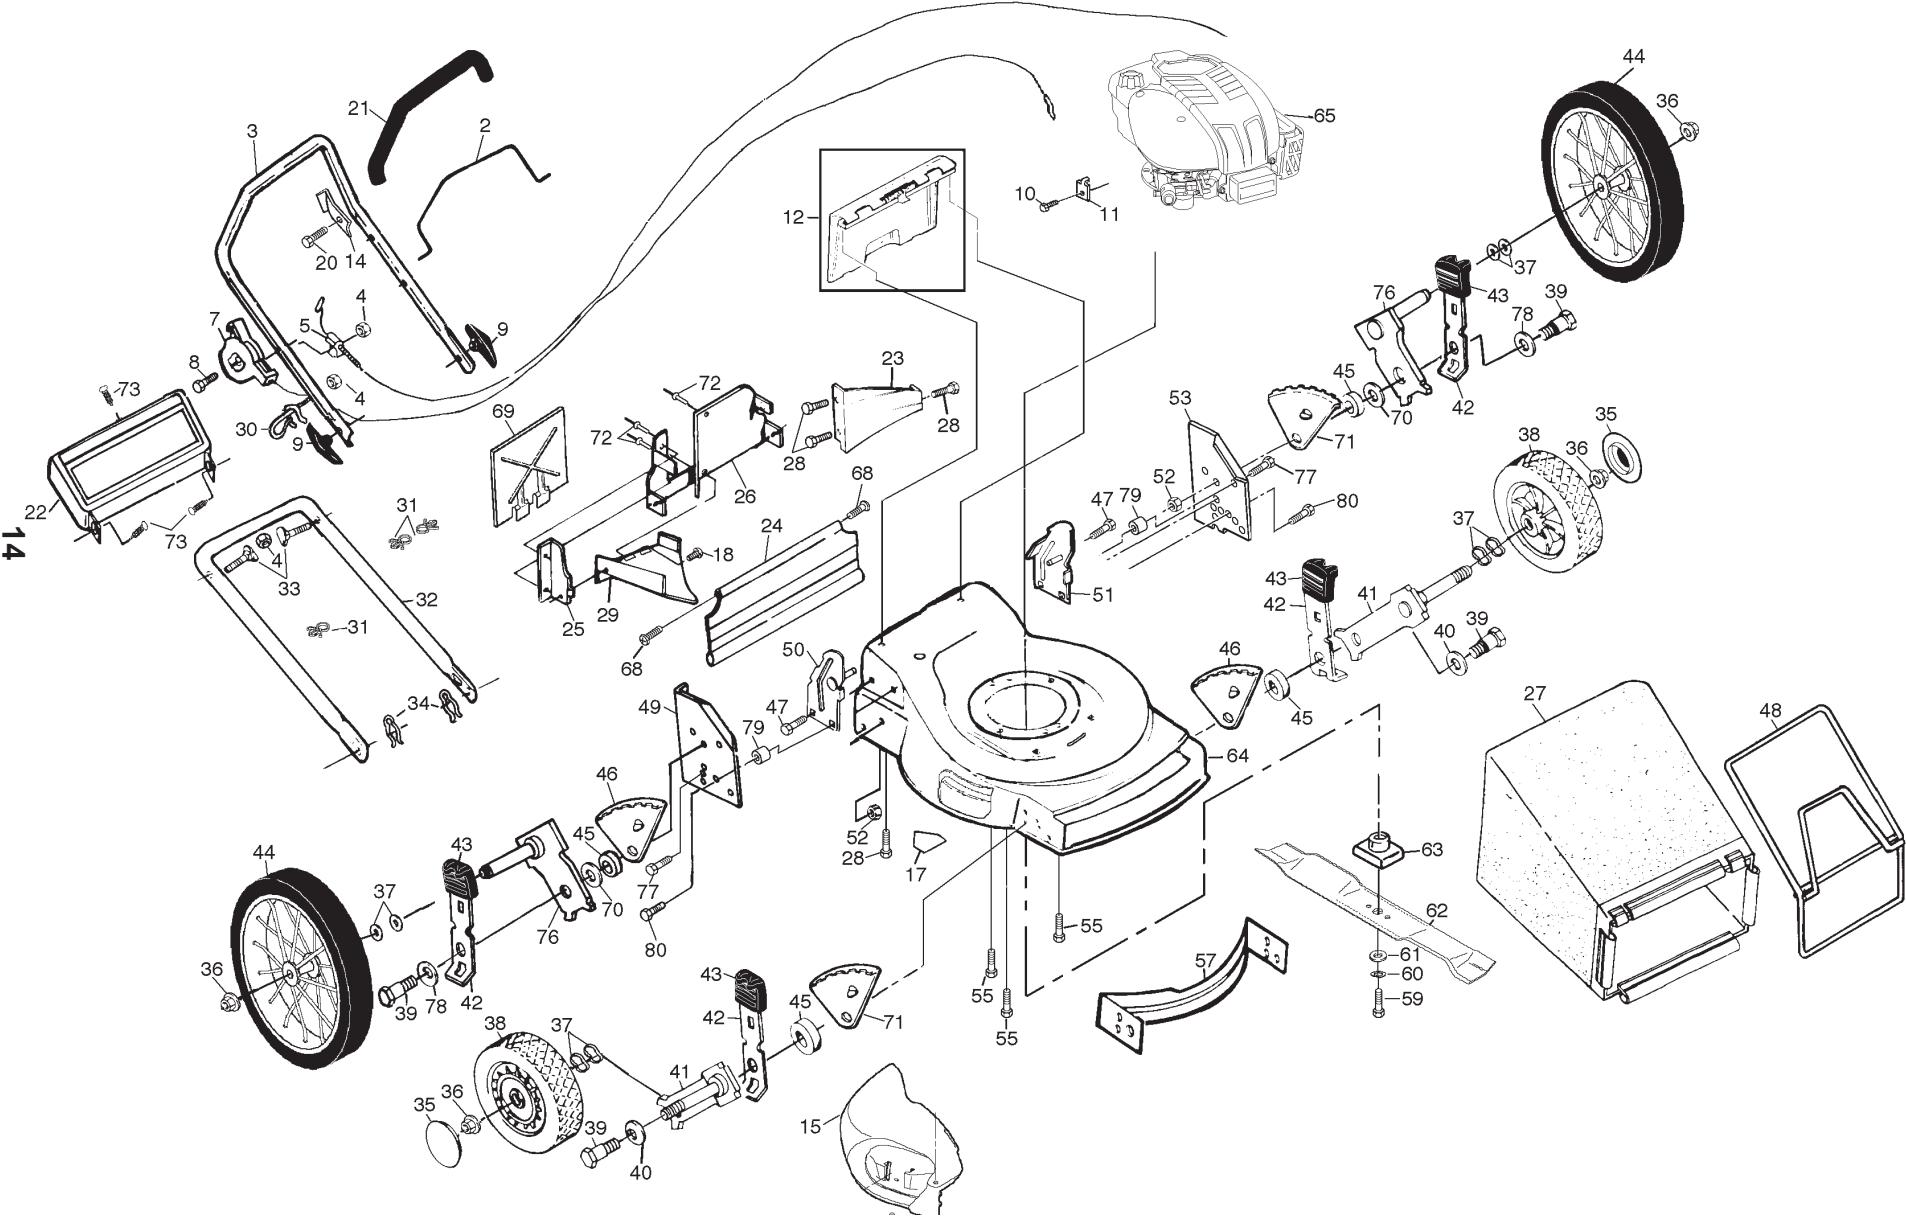

REPAIR PARTS

ROTARY LAWN MOWER - - MODEL NO. 560h (954140055A)

REPAIR PARTS

ROTARY LAWN MOWER - - MODEL NO. 560h (954140055A)

KEY NO.	PART NO.	DESCRIPTION	KEY NO.	PART NO.	DESCRIPTION
2	532850735	Control Bar	42	532125066	Selector Spring
3	532131815	Upper Handle	43	532701037	Selector Knob
5	532130861	Engine Zone Control Cable	44	532088017	Wheel & Tire Assembly (Rear)
7	532700417	Throttle Control	45	532146630	Spacer
8	532144929	Hex Washer Head Screw 1/4-20 x 2-1/8	46	532800368	Wheel Adjusting Bracket R.R./L.F.
9	532136376	Handle Knob	47	532150078	Self-tapping Screw 5/16-18 x 3/4
10	532083816	Screw #10 x 5/8	48	532088614	Catcher Frame
11	532213146	* Cable Clamp (Engine)	49	532151947	Wheel Support Bracket (Right)
12	532147612	Rear Door Kit	50	532153029	Handle Bracket (Right)
14	532125162	Upstop Bracket	51	532153030	Handle Bracket (Left)
15	532162358	Combi-cut Door	52	532751592	Locknut 3/8-16
17	532107339	Danger Decal	53	532154687	Wheel Support Bracket (Left)
18	532150050	Screw	55	532150406	Hex Head Thread Rolling Screw 3/8-16 x 1
20	532750097	Hex Washer Head Screw #10-24	57	532138871	Front Baffle
21	532155890	Handle Grip	59	532851084	Hex Head Machine Screw 3/8-24 x 1-3/8 Gr. 8
22	532157070	Trim Plate	60	532850263	Helical Lock Washer
23	532148941	Rear Baffle	61	532851074	Hardened Washer
24	532140540	Rear Skirt	62	532141114	Blade 22"
25	532138860	Side Baffle	63	532851514	Blade Adapter
26	532162456	Back Plate	64	532162314	Lawn Mower Housing Kit (Includes Key No. 17)
27	532800386	Grass Bag	65	-- -- -- --	* Engine - Briggs & Stratton Model No. 121602
28	532054583	Screw Hex Head 1/4-20 x 1/2	68	532088652	Hinge Screw
29	532125376	Discharge Baffle	69	532125368	Mulcher Plate
30	532132001	Rope Guide	70	532088348	Flat Washer
31	532066426	Wire Ties	71	532800370	Wheel Adjusting Bracket L.R./L.F.
32	532157082	Lower Handle	72	532128415	Pop Rivet
33	532131959	Handle Bolt	73	532701477	Push-in Fastener
34	532051793	Hairpin Cotter	76	532125323	Axle Arm Assembly
35	532157008	Hubcap	77	532149588	Screw
36	532083923	Flanged Locknut	78	532061651	Spacer
37	532057143	Wave Washer	79	532073713	Spacer
38	532750550	Wheel & Tire Assembly (Front)	80	874760612	Screw
39	532142748	Shoulder Bolt	81	532141841	Screw
40	532062335	Belleville Washer	--	532163135	Decal (Housing)
41	532151254	Axle Arm	--	532163134	Decal (Mulcher Door)
			--	532162313	Owner's Manual