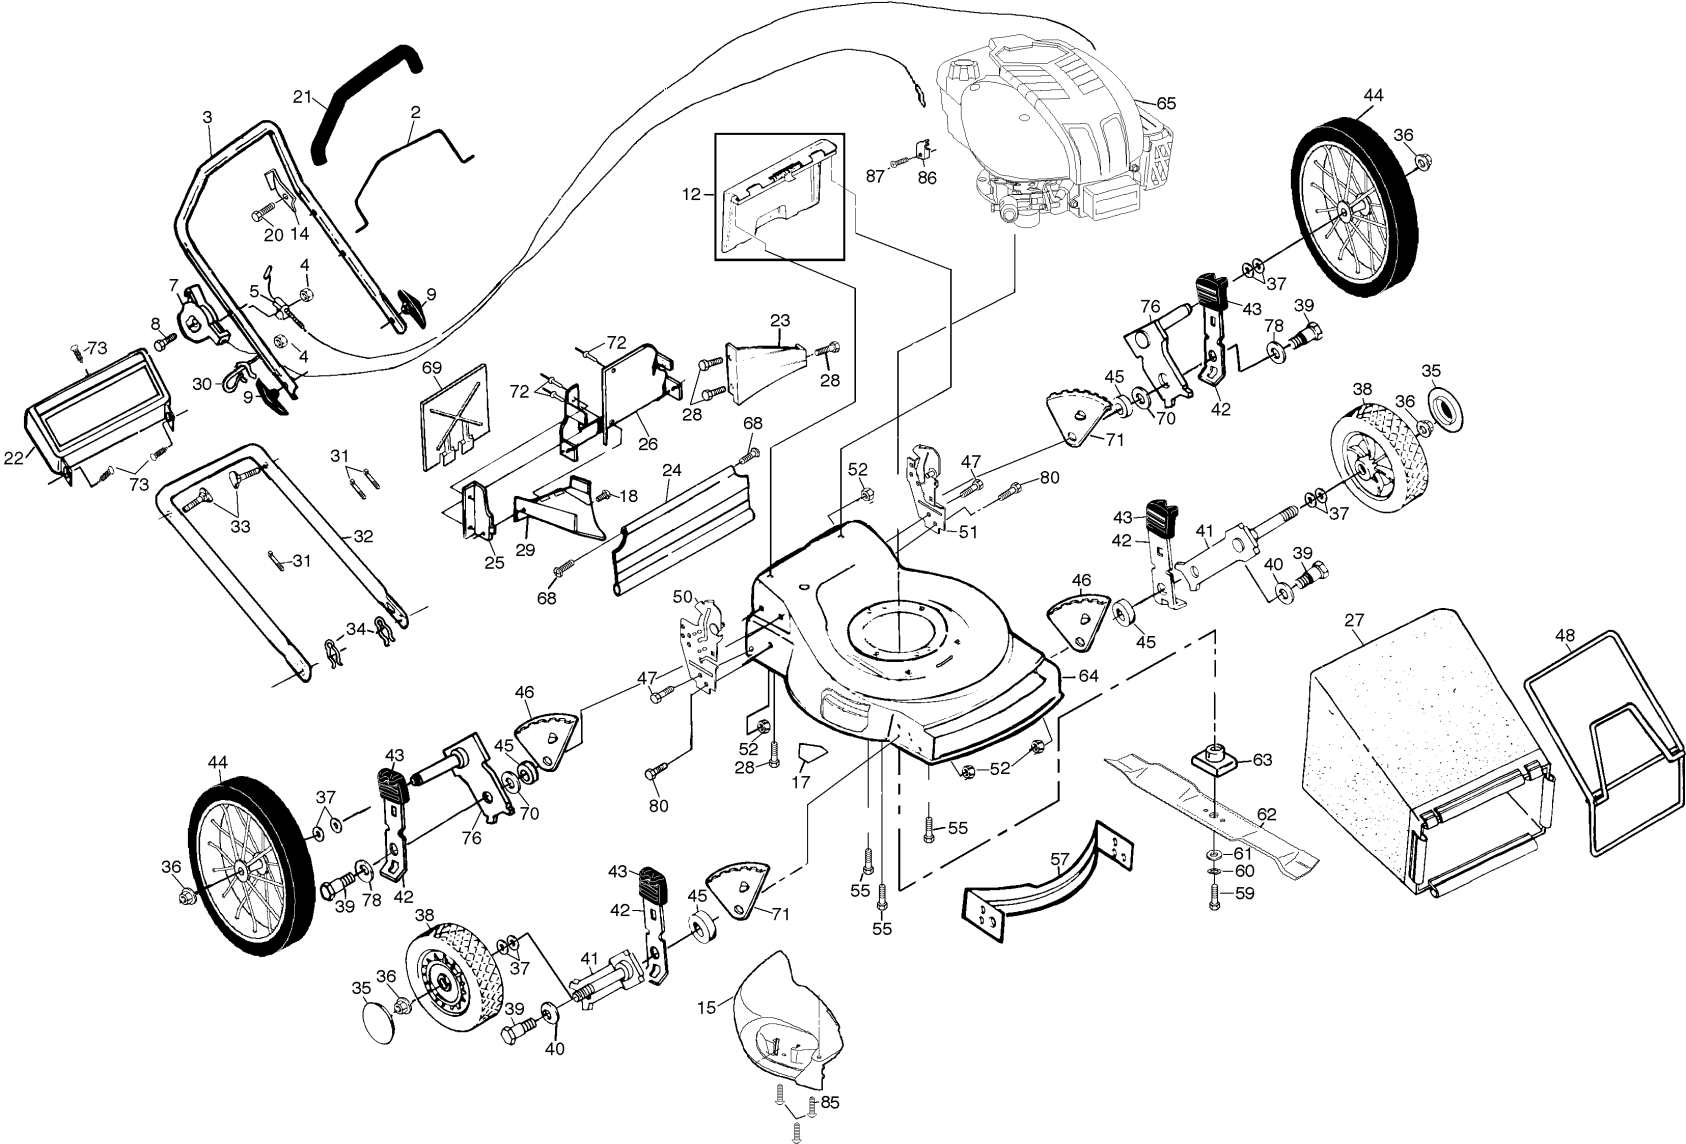

REPAIR PARTS

ROTARY LAWN MOWER - - MODEL NO. 560h (954140055B)

REPAIR PARTS

ROTARY LAWN MOWER - - MODEL NO. 560h (954140055B)

KEY NO.	PART NO.	DESCRIPTION	KEY NO.	PART NO.	DESCRIPTION
2	532850735	Control Bar	43	532701037	Selector Knob
3	532164280	Upper Handle	44	532088017	Wheel & Tire Assembly (Rear)
4	532063601	Locknut	45	532146630	Spacer
5	532130861	Engine Zone Control Cable	46	532800368	Wheel Adjusting Bracket R.R.
7	532700644	Throttle Control	47	532150078	Self-tapping Screw 5/16-18 x 3/4
8	532144929	Hex Washer Head Screw 1/4-20 x 2-1/8	48	532088614	Catcher Frame
9	532136376	Handle Knob	50	532162353	Handle Bracket (Right)
12	532151023	Rear Door Kit	51	532162354	Handle Bracket (Left)
14	532125162	Upstop Bracket	52	532751592	Locknut 3/8-16
15	532162358	Quick Trim Door	55	532150406	Hex Head Thread Rolling Screw 3/8-16 x 1
17	532107339	Danger Decal	57	532138871	Front Baffle
18	532150050	Screw	59	532851084	Hex Head Machine Screw 3/8-24 x 1-3/8 Gr. 8
20	532750097	Hex Washer Head Screw #10-24	60	532850263	Helical Lock Washer
21	532164265	Handle Grip	61	532851074	Hardened Washer
22	532157070	Trim Plate	62	532141114	Blade 22"
23	532148941	Rear Baffle	63	532851514	Blade Adapter
24	532140540	Rear Skirt	64	532162314	Lawn Mower Housing Kit (Includes Key No. 17)
25	532138860	Side Baffle	65	-- -- -- --	* Engine - Briggs and Stratton Model No. 121602-0175-EA
26	532162456	Back Plate	68	532088652	Hinge Screw
27	532800386	Grass Bag	69	532125368	Mulcher Plate
28	532054583	Screw Hex Head 1/4-20 x 1/2	70	532088348	Flat Washer
29	532125376	Discharge Baffle	71	532800370	Wheel Adjusting Bracket L.R.
30	532132001	Rope Guide	72	532128415	Pop Rivet
31	532066426	Wire Ties	73	532701477	Push-in Fastener
32	532157082	Lower Handle	76	532125323	Axle Arm Assembly
33	532131959	Handle Bolt	78	532061651	Spacer
34	532051793	Hairpin Cotter	80	874760612	Screw
35	532157008	Hubcap	85	532141841	Screw
36	532083923	Flanged Locknut	86	532111190	Cable Clamp
37	532057143	Wave Washer	87	532083816	Screw
38	532750550	Wheel & Tire Assembly (Front)	--	532165411	Owner's Manual
39	532142748	Shoulder Bolt			
40	532062335	Belleville Washer			
41	532151254	Axle Arm			
42	532125066	Selector Spring			