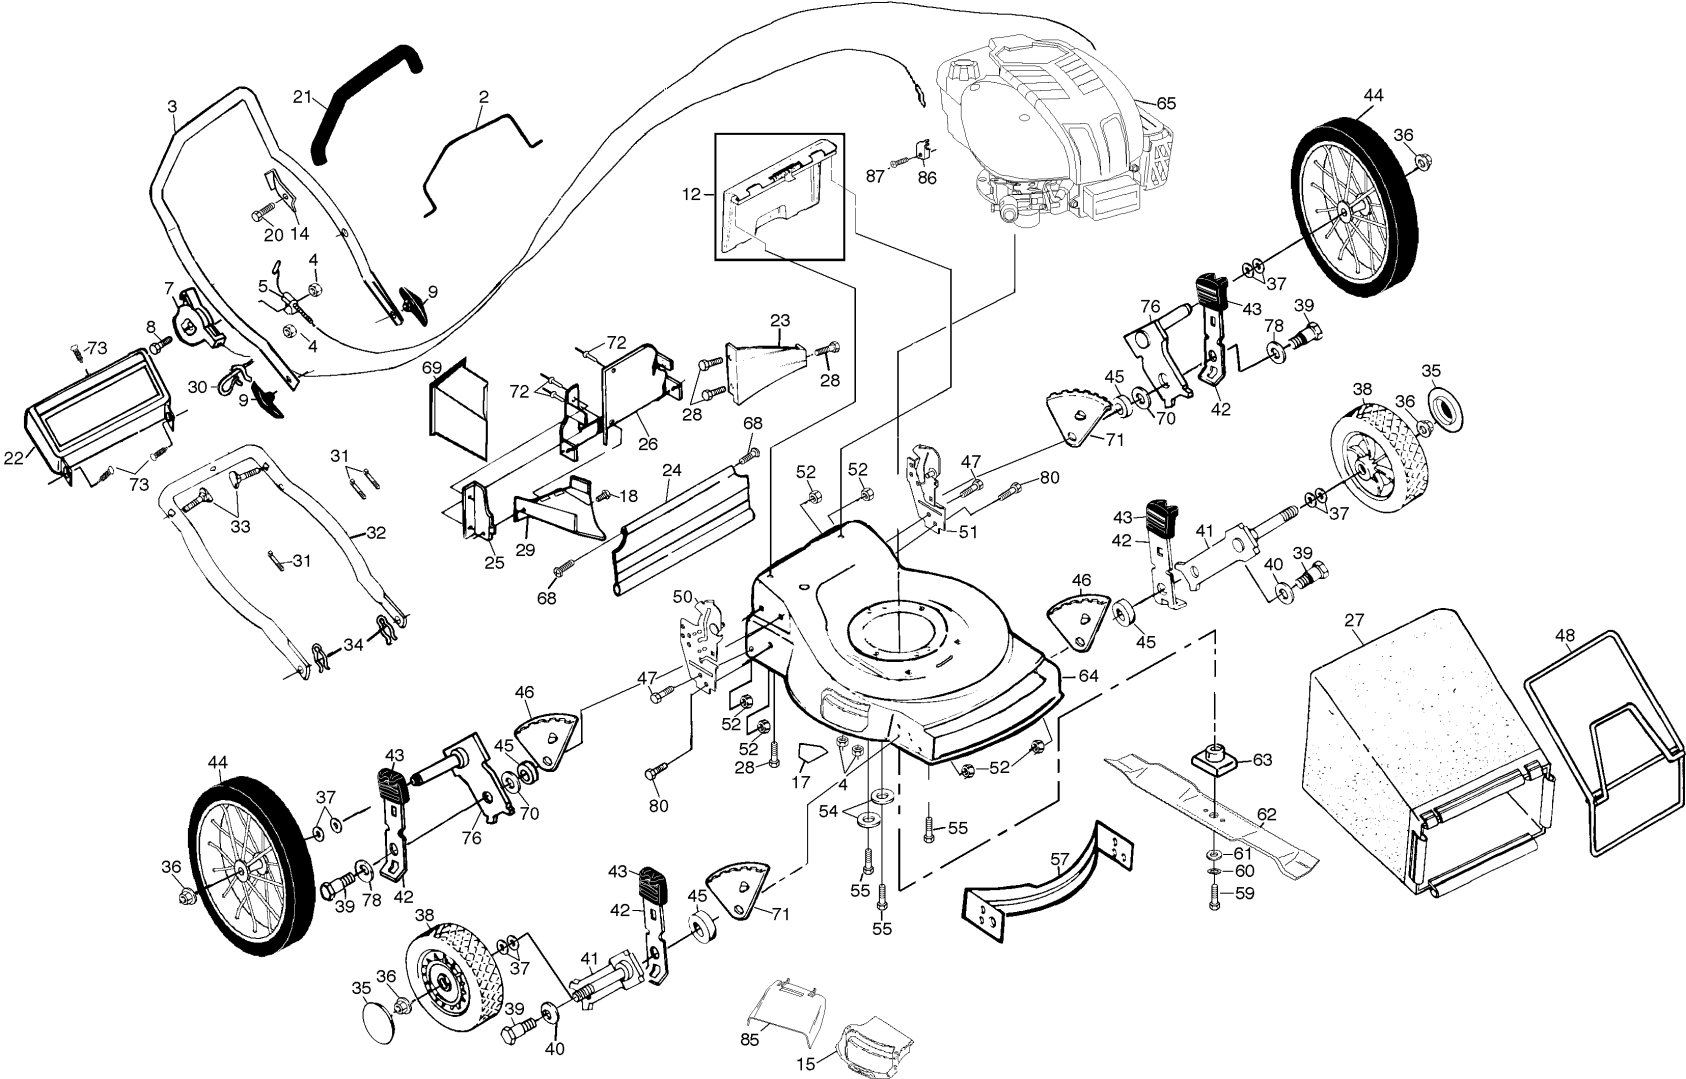

REPAIR PARTS

ROTARY LAWN MOWER - - MODEL NO. 560h (954140055D)

REPAIR PARTS

ROTARY LAWN MOWER - - MODEL NO. 560h (954140055D)

KEY NO.	PART NO.	DESCRIPTION	KEY NO.	PART NO.	DESCRIPTION
2	532850735	Control Bar	43	532701037	Selector Knob
3	532166267	Upper Handle	44	532088017	Wheel & Tire Assembly (Rear)
4	532063601	Locknut	45	532146630	Spacer
5	532130861	Engine Zone Control Cable	46	532800368	Wheel Adjusting Bracket R.R.
7	532166971	Throttle Control	47	532150078	Self-tapping Screw 5/16-18 x 3/4
8	532144929	Hex Washer Head Screw 1/4-20 x 2-1/8	48	532088614	Catcher Frame
9	532136376	Handle Knob	50	532162353	Handle Bracket (Right)
12	532151023	Rear Door Kit	51	532162354	Handle Bracket (Left)
14	532125162	Upstop Bracket	52	532751592	Locknut 3/8-16
15	532150756	Combi-Cut Mulcher	54	532125078	Washer
17	532107339	Danger Decal	55	532150406	Hex Head Thread Rolling Screw 3/8-16 x 1
18	532150050	Screw	57	532144964	Front Baffle
20	532750097	Hex Washer Head Screw #10-24	59	532851084	Hex Head Machine Screw 3/8-24 x 1-3/8 Gr. 8
21	532164265	Handle Grip	60	532850263	Helical Lock Washer
22	532157070	Trim Plate	61	532851074	Hardened Washer
23	532125348	Rear Baffle	62	532141114	Blade 22"
24	532140540	Rear Skirt	63	532851514	Blade Adapter
25	532138860	Side Baffle	64	532150982	Lawn Mower Housing Kit (Includes Key No. 17)
26	532166800	Back Plate	65	-- -- -- --	* Engine - Briggs and Stratton Model No. 121602-0175-EA
27	532800386	Grass Bag	68	532088652	Hinge Screw
28	532054583	Screw Hex Head 1/4-20 x 1/2	69	532166649	Mulcher Plug
29	532125376	Discharge Baffle	70	532088348	Flat Washer
30	532132001	Rope Guide	71	532800370	Wheel Adjusting Bracket L.R.
31	532066426	Wire Ties	72	532128415	Pop Rivet
32	532157082	Lower Handle	73	532701477	Push-in Fastener
33	532131959	Handle Bolt	76	532125323	Axle Arm Assembly
34	532051793	Hairpin Cotter	78	532061651	Spacer
35	532157008	Hubcap	80	874760612	Screw
36	532083923	Flanged Locknut	85	532150653	Clip on Guard
37	532057143	Wave Washer	86	532111190	Cable Clamp
38	532750550	Wheel & Tire Assembly (Front)	87	532083816	Screw
39	532142748	Shoulder Bolt	--	532162300	Warning Decal
40	532062335	Belleville Washer	--	532166646	Owner's Manual
41	532151254	Axle Arm			
42	532125066	Selector Spring			