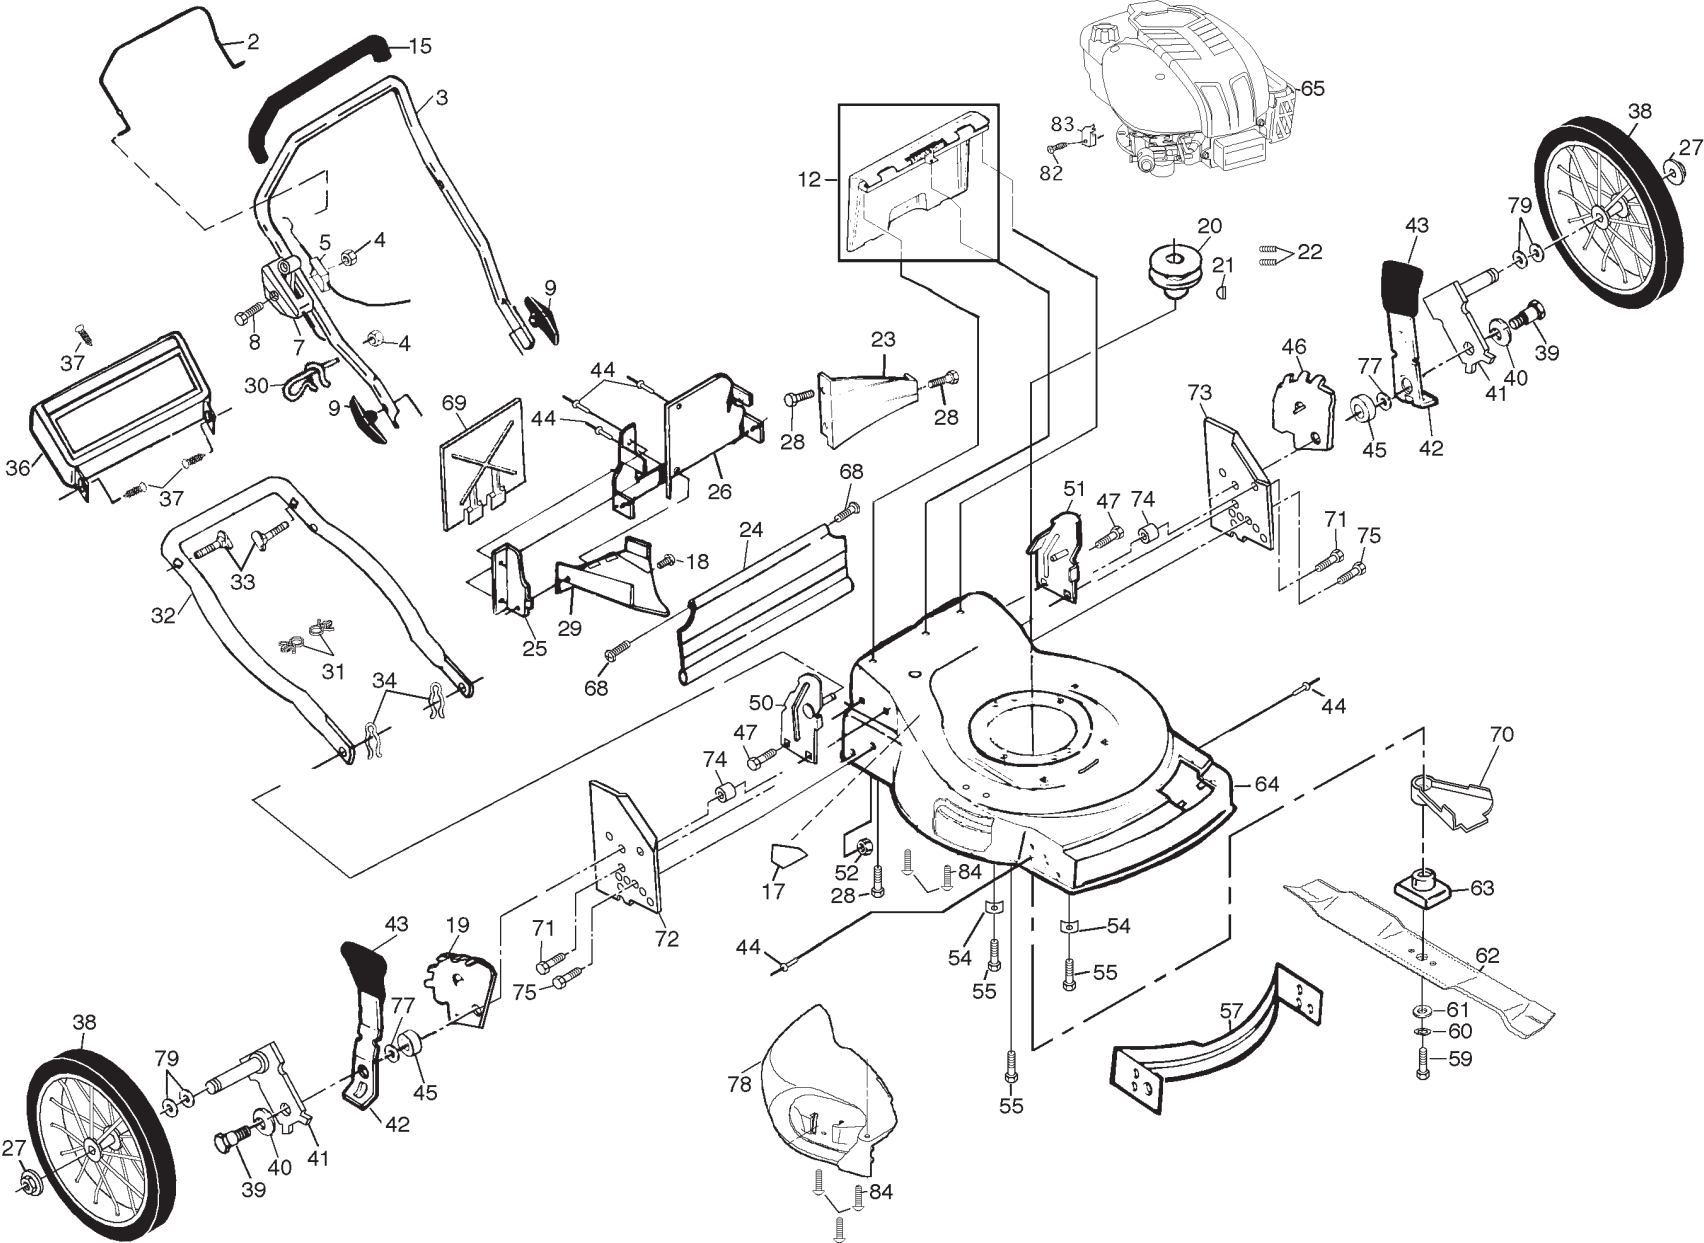

REPAIR PARTS

ROTARY LAWN MOWER - - MODEL NO. 560hs (954140058A)

16

REPAIR PARTS

ROTARY LAWN MOWER - - MODEL NO. 560hs (954140058A)

KEY NO.	PART NO.	DESCRIPTION	KEY NO.	PART NO.	DESCRIPTION
2	532146900	Control Bar	43	532701037	Selector Knob
3	532131815	Upper Handle	44	532128415	Pop Rivet
4	532063601	Locknut	45	532146630	Spacer
5	532851671	Engine Zone Control Cable	46	532800370	Wheel Adjusting Bracket
7	532700417	Throttle Control	47	532150078	Self-tapping Screw 5/16-18 x 3/4
8	532144929	Hex Washer Head Screw 1/4-20 x 2-1/8	48	532701477	Screw 1/4-20 x 1
9	532136376	Handle Knob	50	532153029	Handle Bracket (Right)
12	532151023	Rear Door Kit	51	532153030	Handle Bracket (Left)
15	532155890	Handle Grip	52	532751592	Locknut 3/8-16
17	532107339	Danger Decal	54	532125078	Engine Washer
18	532150050	Screw	55	532150406	Hex Head Thread Rolling Screw 3/8-16 x 1-1/8
19	532800368	Wheel Adjusting Bracket	57	532138871	Front Baffle
20	532084596	Engine Pulley	59	532851084	Hex Head Machine Screw 3/8-24 x 1-3/8 Gr. 8
21	532087677	Hi Pro Key #505	60	532850263	Helical Lock Washer
22	532059708	Set Screw 1/4-20 x 5/16	61	532851074	Hardened Washer
23	532148941	Rear Baffle	62	532141114	Blade 22"
24	532140540	Rear Skirt	63	532851514	Blade Adapter
25	532138860	Side Baffle	64	532162339	Lawn Mower Housing Kit (Includes Key No. 17)
26	532162337	Back Plate	65	-----	Engine Briggs & Stratton 121602
27	532083923	Flanged Locknut	68	532088652	Hinge Screw
28	532054583	Screw Hex Head 1/4-20 x 1/2	69	532125368	Mulcher Plate
29	532125376	Discharge Baffle	70	532134612	Debris Shield
30	532132001	Rope Guide	71	532149588	Thread Cutting Screw 5/16 - 18 x 1-1/5
31	532066426	Wire Tie	72	532151947	Support Bracket (RH)
32	532157082	Lower Handle	73	532154687	Support Bracket (LH)
33	532131959	Handle Bolt	74	532073713	Spacer
34	532051793	Hairpin Cotter	75	874760612	Bolt
36	532157070	Trim Plate Assembly	77	532088348	Flat Washer
37	532701477	Push-in Fastener	78	532162358	Quick Trim Door
38	532088017	Wheel & Tire Assembly	79	532057143	Wave Washer
39	532142748	Shoulder Bolt	81	532151517	Cable Clip
40	532061651	Spring Washer	82	532083816	Screw
41	532125323	Axle Arm	83	532213146	Engine Clamp
42	532125066	Selector Spring	84	532141841	Screw
			--	532162338	Owner's Manual