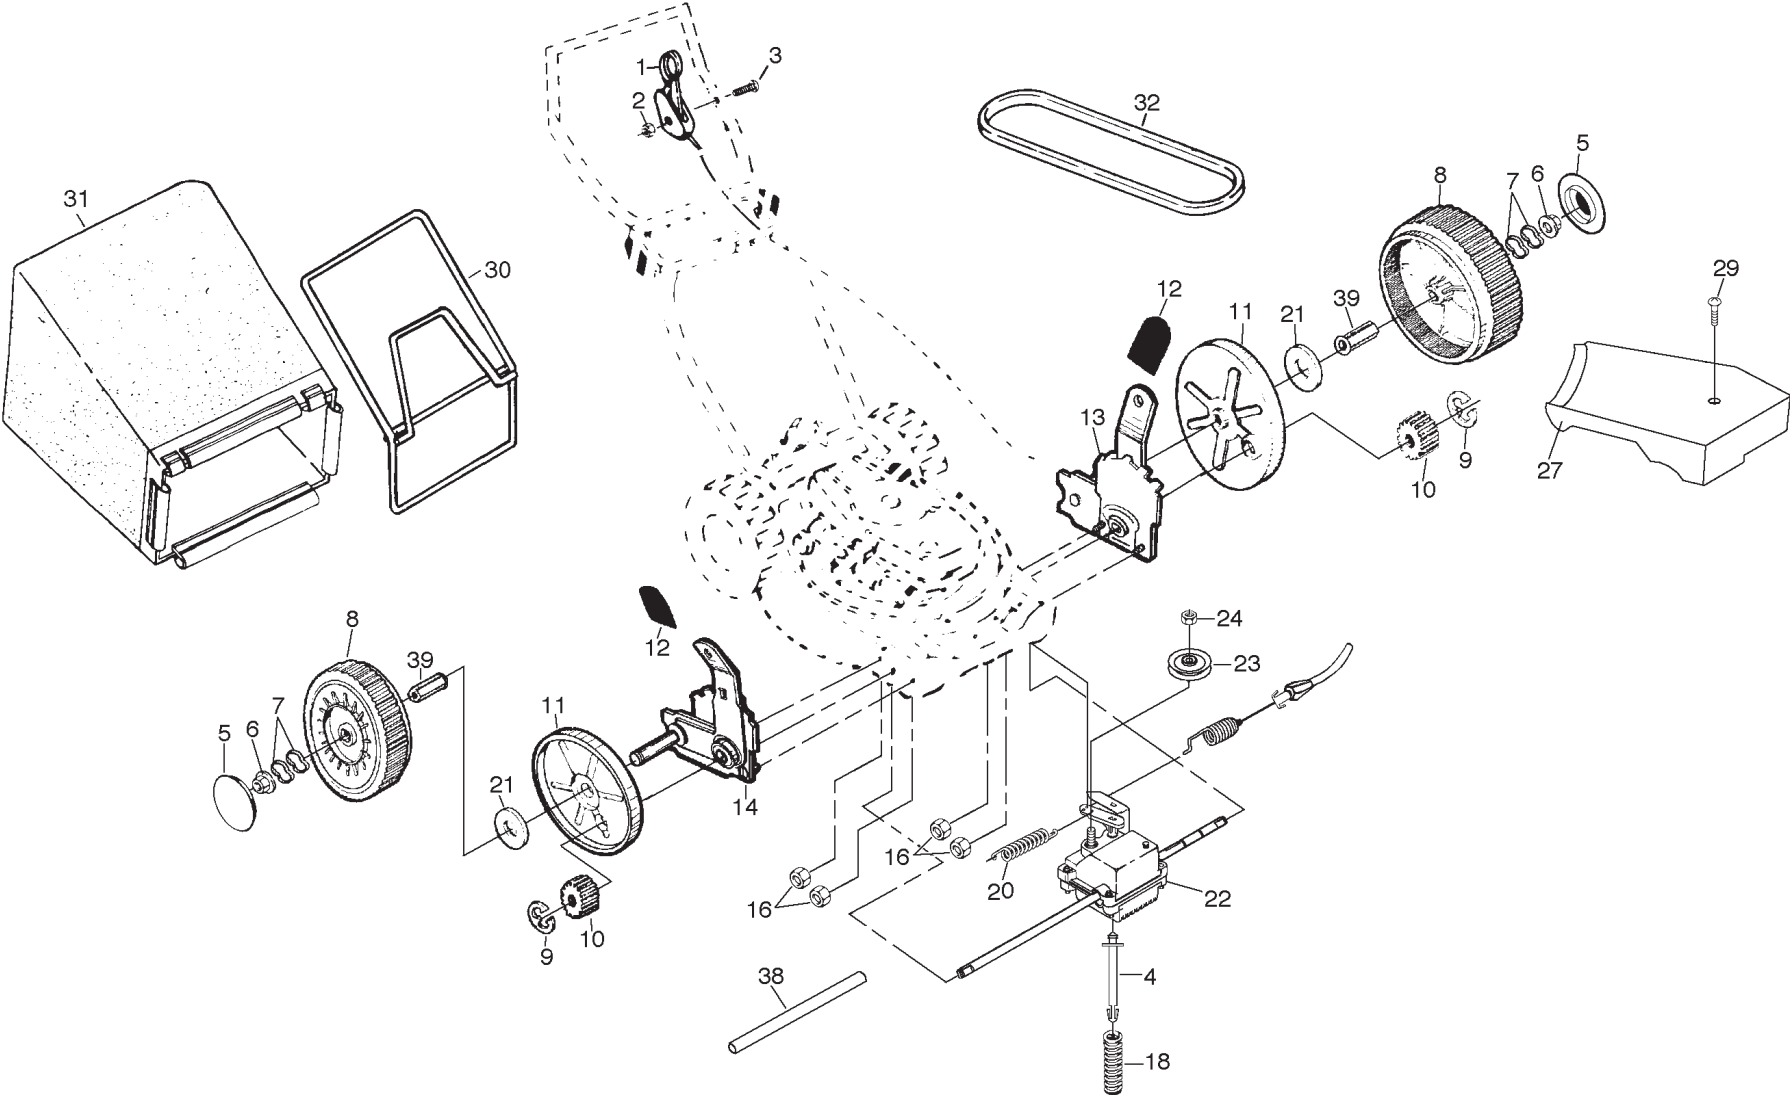

REPAIR PARTS

ROTARY LAWN MOWER - - MODEL NO. 560hs (954140058A)

18

REPAIR PARTS

ROTARY LAWN MOWER - - MODEL NO. 560hs (954140058A)

KEY NO.	PART NO.	DESCRIPTION	KEY NO.	PART NO.	DESCRIPTION
1	532146323	Drive Control	20	532075192	Spring
2	532751152	Locknut #10-24	21	532067725	Washer 1/2 x 1-1/2 x .134
3	532158755	Pan Head Machine Screw 1/4-20 x 2-1/8	22	532702511	Gear Case Assembly
4	532150495	Spring Retainer	23	532137052	Drive Pulley
5	532157008	Hubcap	24	532132010	Locknut
6	532083923	Nut	27	532162366	Drive Cover
7	532057143	Wave Washer	29	532143603	Pan Head Tapping Screw #10-24 x 1-3/4
8	532801156	Wheel & Tire Assembly	30	532088614	Catcher Frame
9	812000058	E-ring	31	532800386	Grass Bag
10	532137054	Pinion	32	532146527	V-Belt
11	532088080	Dust Cover	38	532086012	Drive Shaft Cover
12	532701037	Selector Knob	39	532088446	Wheel Bushing
13	532151009	Wheel Adjuster Assembly (Left)	--	532163139	Drive Cover Decal
14	532151010	Wheel Adjuster Assembly (Right)	--	532750320	Ht. Adjuster Decal RH
16	532063601	Locknut	--	532750319	Ht. Adjuster Decal LH
18	532137090	Spring			