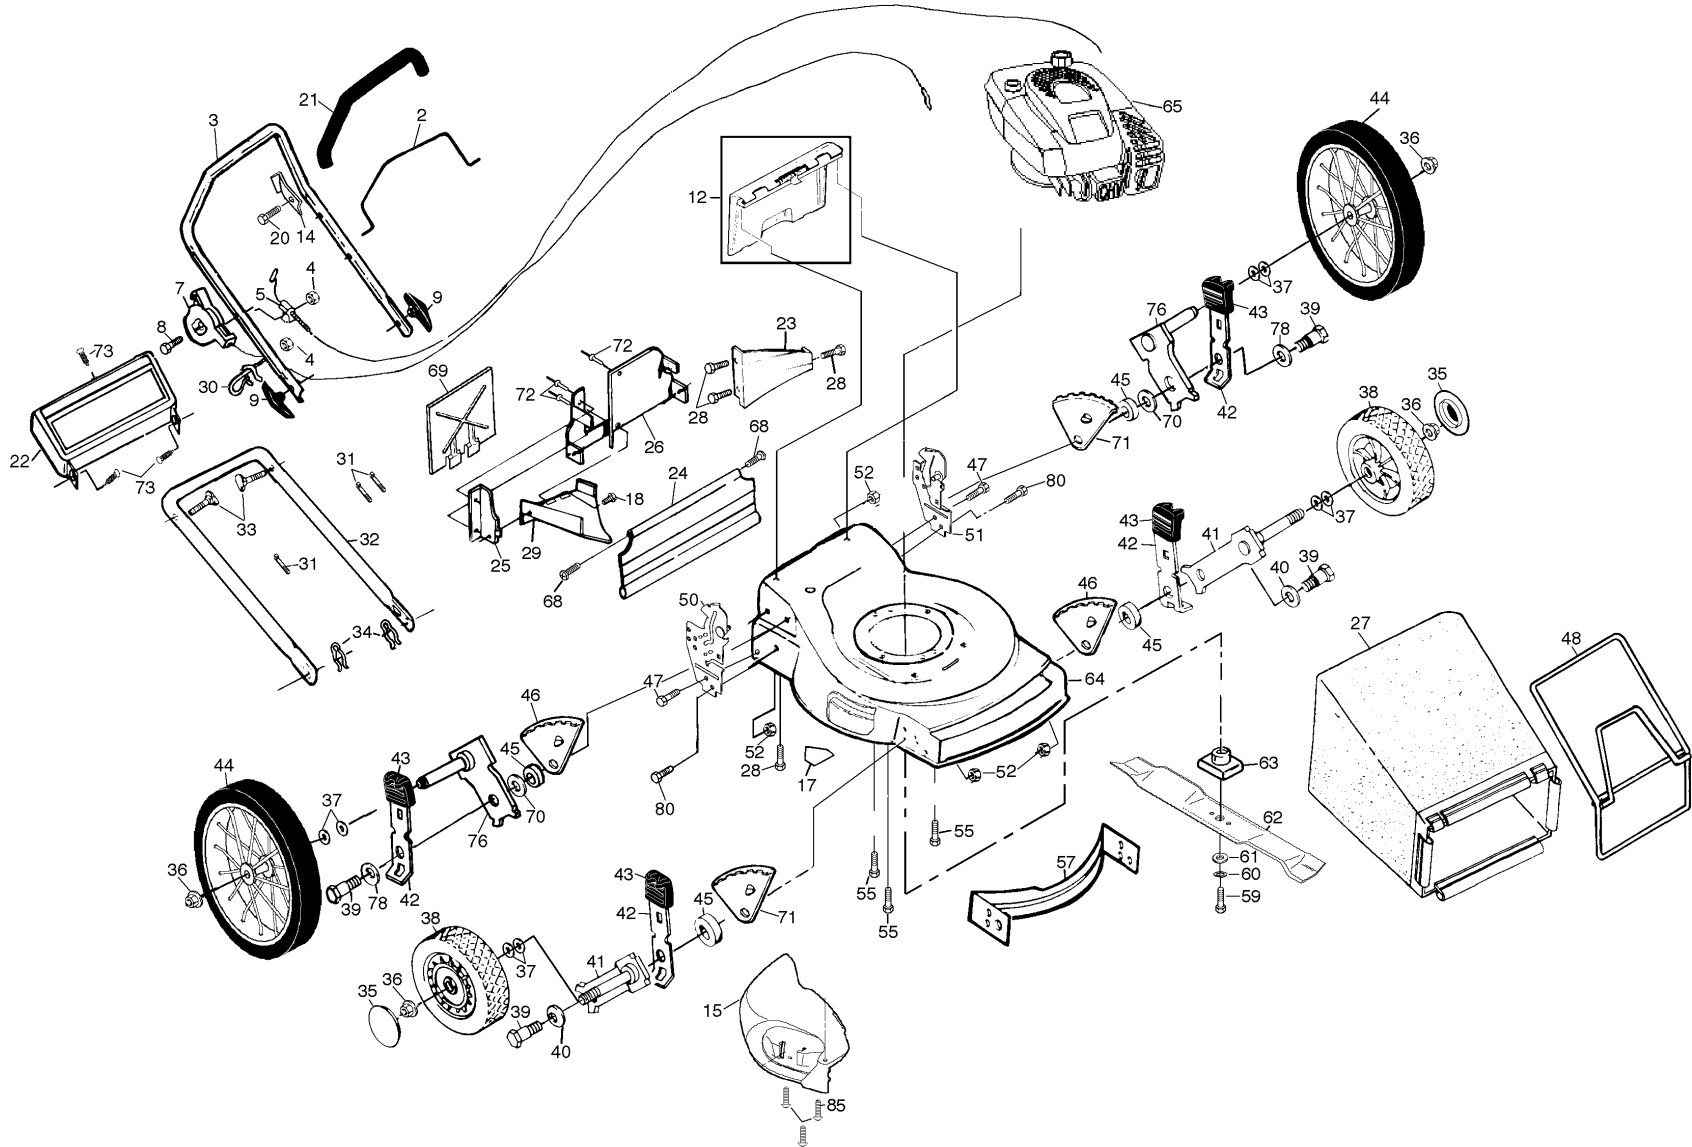

# REPAIR PARTS

## ROTARY LAWN MOWER - - MODEL NO. 560ht (954140057B)