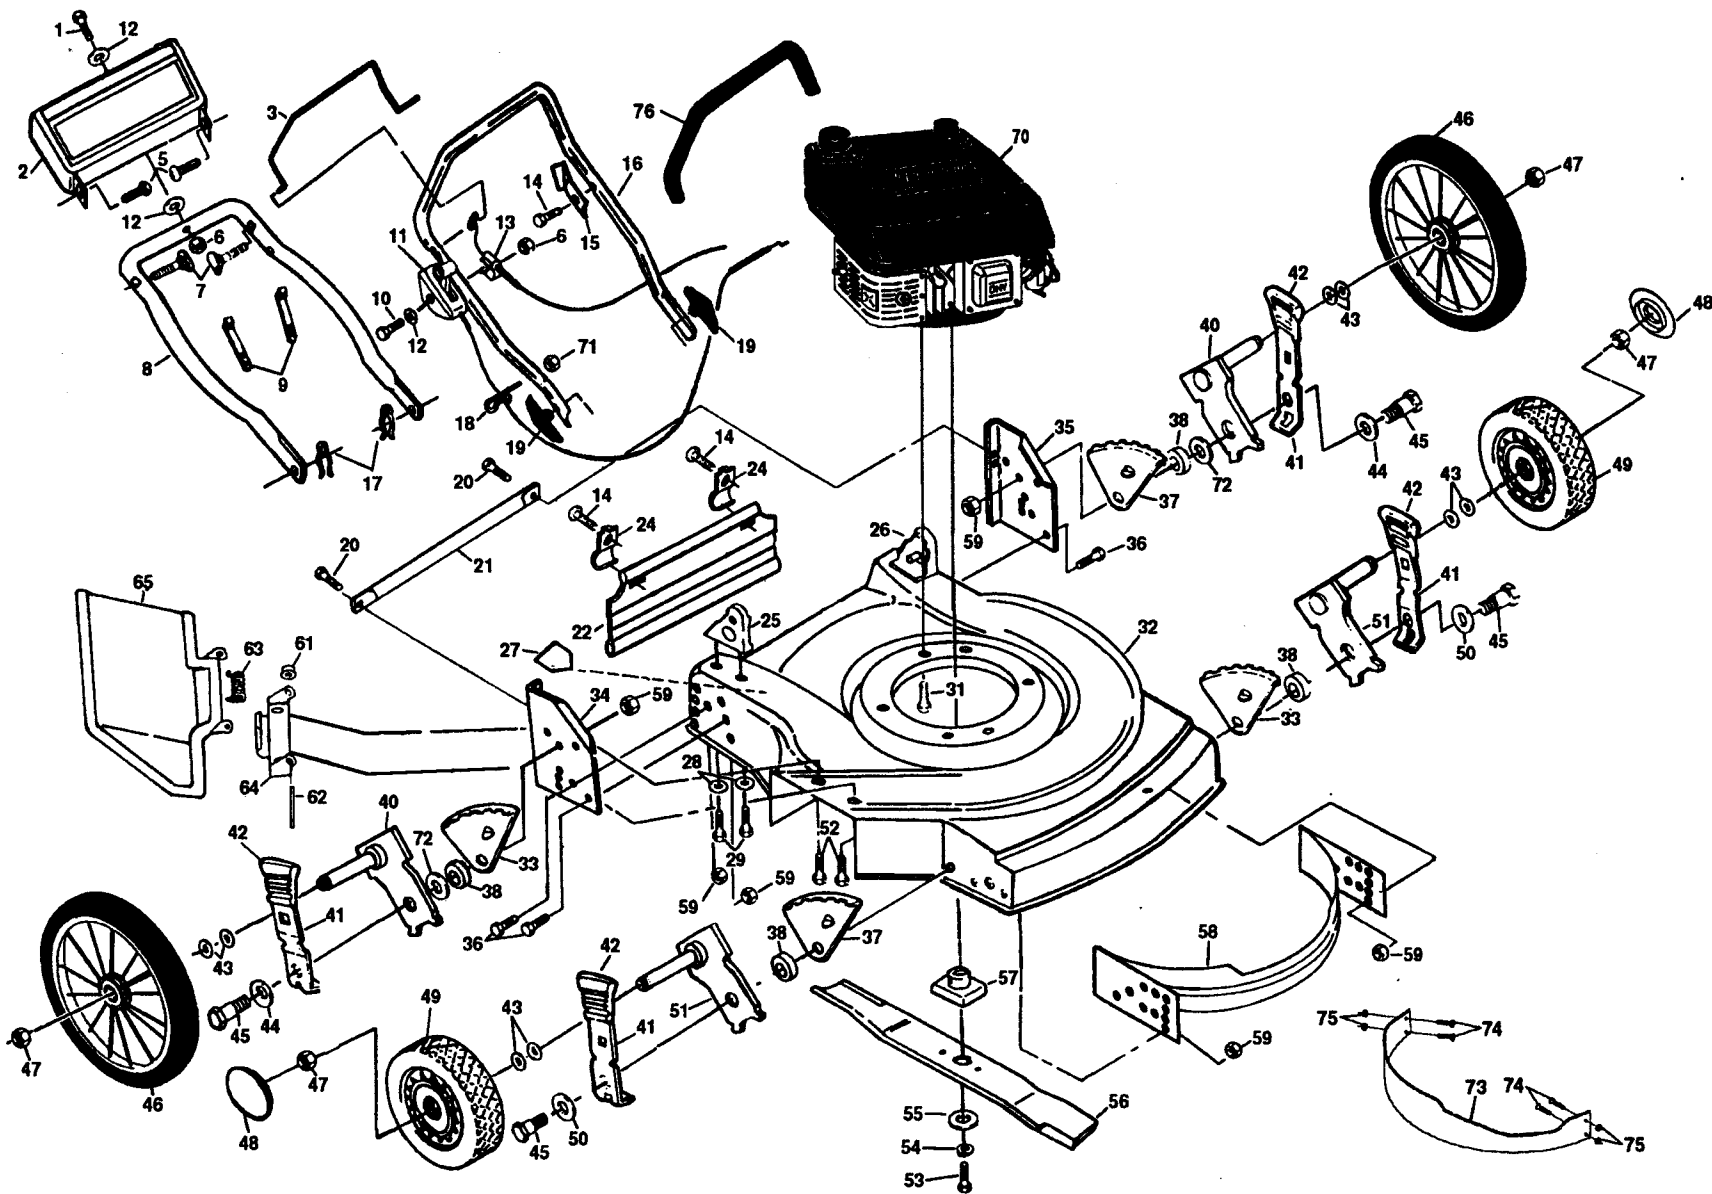

REPAIR PARTS

22" ROTARY LAWN MOWER - - MODEL NO. 56c (H56CA), PRODUCT NO. 954 06 52-01

REPAIR PARTS

22" ROTARY LAWN MOWER - - MODEL NO. 56c (H56CA), PRODUCT NO. 954 06 52-01

KEY NO.	PART NO.	DESCRIPTION	KEY NO.	PART NO.	DESCRIPTION
1	532085436	Hex Head Washer Screw 1/4-20 x 1-1/2	40	532143625	Axle Arm Assembly (Rear)
2	532800547	Trim Plate	41	532125066	Selector Spring
3	532850735	Control Bar	42	532132800	Selector Knob
5	532036953	Self-tapping Screw #10-24 x 5/8	43	532057143	Washer
6	532063601	Locknut 1/4-20	44	532061651	Washer
7	532131959	Handle Bolt 5/16-18 x 1-3/4	45	532142748	Shoulder Bolt 3/8-16
8	532125293	Lower Handle	46	532143595	Wheel & Tire Assembly 16.0 x 2.0
9	532066426	Wire Tie	47	532083923	Locknut
10	532086055	Machine Screw 1/4-20 x 2-1/4	48	532850845	Hubcap
11	532700654	Throttle Control	49	532143593	Wheel & Tire Assembly 8.0 x 2.0
12	532085723	Washer	50	532062335	Washer
13	532130861	Engine Zone Control Cable	51	532125061	Axle Arm Assembly (Front)
14	532750097	Hex Washer Head Screw #10-24 x 1/2	52	532851856	Hex W/Sems 1/4-20 3/8 Screw
15	532125162	Up-Stop Bracket	53	532851084	Hex Head Screw 3/8-24 x 1-3/8 Gr. 8
16	532125295	Upper Handle	54	532850263	Helical Washer 3/8
17	532051793	Hairpin Cotter	55	532851074	Hardened Washer
18	532132001	Rope Guide	56	532134768	22" Blade
19	532136376	Handle Knob	57	532850977	Blade Adapter
20	532054583	Self-tapping Screw 1/4-20 x 1/2	58	532139771	Front Baffle & Rear
21	532107611	Support Rod	59	532751592	Locknut 3/8-16
22	532128797	Rear Skirt	61	532083731	Speed-Nut
24	532125207	Skirt Bracket	62	532851854	Hinge Rod
25	532140465	Handle Bracket Assembly (Right)	63	532851855	Torsion Spring
26	532140466	Handle Bracket Assembly (Left)	64	532125175	Housing Bracket Assembly
27	532107339	Danger Decal	65	532134253	Discharge Guard
28	532059289	Washer	69	532083816	Thread Rolling Screw #10-32 x 5/8
29	532055187	Thread Cutting Screw 5/16-18 x 1-3/4	70	-----	* Engine - Kawasaki - Model No. FC150V
31	532850998	Thread Rolling Screw 3/8-16 x 1	71	873510400	Keps Locknut 1/4-20
32	532700693	Lawn Mower Housing (Includes Key No. 27 & 58)	72	532088348	Flat Washer 3/8
33	532800368	Wheel Adjusting Bracket (LF/RR)	73	532143620	Mulcher Baffle
34	532142837	Wheel Support Bracket (Right)	74	874761008	Screw
35	532142838	Wheel Support Bracket (Left)	75	532069180	Nut
36	874760612	Hex Head Bolt 3/8-16 x 3/4	76	532850724	Foam Grip
37	532800370	Wheel Adjusting Bracket (RF/LR)	--	532142044	Owner's Manual (English/French)
38	532084920	Spacer	--	532850788	Decal (Trim Plate)