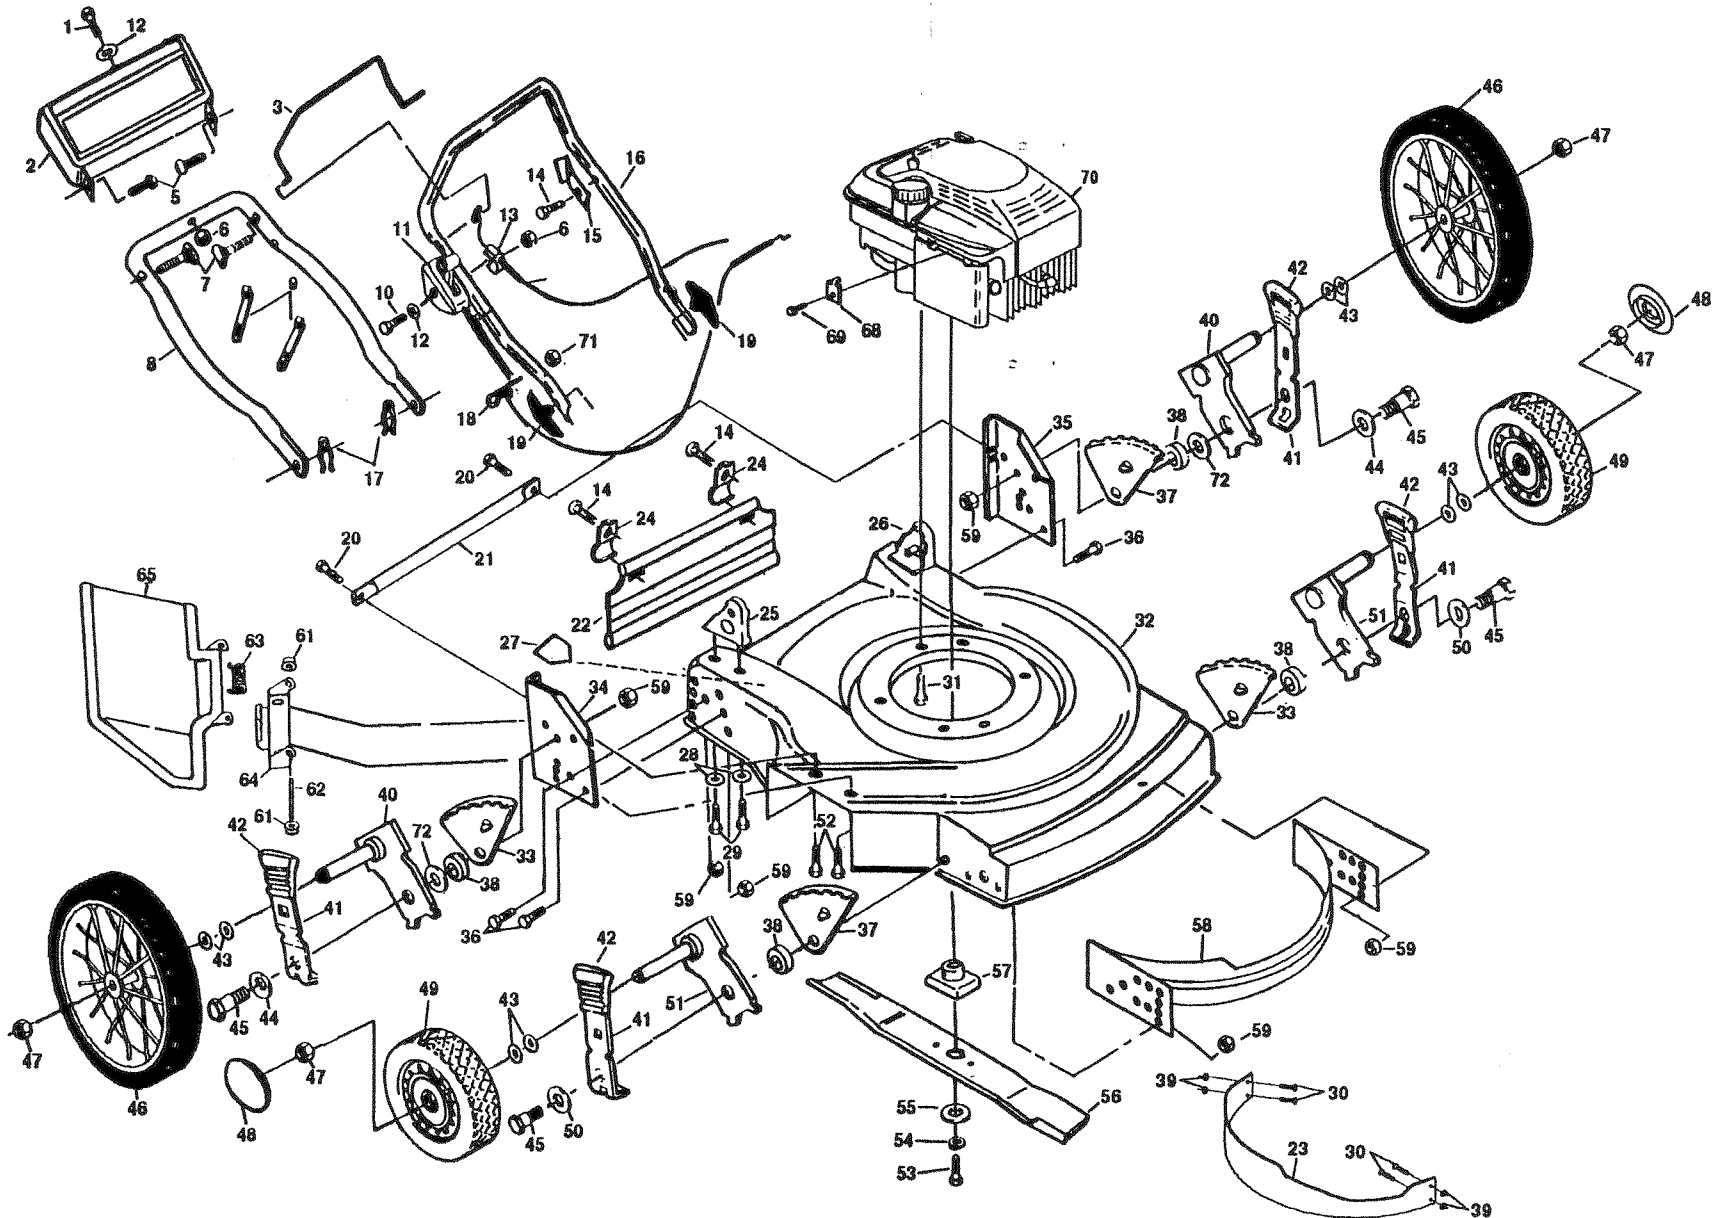

REPAIR PARTS

22" ROTARY LAWN MOWER -- MODEL NO. 56dh (H56DHF), PRODUCT NO. 954 06 59-01

REPAIR PARTS

22" ROTARY LAWN MOWER - - MODEL NO. 56dh (H56DHF), PRODUCT NO. 954 06 59-01

19

KEY NO.	PART NO.	DESCRIPTION	KEY NO.	PART NO.	DESCRIPTION
1	532085436	Hex Head Washer Screw 1/4-20 x 1-1/2	37	532800370	Wheel Adjusting Bracket (RF/LR)
2	532800547	Trim Plate	38	532084920	Spacer
3	532850735	Control Bar	39	532069180	Hex Locknut
5	532036953	Self-tapping Screw #10-24 x 5/8	40	532125323	Axle Arm Assembly (Rear)
6	532063601	Locknut 1/4-20	41	532125066	Selector Spring
7	532131959	Handle Bolt 5/16-18 x 1-3/4	42	532132800	Selector Knob
8	532125293	Lower Handle	43	532057143	Washer
9	532066426	Wire Tie	44	532061651	Washer
10	532086055	Machine Screw 1/4-20 x 2-1/8	45	532084921	Shoulder Bolt 3/8-16
11	532700417	Throttle Control	46	532088017	Wheel & Tire Assembly
12	532085723	Washer	47	532083923	Locknut
13	532130861	Engine Zone Control Cable	48	532850845	Hubcap
14	532750097	Hex Washer Head Screw #10-24 x 1/2	49	532800333	Wheel & Tire Assembly
15	532125162	Up-Stop Bracket	50	532062335	Washer
16	532125295	Upper Handle	51	532125061	Axle Arm Assembly (Front)
17	532051793	Hairpin Cotter	52	532851856	Hex W/Sems 1/4-20 x 3/8 Screw
18	532132001	Rope Guide	53	532851084	Hex Head Screw 3/8-24 x 1-3/8 Gr. 8
19	532136376	Handle Knob	54	532850263	Helical Washer 3/8
20	532054583	Self-tapping Screw 1/4-20 x 1/2	55	532851074	Hardened Washer
21	532107611	Support Rod	56	532134768	22" Blade
22	532128797	Rear Skirt	57	532850977	Blade Adapter
23	532142225	Mulching Baffle	58	532139771	Front Baffle & Rear
24	532125207	Skirt Bracket	59	532751592	Locknut 3/8-16
25	532140465	Handle Bracket Assembly (Right)	61	532083731	Speed-Nut
26	532140466	Handle Bracket Assembly (Left)	62	532851854	Hinge Rod
27	532107339	Danger Decal	63	532851855	Torsion Spring
28	532059289	Washer	64	532125175	Housing Bracket Assembly
29	532055187	Thread Cutting Screw 5/16-18 x 1-3/4	65	532134253	Discharge Guard
30	874961008	Machine Screw	68	532213146	* Cable Clamp
31	532850998	Thread Rolling Screw 3/8-16 x 1	69	532083816	Thread Rolling Screw #10-32 x 5/8
32	532700693	Lawn Mower Housing (Includes Key No. 27 & 58)	70	-----	* Engine - Briggs & Stratton Model No. 128802
33	532800368	Wheel Adjusting Bracket (LF/RR)	71	873510400	Locknut, Keps 1/4-20
34	532142227	Wheel Support Bracket (Right)	72	532088348	Flat Washer 3/8
35	532142226	Wheel Support Bracket (Left)	--	532142043	Owner's Manual (English/French)
36	874760612	Hex Head Bolt 3/8-16 x 3/4	--	532800569	Decal (Engine)
			--	532131842	Decal (Housing)
			--	532850788	Decal (Trim Plate)