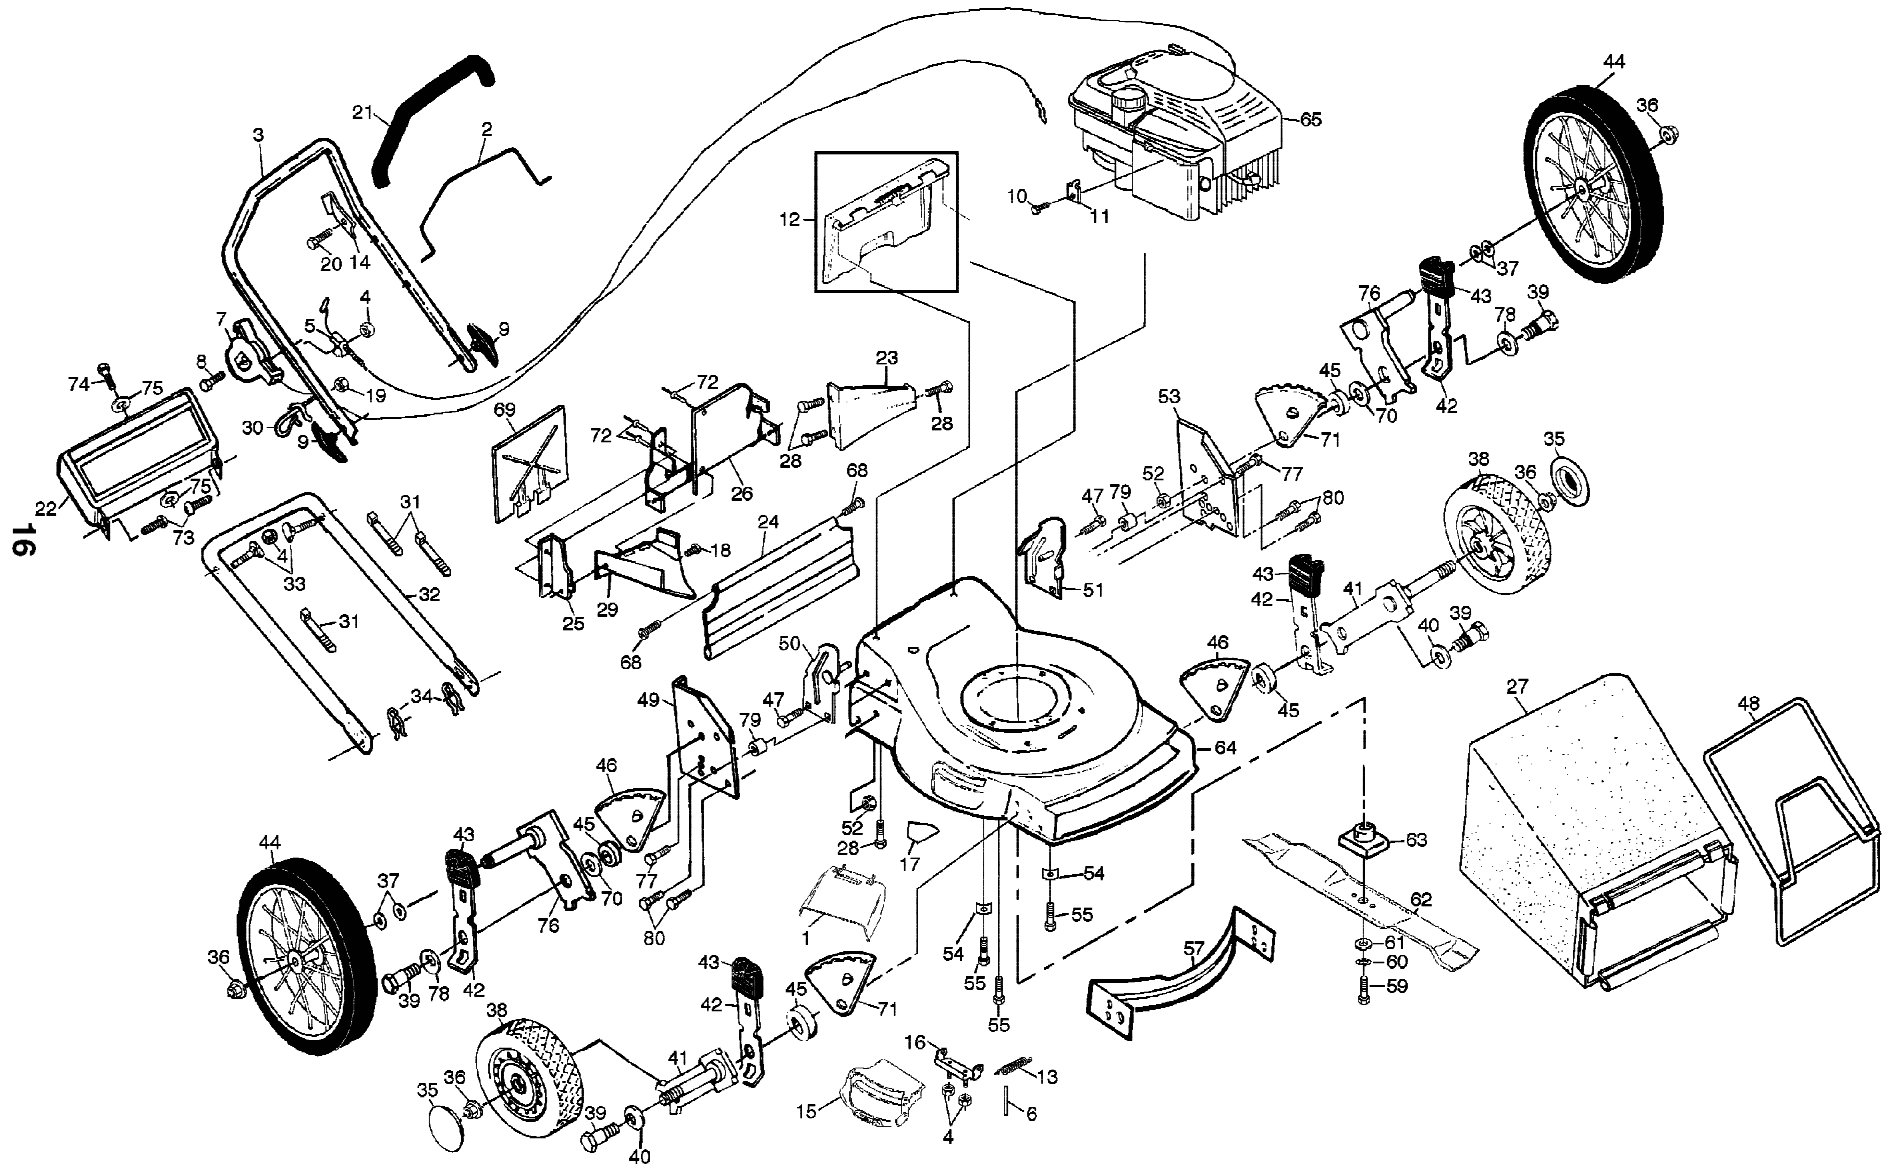

REPAIR PARTS

ROTARY LAWN MOWER - - MODEL NO. 56h (954076201A)

REPAIR PARTS

ROTARY LAWN MOWER - - MODEL NO. 56h (954076201A)

KEY NO.	PART NO.	DESCRIPTION	KEY NO.	PART NO.	DESCRIPTION
1	532150653	Clip-on Discharge Guard	41	532151254	Axle Arm
2	532850735	Control Bar	42	532125066	Selector Spring
3	532150041	Upper Handle	43	532701037	Selector Knob
4	532063601	Locknut	44	532088017	Wheel & Tire Assembly (Rear)
5	532130861	Engine Zone Control Cable	45	532146630	Spacer
6	532147286	Hinge Rod	46	532142843	Wheel Adjusting Bracket R.R.
7	532700417	Throttle Control	47	532150078	Self-tapping Screw 5/16-18 x 3/4
8	532144929	Hex Washer Head Screw 1/4-20 x 2-1/8	48	532088614	Catcher Frame
9	532136376	Handle Knob	49	532151947	Wheel Support Bracket (Right)
10	532083816	Screw #10 x 5/8	50	532142007	Handle Bracket (Right)
11	532213146	* Cable Clamp (Engine)	51	532142008	Handle Bracket (Left)
12	532147612	Rear Door Kit	52	532751592	Locknut 3/8-16
13	532145286	Hinge Spring	53	532151949	Wheel Support Bracket (Left)
14	532125162	Upstop Bracket	54	532125078	Engine Washer
15	532150654	Combi-cut Door	55	532150406	Hex Head Thread Rolling Screw 3/8-16 x 1
16	532147775	Hinge Bracket	57	532125345	Front Baffle
17	532107339	Danger Decal	59	532851084	Hex Head Machine Screw 3/8-24 x 1-3/8 Gr. 8
18	532150050	Screw	60	532850263	Helical Lock Washer
19	873510400	Keps Locknut 1/4-20	61	532851074	Hardened Washer
20	532750097	Hex Washer Head Screw #10-24	62	532141114	Blade 22"
21	532850724	Handle Grip	63	532851514	Blade Adapter
22	532800547	Trim Plate	64	532150982	Lawn Mower Housing Kit (Includes Key No. 17)
23	532125348	Rear Baffle	65	-- -- -- --	* Engine - Briggs & Stratton Model No. 128802
24	532140540	Rear Skirt	68	532088652	Hinge Screw
25	532138860	Side Baffle	69	532125368	Mulcher Plate
26	532139734	Back Plate	70	532088348	Flat Washer
27	532800386	Grass Bag	71	532142842	Wheel Adjusting Bracket L.R.
28	532054583	Screw Hex Head 1/4-20 x 1/2	72	532128415	Pop Rivet
29	532125376	Discharge Baffle	73	532036953	Screw #10-24 x .625
30	532132001	Rope Guide	74	532085436	Screw 1/4-20 x 1.50
31	532066426	Wire Tie	75	532085723	Flat Washer 28 x .62 x .02
32	532125293	Lower Handle	76	532125323	Axle Arm Assembly
33	532131959	Handle Bolt	77	532149588	Screw
34	532051793	Hairpin Cotter	78	532061651	Spacer
35	532850845	Hubcap	79	532073713	Spacer
36	532083923	Flanged Locknut	80	874760612	Screw
37	532057143	Wave Washer	--	532131842	Decal (Housing)
38	532800333	Wheel & Tire Assembly (Front)	--	532150992	Decal (Mulcher Door)
39	532142748	Shoulder Bolt	--	532150321	Decal (Trim Plate)
40	532062335	Belleville Washer	--	532150981	Owner's Manual