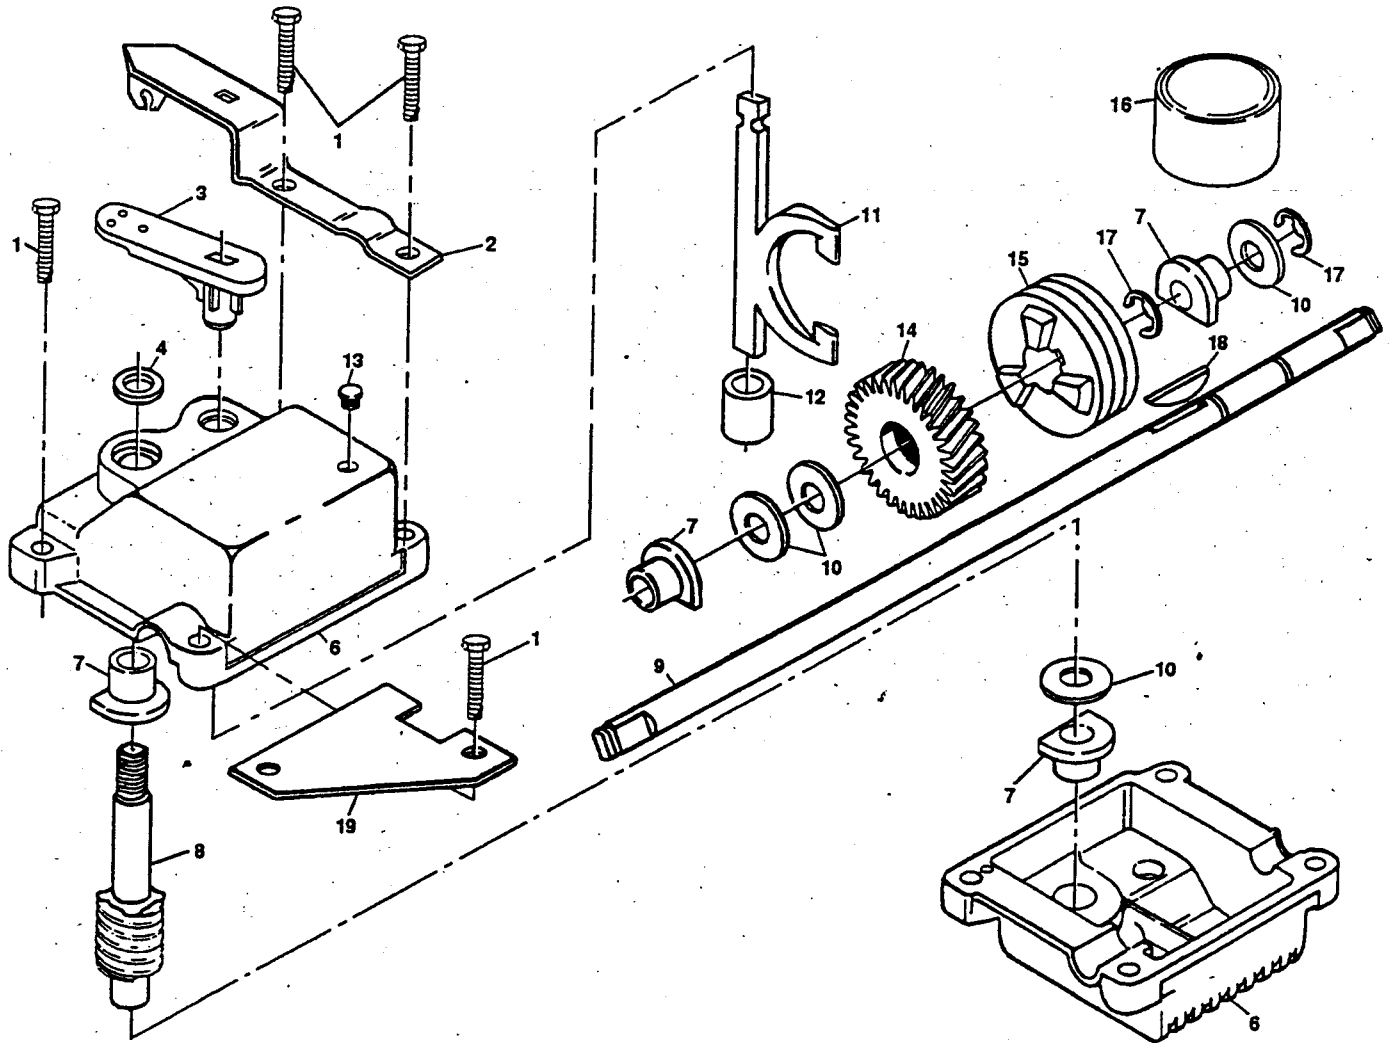

REPAIR PARTS

ROTARY LAWN MOWER - - MODEL NO. 56hs (954140039A)

GEAR CASE ASSEMBLY PART NUMBER 702511

KEY NO.	PART NO.	DESCRIPTION
1	817490416	Tapping Screw 1/4-20 x 1-1/4
2	532140269	Engagement Bracket
3	532137053	Shifter
4	532057072	Seal
5	532702710	Grooved Pin 1/8 x 5/8
6	532048373	Gear Case Halves Kit (Includes Key Nos. 4, 5, and 7)
7	532077881	Bearing
8	532137051	Worm Shaft
9	532137074	Drive Shaft
10	532057079	Hardened Washer

KEY NO.	PART NO.	DESCRIPTION
11	532131484	Clutch Yoke
12	532700343	Bushing
13	532086447	Plug
14	532137050	Helical Gear
15	532750436	Clutch Jaw
16	532750369	Grease
17	812000003	E-Ring
18	532850848	Hi-Pro Key
19	532125441	Spring Bracket

NOTE: All component dimensions given in U.S. inches.
1 inch = 25.4 mm

REPAIR PARTS

ROTARY LAWN MOWER -- MODEL NO. 56hs (954140039A)

16

REPAIR PARTS

ROTARY LAWN MOWER - - MODEL NO. 56hs (954140039A)

KEY NO.	PART NO.	DESCRIPTION
1	532063601	Locknut
2	532146900	Control Bar
3	532150041	Upper Handle
5	532130861	Engine Zone Control Cable
6	532147286	Hinge Rod
7	532700417	Throttle Control
8	532144929	Hex Washer Head Screw 1/4-20 x 2-1/8
9	532136376	Handle Knob
10	532083816	Screw #10 x 5/8
11	532111190	Cable Clamp (Engine)
12	532151023	Rear Door Kit
15	532850724	Handle Grip
16	532152186	Hinge Spring
17	532107339	Danger Decal
18	532150050	Screw
19	532800368	Wheel Adjusting Bracket
20	532084596	Engine Pulley
21	532087677	Hi Pro Key #505
22	532059708	Set Screw 1/4-20 x 5/16
23	532125348	Rear Baffle
24	532140540	Rear Skirt
25	532138860	Side Baffle
26	532139734	Back Plate
27	532083923	Flanged Locknut
28	532054583	Screw Hex Head 1/4-20 x 1/2
29	532125376	Discharge Baffle
30	532132001	Rope Guide
31	532151517	Wire Tie
32	532157082	Lower Handle
33	532131959	Handle Bolt
34	532051793	Hairpin Cotter
35	532150653	Clip-on Discharge Deflector
36	532157070	Trim Plate Assembly
37	532701477	Push-in Fastener
38	532088017	Wheel & Tire Assembly
39	532142748	Shoulder Bolt