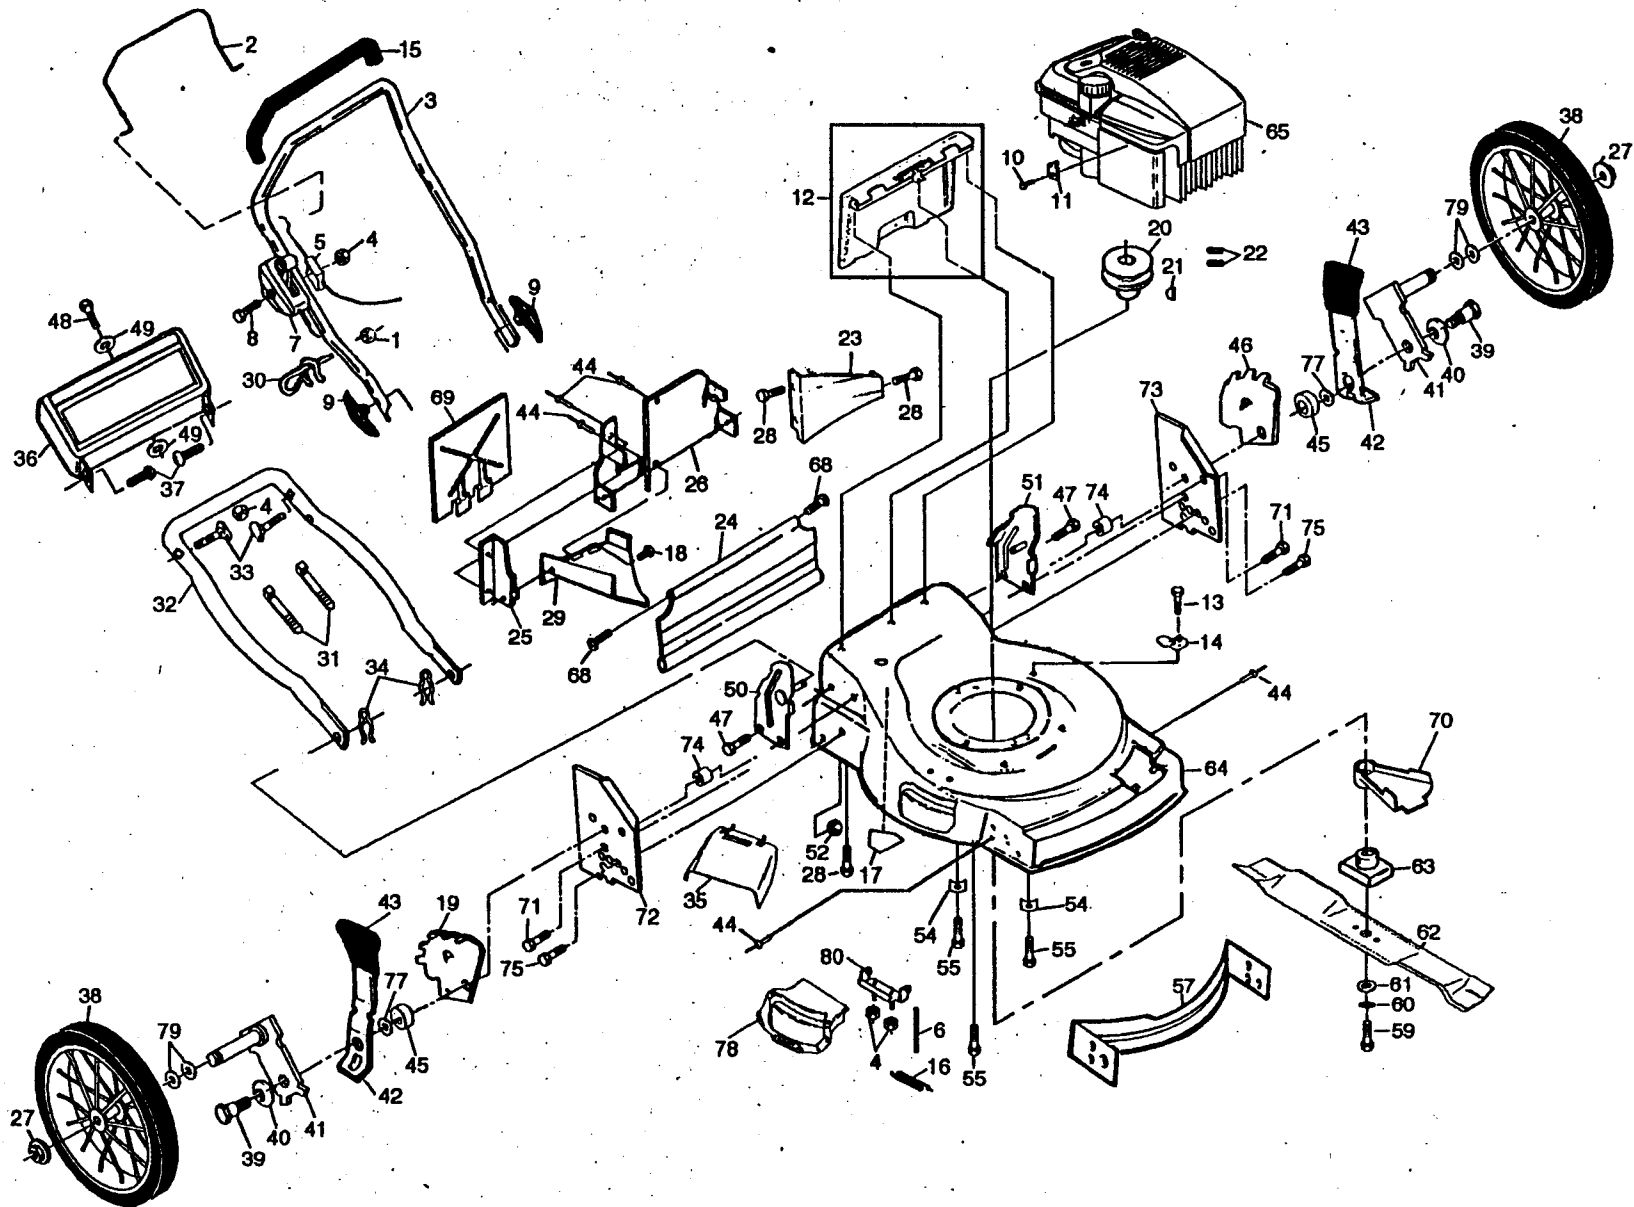

REPAIR PARTS

ROTARY LAWN MOWER - - MODEL NO. 56hs (954140039A)

GEAR CASE ASSEMBLY PART NUMBER 702511

KEY NO.	PART NO.	DESCRIPTION
1	817490416	Tapping Screw 1/4-20 x 1-1/4
2	532140269	Engagement Bracket
3	532137053	Shifter
4	532057072	Seal
5	532702710	Grooved Pin 1/8 x 5/8
6	532048373	Gear Case Halves Kit (Includes Key Nos. 4, 5, and 7)
7	532077881	Bearing
8	532137051	Worm Shaft
9	532137074	Drive Shaft
10	532057079	Hardened Washer

NOTE: All component dimensions given in U.S. inches.
1 inch = 25.4 mm

REPAIR PARTS

ROTARY LAWN MOWER -- MODEL NO. 56hs (954140039A)

16

REPAIR PARTS

ROTARY LAWN MOWER - - MODEL NO. 56hs (954140039A)

KEY NO.	PART NO.	DESCRIPTION
1	532063601	Locknut
2	532146900	Control Bar
3	532150041	Upper Handle
5	532130861	Engine Zone Control Cable
6	532147286	Hinge Rod
7	532700417	Throttle Control
8	532144929	Hex Washer Head Screw 1/4-20 x 2-1/8
9	532136376	Handle Knob
10	532083816	Screw #10 x 5/8
11	532111190	Cable Clamp (Engine)
12	532151023	Rear Door Kit
15	532850724	Handle Grip
16	532152186	Hinge Spring
17	532107339	Danger Decal
18	532150050	Screw
19	532800368	Wheel Adjusting Bracket
20	532084596	Engine Pulley
21	532087677	Hi Pro Key #505
22	532059708	Set Screw 1/4-20 x 5/16
23	532125348	Rear Baffle
24	532140540	Rear Skirt
25	532138860	Side Baffle
26	532139734	Back Plate
27	532083923	Flanged Locknut
28	532054583	Screw Hex Head 1/4-20 x 1/2
29	532125376	Discharge Baffle
30	532132001	Rope Guide
31	532151517	Wire Tie
32	532157082	Lower Handle
33	532131959	Handle Bolt
34	532051793	Hairpin Cotter
35	532150653	Clip-on Discharge Deflector
36	532157070	Trim Plate Assembly
37	532701477	Push-in Fastener
38	532088017	Wheel & Tire Assembly
39	532142748	Shoulder Bolt