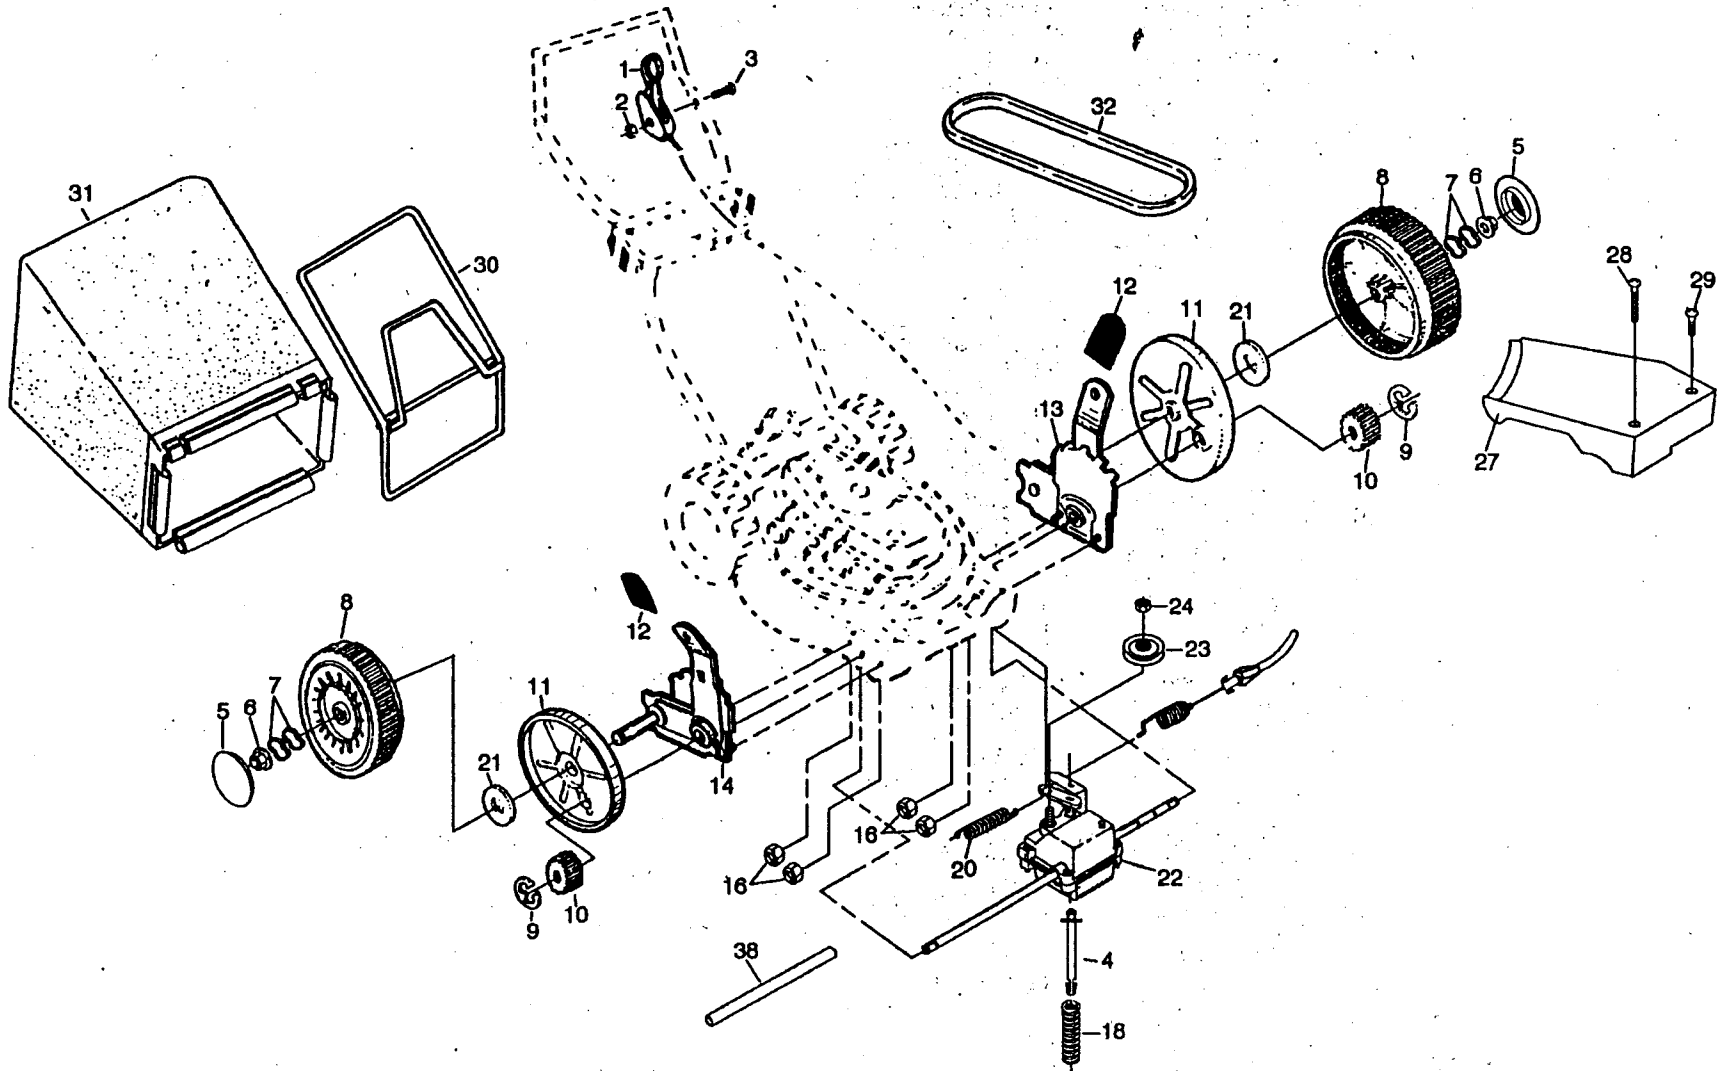

REPAIR PARTS

ROTARY LAWN MOWER -- MODEL NO. 56hs (954140039A)

18

REPAIR PARTS

ROTARY LAWN MOWER -- MODEL NO. 56hs (954140039A)

KEY NO.	PART NO.	DESCRIPTION	KEY NO.	PART NO.	DESCRIPTION
1	532146323	Drive Control	16	532063601	Locknut
2	532063601	Locknut #10-24	18	532137090	Spring
3	532144929	Pan Head Machine Screw 1/4-20 x 2-1/8	20	532075192	Spring
4	532150495	Spring Retainer	21	532067725	Washer 1/2 x 1-1/2 x .134
5	532157008	Hubcap	22	532702511	Gear Case Assembly
6	532145212	Nut	23	532137052	Drive Pulley
7	532057143	Wave Washer	24	532132010	Locknut
8	532801156	Wheel & Tire Assembly	27	532700479	Drive Cover
9	812000058	E-ring	28	532146072	Pan Head Tapping Screw #10-24 x 2-3/4
10	532137054	Pinion	29	532149746	Pan Head Tapping Screw #10-24 x 1-3/4
11	532088080	Dust Cover	30	532088614	Catcher Frame
12	532701037	Selector Knob	31	532800386	Grass Bag
13	532151009	Wheel Adjuster Assembly (Left)	32	532146527	V-Belt
14	532151010	Wheel Adjuster Assembly (Right)	38	532086012	Drive Shaft Cover
			--	532150994	Drive Cover Decal