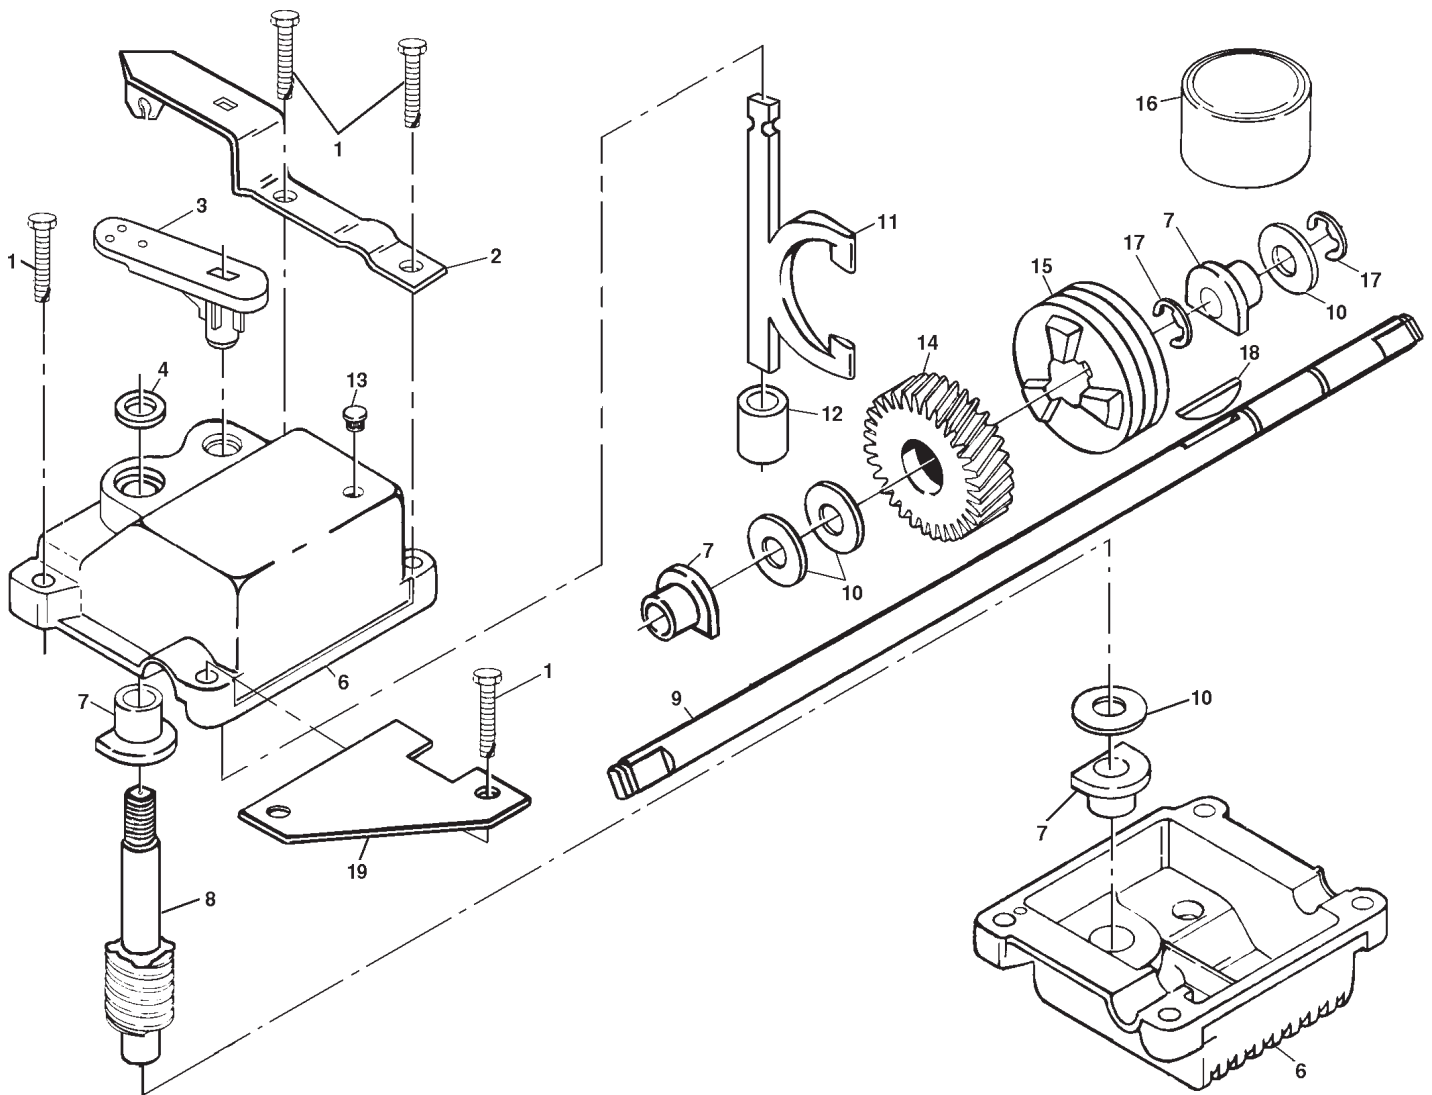

REPAIR PARTS

ROTARY LAWN MOWER - - MODEL NO. 56sf (954140043A)

GEAR CASE ASSEMBLY PART NUMBER - 532702511

KEY NO.	PART NO.	DESCRIPTION
1	817490416	Tapping Screw 1/4-20 x 1-1/4
2	532140269	Engagement Bracket
3	532137053	Shifter
4	532057072	Seal
6	532048373	Gear Case Halves Kit (Includes Key Nos. 4, 5, and 7)
7	532077881	Bearing
8	532137051	Worm Shaft
9	532137074	Drive Shaft (532702511)
10	532057079	Hardened Washer
11	532131484	Clutch Yoke

KEY NO.	PART NO.	DESCRIPTION
12	532700343	Bushing
13	532086447	Plug
14	532137050	Helical Gear
15	532750436	Clutch Jaw
16	532750369	Grease
17	812000003	E-Ring
18	532850848	Hi-Pro Key
19	532125441	Spring Bracket

KEY NO.	PART NO.	DESCRIPTION
1	532142103	Drive Control
2	532063601	Locknut #10-24
3	532144929	Hex Washer Head Screw 1/4-20 x 2.12
4	532150495	Spring Retainer
5	532157008	Hubcap
6	532145212	Nut
8	532088558	Wheel & Tire Assembly
9	812000058	E-ring
10	532137054	Pinion
11	532088080	Dust Cover
12	532701037	Selector Knob
13	532151009	Wheel Adjuster Assembly (Left)
14	532151010	Wheel Adjuster Assembly (Right)
16	532063601	Locknut

KEY NO.	PART NO.	DESCRIPTION
18	532137090	Spring
20	532075192	Spring
21	532067725	Washer
22	532702511	Gear Case Assembly
23	532137052	Drive Pulley
24	532132010	Locknut
27	532700479	Drive Cover
28	532146072	Pan Head Machine Screw #10-24 x 2-3/4
29	532149746	Pan Head Machine Screw #10-24 x 1-3/4
30	532157095	Drive Cover Decal
32	532146527	V-Belt
38	532086012	Drive Shaft Cover
--	532750320	Decal RH (Height Adjuster)
--	532750319	Decal LH (Height Adjuster)