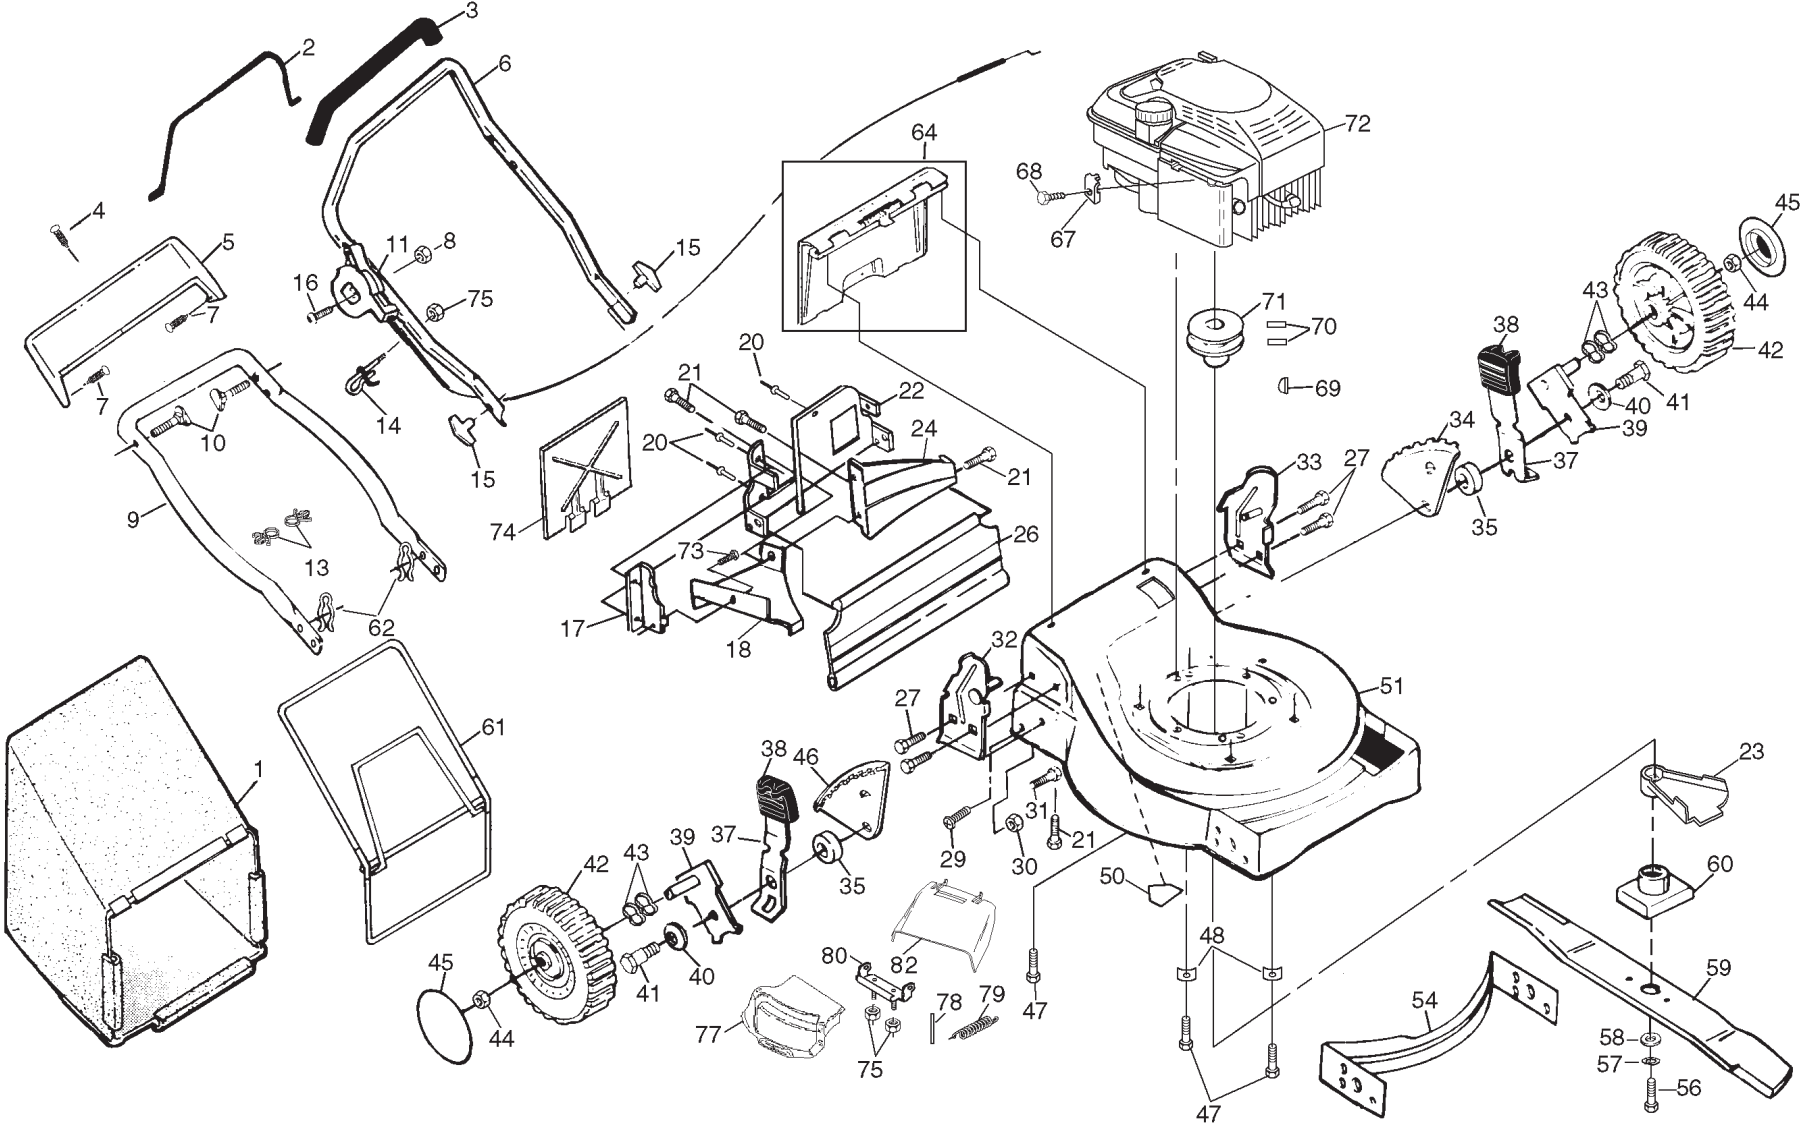

REPAIR PARTS

ROTARY LAWN MOWER - - MODEL NO. 56sf (954140043A)

16

REPAIR PARTS

ROTARY LAWN MOWER - - MODEL NO. 56sf (954140043A)

17

KEY NO.	PART NO.	DESCRIPTION	KEY NO.	PART NO.	DESCRIPTION
1	532800386	Grass Bag Assembly	42	532750550	Wheel & Tire Assembly
2	532131094	Control Bar	43	532057143	Wave Washer
3	532155890	Handle Grip	44	532083923	Nut
5	532157070	Trim Plate	45	532157008	Hubcap
6	532125294x	Upper Handle	46	532142843	Wheel Adjusting Bracket (RR)
7	532701477	Push-in Fastener	47	532150406	Thread Rolling Screw 3/8-16 x 1
8	532063601	Locknut 1/4-20	48	532125078	Engine Washer
9	532157082	Lower Handle	50	532107339	Danger Decal
10	532131959	Handle Bolt	51	532151008	Lawn Mower Housing (Includes Key No. 50)
11	532700417	Throttle Control	54	532144964	Front Baffle
13	532151517	Cable Clips	56	532851084	Hex Head Screw 3/8-24 x 1-3/8 Gr. 8
14	532132001	Rope Guide	57	532850263	Helical Lockwasher 3/8
15	532136376	Handle Knob	58	532851074	Hardened Washer
16	532059935	Round Head Screw 1/4-20 x 2-3/4	59	532141114	22" Blade
17	532138860	Side Baffle	60	532851514	Blade Adapter
18	532125376	Discharge Baffle	61	532088614	Catcher Frame Assembly
20	532128415	Rivet	62	532051793	Hairpin Cotter
21	532054583	Hex Tapping Screw 1/4-20 x 1/2	64	532151023	Rear Door Assembly
22	532139734	Back Plate	67	532213146	* Cable Clamp
23	532134612	Debris Shield	68	532083816	Thread Rolling Screw #10-32 x 5/8
24	532125348	Rear Baffle	69	532087677	Hi-Pro Key
26	532140540	Rear Skirt	70	532059708	Set Screw 1/4-20 x 5/16
27	532150078	Thread Cutting Screw 5/16-18 x 3/4	71	532084596	Engine Pulley
29	532088652	Hinge Screw	72	-----	* Engine - Briggs Model No. 12H802
30	532751592	Locknut	73	532150050	Screw
32	532153029	Handle Bracket Assembly (Right)	74	532125368	Mulcher Plate
33	532153030	Handle Bracket Assembly (Left)	75	532063601	Nylon Locknut
34	532142842	Wheel Adjusting Bracket (LR)	77	532150654	Mulcher Door
35	532146630	Spacer	78	532147286	Hinge Rod
37	532125066	Selector Spring	79	532152186	Hinge Spring
38	532701037	Selector Knob	80	532147775	Hinge Bracket
39	532151254	Axle Arm Assembly	82	532150653	Clip-on Discharge Guard
40	532062335	Belleville Washer	--	532159299	Owner's Manual (English/French)
41	532142748	Shoulder Bolt 3/8-16	--	532157090	Decal (Combi Cut Door)

* These parts must be purchased through an authorized Briggs & Stratton dealer.