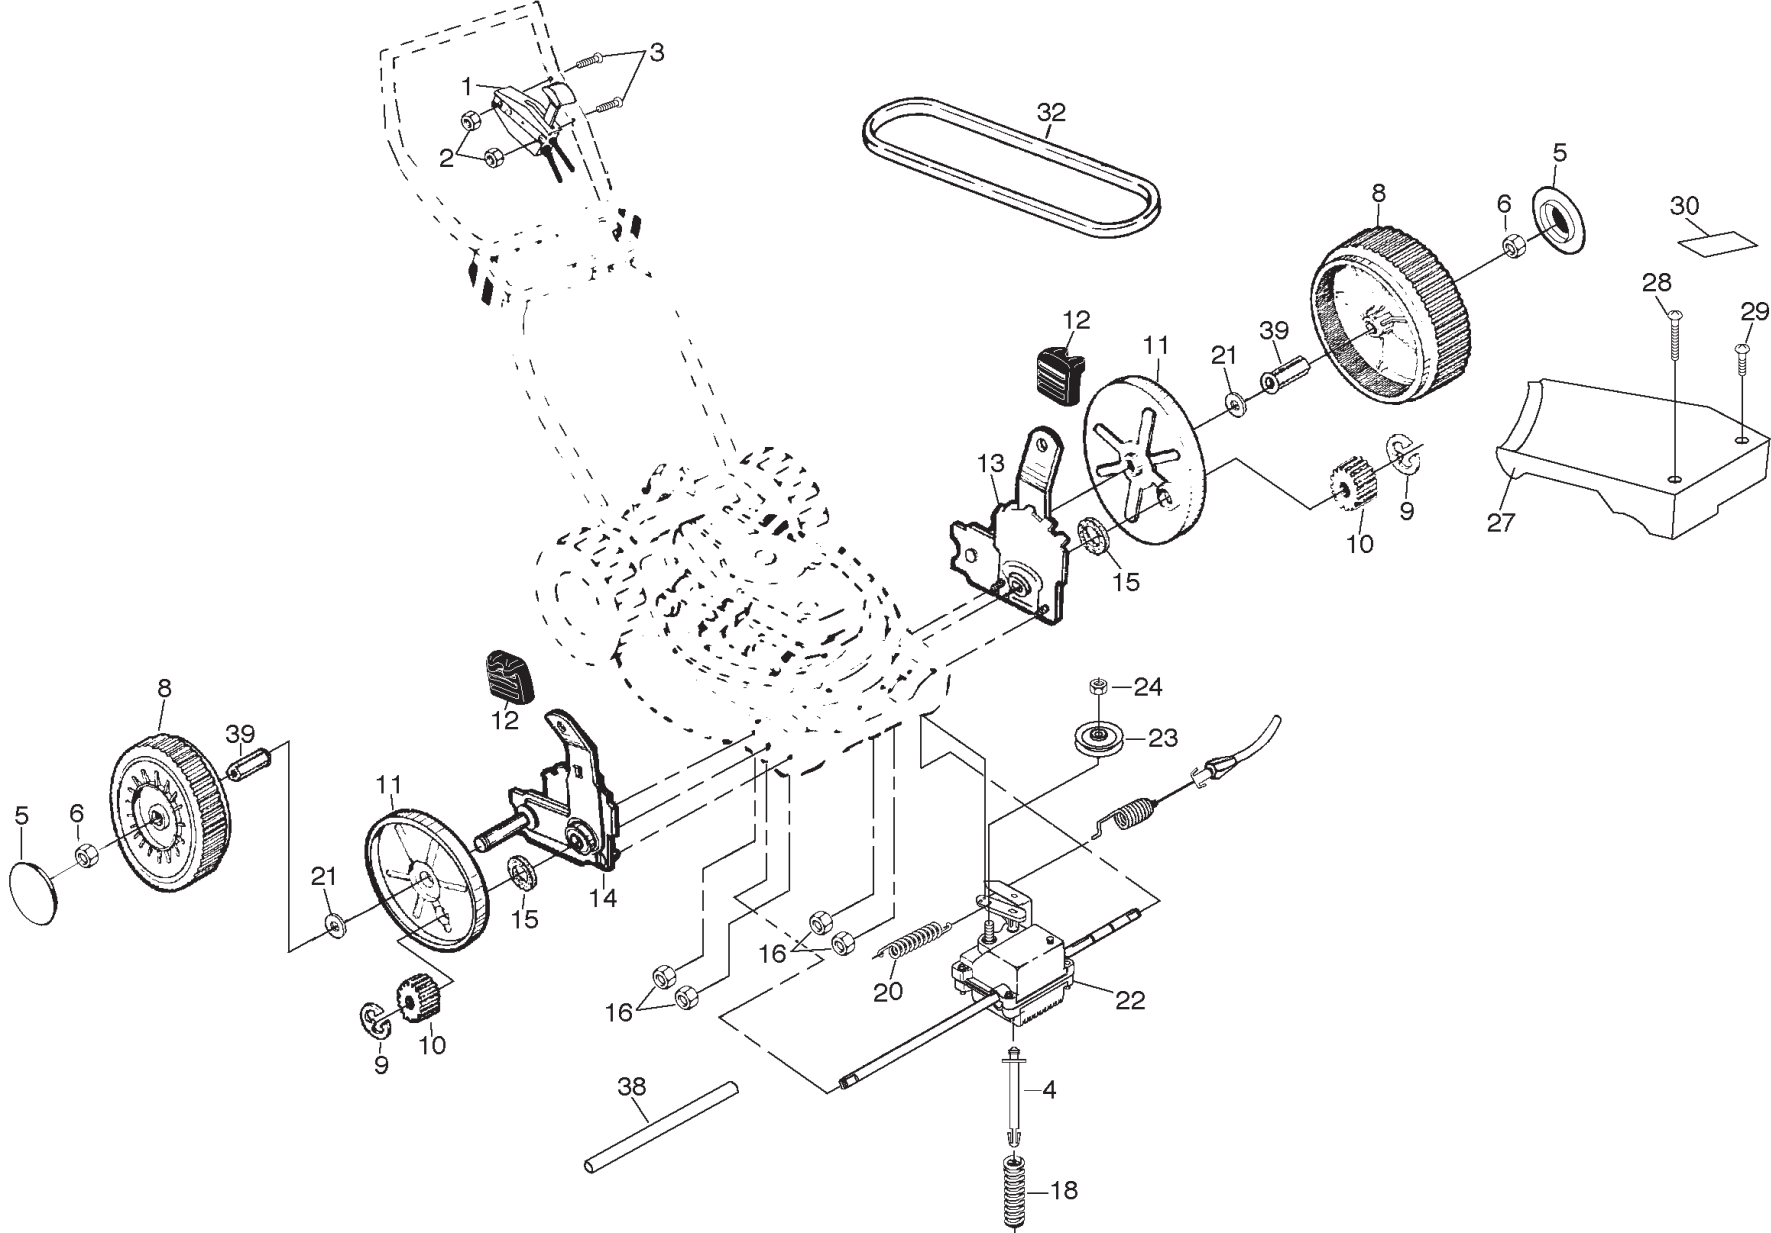

REPAIR PARTS

ROTARY LAWN MOWER - - MODEL NO. 56sf (954140043A)

18

REPAIR PARTS

ROTARY LAWN MOWER - - MODEL NO. 56sf (954140043A)

KEY NO.	PART NO.	DESCRIPTION
1	532142103	Drive Control
2	532063601	Locknut #10-24
3	532144929	Hex Washer Head Screw 1/4-20 x 2.12
4	532150495	Spring Retainer
5	532157008	Hubcap
6	532145212	Nut
8	532088558	Wheel & Tire Assembly
9	812000058	E-ring
10	532137054	Pinion
11	532088080	Dust Cover
12	532701037	Selector Knob
13	532151009	Wheel Adjuster Assembly (Left)
14	532151010	Wheel Adjuster Assembly (Right)
16	532063601	Locknut

KEY NO.	PART NO.	DESCRIPTION
18	532137090	Spring
20	532075192	Spring
21	532067725	Washer
22	532702511	Gear Case Assembly
23	532137052	Drive Pulley
24	532132010	Locknut
27	532700479	Drive Cover
28	532146072	Pan Head Machine Screw #10-24 x 2-3/4
29	532149746	Pan Head Machine Screw #10-24 x 1-3/4
30	532157095	Drive Cover Decal
32	532146527	V-Belt
38	532086012	Drive Shaft Cover
--	532750320	Decal RH (Height Adjuster)
--	532750319	Decal LH (Height Adjuster)