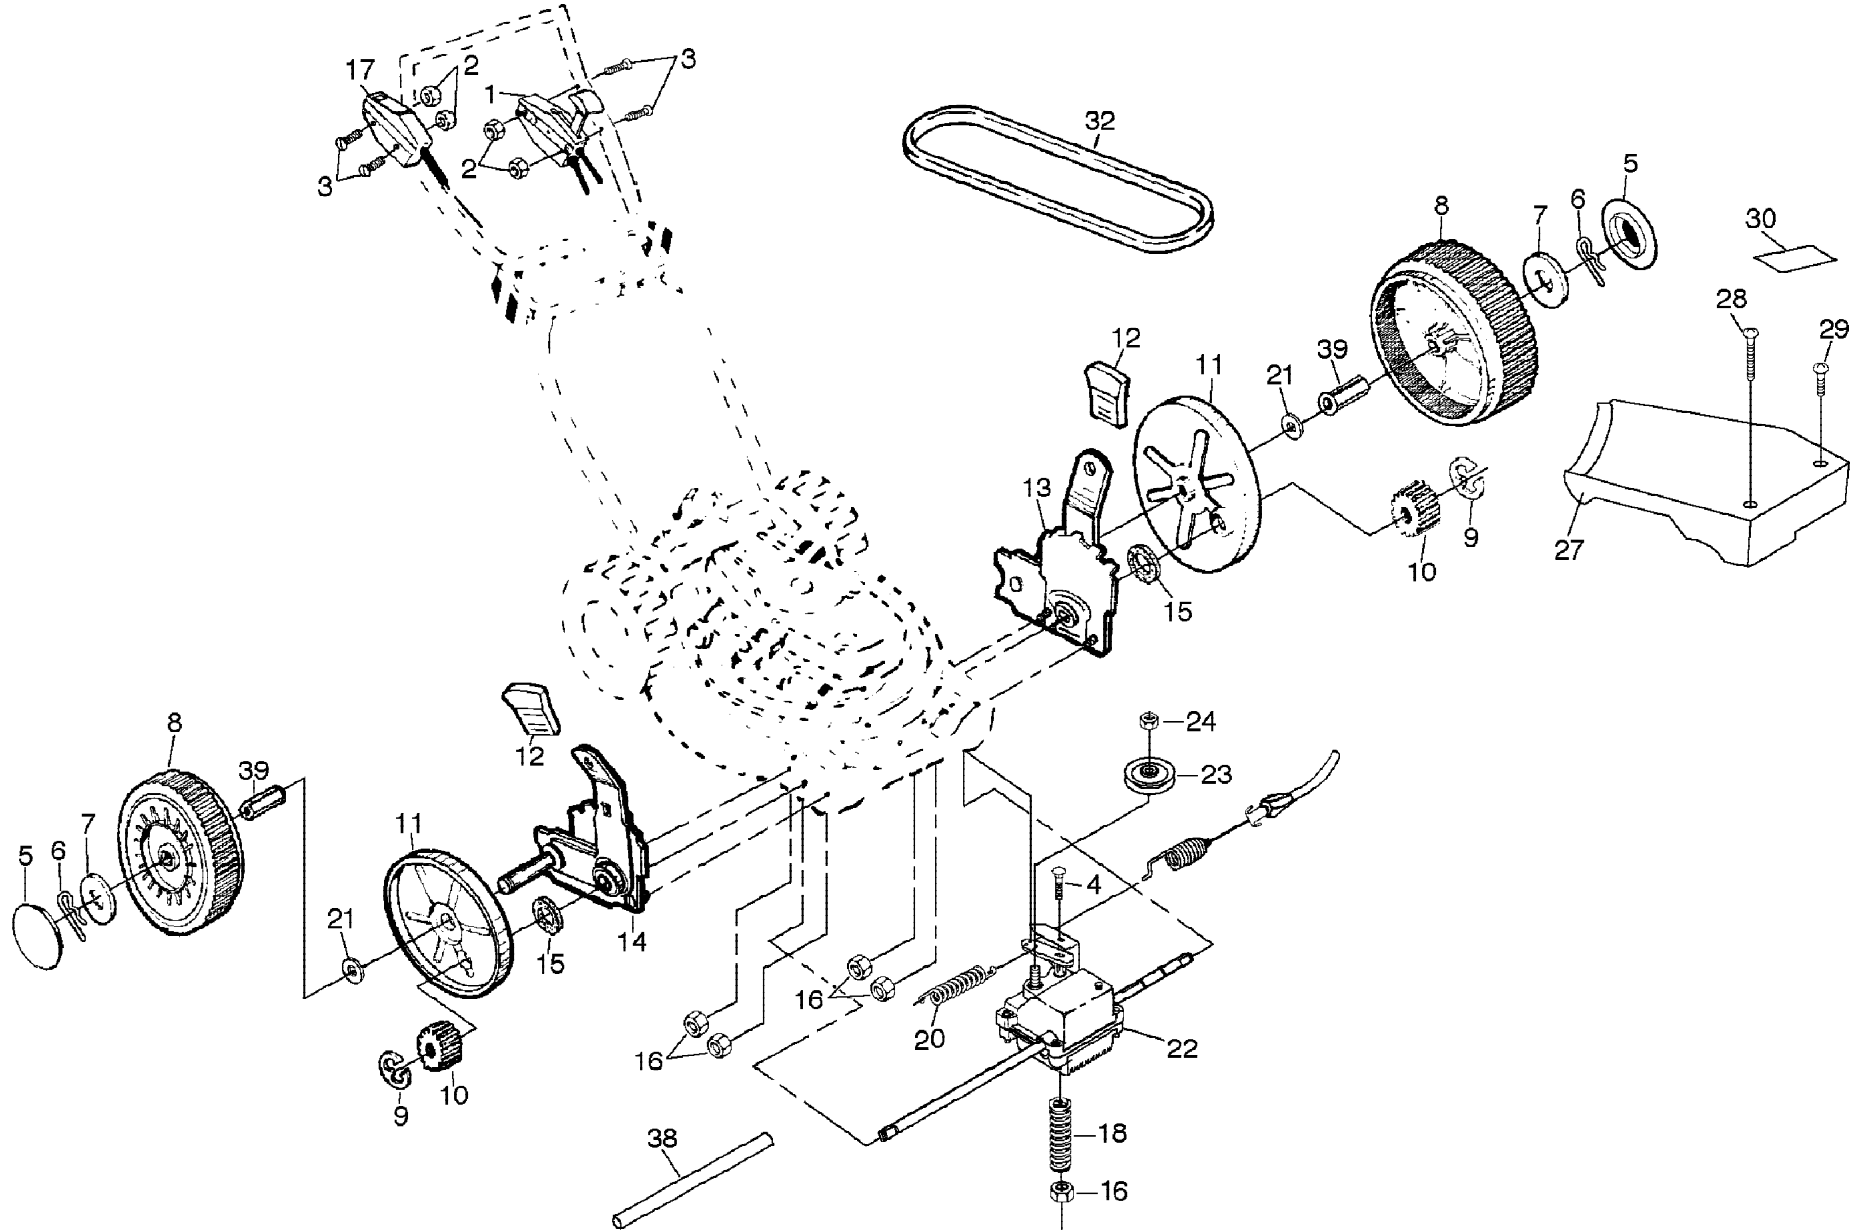

REPAIR PARTS

ROTARY LAWN MOWER - - MODEL NO. 56sfe (954065401B)

REPAIR PARTS

ROTARY LAWN MOWER - - MODEL NO. 56sfe (954065401B)

KEY NO.	PART NO.	DESCRIPTION
1	532700616	Drive Control
2	532063601	Locknut #10-24
3	532144929	Hex Head Screw 1/4-20 x 1-1/8
4	532700875	Carriage Bolt 1/4-20 x 2
5	532850845	Hubcap
6	532085179	Retainer Clip
7	532052160	Washer
8	532700953	Wheel & Tire Assembly
9	812000058	E-ring
10	532137054	Pinion
11	532088080	Dust Cover
12	532132800	Selector Knob
13	532142150	Wheel Adjuster Assembly (Left)
14	532142151	Wheel Adjuster Assembly (Right)
15	532088118	Felt Washer
16	532063601	Locknut

KEY NO.	PART NO.	DESCRIPTION
17	532148306	Engine Zone Control Cable
18	532137090	Spring
20	532075192	Spring
21	532067725	Washer
22	532702511	Gear Case Assembly
23	532137052	Drive Pulley
24	532132010	Locknut
27	532700479	Drive Cover
28	532087866	Pan Head Machine Screw #10-24 x 2-3/4
29	532136797	Pan Head Machine Screw #10-24 x 1-3/4
30	532142072	Drive Cover Decal
32	532137078	V-Belt
38	532086012	Drive Shaft Cover
39	532086960	Wheel Bushing
---	532750320	Decal RH (Height Adjuster)
---	532750319	Decal LH (Height Adjuster)