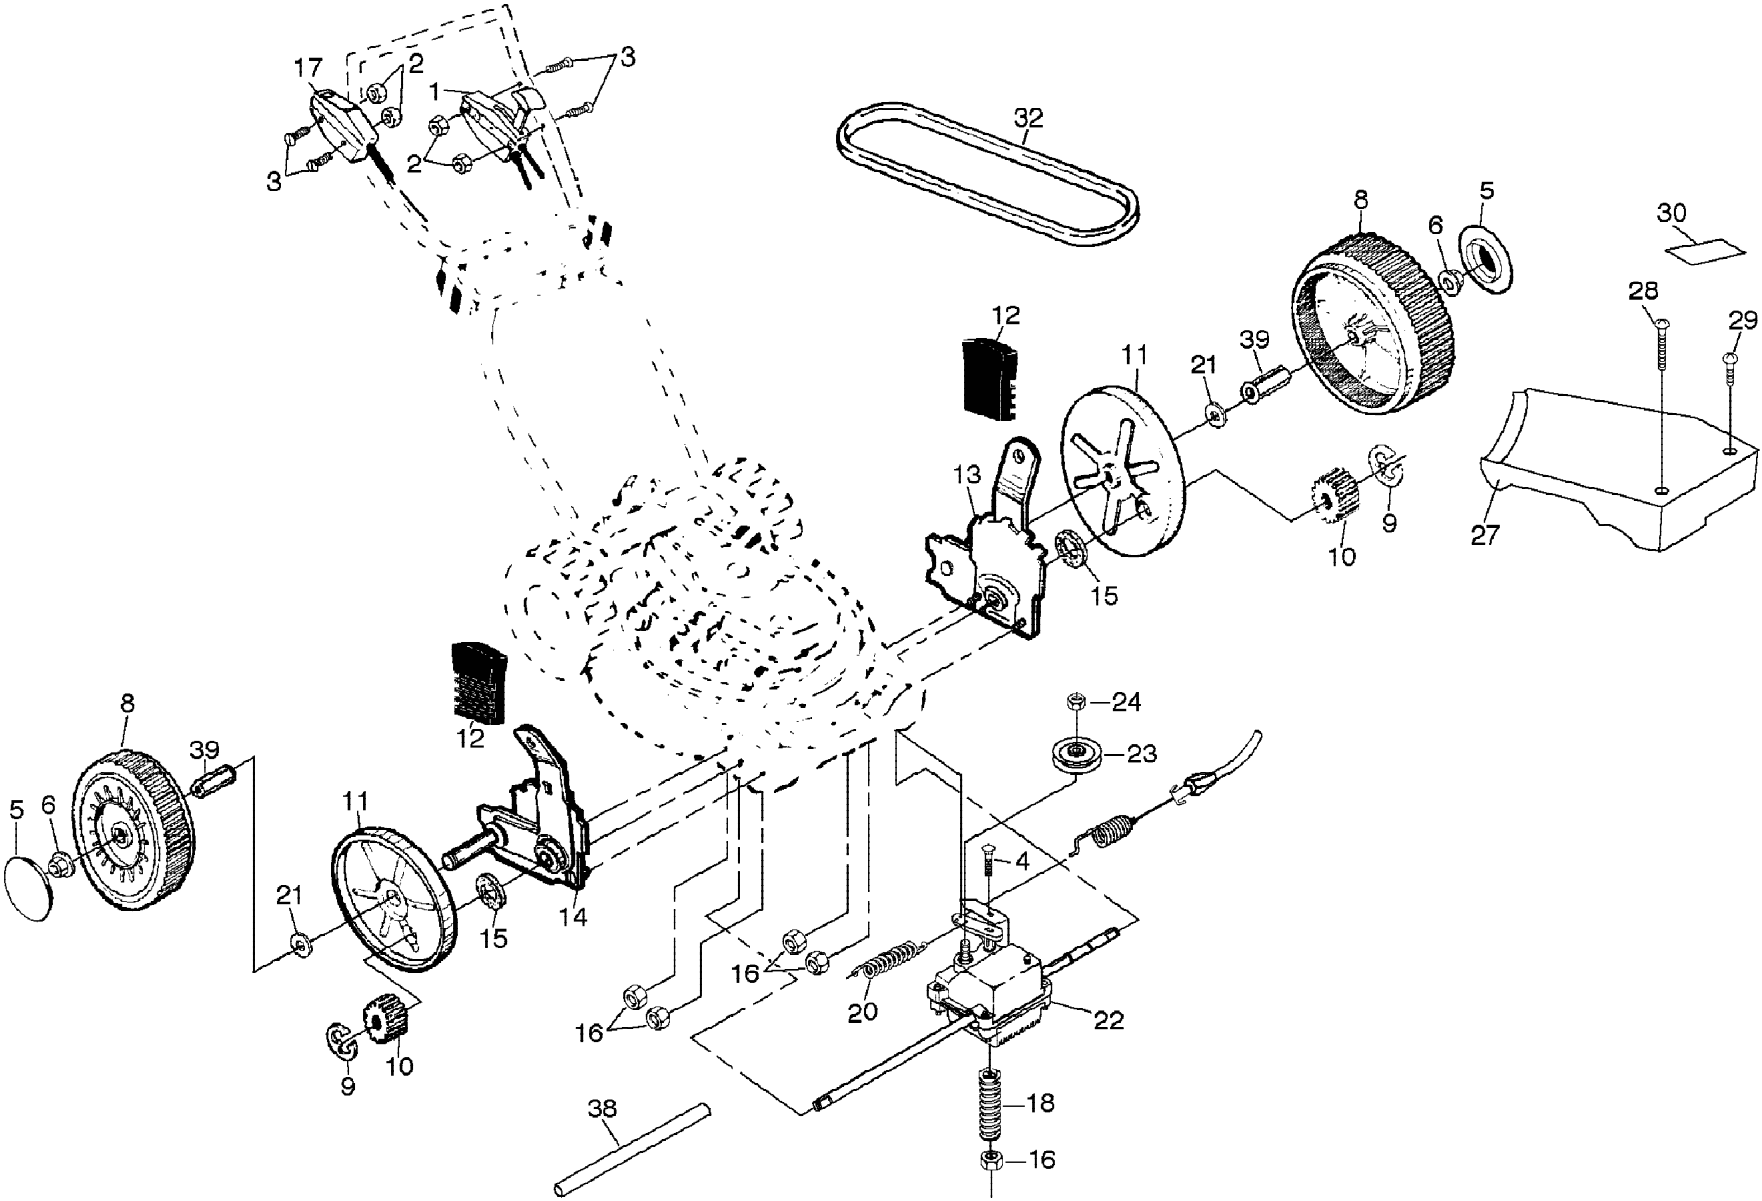

REPAIR PARTS

ROTARY LAWN MOWER - - MODEL NO. 56sfe (954065401C)

28

REPAIR PARTS

ROTARY LAWN MOWER - - MODEL NO. 56sfe (954065401C)

KEY NO.	PART NO.	DESCRIPTION
1	532700616	Drive Control
2	532063601	Locknut 1/4-20
3	532144929	Hex Washer Head Screw 1/4-20 x 2-1/8
4	532700875	Carriage Bolt 1/4-20 x 2
5	532850845	Hubcap
6	532145212	Flanged Locknut
8	532700953	Wheel & Tire Assembly
9	812000058	E-ring
10	532137054	Pinion
11	532088080	Dust Cover
12	532701037	Selector Knob
13	532148761	Wheel Adjuster Assembly (Left)
14	532148760	Wheel Adjuster Assembly (Right)
15	532088118	Felt Washer
16	532063601	Locknut 1/4-20
17	532148306	Engine Zone Control Cable

KEY NO.	PART NO.	DESCRIPTION
18	532137090	Spring
20	532075192	Spring
21	532067725	Washer
22	532702511	Gear Case Assembly
23	532137052	Drive Pulley
24	532132010	Locknut
27	532700479	Drive Cover
28	532087866	Pan Head Machine Screw #10-24 x 2-3/4
29	532136797	Pan Head Machine Screw #10-24 x 1-3/4
30	532142072	Drive Cover Decal
32	532137078	V-Belt
38	532086012	Drive Shaft Cover
39	532086960	Wheel Bushing
---	532750320	Decal RH (Height Adjuster)
---	532750319	Decal LH (Height Adjuster)