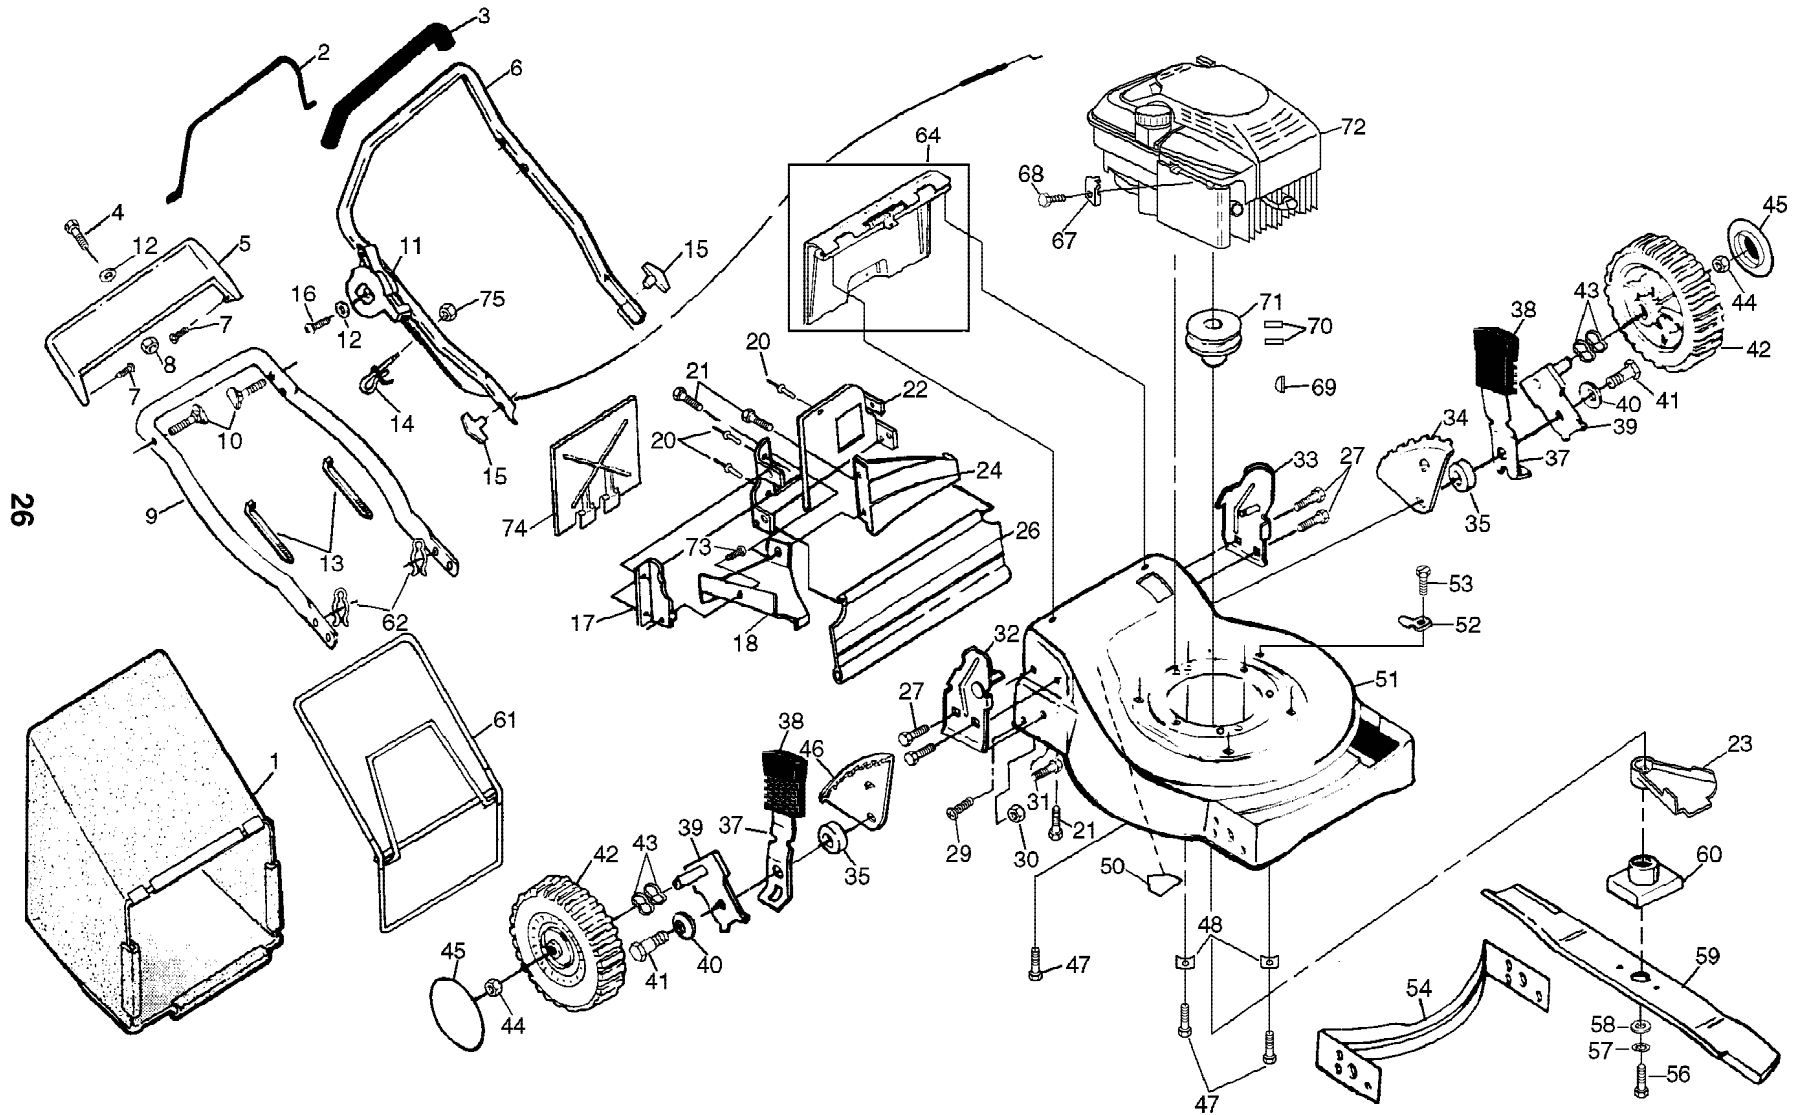

REPAIR PARTS

ROTARY LAWN MOWER - - MODEL NO. 56sfe (954065401C)

REPAIR PARTS

ROTARY LAWN MOWER - - MODEL NO. 56sfe (954065401C)

KEY NO.	PART NO.	DESCRIPTION	KEY NO.	PART NO.	DESCRIPTION
1	532800386	Grass Bag Assembly	39	532125061	Axle Arm Assembly
2	532131085	Control Bar	40	532062335	Belleville Washer
3	532850724	Handle Grip	41	532142748	Shoulder Bolt 3/8-16
4	532085436	Hex Washer Head Machine Screw 1/4-20 x 1-1/2	42	532800333	Wheel & Tire Assembly
5	532800547	Trim Plate	43	532057143	Wave Washer
6	532125294	Upper Handle	44	532083923	Nut
7	532036953	Self-tapping Screw #10-24 x 5/8	45	532850845	Hubcap
8	532063601	Locknut 1/4-20	46	532142842	Wheel Adjusting Bracket (RR)
9	532125293	Lower Handle	47	532850998	Thread Rolling Screw 3/8-16 x 1
10	532131959	Handle Bolt	48	532125078	Engine Washer
11	532700417	Throttle Control	50	532107339	Danger Decal
12	532085723	Washer	51	532149097	Lawn Mower Housing (Includes Key No. 50)
13	532066426	Wire Tie	52	532087930	Guide Clip (Housing)
14	532132001	Rope Guide	53	532750097	Hex Washer Head Screw #10-24 x 1/2
15	532136376	Handle Knob	54	532125345	Front Baffle
16	532701650	Round Head Screw 1/4-20 x 2-3/4	56	532851084	Hex Head Screw 3/8-24 x 1-3/8 Gr. 8
17	532138860	Side Baffle	57	532850263	Helical Lockwasher 3/8
18	532125376	Discharge Baffle	58	532851074	Hardened Washer
20	532128415	Rivet	59	532141114	22" Blade
21	532054583	Hex Tapping Screw 1/4-20 x 1/2	60	532851514	Blade Adapter
22	532142194	Back Plate	61	532088614	Catcher Frame Assembly
23	532134612	Debris Shield	62	532051793	Hairpin Cotter
24	532125348	Rear Baffle	64	532147612	Rear Door Assembly
26	532140540	Rear Skirt	67	532213146	* Cable Clamp
27	532055187	Thread Cutting Screw 5/16-18 x 3/4	68	532083816	Thread Rolling Screw #10-32 x 5/8
29	532088652	Hinge Screw	69	532087677	Hi-Pro Key
30	532751592	Locknut	70	532059708	Set Screw 1/4-20 x 5/16
32	532142007	Handle Bracket Assembly (Right)	71	532084596	Engine Pulley
33	532142008	Handle Bracket Assembly (Left)	72	-----	* Engine - Briggs & Stratton - Model No. 128807
34	532142843	Wheel Adjusting Bracket (LR)	73	532086344	Screw
35	532084920	Spacer	74	532125368	Mulcher Plate
37	532125066	Selector Spring	75	873510400	Keys Locknut
38	532701037	Selector Knob	--	532149940	Owner's Manual (English/French)
			--	532850788	Decal (Trim Plate)

* These parts must be purchased through an authorized Briggs & Stratton dealer.